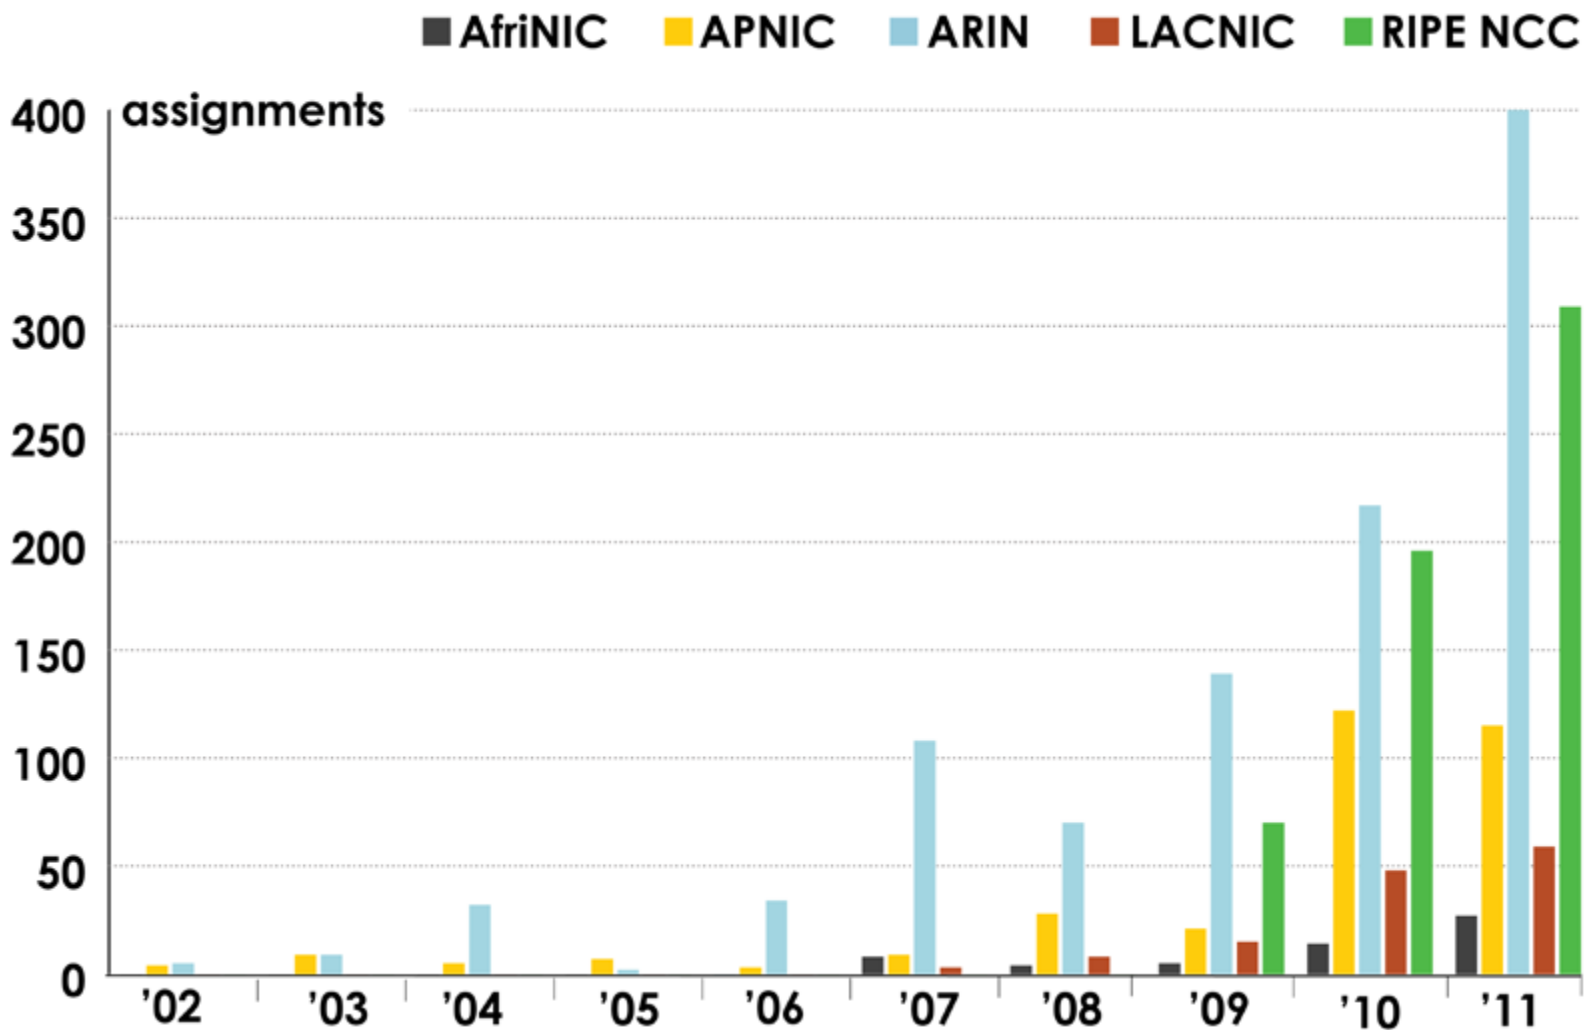

IPV6 ASSIGNMENTS RIRS TO END-USERS

2001:610:240:0-193:0:0:202 62:109:128 195:048:02:03 178:12:09:02 2001:610:240 193:0:0:203 193:0:0:203 2001:610:240:0-193:0:0:202 62:109:128 195:048:02:03 178:12:09:02 2001:610:240 193:0:0:202 2001:610:240:0-193:0:0:202 62:109:128 195:048:02:03 178:12:09:02 2001:610:240 193:0:0:203 193:0:0:203 2001:610:240:0-193:0:0:202 62:109:128 195:048:02:03 178:12:09:02 2001:610:240 193:0:0:202 2001:610:240:0-193:0:0:202 62:109:128 195:048:02:03 178:12:09:02 2001:610:240 193:0:0:203

Number Resource Organization