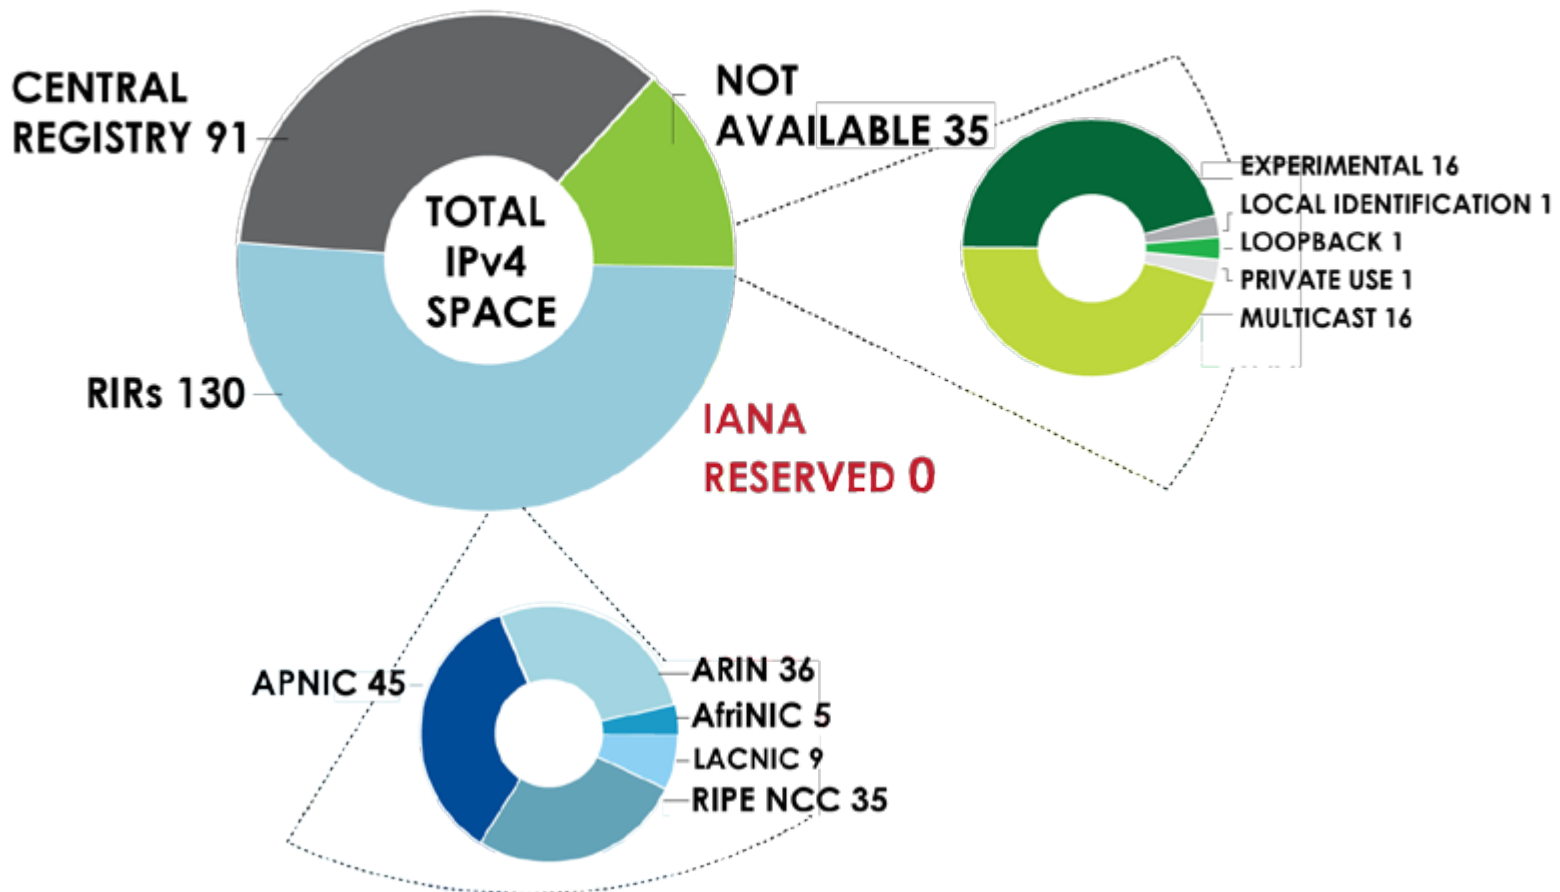

2001:610:240:0 193.0.0.202 62.109.128 195.048.02.03 178.12.09.02 2001:610:240 193.0.0.203
62.109.128 195.048.02.03 193.0.0.202 2001:610:240 193.0.0.203 2001:610:240:0 193.0.0.203
193.0.0.203 2001:610:240:0 193.0.0.202 62.109.128 195.048.02.03 178.12.09.02 2001:610:240 193.0.0.203
2001:610:240:0 193.0.0.202 62.109.128 195.048.02.03 178.12.09.02 2001:610:240 193.0.0.203

Number Resource Organization

INTERNET NUMBER RESOURCE STATUS REPORT

As of 30 September 2011

Prepared by
Regional Internet Registries
AfrINIC, APNIC, ARIN, LACNIC and the RIPE NCC

2001:610:240:0-193:0:0:202 62:109:128 195:048:02:03 178:12:02:02 2001:610:240 193:0:0:203 195:048:02:03
62:109:128 195:048:02:03 178:12:02:02 2001:610:240 193:0:0:202 2001:610:240:0-193:0:0:202
193:0:0:203 2001:610:240:0-193:0:0:202 62:109:128 195:048:02:03 178:12:02:02 2001:610:240 193:0:0:203
2001:610:240:0-193:0:0:202 62:109:128 195:048:02:03 178:12:02:02 2001:610:240 193:0:0:203
Number Resource Organization

IPv4 ADDRESS SPACE

What is the status of each of the 256 /8s?

STATUS OF 256 /8s IPv4 ADDRESS SPACE

IPv4 ADDRESS SPACE ISSUED (RIRs TO CUSTOMERS)

In terms of /8s, how much space did each RIR issue by year?

Vertical text on the right edge of the slide, including the title 'Number Resource Organization' and a list of IP address ranges (e.g., 193.0.0.203, 62.109.128) associated with various organizations.

IPv4 ADDRESS SPACE ISSUED