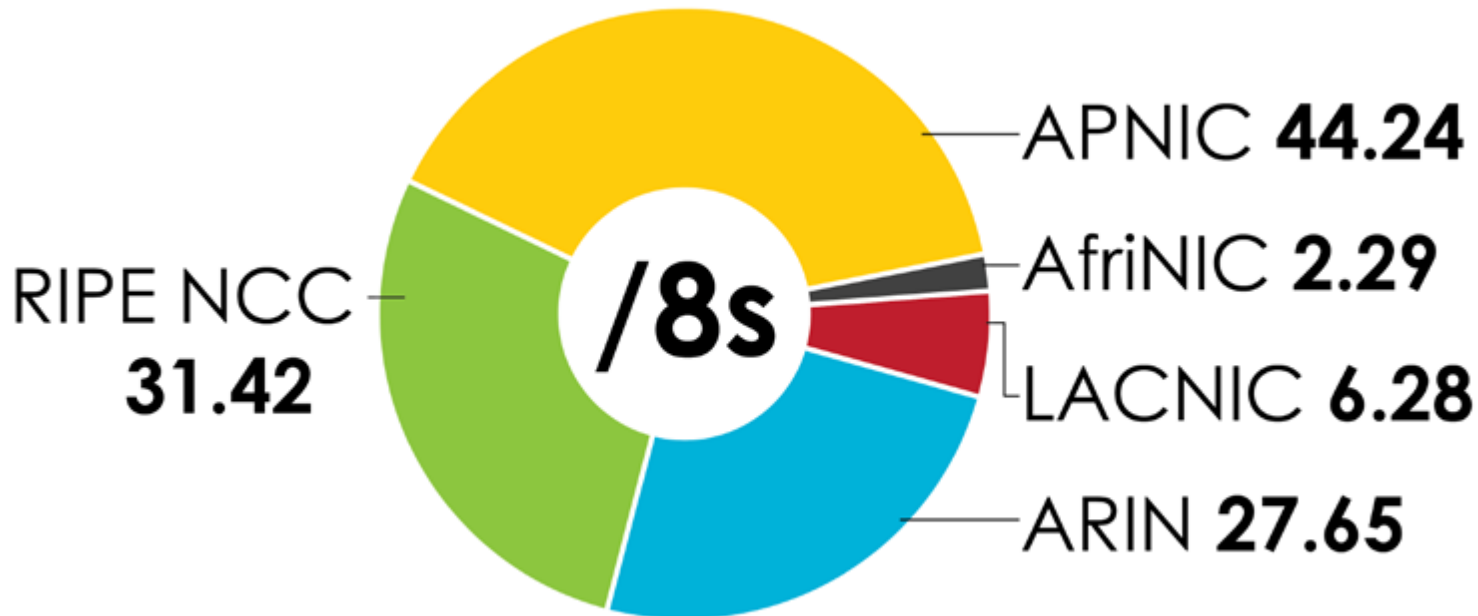

IPv4 ADDRESS SPACE ISSUED

(RIRs TO CUSTOMERS)

In terms of /8s, how much total space has each RIR issued?

(Jan 1999 – Sept 2011)

Number Resource Organization
2001:610:240:0-193:0:0:202
62:109:128-195:048:02:03
193:0:0:203 2001:610:240:0-193:0:0:202
2001:610:240:0-193:0:0:202