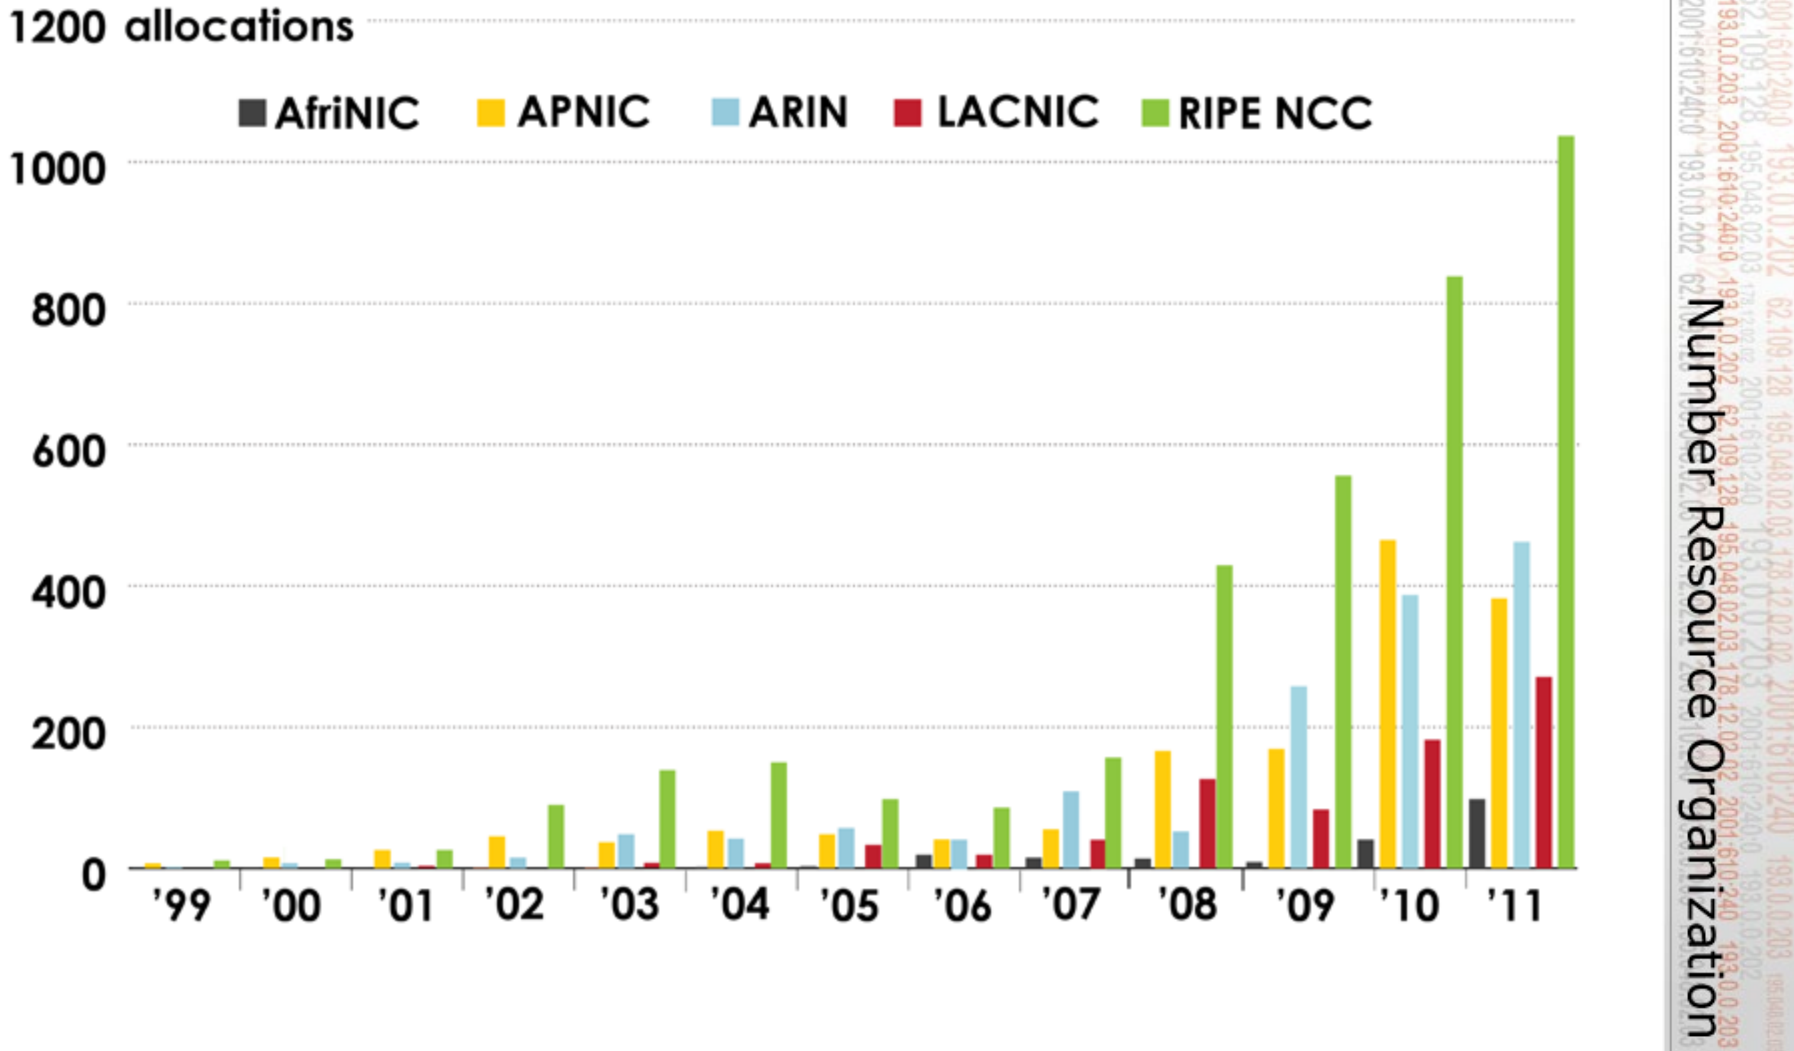

ASN ASSIGNMENTS (RIRs TO CUSTOMERS)

How many total ASNs has each RIR assigned?
(Jan 1999 – Sept 2011)

2001:610:240:0-1933.0.0.202 62.109.128.195:048.02.03 178.12.09.02 2001:610:240 193.0.0.203
62.109.128.195:048.02.03 2001:610:240 193.0.0.202
1933.0.0.203 2001:610:240:0-1933.0.0.202 62.109.128.195:048.02.03 178.12.09.02 2001:610:240 193.0.0.203
2001:610:240:0-1933.0.0.202 62.109.128.195:048.02.03 178.12.09.02 2001:610:240 193.0.0.203
Number Resource Organization

4-BYTE ASN ASSIGNMENTS

How many 4-byte ASNs has each RIR assigned by year?

2001:610:240:0-1933:0:0:202 62:109:128-195:048:02:03 178:12:09:02 2001:610:240 1933:0:0:203
62:109:128-195:048:02:03 62:109:128-195:048:02:03 178:12:09:02 2001:610:240 1933:0:0:202
1933:0:0:203 2001:610:240:0-1933:0:0:202 62:109:128-195:048:02:03 178:12:09:02 2001:610:240 1933:0:0:203
2001:610:240:0-1933:0:0:202 62:109:128-195:048:02:03 178:12:09:02 2001:610:240 1933:0:0:203
Number Resource Organization

4-BYTE ASN ASSIGNMENTS

How many total 4-byte ASNs has each RIR assigned?
(Jan 2007 – Sept 2011)

IPv6 ADDRESS SPACE

How much has been allocated to the RIRs?

IPv6 Allocations RIRs to LIRs/ISPs

How many allocations have been made by each RIR by year?

IPv6 ALLOCATIONS RIRs to LIRs/ISPs

(Jan 1999 – Sept 2011)

How many total allocations have been made by each RIR?

In terms of /32s, how much total space has each RIR allocated?

2001:610:240:0 193.0.0.202 62.109.128 195.048.02.03 178.12.09.02 2001:610:240 193.0.0.203
 193.0.0.203 2001:610:240:0 193.0.0.202 62.109.128 195.048.02.03 178.12.09.02 2001:610:240 193.0.0.203
 2001:610:240:0 193.0.0.202 62.109.128 195.048.02.03 178.12.09.02 2001:610:240 193.0.0.203
 Number Resource Organization