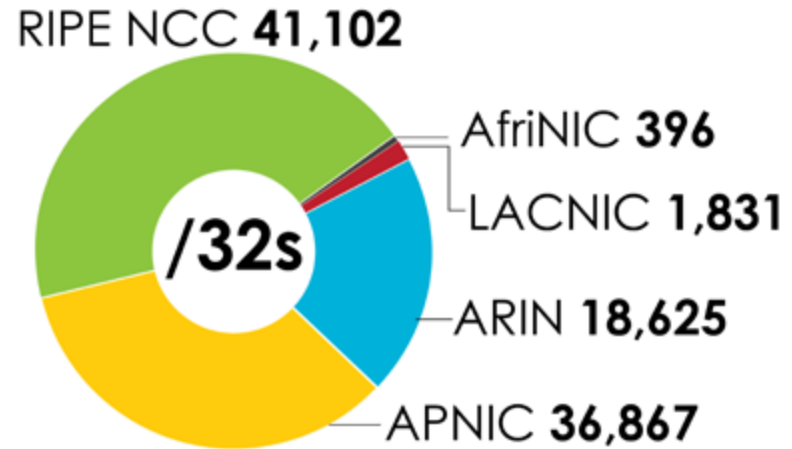

ASN ASSIGNMENTS (RIRs TO CUSTOMERS)

How many total ASNs has each RIR assigned?
(Jan 1999 – Sept 2011)

2001:610:240:0-1933.0.0.202 62.109.128.195:048.02.03 178.12.09.02 2001:610:240 193.0.0.203
62.109.128.195:048.02.03 2001:610:240 193.0.0.202
1933.0.0.203 2001:610:240:0-1933.0.0.202 62.109.128.195:048.02.03 178.12.09.02 2001:610:240 193.0.0.203
2001:610:240:0-1933.0.0.202 62.109.128.195:048.02.03 178.12.09.02 2001:610:240 193.0.0.203
Number Resource Organization

4-BYTE ASN ASSIGNMENTS

How many 4-byte ASNs has each RIR assigned by year?

2001:610:240:0-1933:0:0:202 62:109:128-195:048:02:03 178:12:09:02 2001:610:240 1933:0:0:203
62:109:128-195:048:02:03 62:109:128-195:048:02:03 178:12:09:02 2001:610:240 1933:0:0:202
1933:0:0:203 2001:610:240:0-1933:0:0:202 62:109:128-195:048:02:03 178:12:09:02 2001:610:240 1933:0:0:203
2001:610:240:0-1933:0:0:202 62:109:128-195:048:02:03 178:12:09:02 2001:610:240 1933:0:0:203
Number Resource Organization

4-BYTE ASN ASSIGNMENTS

How many total 4-byte ASNs has each RIR assigned?
(Jan 2007 – Sept 2011)

IPv6 ADDRESS SPACE

How much has been allocated to the RIRs?

IPv6 Allocations RIRs to LIRs/ISPs

How many allocations have been made by each RIR by year?

IPv6 ALLOCATIONS RIRs to LIRs/ISPs

(Jan 1999 – Sept 2011)

How many total allocations have been made by each RIR?

In terms of /32s, how much total space has each RIR allocated?

2001:610:240:0 193.0.0.202 62.109.128 195.048.02.03 178.12.09.02 2001:610:240 193.0.0.203
 193.0.0.203 2001:610:240:0 193.0.0.202 62.109.128 195.048.02.03 178.12.09.02 2001:610:240 193.0.0.203
 2001:610:240:0 193.0.0.202 62.109.128 195.048.02.03 178.12.09.02 2001:610:240 193.0.0.203
 Number Resource Organization