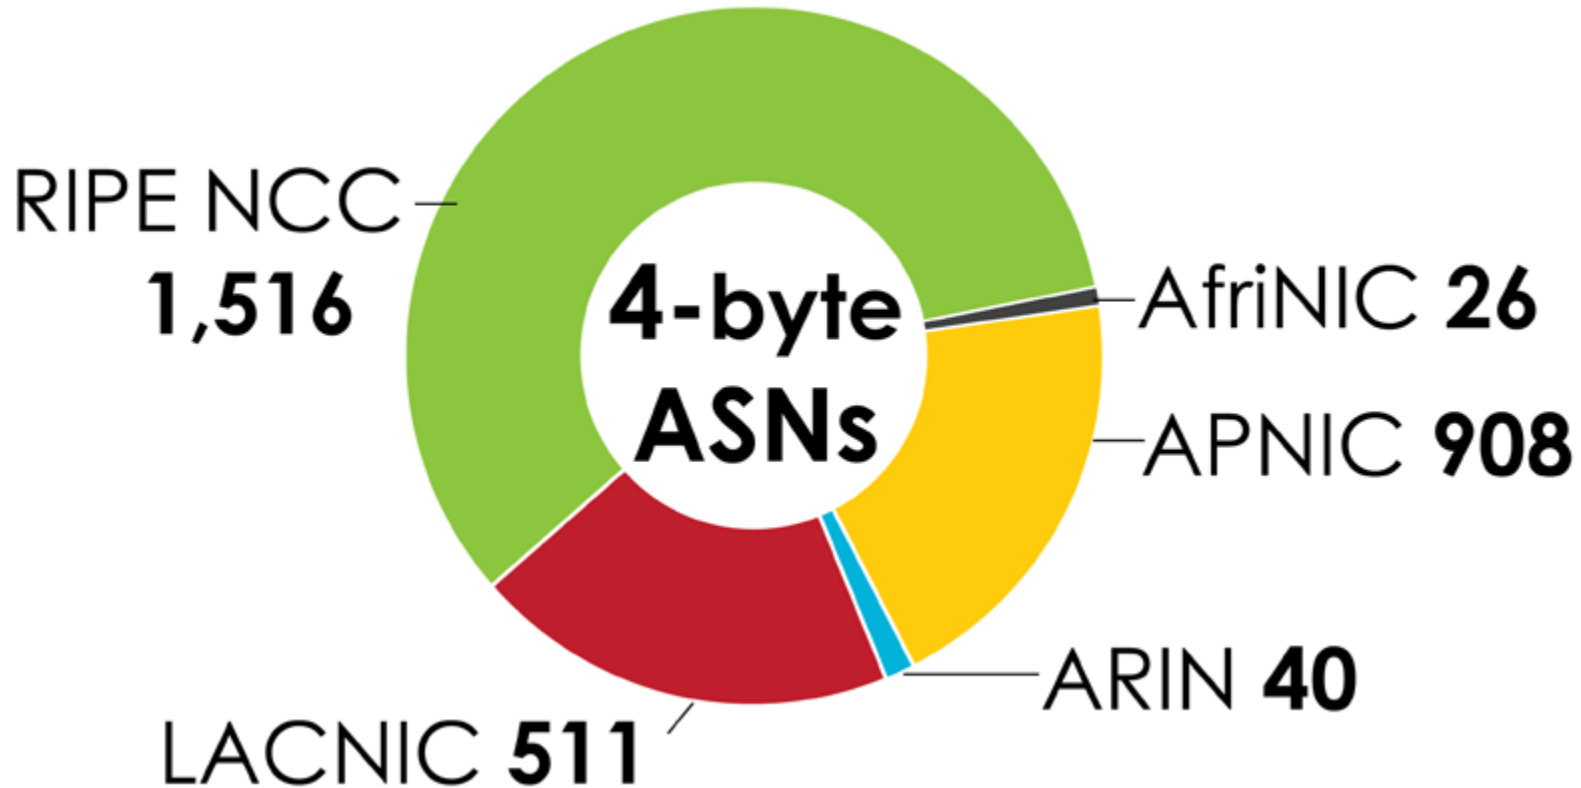

ASN ASSIGNMENTS (RIRs TO CUSTOMERS)

How many total ASNs has each RIR assigned?
(Jan 1999 – Sept 2011)

2001:610:240:0-1933.0.0.202 62.109.128.195:048.02.03 178.12.09.02 2001:610:240 193.0.0.203
62.109.128.195:048.02.03 2001:610:240 193.0.0.202
1933.0.0.203 2001:610:240:0-1933.0.0.202 62.109.128.195:048.02.03 178.12.09.02 2001:610:240 193.0.0.203
2001:610:240:0-1933.0.0.202 62.109.128.195:048.02.03 178.12.09.02 2001:610:240 193.0.0.203
Number Resource Organization

4-BYTE ASN ASSIGNMENTS

How many 4-byte ASNs has each RIR assigned by year?

2001:610:240:0-1933:0:0:202 62:109:128-195:048:02:03 178:12:09:02 2001:610:240 1933:0:0:203
62:109:128-195:048:02:03 62:109:128-195:048:02:03 178:12:09:02 2001:610:240 1933:0:0:202
1933:0:0:203 2001:610:240:0-1933:0:0:202 62:109:128-195:048:02:03 178:12:09:02 2001:610:240 1933:0:0:203
2001:610:240:0-1933:0:0:202 62:109:128-195:048:02:03 178:12:09:02 2001:610:240 1933:0:0:203
Number Resource Organization

4-BYTE ASN ASSIGNMENTS

How many total 4-byte ASNs has each RIR assigned?
(Jan 2007 – Sept 2011)

IPv6 ADDRESS SPACE

How much has been allocated to the RIRs?

IPv6 Allocations RIRs to LIRs/ISPs

How many allocations have been made by each RIR by year?