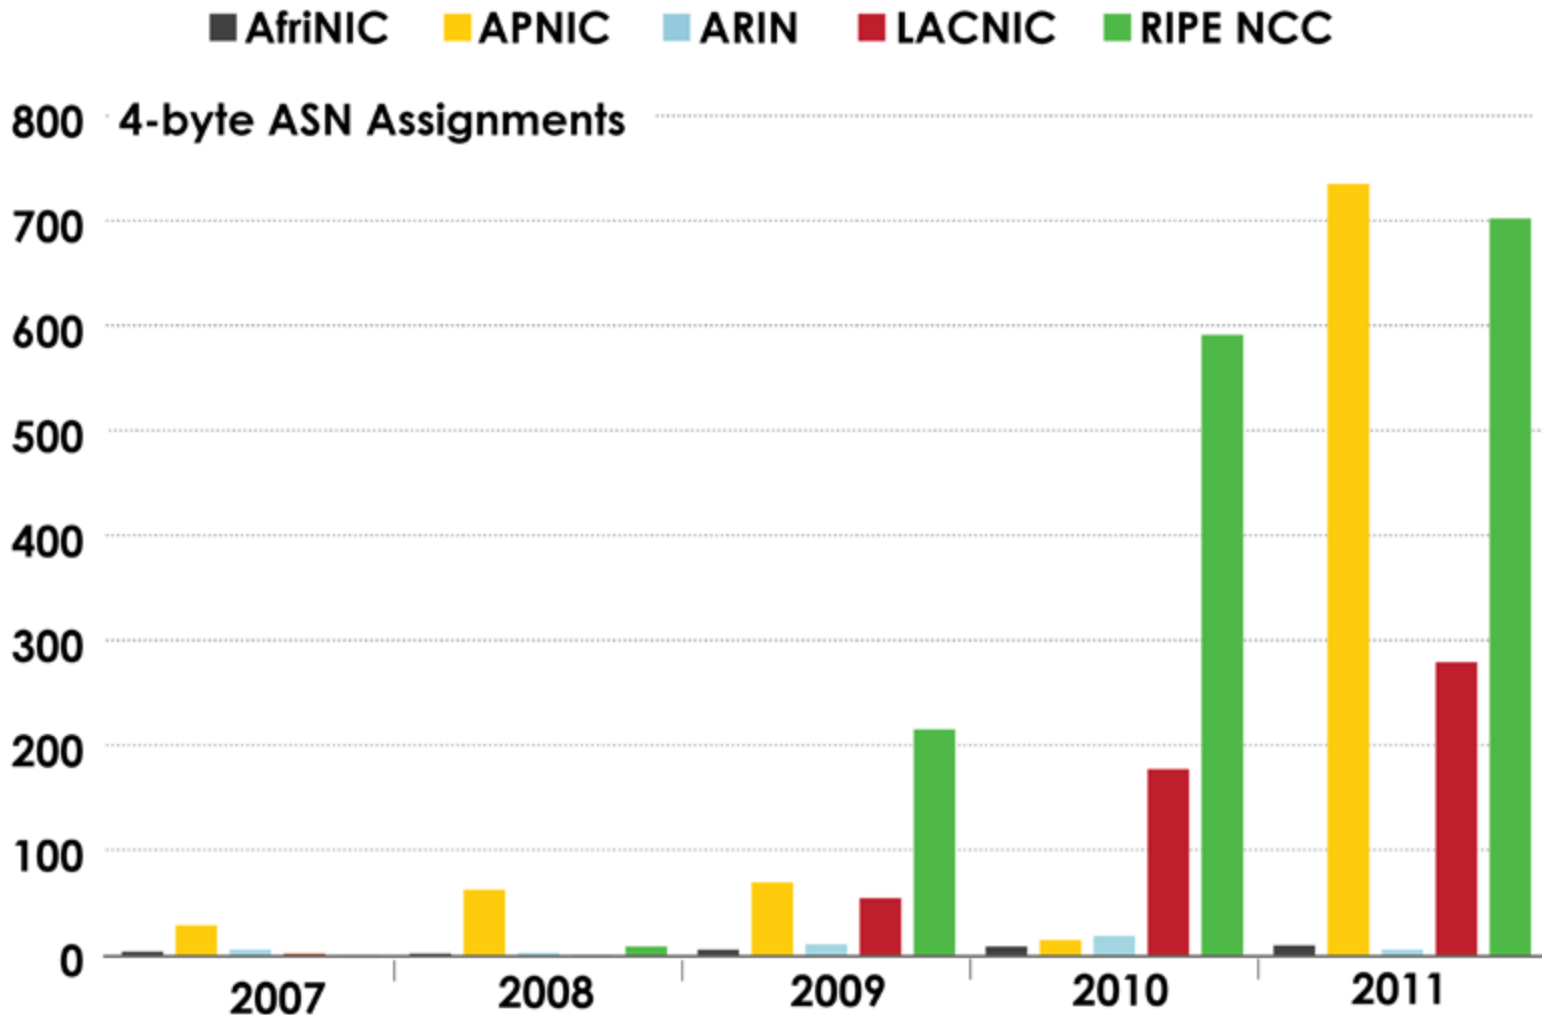

ASN ASSIGNMENTS (RIRs TO CUSTOMERS)

How many total ASNs has each RIR assigned?
(Jan 1999 – Sept 2011)

2001:610:240:0-1933.0.0.202 62.109.128.195:048.02.03 178.12.09.02 2001:610:240 193.0.0.203
62.109.128.195:048.02.03 2001:610:240 193.0.0.202
1933.0.0.203 2001:610:240:0-1933.0.0.202 62.109.128.195:048.02.03 178.12.09.02 2001:610:240 193.0.0.203
2001:610:240:0-1933.0.0.202 62.109.128.195:048.02.03 178.12.09.02 2001:610:240 193.0.0.203
Number Resource Organization

4-BYTE ASN ASSIGNMENTS

How many 4-byte ASNs has each RIR assigned by year?

2001:610:240:0-1933:0:0:202 62:109:128-195:048:02:03 178:12:09:02 2001:610:240 1933:0:0:203
62:109:128-195:048:02:03 62:109:128-195:048:02:03 178:12:09:02 2001:610:240 1933:0:0:202
1933:0:0:203 2001:610:240:0-1933:0:0:202 62:109:128-195:048:02:03 178:12:09:02 2001:610:240 1933:0:0:203
2001:610:240:0-1933:0:0:202 62:109:128-195:048:02:03 178:12:09:02 2001:610:240 1933:0:0:203
Number Resource Organization