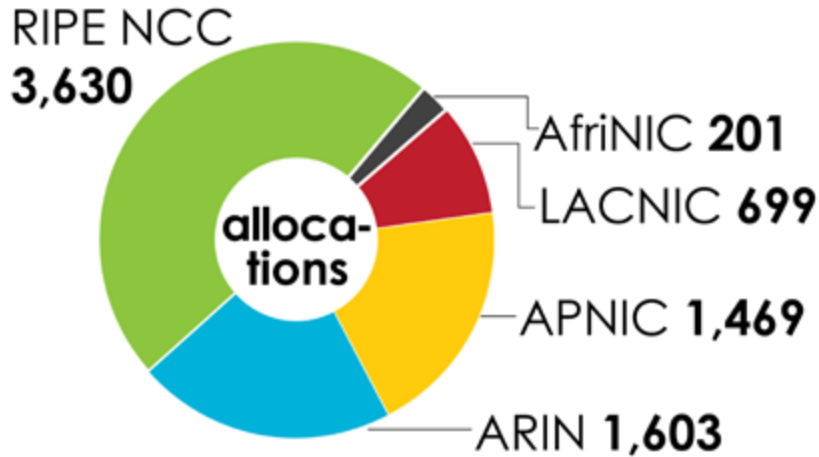

ASN ASSIGNMENTS (RIRs TO CUSTOMERS)

How many total ASNs has each RIR assigned?
(Jan 1999 – Sept 2011)

2001:610:240:0-1933.0.0.202 62.109.128.195:048.02.03 178.12.09.02 2001:610:240 193.0.0.203
62.109.128.195:048.02.03 2001:610:240 193.0.0.202
1933.0.0.203 2001:610:240:0-1933.0.0.202 62.109.128.195:048.02.03 178.12.09.02 2001:610:240 193.0.0.203
2001:610:240:0-1933.0.0.202 62.109.128.195:048.02.03 178.12.09.02 2001:610:240 193.0.0.203
Number Resource Organization

4-BYTE ASN ASSIGNMENTS

How many 4-byte ASNs has each RIR assigned by year?

2001:610:240:0-1933:0:0:202 62:109:128-195:048:02:03 178:12:09:02 2001:610:240 1933:0:0:203
62:109:128-195:048:02:03 62:109:128-195:048:02:03 178:12:09:02 2001:610:240 1933:0:0:202
1933:0:0:203 2001:610:240:0-1933:0:0:202 62:109:128-195:048:02:03 178:12:09:02 2001:610:240 1933:0:0:203
2001:610:240:0-1933:0:0:202 62:109:128-195:048:02:03 178:12:09:02 2001:610:240 1933:0:0:203
Number Resource Organization

4-BYTE ASN ASSIGNMENTS

How many total 4-byte ASNs has each RIR assigned?
(Jan 2007 – Sept 2011)

IPv6 ADDRESS SPACE

How much has been allocated to the RIRs?

IPv6 Allocations RIRs to LIRs/ISPs

How many allocations have been made by each RIR by year?

IPv6 ALLOCATIONS RIRs to LIRs/ISPs

(Jan 1999 – Sept 2011)

How many total allocations have been made by each RIR?

In terms of /32s, how much total space has each RIR allocated?

2001:610:240:0 193.0.0.202 62.109.128 195.048.02.03 178.12.09.02 2001:610:240 193.0.0.203
 193.0.0.203 2001:610:240:0 193.0.0.202 62.109.128 195.048.02.03 178.12.09.02 2001:610:240 193.0.0.203
 2001:610:240:0 193.0.0.202 62.109.128 195.048.02.03 178.12.09.02 2001:610:240 193.0.0.203
 Number Resource Organization