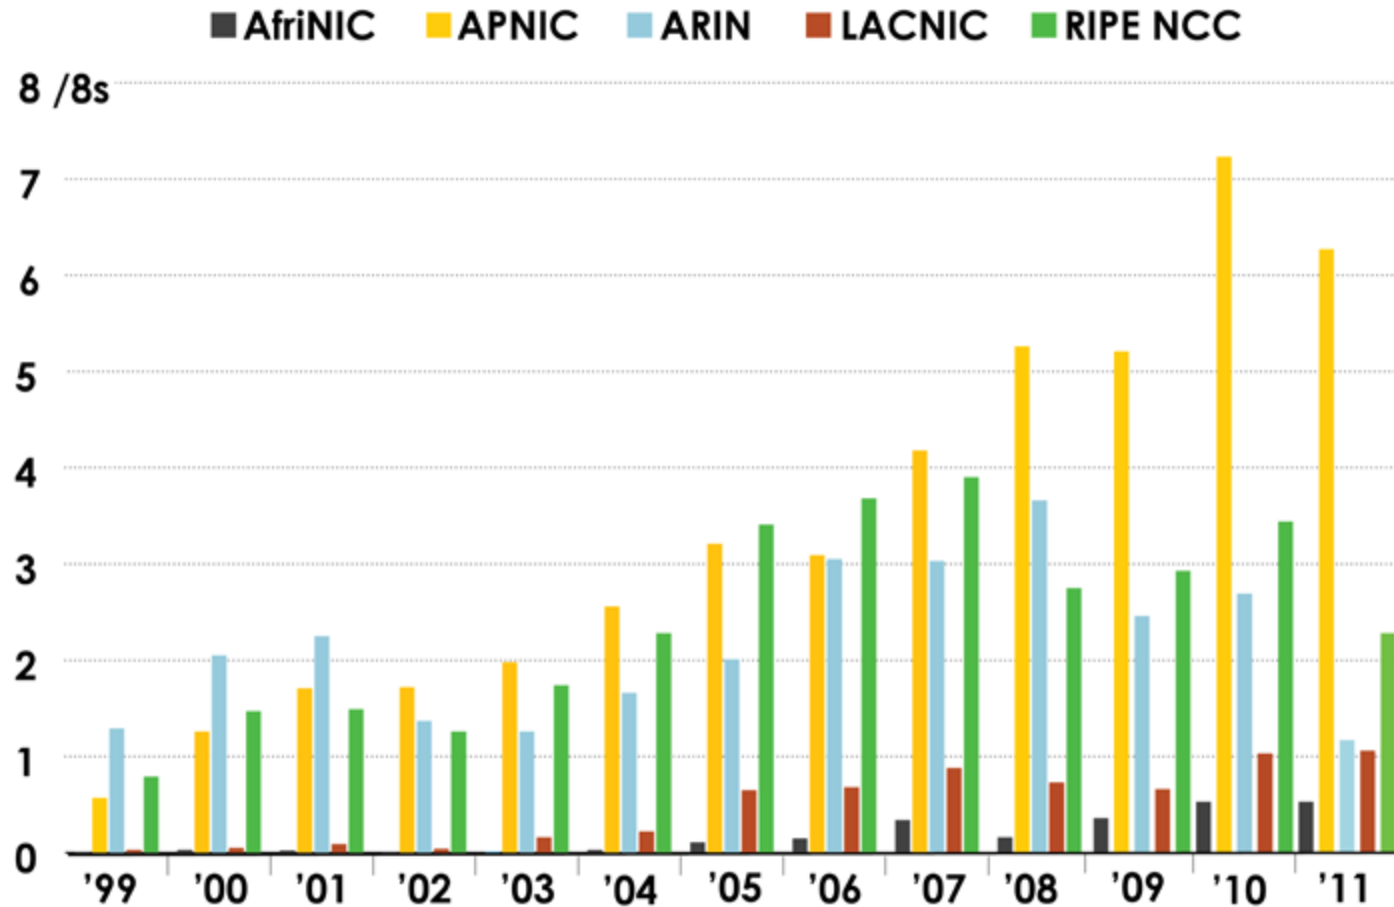

Number Resource Organization

INTERNET NUMBER RESOURCE STATUS REPORT

As of 30 September 2011

Prepared by
Regional Internet Registries
AfrINIC, APNIC, ARIN, LACNIC and the RIPE NCC

2001:610:240:0-193:0:0:202 62:109:128 195:048:02:03 178:12:02:02 2001:610:240 193:0:0:203 195:048:02:03
62:109:128 195:048:02:03 178:12:02:02 2001:610:240 193:0:0:202 2001:610:240:0-193:0:0:202
193:0:0:203 2001:610:240:0-193:0:0:202 62:109:128 195:048:02:03 178:12:02:02 2001:610:240 193:0:0:203
2001:610:240:0-193:0:0:202 62:109:128 195:048:02:03 178:12:02:02 2001:610:240 193:0:0:203
Number Resource Organization

IPv4 ADDRESS SPACE

What is the status of each of the 256 /8s?

STATUS OF 256 /8s IPv4 ADDRESS SPACE

IPv4 ADDRESS SPACE ISSUED (RIRs TO CUSTOMERS)

In terms of /8s, how much space did each RIR issue by year?

Vertical text on the right edge of the slide, including the title 'Number Resource Organization' and a list of IP address ranges (e.g., 193.0.0.203, 62.109.128) associated with various organizations.

IPv4 ADDRESS SPACE ISSUED