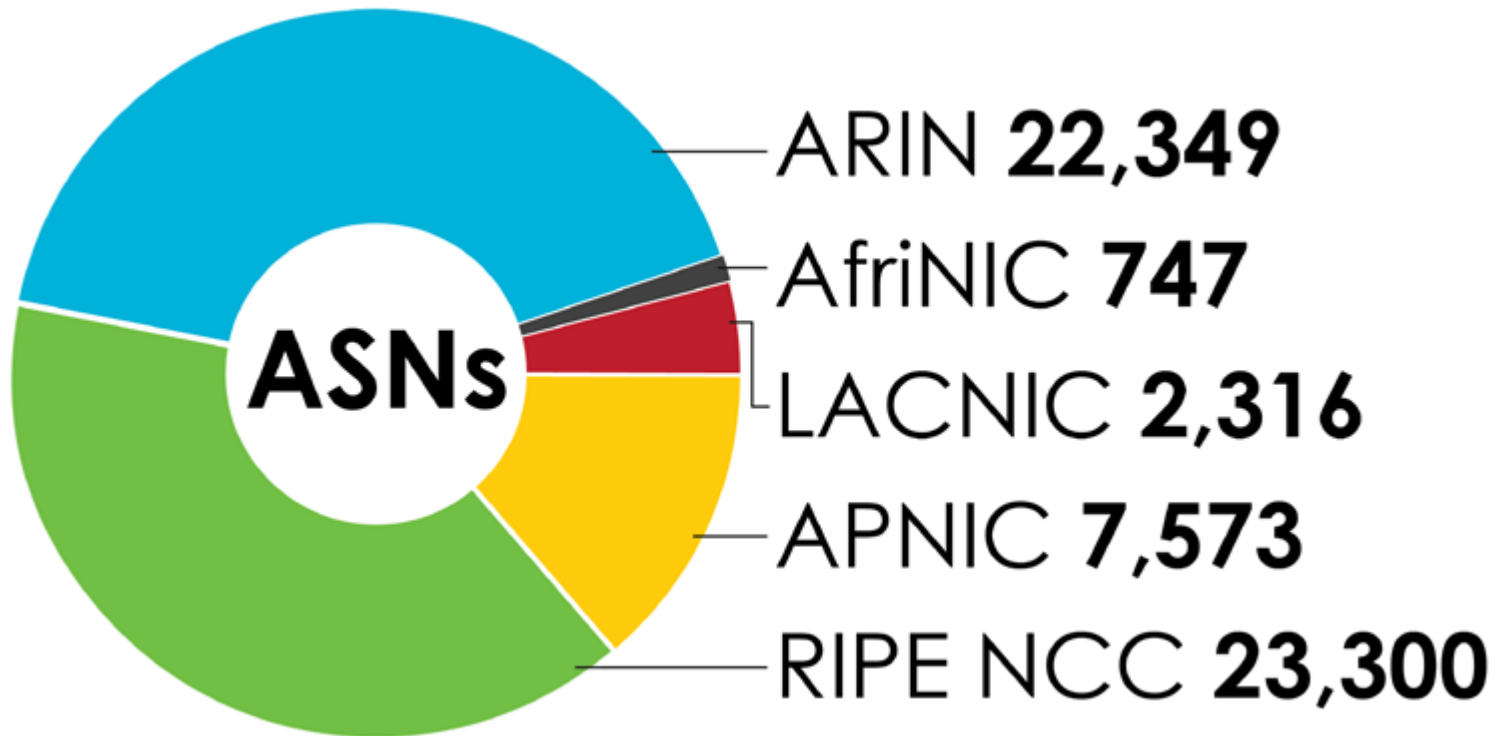

(RIRs TO CUSTOMERS)

In terms of /8s, how much total space has each RIR issued?

(Jan 1999 – Sept 2011)

Number Resource Organization
2001:610:240:0-193:0:0:202
62:109:128-195:048:02:03
193:0:0:203 2001:610:240:0-193:0:0:202
2001:610:240:0-193:0:0:202

ASN ASSIGNMENTS (RIRs TO CUSTOMERS)

How many total ASNs has each RIR assigned?
(Jan 1999 – Sept 2011)

2001:610:240:0-1933.0.0.202 62.109.128.195:048.02.03 178.12.09.02 2001:610:240 193.0.0.203
62.109.128.195:048.02.03 2001:610:240 193.0.0.202
1933.0.0.203 2001:610:240:0-1933.0.0.202 62.109.128.195:048.02.03 178.12.09.02 2001:610:240 193.0.0.203
2001:610:240:0-1933.0.0.202 62.109.128.195:048.02.03 178.12.09.02 2001:610:240 193.0.0.203
Number Resource Organization