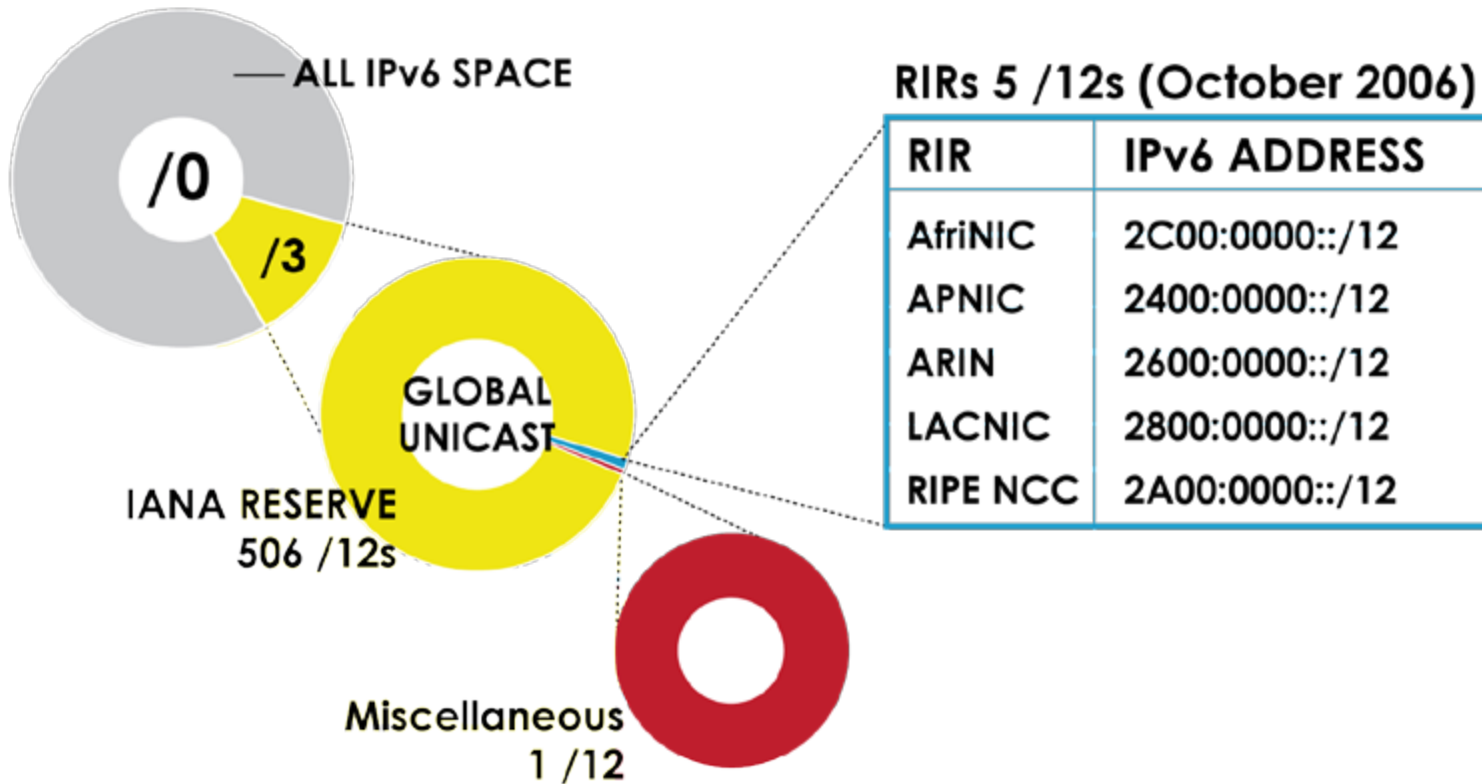

IPv6 ADDRESS SPACE

How much has been allocated to the RIRs?