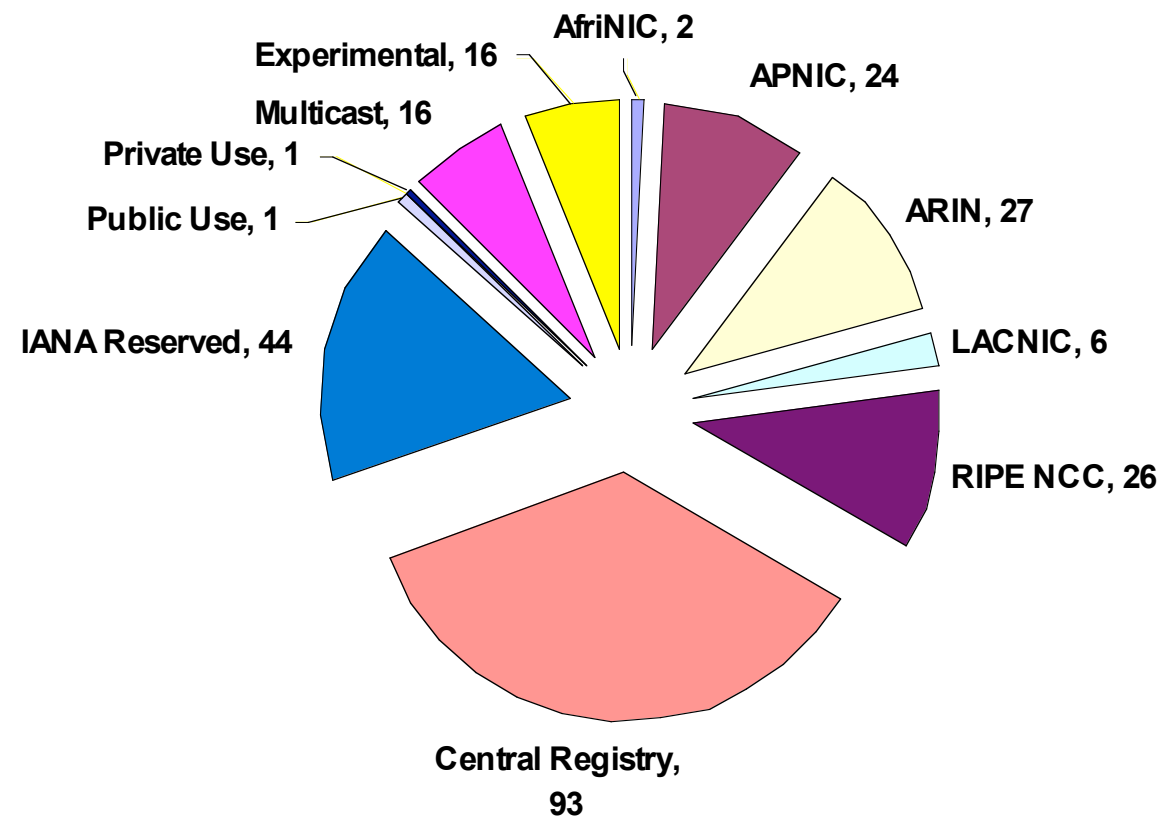

2001-610-240-0 193.0.0.202 62.109.128 195.048.02.03 178.12.02.02 2001-610-240 193.0.0.203 195.048.02.03 178.12.02.02 2001-610-240 193.0.0.202
62.109.128 195.048.02.03 178.12.02.02 2001-610-240 193.0.0.203 2001-610-240 193.0.0.202
193.0.0.203 2001-610-240-0 193.0.0.202 62.109.128 195.048.02.03 178.12.02.02 2001-610-240 193.0.0.203
2001-610-240-0 193.0.0.202 62.109.128 195.048.02.03 178.12.02.02 2001-610-240 193.0.0.203
Number Resource Organization

Internet Number Resource Status Report

As of 30 Sep 2007

**Prepared by
Regional Internet Registries
Afrinic, APNIC, ARIN, LACNIC and the RIPE NCC**

2001:610:240:0 193.0.0.202 62.109.128 195.048.02.03 178.12.02.02 2001:610:240 193.0.0.203
62.109.128 195.048.02.03 178.12.02.02 2001:610:240 193.0.0.202
193.0.0.203 2001:610:240:0 193.0.0.202 62.109.128 195.048.02.03 178.12.02.02 2001:610:240 193.0.0.203
2001:610:240:0 193.0.0.202 62.109.128 195.048.02.03 178.12.02.02 2001:610:240 193.0.0.203
Number Resource Organization

Status of 256 /8s IPv4 Address Space

Number Resource Organization

IPv4 Allocations RIRs to LIRs/ISPs

Yearly Comparison

Number Resource Organization

IPv4 Allocations RIRs to LIRs/ISPs

Cumulative Total (Jan 1999 – Sep 2007)

Number Resource Organization

ASN Assignments RIRs to LIRs/ISPs

Yearly Comparison

Number Resource Organization

ASN Assignments

RIRs to LIRs/ISPs

Cumulative Total (Jan 1999 – Sep 2007)

Number Resource Organization