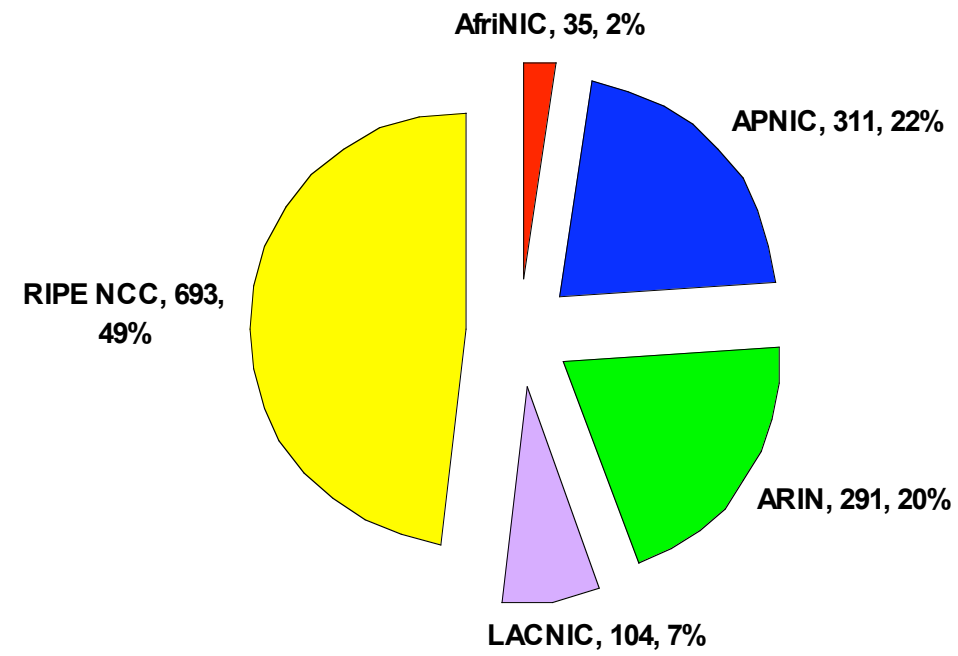

Some /23s from the previous slide are incorporated in these /12s

2001:610:240:0 193.0.0.202 62.109.128 195.048.02.03 178.12.02.02 2001:610:240 193.0.0.203
62.109.128 195.048.02.03 178.12.02.02 2001:610:240 193.0.0.202
193.0.0.203 2001:610:240:0 193.0.0.202 62.109.128 195.048.02.03 178.12.02.02 2001:610:240 193.0.0.203
2001:610:240:0 193.0.0.202 62.109.128 195.048.02.03 178.12.02.02 2001:610:240 193.0.0.203
Number Resource Organization

IPv6 Allocations RIRs to LIRs/ISPs Yearly Comparison

Number Resource Organization

IPv6 Allocations RIRs to LIRs/ISPs

Cumulative Total (Jan 1999 – Sep 2007)

Number Resource Organization

Links to RIR Statistics