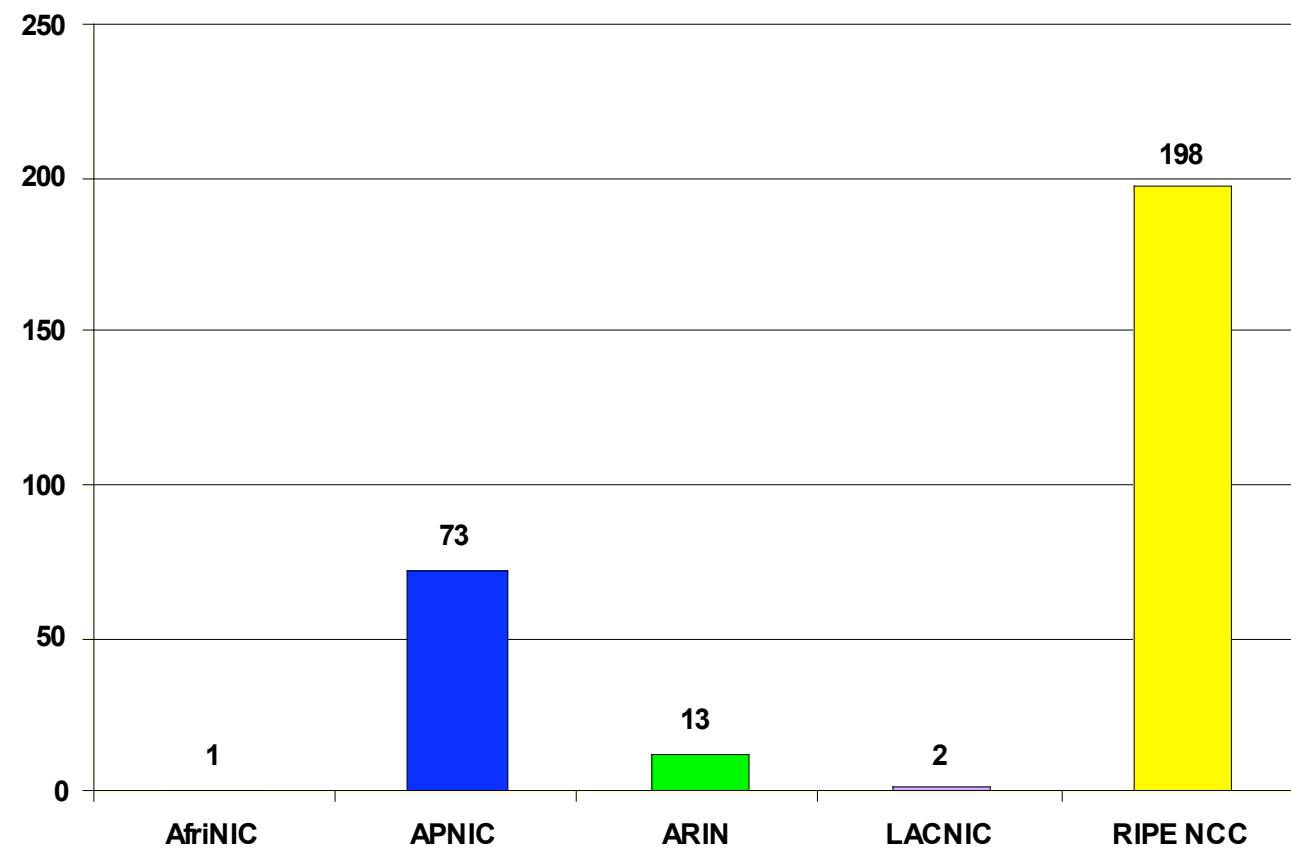

Status of 256 /8s IPv4 Address Space

Number Resource Organization

IPv4 Allocations RIRs to LIRs/ISPs

Yearly Comparison

Number Resource Organization

IPv4 Allocations RIRs to LIRs/ISPs

Cumulative Total (Jan 1999 – Sep 2007)

Number Resource Organization

ASN Assignments RIRs to LIRs/ISPs

Yearly Comparison

Number Resource Organization

ASN Assignments

RIRs to LIRs/ISPs

Cumulative Total (Jan 1999 – Sep 2007)

Number Resource Organization

IANA IPv6 Allocations to RIRs

issued as /23s prior to Oct 06

Number Resource Organization

IANA IPv6 Allocations to RIRs

issued Oct 06

RIR	IPv6 Address
AfriNIC	2C00:0000::/12
APNIC	2400:0000::/12
ARIN	2600:0000::/12
LACNIC	2800:0000::/12
RIPE NCC	2A00:0000::/12