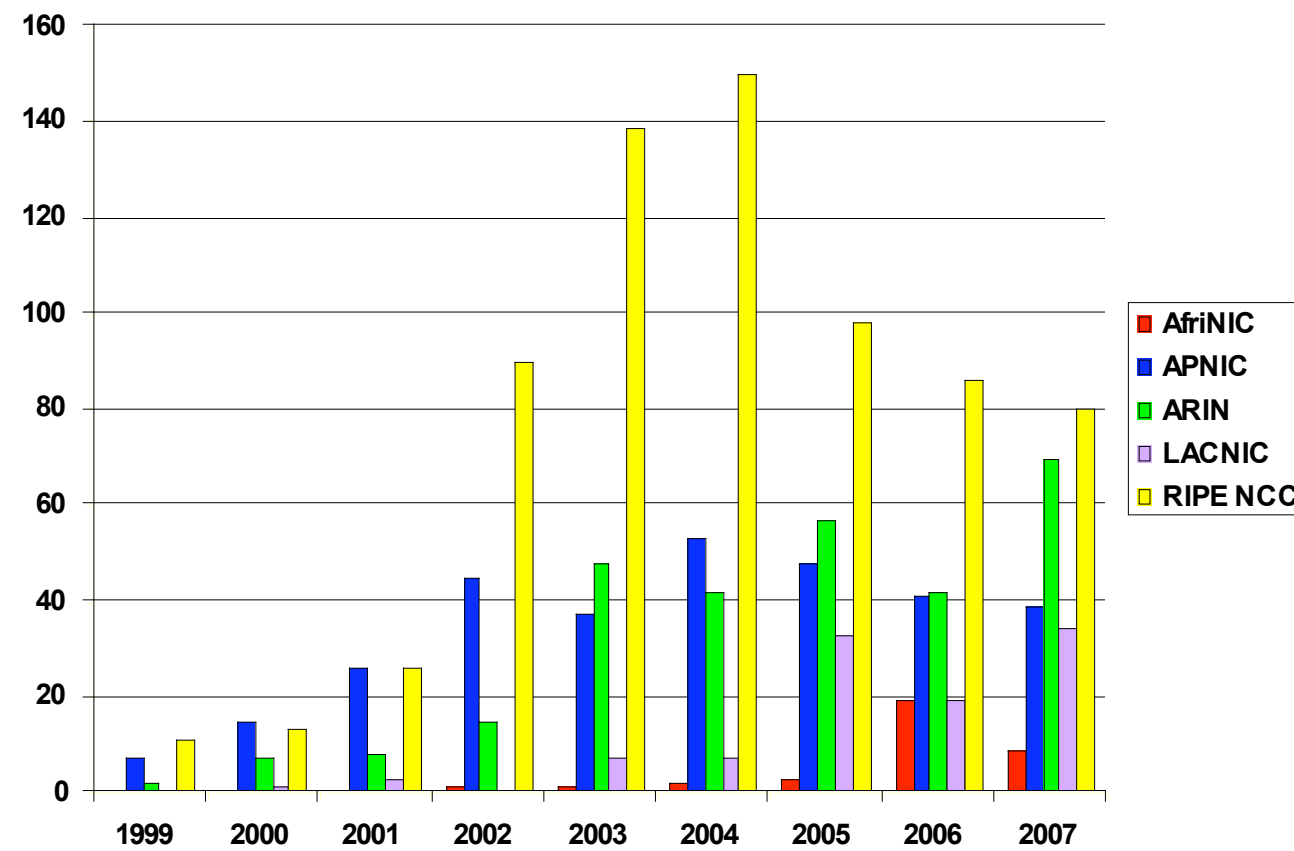

IPv6 Allocations RIRs to LIRs/ISPs Yearly Comparison

Number Resource Organization