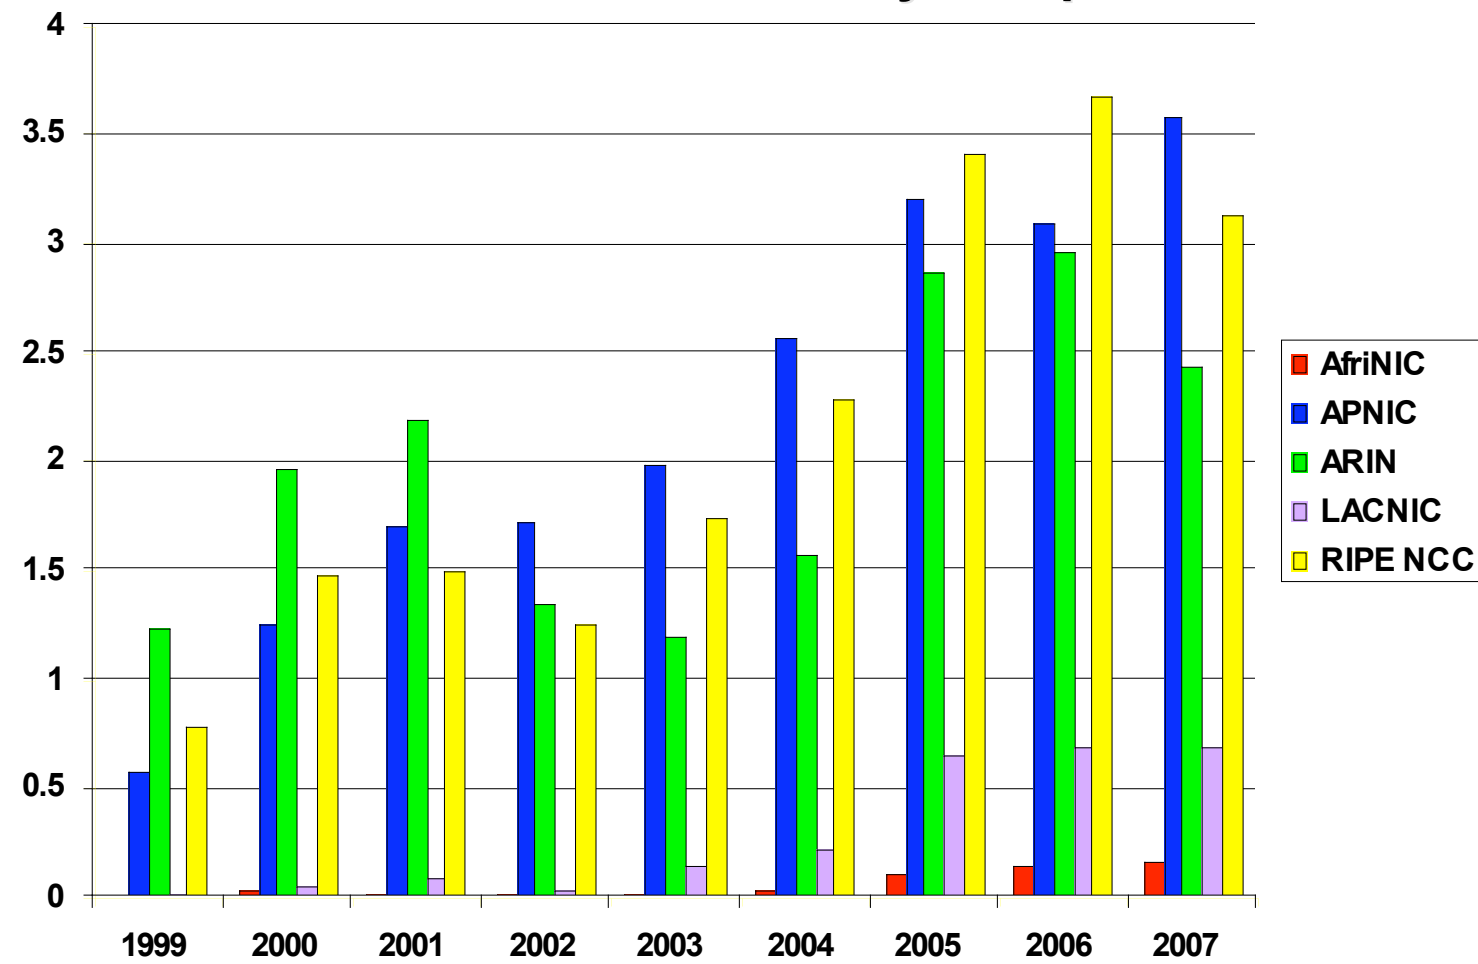

Status of 256 /8s IPv4 Address Space

Number Resource Organization

IPv4 Allocations RIRs to LIRs/ISPs

Yearly Comparison

Number Resource Organization

IPv4 Allocations RIRs to LIRs/ISPs

Cumulative Total (Jan 1999 – Sep 2007)

Number Resource Organization

ASN Assignments RIRs to LIRs/ISPs

Yearly Comparison

Number Resource Organization

ASN Assignments

RIRs to LIRs/ISPs

Cumulative Total (Jan 1999 – Sep 2007)

Number Resource Organization