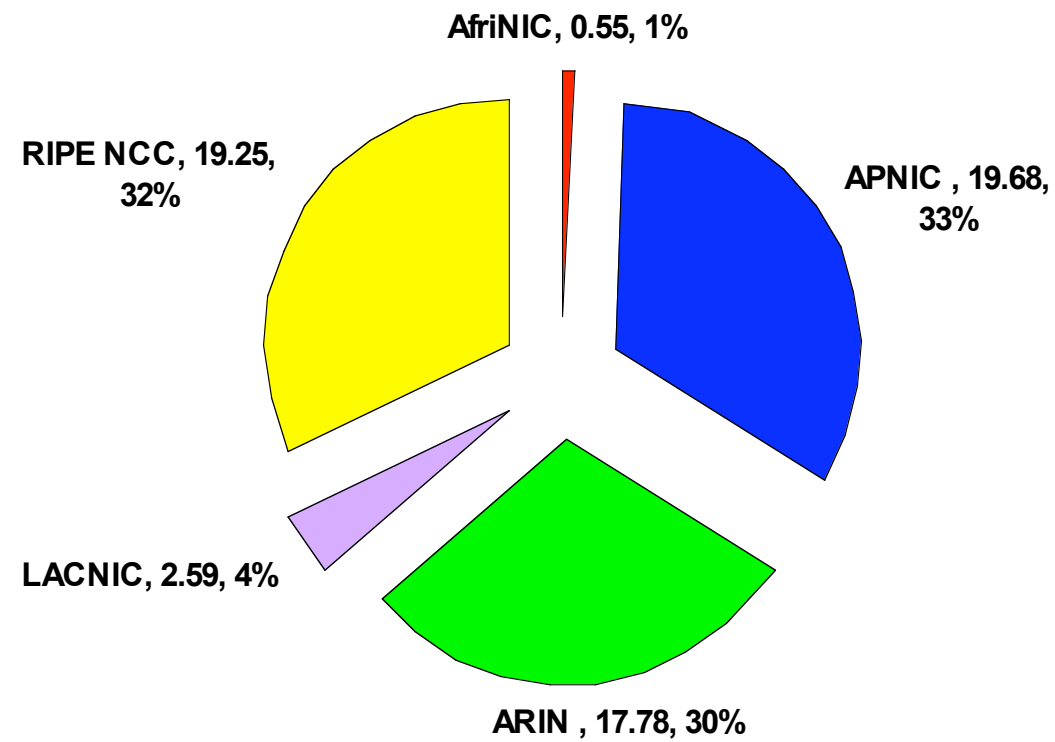

Internet Number Resource Status Report

As of 30 Sep 2007

**Prepared by
Regional Internet Registries
Afrinic, APNIC, ARIN, LACNIC and the RIPE NCC**

2001:610:240:0 193.0.0.202 62.109.128 195.048.02.03 178.12.02.02 2001:610:240 193.0.0.203
62.109.128 195.048.02.03 178.12.02.02 2001:610:240 193.0.0.202
193.0.0.203 2001:610:240:0 193.0.0.202 62.109.128 195.048.02.03 178.12.02.02 2001:610:240 193.0.0.203
2001:610:240:0 193.0.0.202 62.109.128 195.048.02.03 178.12.02.02 2001:610:240 193.0.0.203
Number Resource Organization

Status of 256 /8s IPv4 Address Space

Number Resource Organization

IPv4 Allocations RIRs to LIRs/ISPs

Yearly Comparison

Number Resource Organization

IPv4 Allocations RIRs to LIRs/ISPs

Cumulative Total (Jan 1999 – Sep 2007)

Number Resource Organization

ASN Assignments RIRs to LIRs/ISPs

Yearly Comparison

Number Resource Organization

ASN Assignments

RIRs to LIRs/ISPs

Cumulative Total (Jan 1999 – Sep 2007)

Number Resource Organization