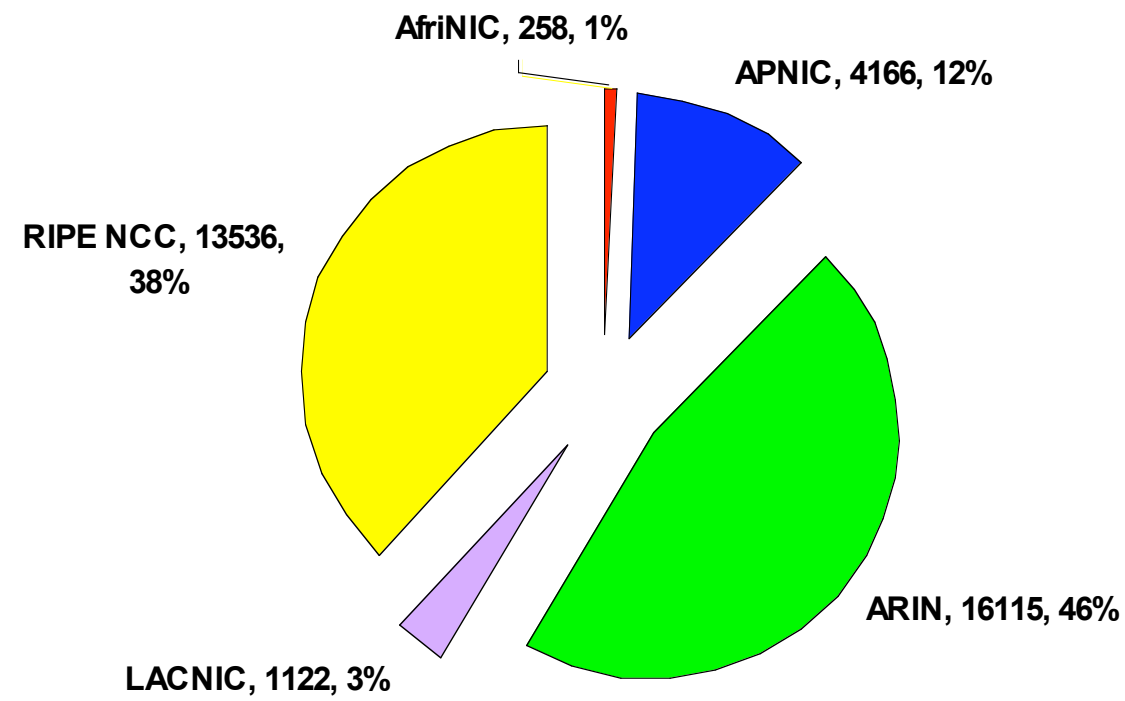

Internet Number Resource Status Report

As of 30 Sep 2007

**Prepared by
Regional Internet Registries
Afrinic, APNIC, ARIN, LACNIC and the RIPE NCC**

2001:610:240:0 193.0.0.202 62.109.128 195.048.02.03 178.12.02.02 2001:610:240 193.0.0.203
62.109.128 195.048.02.03 178.12.02.02 2001:610:240 193.0.0.202
193.0.0.203 2001:610:240:0 193.0.0.202 62.109.128 195.048.02.03 178.12.02.02 2001:610:240 193.0.0.203
2001:610:240:0 193.0.0.202 62.109.128 195.048.02.03 178.12.02.02 2001:610:240 193.0.0.203
Number Resource Organization

Status of 256 /8s IPv4 Address Space

Number Resource Organization

IPv4 Allocations RIRs to LIRs/ISPs

Yearly Comparison

Number Resource Organization

IPv4 Allocations RIRs to LIRs/ISPs

Cumulative Total (Jan 1999 – Sep 2007)

Number Resource Organization

ASN Assignments RIRs to LIRs/ISPs

Yearly Comparison

Number Resource Organization

ASN Assignments

RIRs to LIRs/ISPs

Cumulative Total (Jan 1999 – Sep 2007)

Number Resource Organization

IANA IPv6 Allocations to RIRs

issued as /23s prior to Oct 06

Number Resource Organization

IANA IPv6 Allocations to RIRs

issued Oct 06

RIR	IPv6 Address
AfriNIC	2C00:0000::/12
APNIC	2400:0000::/12
ARIN	2600:0000::/12
LACNIC	2800:0000::/12
RIPE NCC	2A00:0000::/12