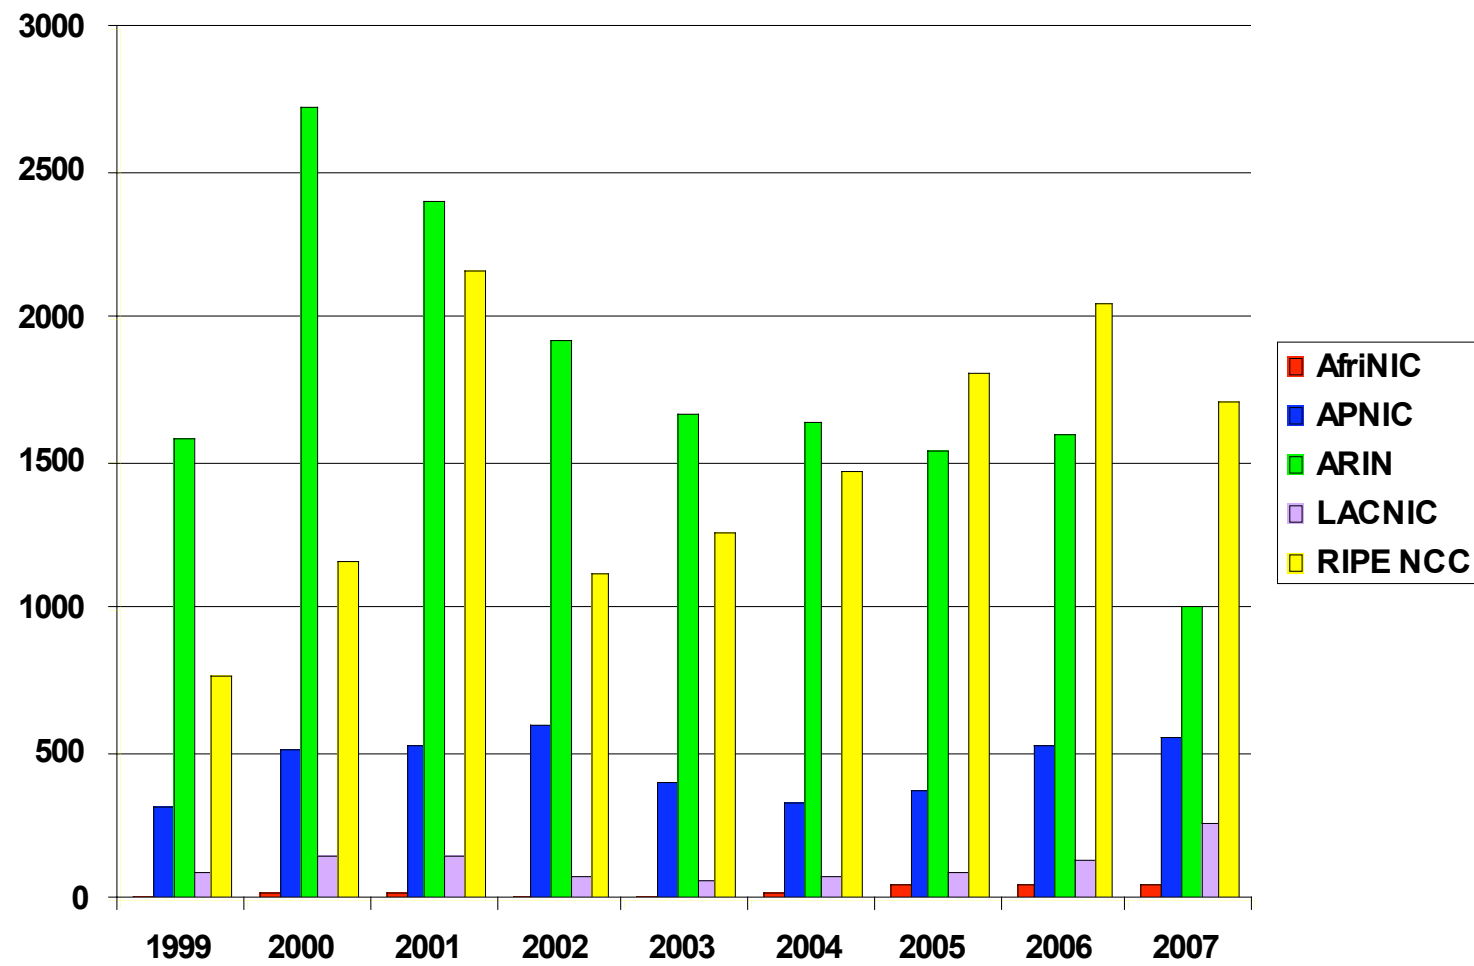

Status of 256 /8s IPv4 Address Space

Number Resource Organization

IPv4 Allocations RIRs to LIRs/ISPs

Yearly Comparison

Number Resource Organization

IPv4 Allocations RIRs to LIRs/ISPs

Cumulative Total (Jan 1999 – Sep 2007)

Number Resource Organization

ASN Assignments RIRs to LIRs/ISPs

Yearly Comparison

Number Resource Organization

ASN Assignments

RIRs to LIRs/ISPs

Cumulative Total (Jan 1999 – Sep 2007)

Number Resource Organization