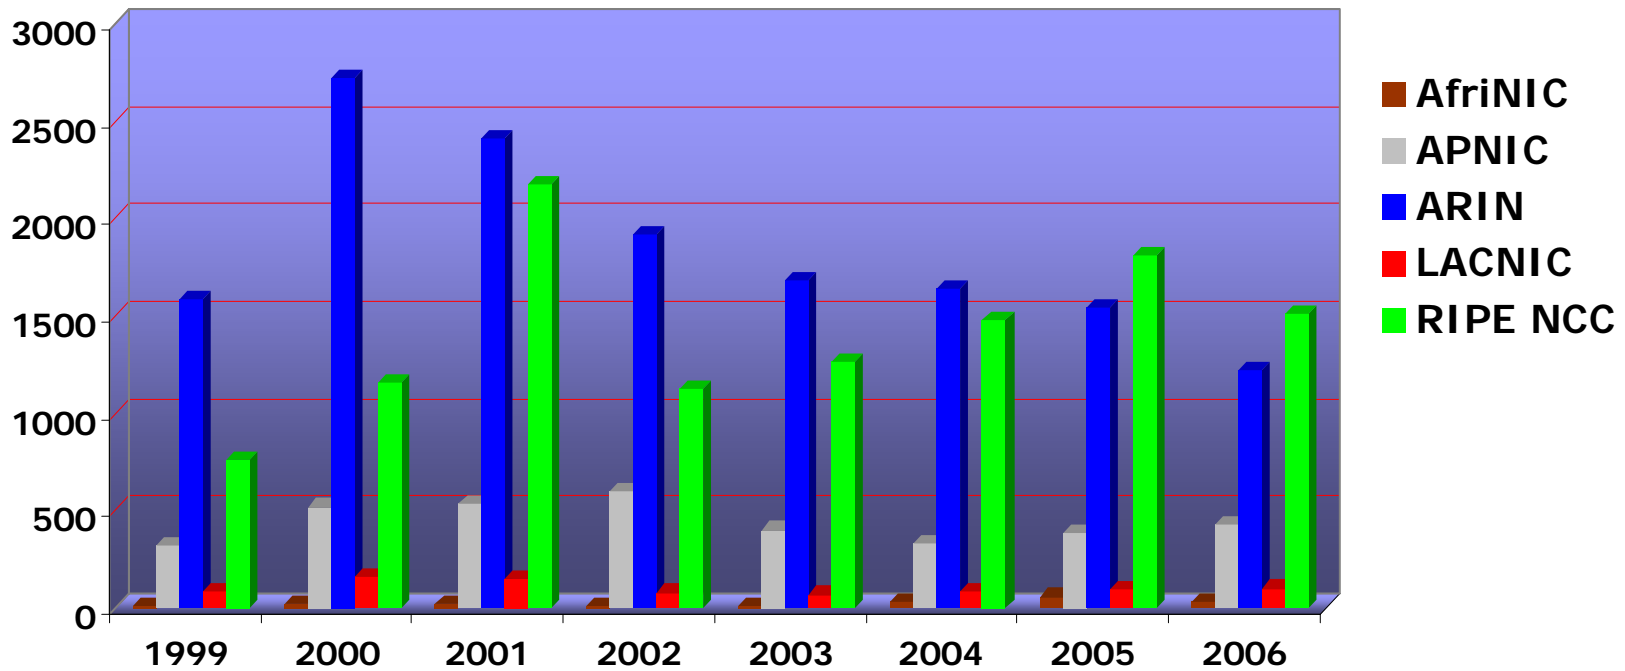

2001:610:240:0 193:0:0:202 62:109:128 195:048:02:03 178:12:09:02 2001:610:240 193:0:0:203 195:048:02:03  
62:109:128 195:048:02:03 193:0:0:202 2001:610:240 193:0:0:203 2001:610:240:0 193:0:0:202  
193:0:0:203 2001:610:240:0 193:0:0:202 62:109:128 195:048:02:03 178:12:09:02 2001:610:240 193:0:0:203  
2001:610:240:0 193:0:0:202 62:109:128 195:048:02:03 178:12:09:02 2001:610:240 193:0:0:203

Number Resource Organization

# ASN Assignments Yearly Comparison

Number Resource Organization

# ASN Assignments

Cumulative Total (Jan 1999 - Sept 2006)

Number Resource Organization