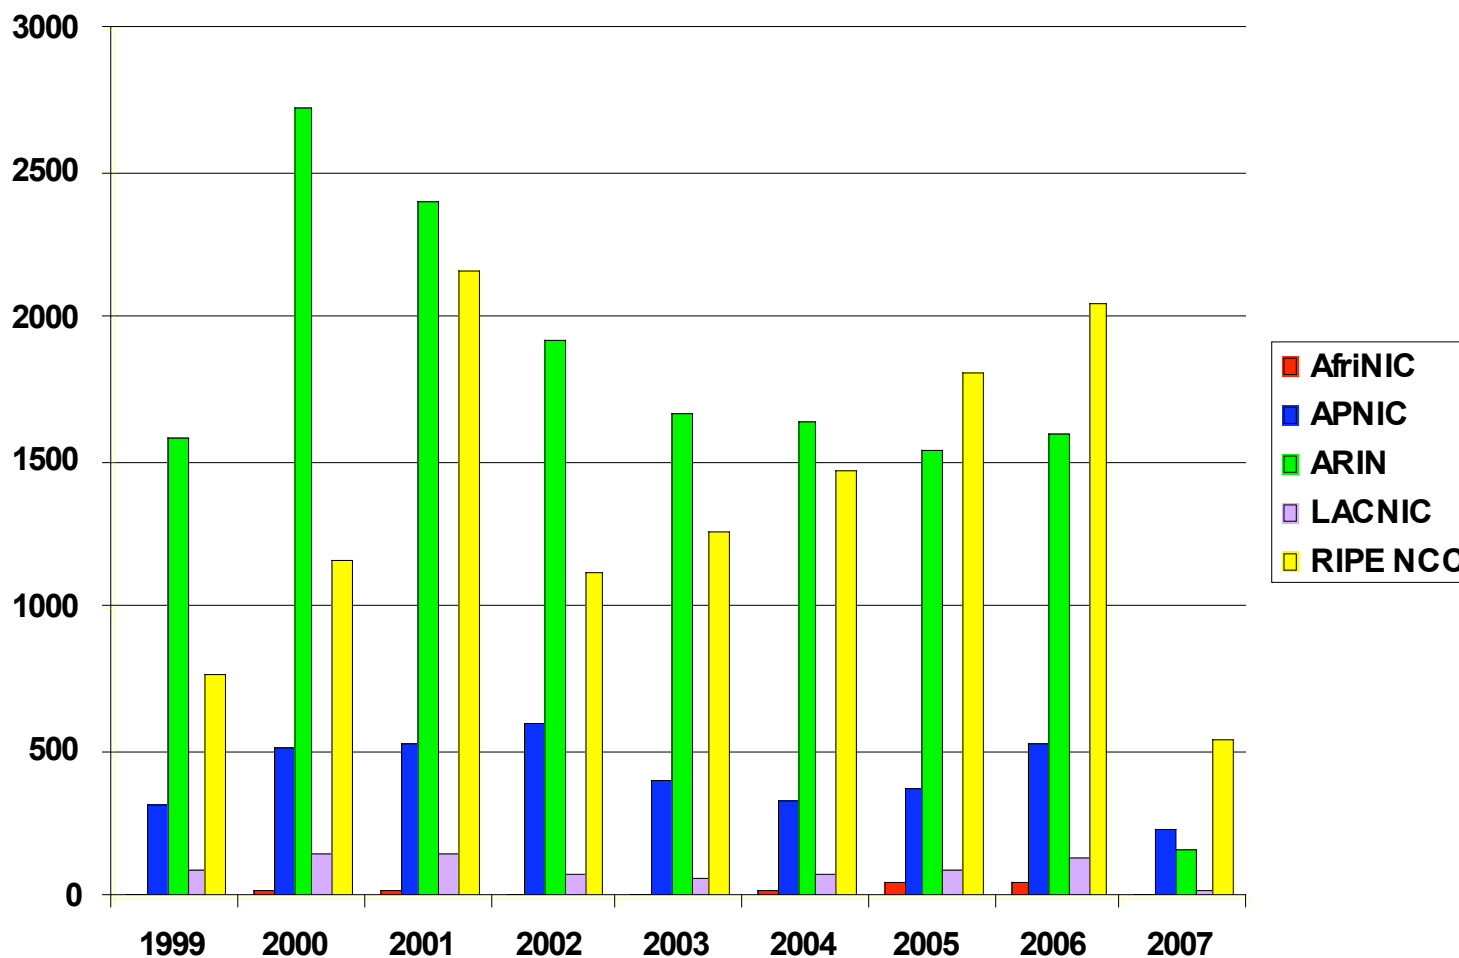

ASN Assignments RIRs to LIRs/ISPs

Yearly Comparison

Number Resource Organization