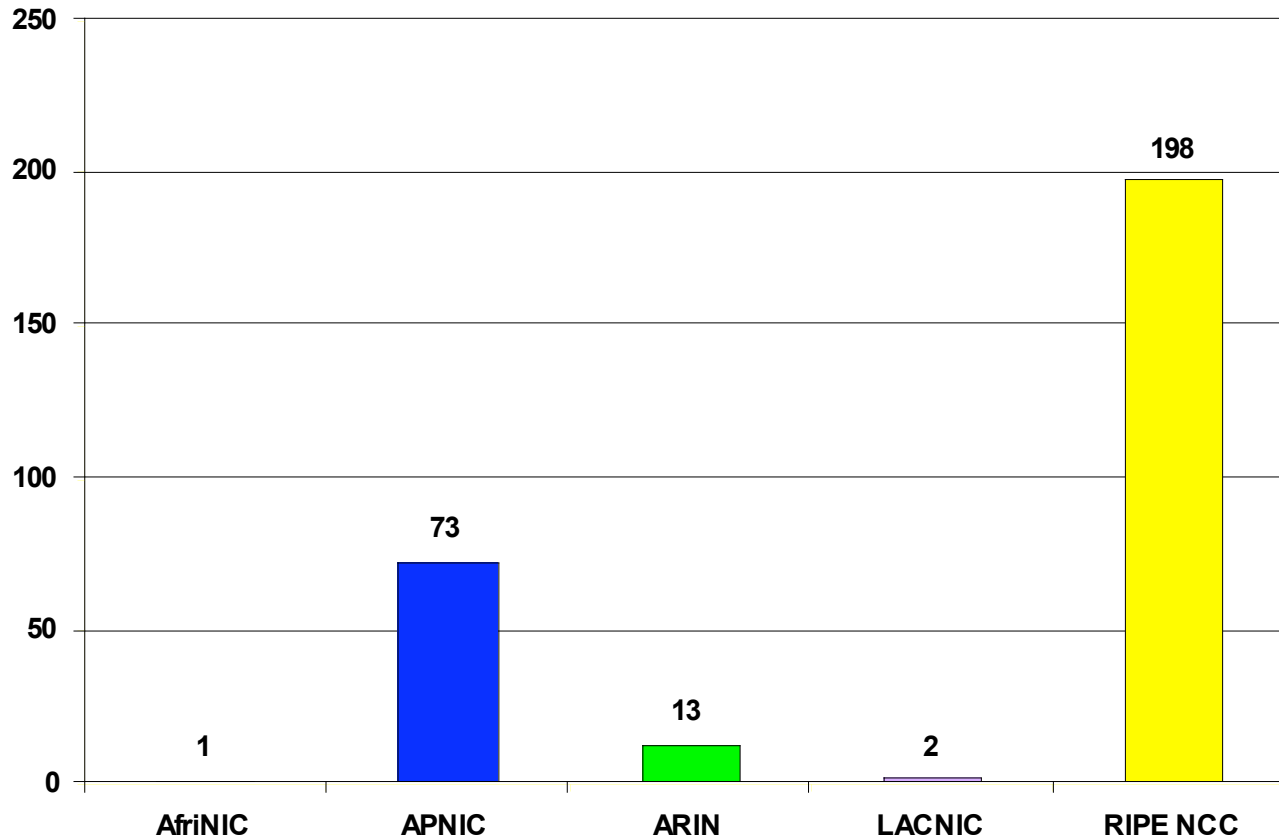

## Yearly Comparison

Number Resource Organization

# ASN Assignments

## RIRs to LIRs/ISPs

Cumulative Total (Jan 1999 – Mar 2007)

2001:610:240:0 193.0.0.202 62.109.128 195.048.02.03 178.12.02.02 2001:610:240 193.0.0.203 195.048.02.03  
62.109.128 195.048.02.03 2001:610:240 193.0.0.202 62.109.128 195.048.02.03 178.12.02.02 2001:610:240 193.0.0.203  
193.0.0.203 2001:610:240:0 193.0.0.202 62.109.128 195.048.02.03 178.12.02.02 2001:610:240 193.0.0.203  
2001:610:240:0 193.0.0.202 62.109.128 195.048.02.03 178.12.02.02 2001:610:240 193.0.0.203  
Number Resource Organization

# IANA IPv6 Allocations to RIRs

issued as /23s prior to Oct 06

Number Resource Organization