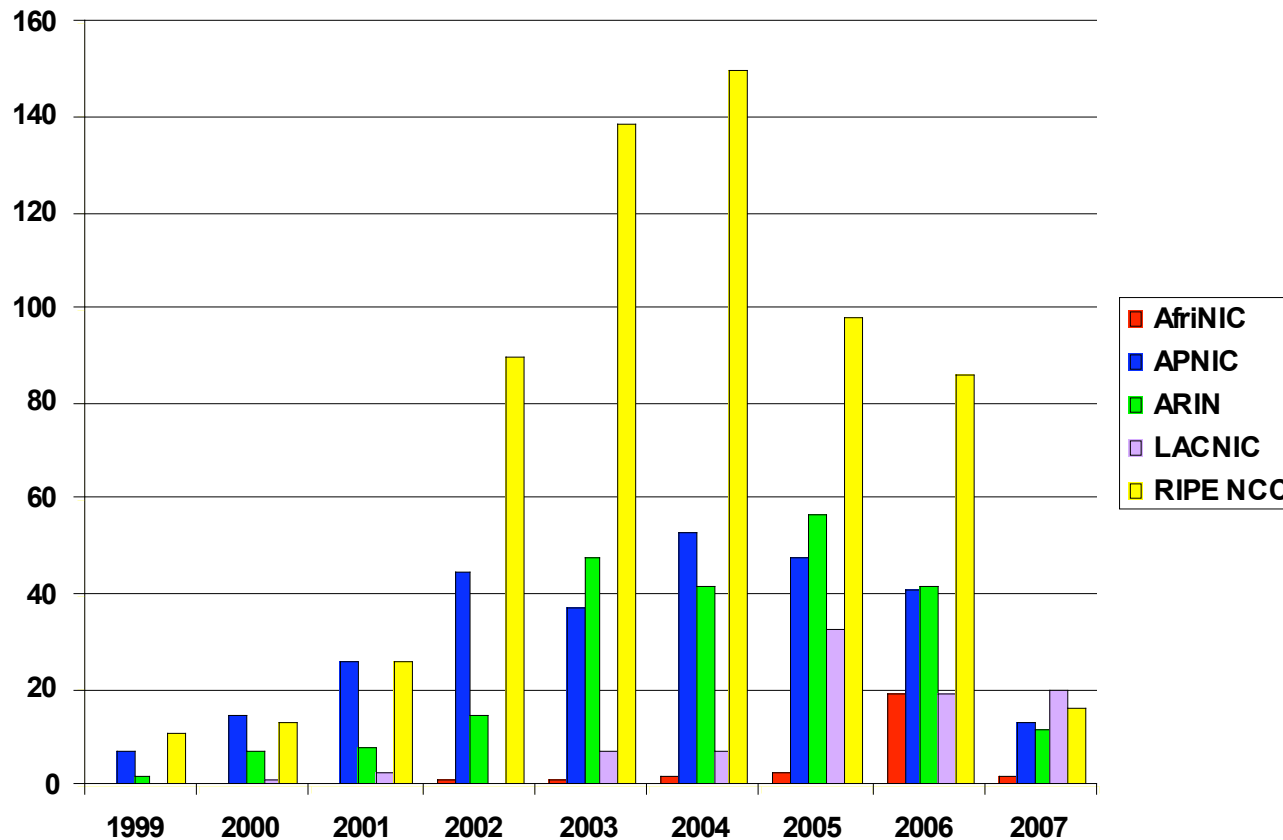

IPv6 Allocations RIRs to LIRs/ISPs

Yearly Comparison

2001:610:240:0 193.0.0.202 62.109.128 195.048.02.03 178.12.02.02 2001:610:240 193.0.0.203 195.048.02.03
62.109.128 195.048.02.03 2001:610:240 193.0.0.202 62.109.128 195.048.02.03 178.12.02.02 2001:610:240 193.0.0.203
193.0.0.203 2001:610:240:0 193.0.0.202 62.109.128 195.048.02.03 178.12.02.02 2001:610:240 193.0.0.203
2001:610:240:0 193.0.0.202 62.109.128 195.048.02.03 178.12.02.02 2001:610:240 193.0.0.203 195.048.02.03
Number Resource Organization