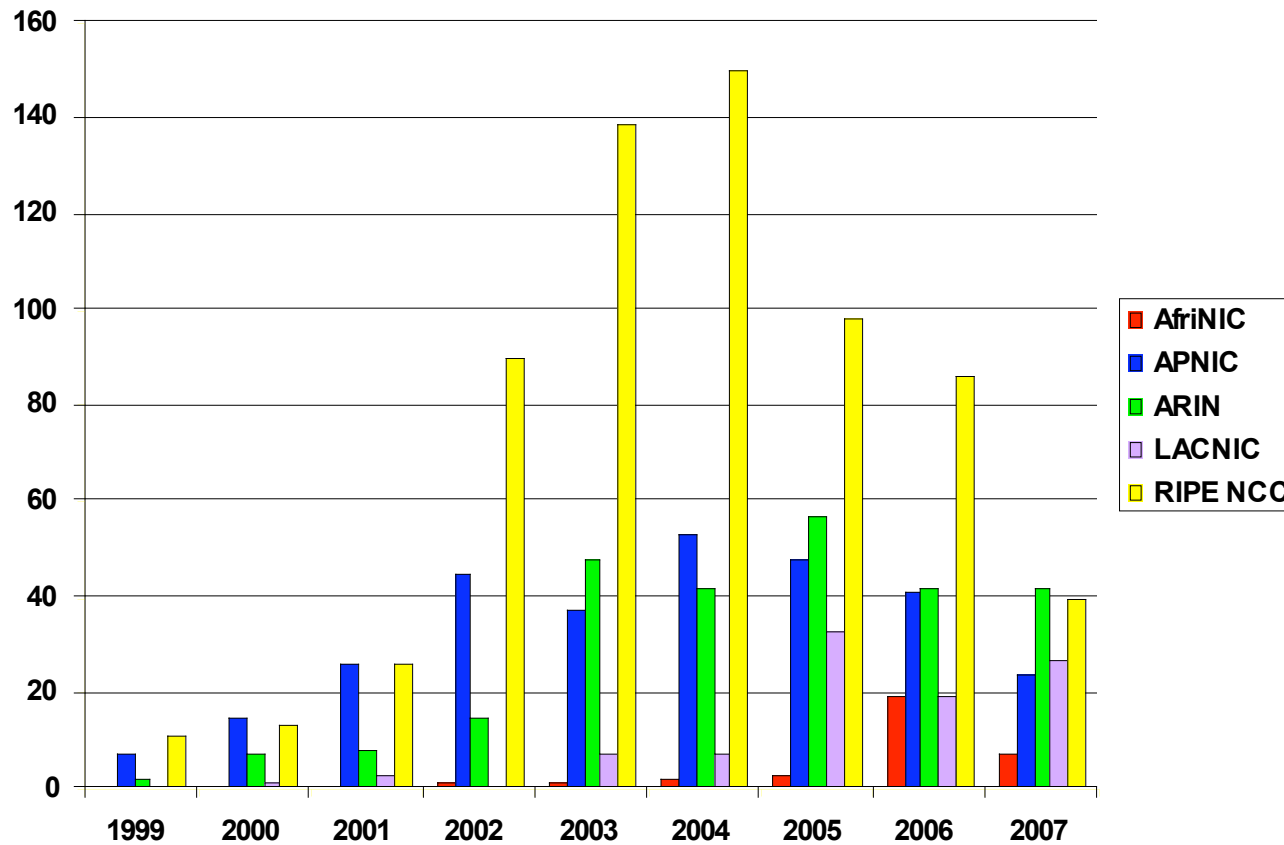

IPv6 Allocations RIRs to LIRs/ISPs Yearly Comparison

Number Resource Organization