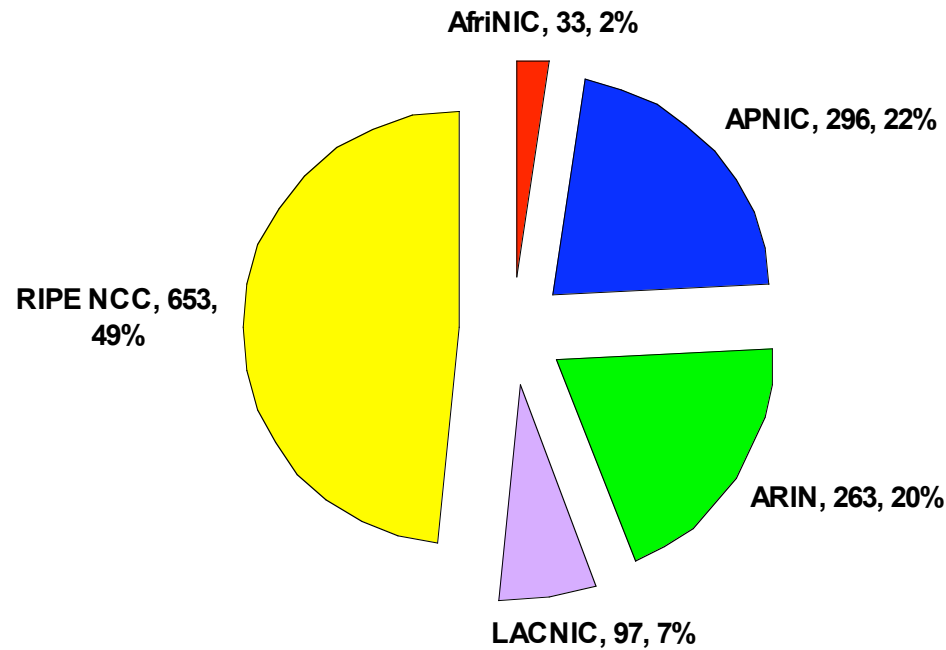

Some /23s from the previous slide are incorporated in these /12s

2001:610:2400 193.0.0.202 62.109.128 195.048.02.03 178.12.19.02 2001:610:240 193.0.0.203
62.109.128 195.048.02.03 2001:610:240 193.0.0.202 62.109.128 195.048.02.03 178.12.19.02 2001:610:240 193.0.0.203
2001:610:2400 193.0.0.202 62.109.128 195.048.02.03 178.12.19.02 2001:610:240 193.0.0.203
Number Resource Organization

IPv6 Allocations RIRs to LIRs/ISPs Yearly Comparison

Number Resource Organization

IPv6 Allocations RIRs to LIRs/ISPs

Cumulative Total (Jan 1999 – Jun 2007)

Number Resource Organization

Links to RIR Statistics