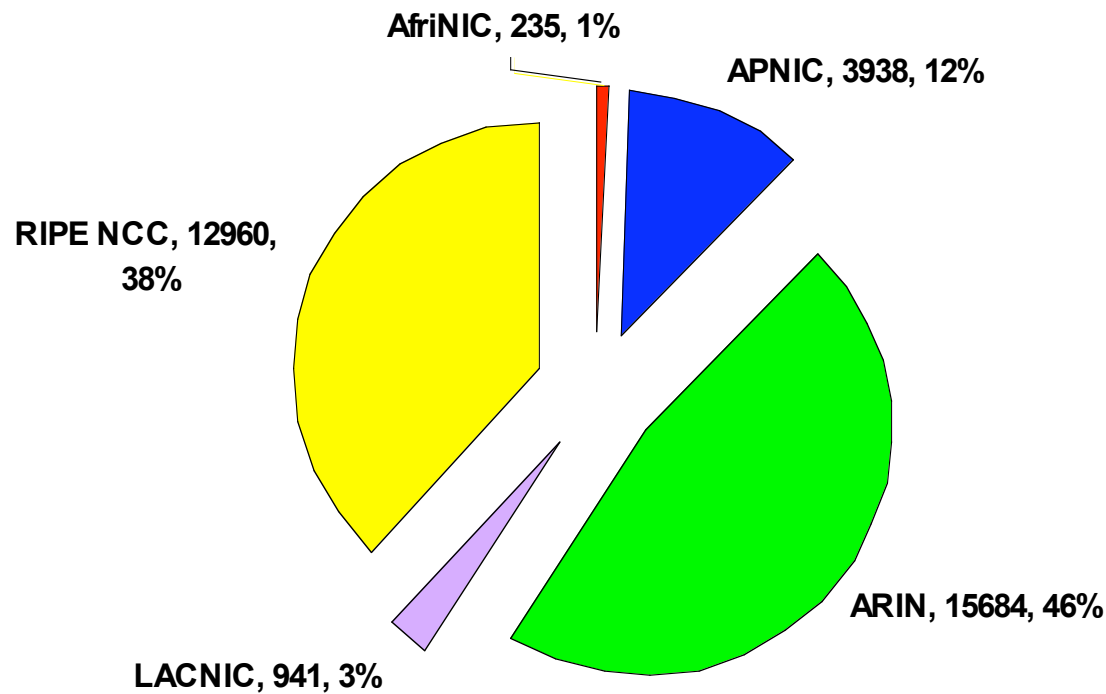

Internet Number Resource Status Report

As of 30 June 2007

**Prepared by
Regional Internet Registries
AfrINIC, APNIC, ARIN, LACNIC and the RIPE NCC**

2001:610:240:0 193.0.0.202 62.109.128 195.048.02.03 178.42.02.02 2001:610:240 193.0.0.203
62.109.128 195.048.02.03 193.0.0.202 2001:610:240 193.0.0.203 195.048.02.03 178.42.02.02 2001:610:240 193.0.0.203
193.0.0.203 2001:610:240:0 193.0.0.202 62.109.128 195.048.02.03 178.42.02.02 2001:610:240 193.0.0.203
2001:610:240:0 193.0.0.202 62.109.128 195.048.02.03 178.42.02.02 2001:610:240 193.0.0.203
Number Resource Organization

Status of 256 /8s IPv4 Address Space

Number Resource Organization

IPv4 Allocations RIRs to LIRs/ISPs

Yearly Comparison

Number Resource Organization

IPv4 Allocations RIRs to LIRs/ISPs

Cumulative Total (Jan 1999 – Jun 2007)

Number Resource Organization

ASN Assignments RIRs to LIRs/ISPs Yearly Comparison

Number Resource Organization

ASN Assignments

RIRs to LIRs/ISPs

Cumulative Total (Jan 1999 – Jun 2007)

Number Resource Organization

IANA IPv6 Allocations to RIRs

issued as /23s prior to Oct 06

Number Resource Organization

IANA IPv6 Allocations to RIRs

issued Oct 06

RIR	IPv6 Address
AfriNIC	2C00:0000::/12
APNIC	2400:0000::/12
ARIN	2600:0000::/12
LACNIC	2800:0000::/12
RIPE NCC	2A00:0000::/12