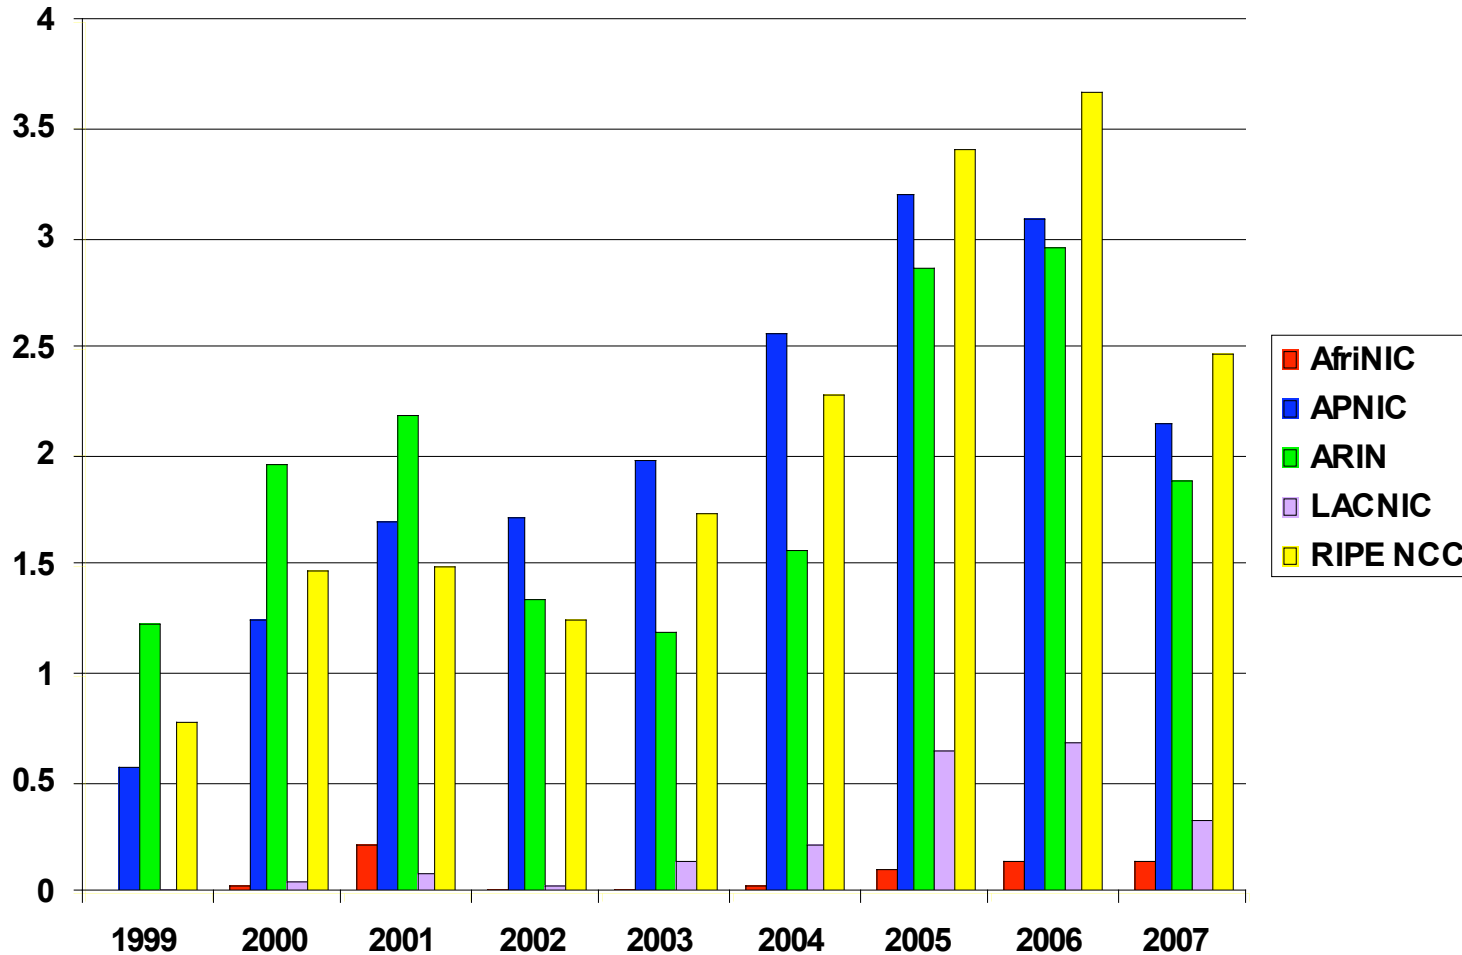

Status of 256 /8s IPv4 Address Space

Number Resource Organization

IPv4 Allocations RIRs to LIRs/ISPs

Yearly Comparison

Number Resource Organization

IPv4 Allocations RIRs to LIRs/ISPs

Cumulative Total (Jan 1999 – Jun 2007)

Number Resource Organization

ASN Assignments RIRs to LIRs/ISPs Yearly Comparison

Number Resource Organization

ASN Assignments

RIRs to LIRs/ISPs

Cumulative Total (Jan 1999 – Jun 2007)

Number Resource Organization