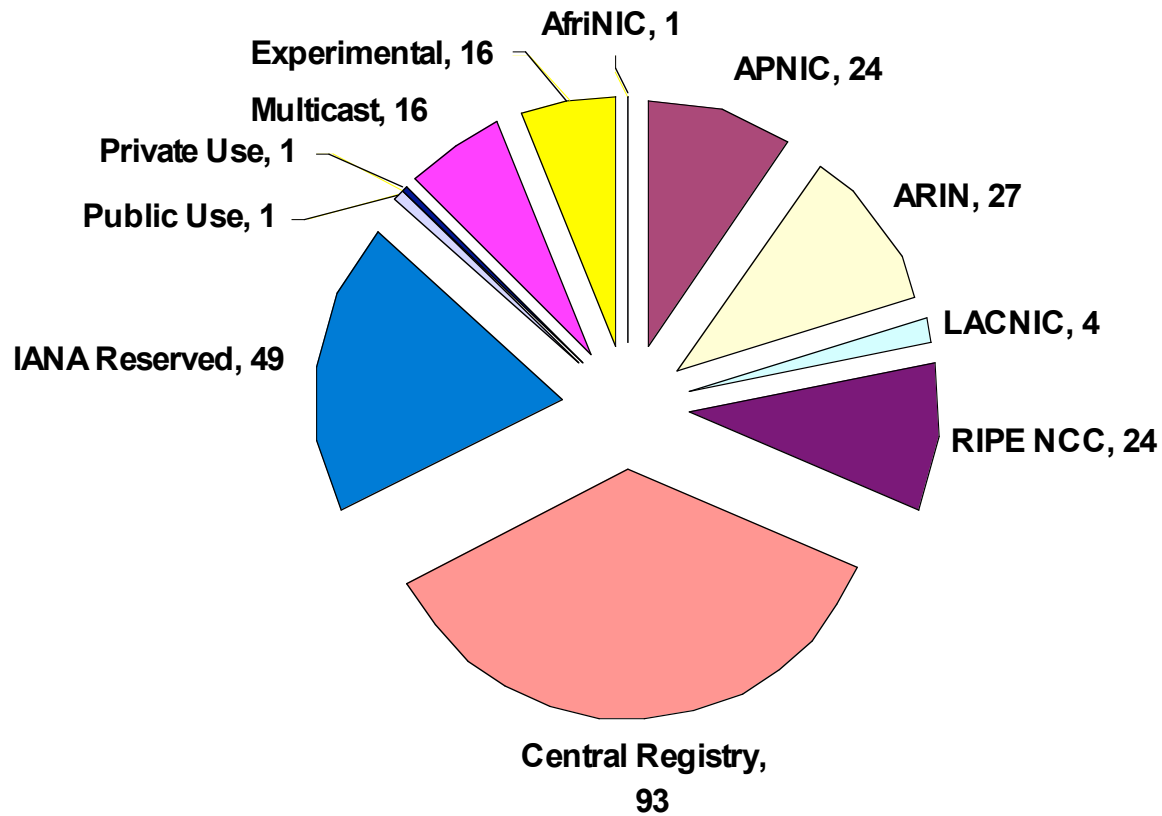

2001:610:240:0 193.0.0.202 62.109.128 195.048.02.03 178.12.09.02 2001:610:240 193.0.0.203
62.109.128 195.048.02.03 2001:610:240 193.0.0.202 2001:610:240 193.0.0.203
193.0.0.203 2001:610:240:0 195.048.02.03 62.109.128 195.048.02.03 178.12.09.02 2001:610:240 193.0.0.203
2001:610:240:0 193.0.0.202 62.109.128 195.048.02.03 178.12.09.02 2001:610:240 193.0.0.203
Number Resource Organization

Internet Number Resource Status Report

As of 30 June 2007

**Prepared by
Regional Internet Registries
AfrINIC, APNIC, ARIN, LACNIC and the RIPE NCC**

2001:610:240:0 193.0.0.202 62.109.128 195.048.02.03 178.42.02.02 2001:610:240 193.0.0.203
62.109.128 195.048.02.03 193.0.0.202 2001:610:240 193.0.0.203 195.048.02.03 178.42.02.02 2001:610:240 193.0.0.203
193.0.0.203 2001:610:240:0 193.0.0.202 62.109.128 195.048.02.03 178.42.02.02 2001:610:240 193.0.0.203
2001:610:240:0 193.0.0.202 62.109.128 195.048.02.03 178.42.02.02 2001:610:240 193.0.0.203
Number Resource Organization

Status of 256 /8s IPv4 Address Space

Number Resource Organization

IPv4 Allocations RIRs to LIRs/ISPs

Yearly Comparison

Number Resource Organization

IPv4 Allocations RIRs to LIRs/ISPs

Cumulative Total (Jan 1999 – Jun 2007)

Number Resource Organization

ASN Assignments RIRs to LIRs/ISPs Yearly Comparison

Number Resource Organization

ASN Assignments

RIRs to LIRs/ISPs

Cumulative Total (Jan 1999 – Jun 2007)

Number Resource Organization