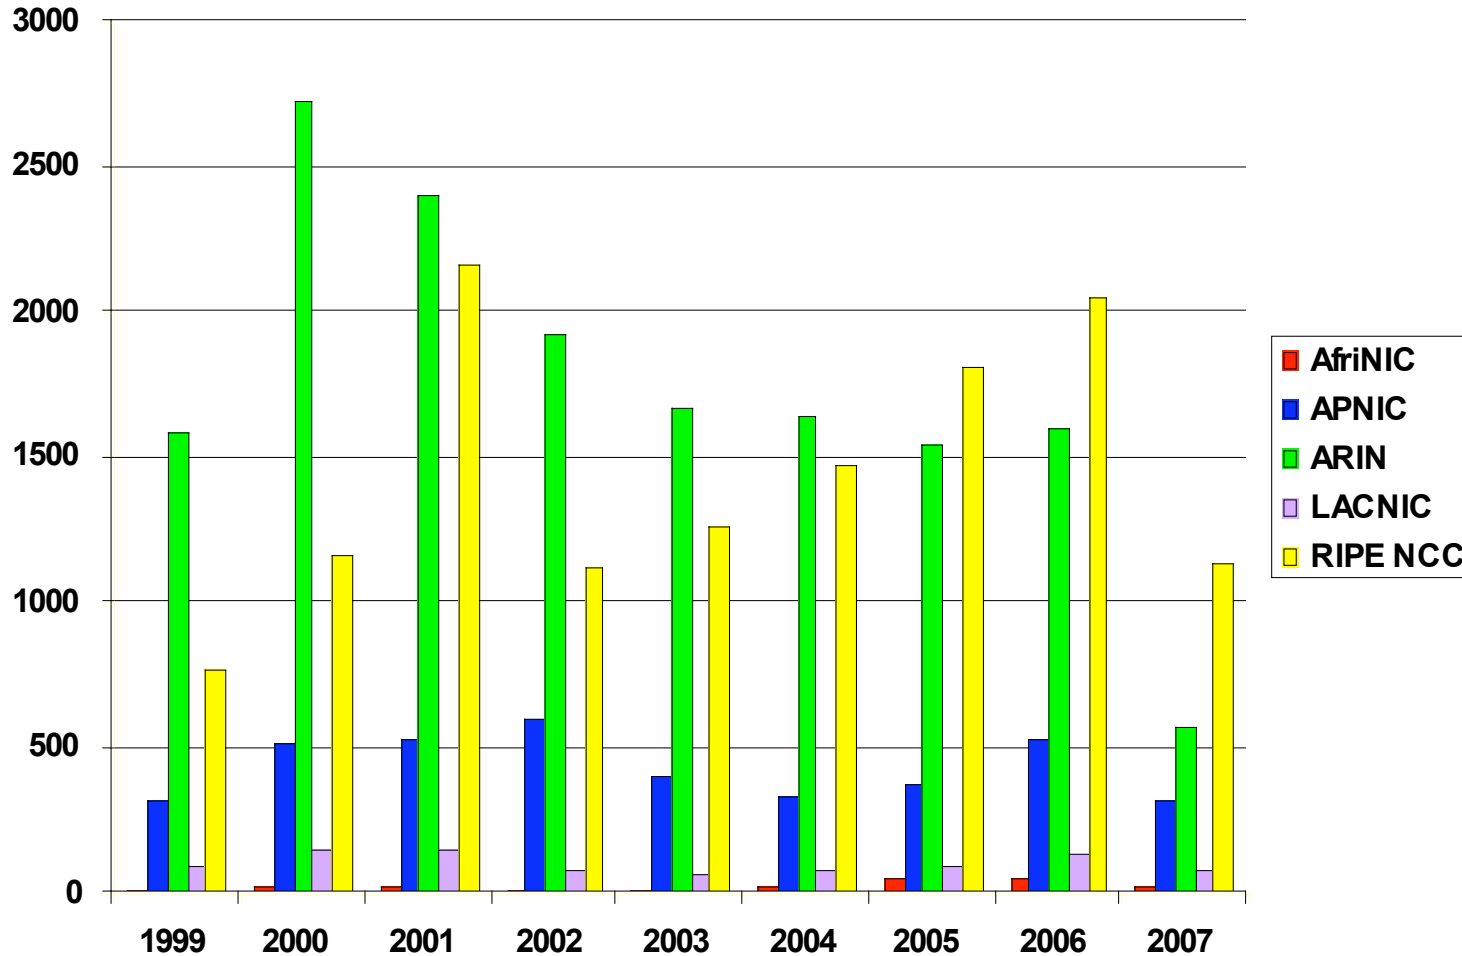

Internet Number Resource Status Report

As of 30 June 2007

**Prepared by
Regional Internet Registries
AfrINIC, APNIC, ARIN, LACNIC and the RIPE NCC**

2001:610:240:0 193.0.0.202 62.109.128 195.048.02.03 178.42.02.02 2001:610:240 193.0.0.203
62.109.128 195.048.02.03 193.0.0.202 2001:610:240 193.0.0.203 195.048.02.03 178.42.02.02 2001:610:240 193.0.0.203
193.0.0.203 2001:610:240:0 193.0.0.202 62.109.128 195.048.02.03 178.42.02.02 2001:610:240 193.0.0.203
2001:610:240:0 193.0.0.202 62.109.128 195.048.02.03 178.42.02.02 2001:610:240 193.0.0.203
Number Resource Organization

Status of 256 /8s IPv4 Address Space

Number Resource Organization

IPv4 Allocations RIRs to LIRs/ISPs

Yearly Comparison

Number Resource Organization

IPv4 Allocations RIRs to LIRs/ISPs

Cumulative Total (Jan 1999 – Jun 2007)

Number Resource Organization

ASN Assignments RIRs to LIRs/ISPs Yearly Comparison

Number Resource Organization

ASN Assignments

RIRs to LIRs/ISPs

Cumulative Total (Jan 1999 – Jun 2007)

Number Resource Organization