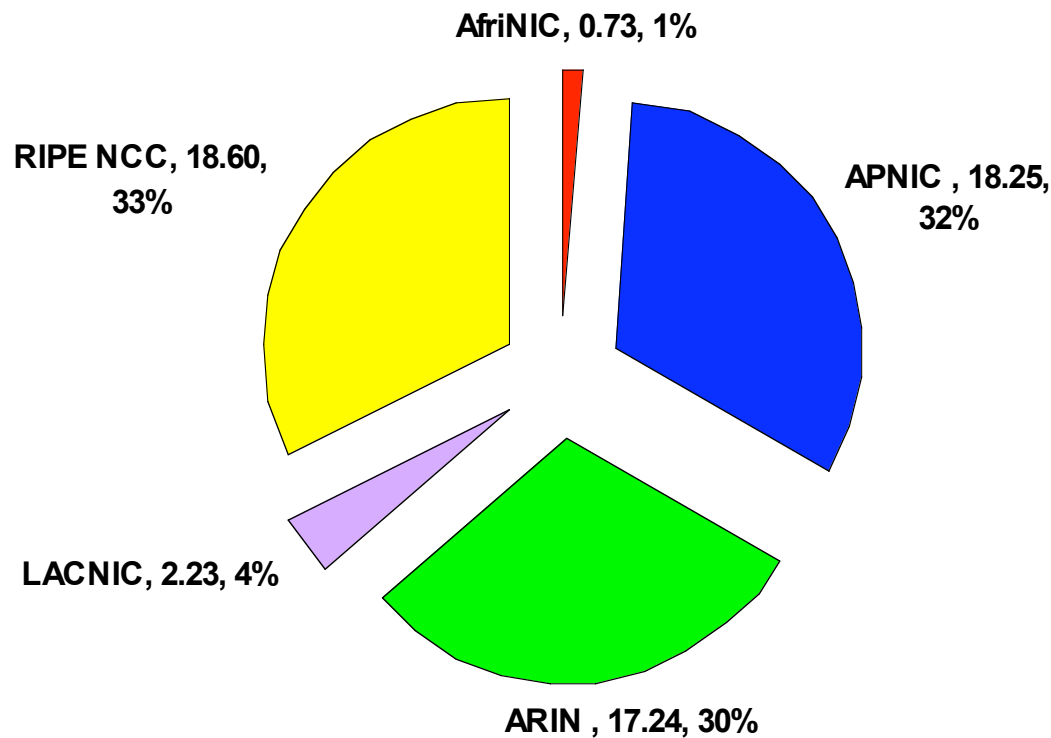

Internet Number Resource Status Report

As of 30 June 2007

**Prepared by
Regional Internet Registries
AfrINIC, APNIC, ARIN, LACNIC and the RIPE NCC**

2001:610:240:0 193.0.0.202 62.109.128 195.048.02.03 178.42.02.02 2001:610:240 193.0.0.203
62.109.128 195.048.02.03 193.0.0.202 2001:610:240 193.0.0.203 195.048.02.03 178.42.02.02 2001:610:240 193.0.0.203
193.0.0.203 2001:610:240:0 193.0.0.202 62.109.128 195.048.02.03 178.42.02.02 2001:610:240 193.0.0.203
2001:610:240:0 193.0.0.202 62.109.128 195.048.02.03 178.42.02.02 2001:610:240 193.0.0.203
Number Resource Organization

Status of 256 /8s IPv4 Address Space

Number Resource Organization

IPv4 Allocations RIRs to LIRs/ISPs

Yearly Comparison

Number Resource Organization

IPv4 Allocations RIRs to LIRs/ISPs

Cumulative Total (Jan 1999 – Jun 2007)

Number Resource Organization

ASN Assignments RIRs to LIRs/ISPs Yearly Comparison

Number Resource Organization

ASN Assignments

RIRs to LIRs/ISPs

Cumulative Total (Jan 1999 – Jun 2007)

Number Resource Organization