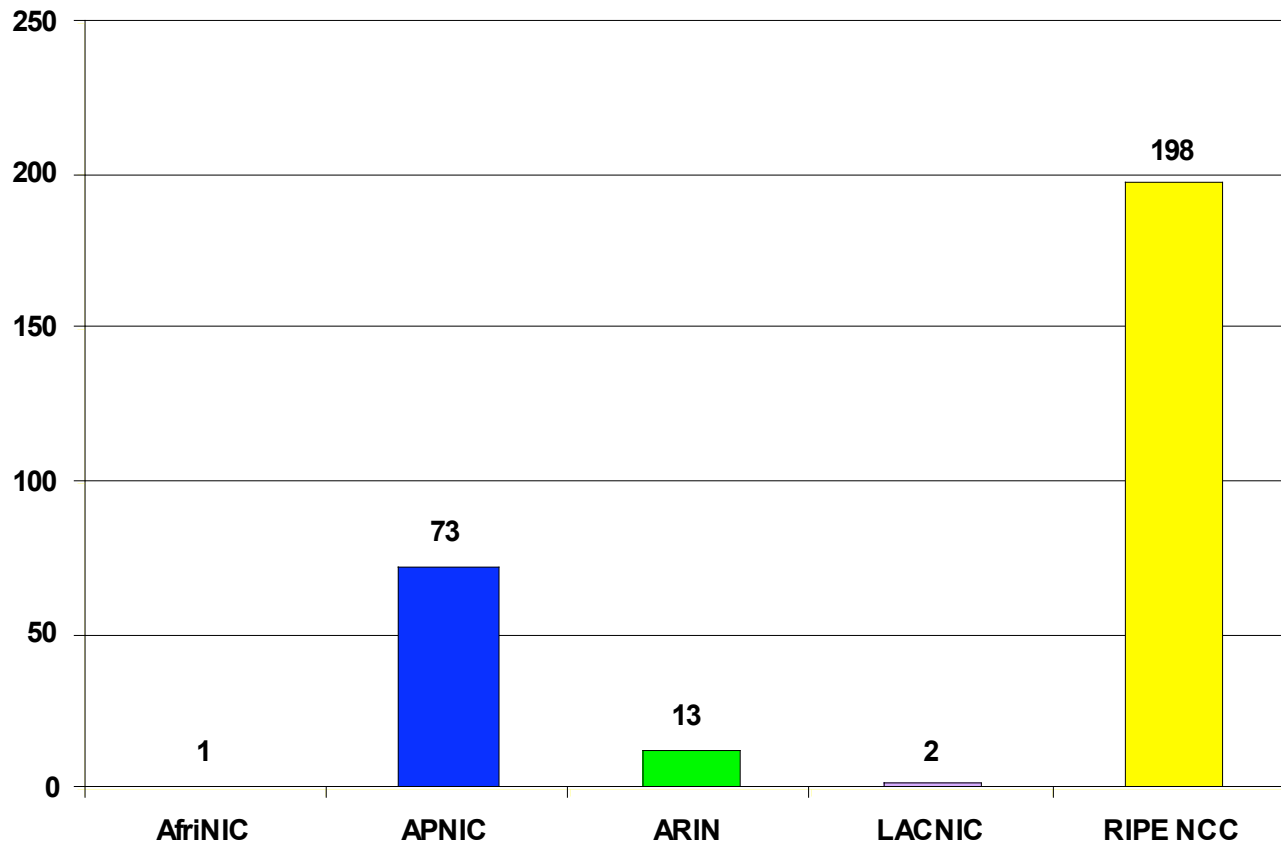

Status of 256 /8s IPv4 Address Space

Number Resource Organization

IPv4 Allocations RIRs to LIRs/ISPs

Yearly Comparison

Number Resource Organization

IPv4 Allocations RIRs to LIRs/ISPs

Cumulative Total (Jan 1999 – Jun 2007)

Number Resource Organization

ASN Assignments RIRs to LIRs/ISPs Yearly Comparison

Number Resource Organization

ASN Assignments

RIRs to LIRs/ISPs

Cumulative Total (Jan 1999 – Jun 2007)

Number Resource Organization

IANA IPv6 Allocations to RIRs

issued as /23s prior to Oct 06

Number Resource Organization

IANA IPv6 Allocations to RIRs

issued Oct 06

RIR	IPv6 Address
AfriNIC	2C00:0000::/12
APNIC	2400:0000::/12
ARIN	2600:0000::/12
LACNIC	2800:0000::/12
RIPE NCC	2A00:0000::/12