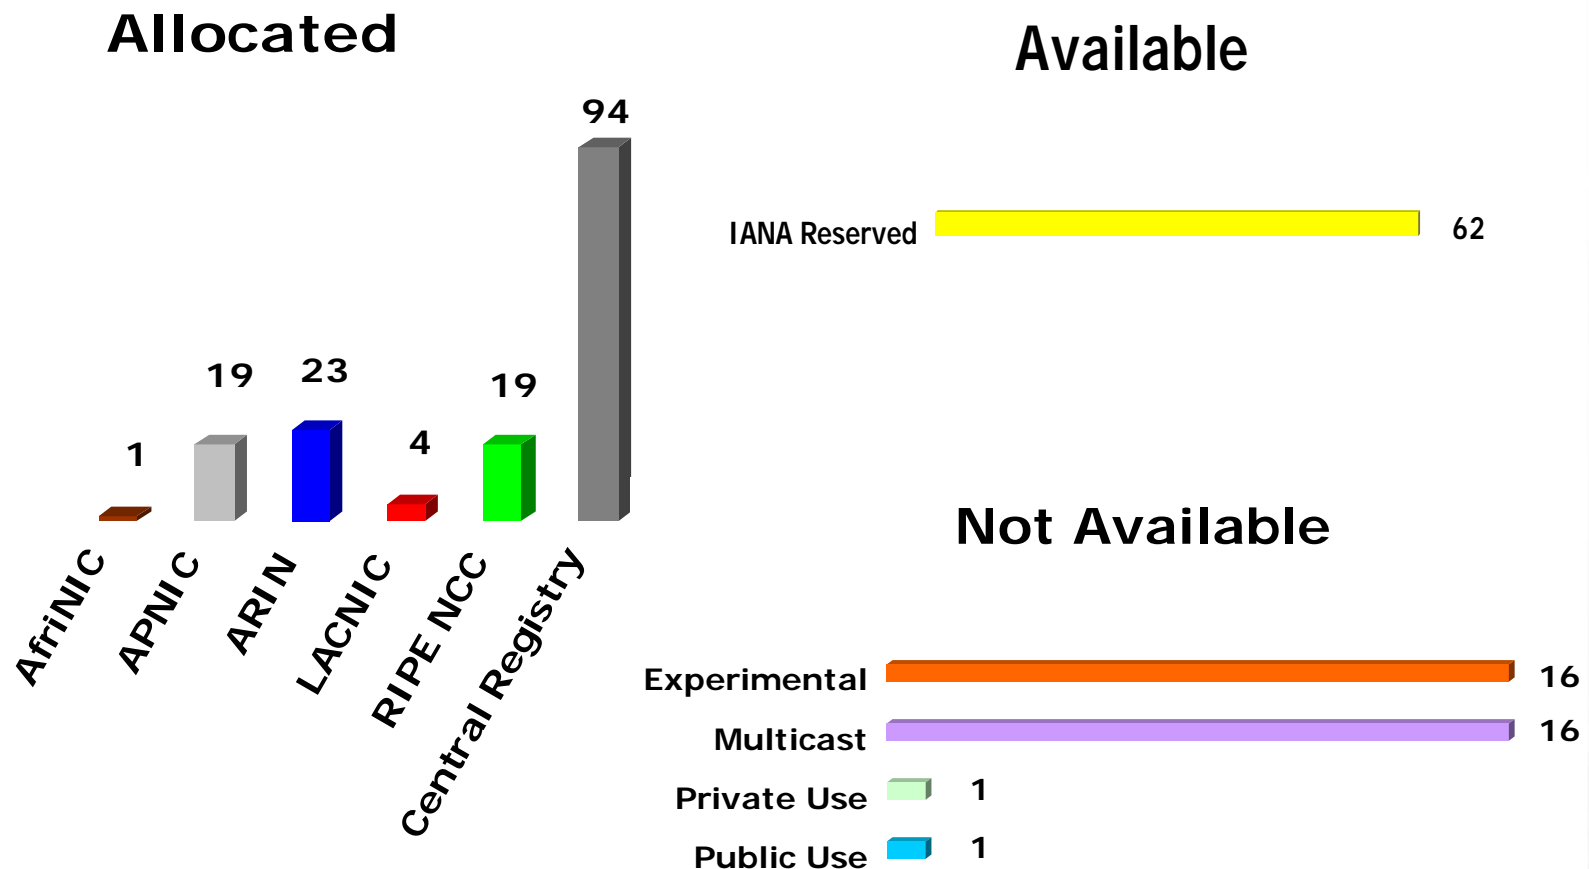

2001:610:240:0
193.0.0.202
62
109
128
195.048.02.03
193.0.0.203
2001:610:240:0
193.0.0.202
62
109
128
195.048.02.03
178
12
09
02
2001:610:240:0
193.0.0.203
195.048.02.03
193.0.0.203
2001:610:240:0
193.0.0.203
195.048.02.03