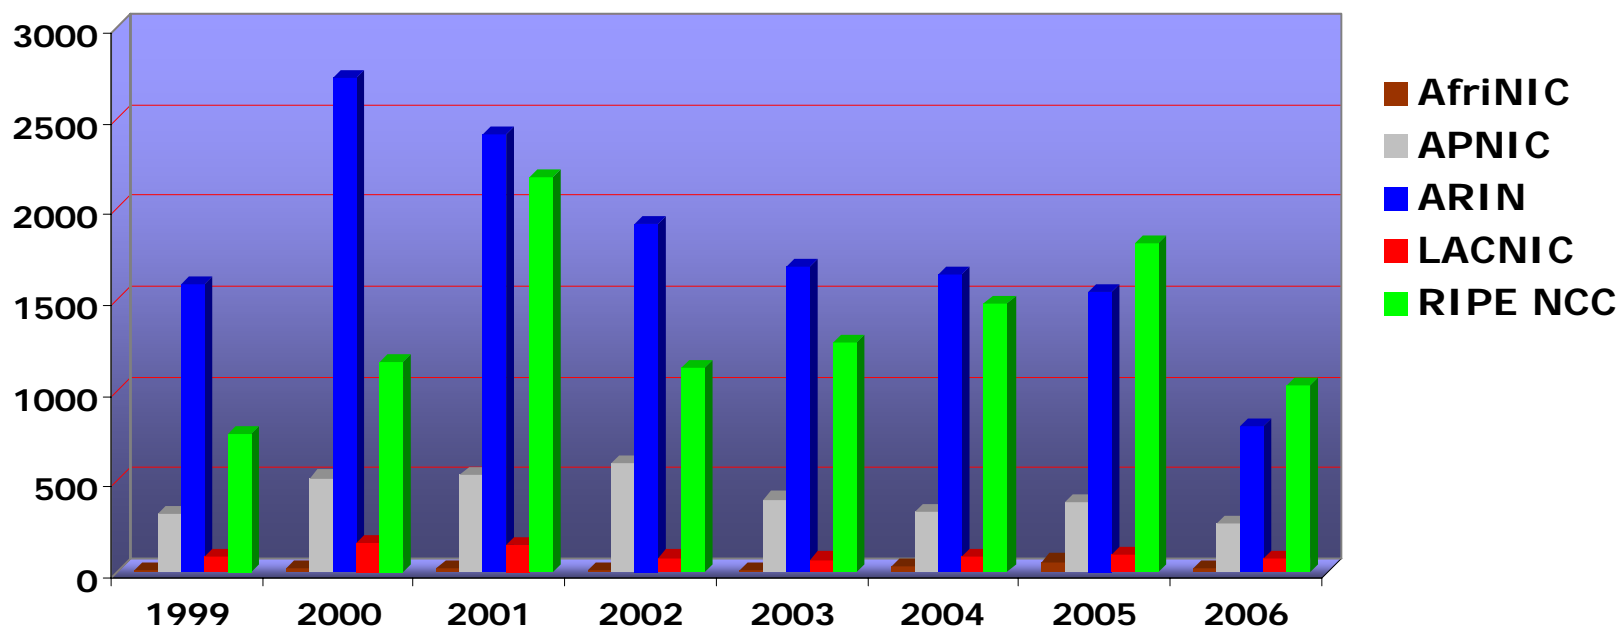

Number Resource Organization