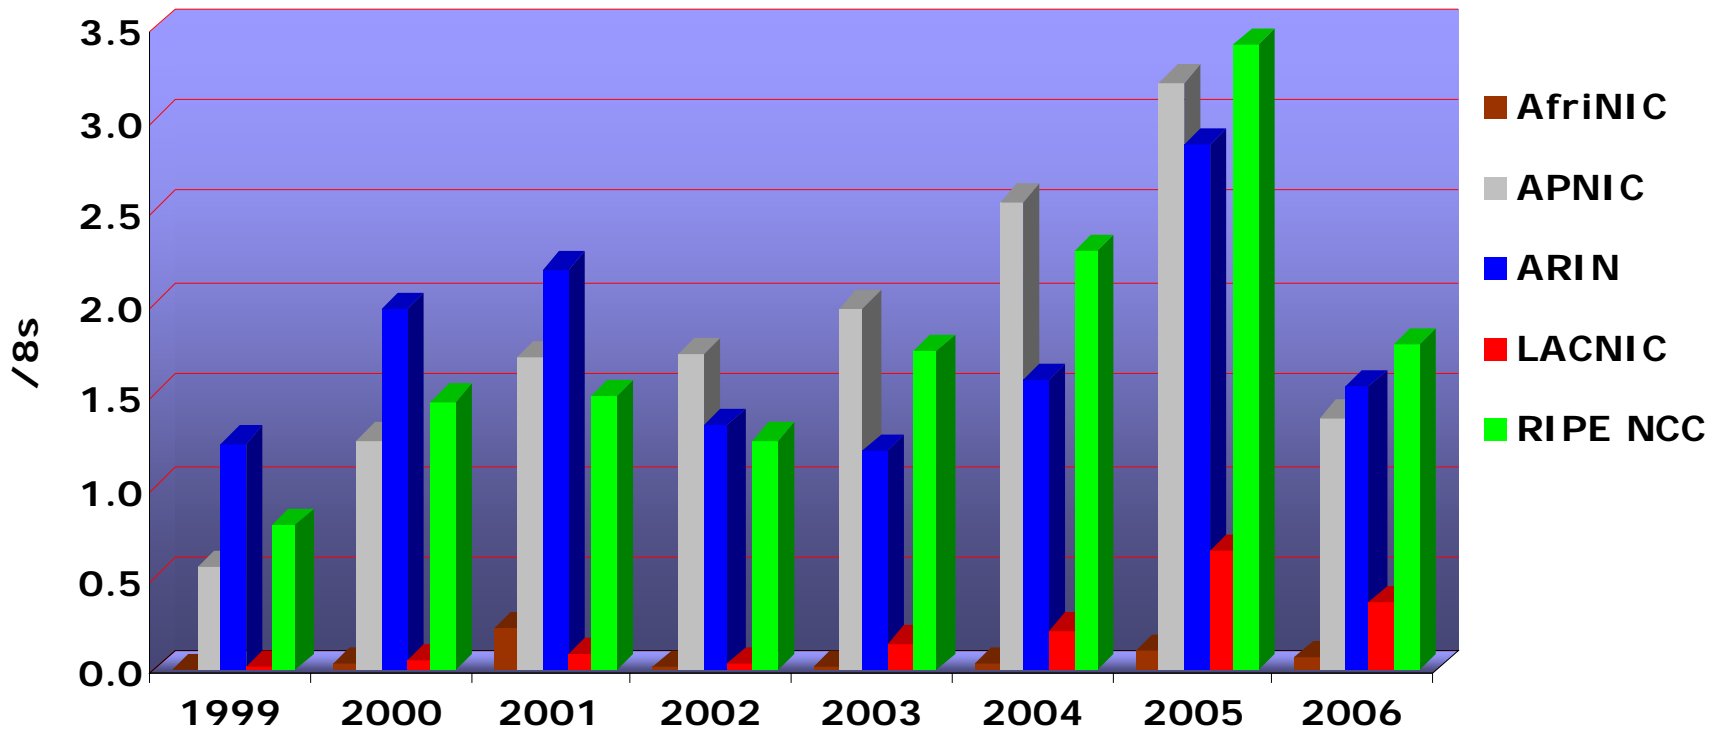

IPv4 Allocations RIRs to LIRs/ISPs Yearly Comparison

Number Resource Organization