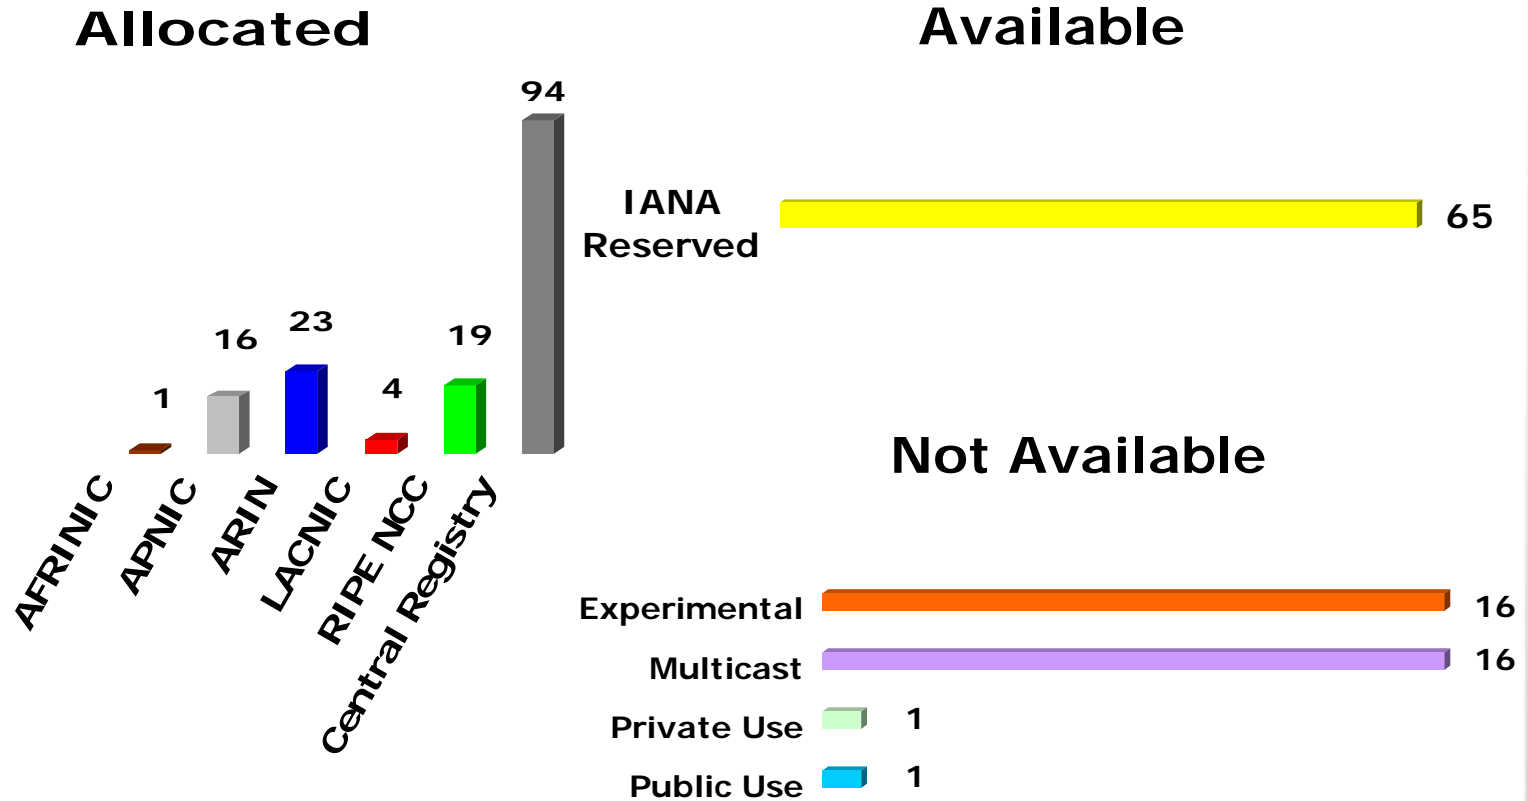

NRO

IPv4 /8 Address Space Status

Number Resource Organization

IPv4 Allocations from RIRs to LIRs/ISPs Yearly Comparison

Number Resource Organization

ASN Assignments RIRs to LIRs/ISPs Yearly Comparison

Number Resource Organization

IANA IPv6 Allocations to RIRs (no of /23s)

Number Resource Organization

IPv6 Allocations RIRs to LIRs/ISPs Yearly Comparison

Number Resource Organization

IPv6 Allocations RIRs to LIRs/ISPs

Cumulative Total (Jan 1999 - June 2005)