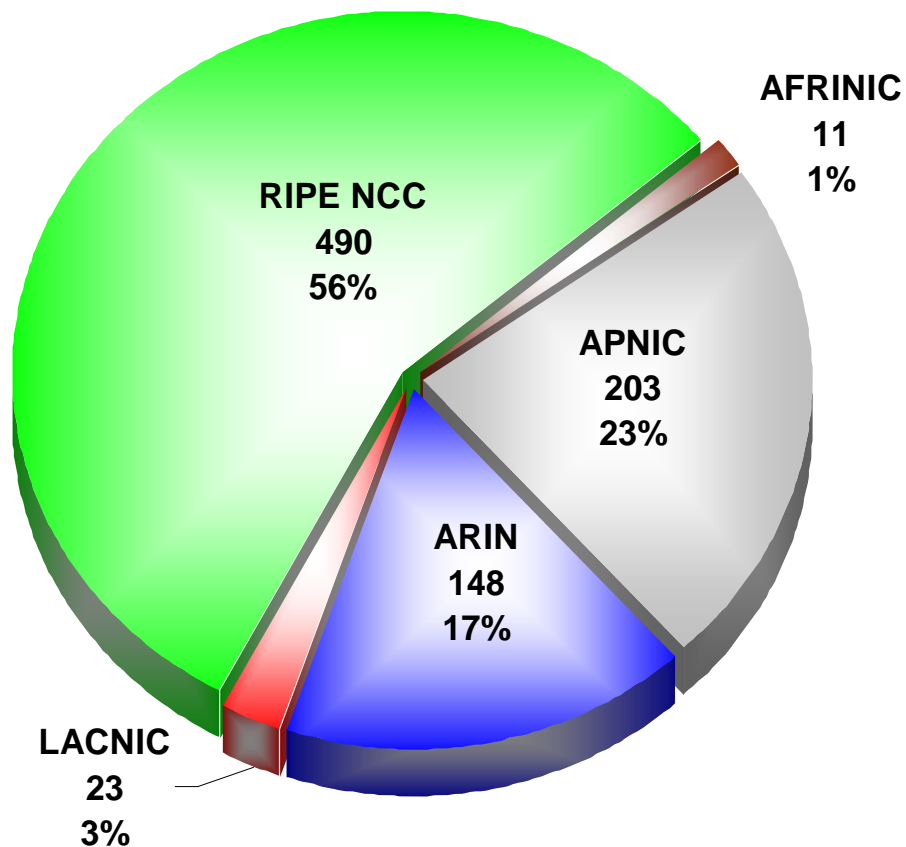

NRO

IPv4 /8 Address Space Status

Number Resource Organization

IPv4 Allocations from RIRs to LIRs/ISPs Yearly Comparison

Number Resource Organization

ASN Assignments RIRs to LIRs/ISPs Yearly Comparison

Number Resource Organization

IANA IPv6 Allocations to RIRs (no of /23s)

Number Resource Organization

IPv6 Allocations RIRs to LIRs/ISPs Yearly Comparison

Number Resource Organization

IPv6 Allocations RIRs to LIRs/ISPs

Cumulative Total (Jan 1999 - June 2005)

2001:610:240:0-193.0.0.202 62.109.128-195.048.02.03 178.42.02.02 2001:610:240 193.0.0.203 195.048.02.03
62.109.128-195.048.02.03 193.0.0.202 2001:610:240 193.0.0.202
193.0.0.203 2001:610:240:0-193.0.0.202 62.109.128-195.048.02.03 178.42.02.02 2001:610:240 193.0.0.203
2001:610:240:0-193.0.0.202 62.109.128-195.048.02.03 178.42.02.02 2001:610:240 193.0.0.203