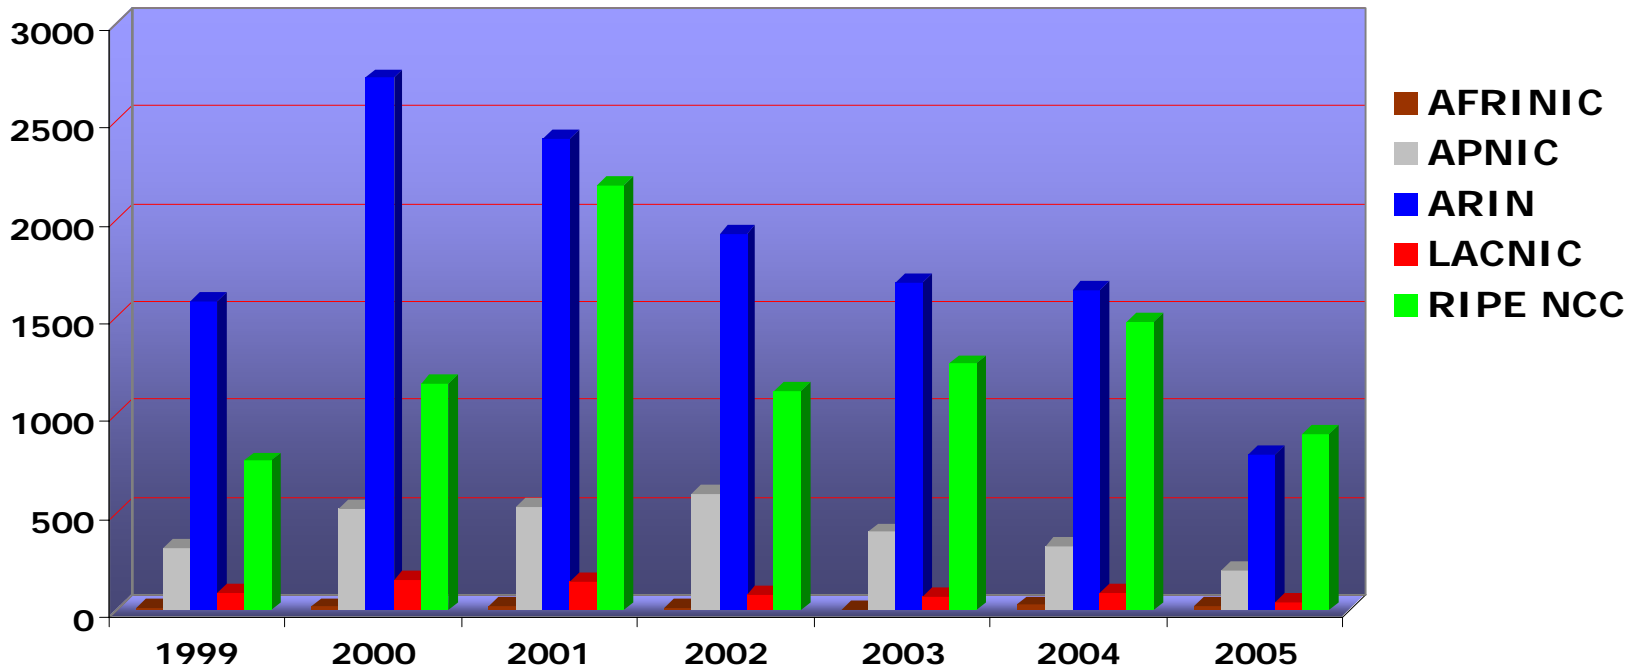

NRO

IPv4 /8 Address Space Status

Number Resource Organization

IPv4 Allocations from RIRs to LIRs/ISPs Yearly Comparison

Number Resource Organization

ASN Assignments RIRs to LIRs/ISPs Yearly Comparison

Number Resource Organization

IANA IPv6 Allocations to RIRs (no of /23s)

Number Resource Organization

IPv6 Allocations RIRs to LIRs/ISPs Yearly Comparison

Number Resource Organization

IPv6 Allocations RIRs to LIRs/ISPs

Cumulative Total (Jan 1999 - June 2005)