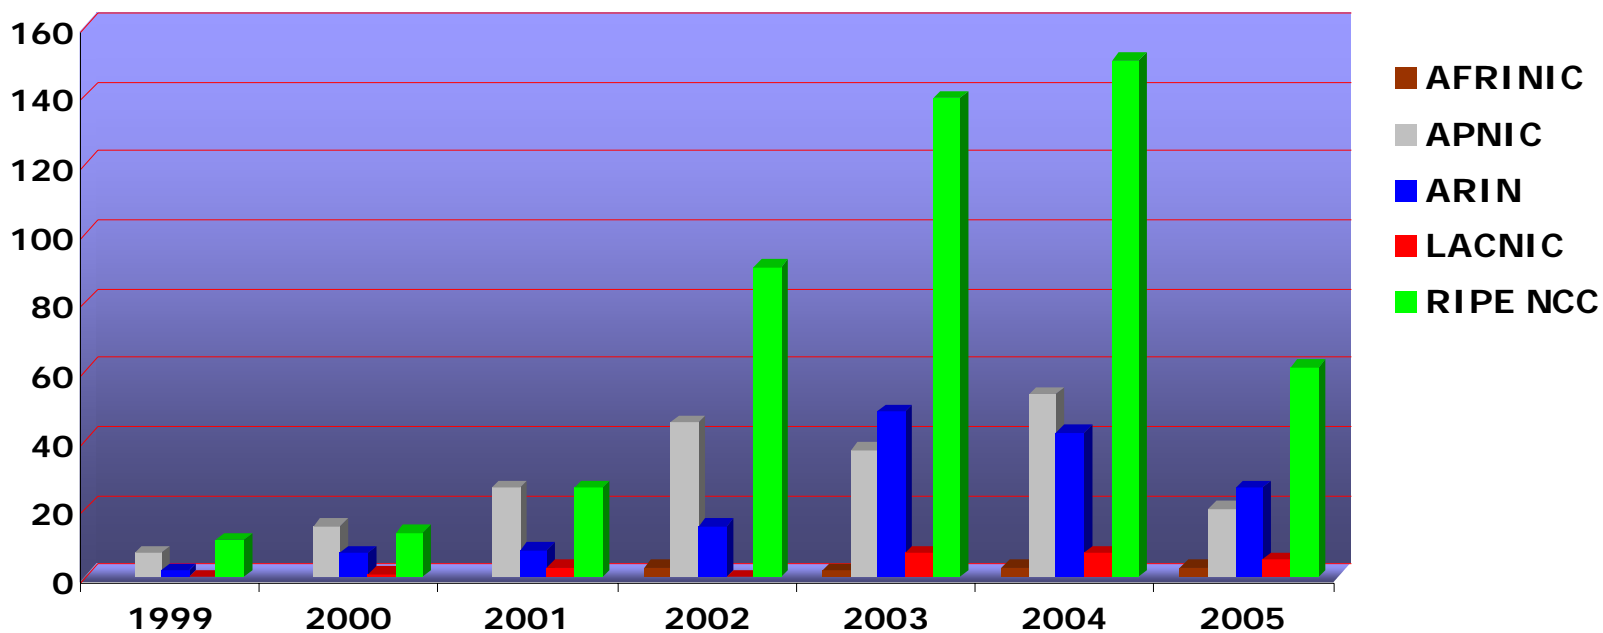

NRO

IPv4 /8 Address Space Status

Number Resource Organization

IPv4 Allocations from RIRs to LIRs/ISPs Yearly Comparison

Number Resource Organization

ASN Assignments RIRs to LIRs/ISPs Yearly Comparison

Number Resource Organization

IANA IPv6 Allocations to RIRs (no of /23s)

Number Resource Organization

IPv6 Allocations RIRs to LIRs/ISPs Yearly Comparison

Number Resource Organization

IPv6 Allocations RIRs to LIRs/ISPs

Cumulative Total (Jan 1999 - June 2005)