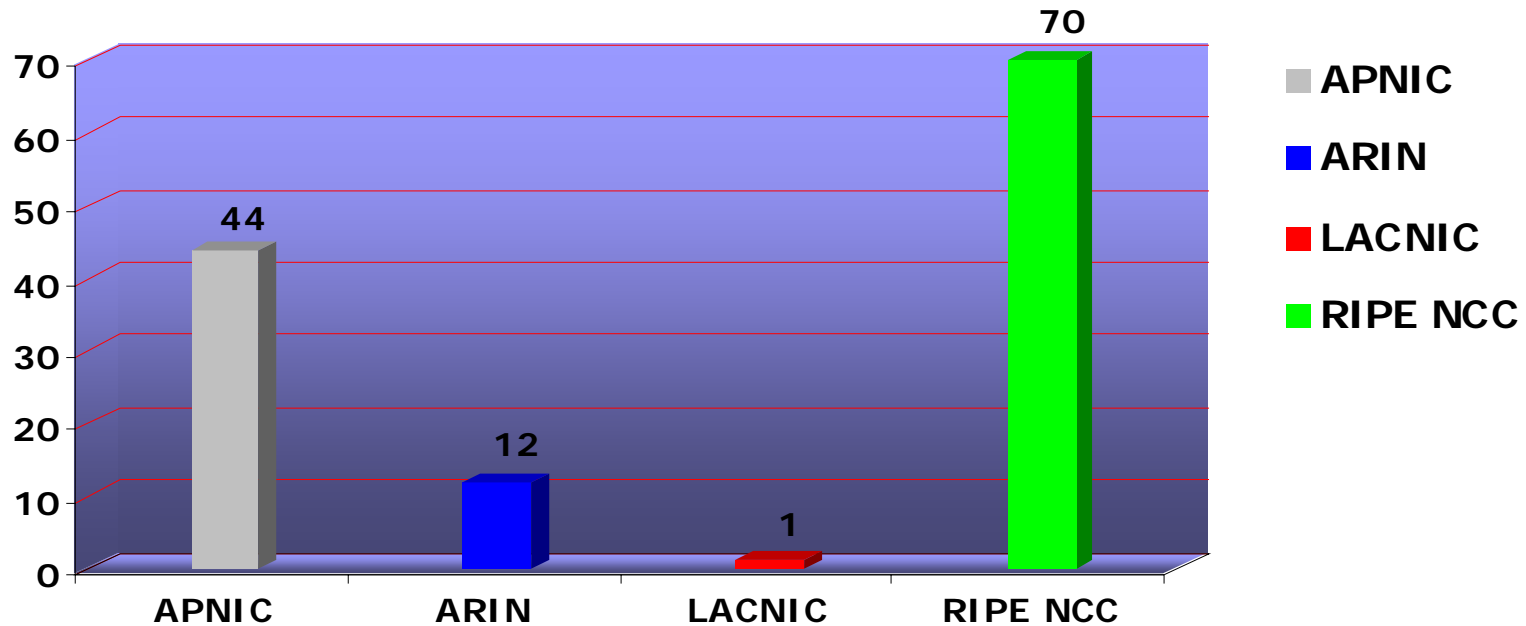

NRO

IPv4 /8 Address Space Status

Number Resource Organization

IPv4 Allocations from RIRs to LIRs/ISPs Yearly Comparison

Number Resource Organization

ASN Assignments RIRs to LIRs/ISPs Yearly Comparison

Number Resource Organization

IANA IPv6 Allocations to RIRs (no of /23s)

Number Resource Organization

IPv6 Allocations RIRs to LIRs/ISPs Yearly Comparison

Number Resource Organization

IPv6 Allocations RIRs to LIRs/ISPs

Cumulative Total (Jan 1999 - June 2005)