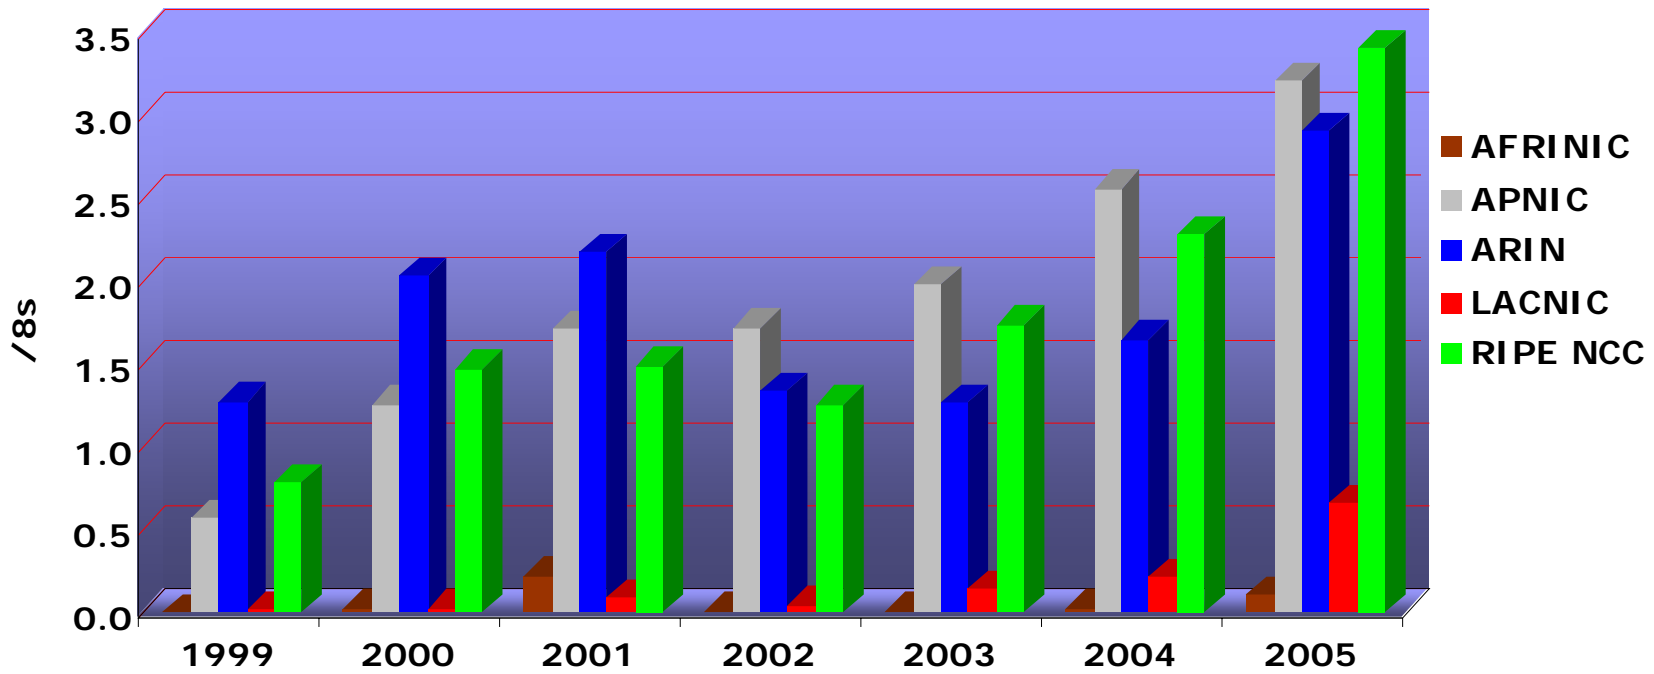

Number Resource Organization

Internet Number Resource Status Report

As of 31 December 2005

Prepared by
Regional Internet Registries
AFRINIC, APNIC, ARIN, LACNIC and the RIPE NCC

2001:610:240:0 193.0.0.202 62.109.128 195.048.02.03 178.12.02.02 2001:610:240 193.0.0.203 195.048.02.03 193.0.0.202
62.109.128 195.048.02.03 193.0.0.202 2001:610:240 193.0.0.203 2001:610:240 193.0.0.202
193.0.0.203 2001:610:240:0 193.0.0.202 62.109.128 195.048.02.03 178.12.02.02 2001:610:240 193.0.0.203
2001:610:240:0 193.0.0.202 62.109.128 195.048.02.03 178.12.02.02 2001:610:240 193.0.0.203
Number Resource Organization

IPv4 /8 Address Space Status

Number Resource Organization

IPv4 Allocations from RIRs to LIRs/ISPs Yearly Comparison

Number Resource Organization

IPv4 Allocations RIRs to LIRs/ISPs

Cumulative Total (Jan 1999 - Dec 2005)