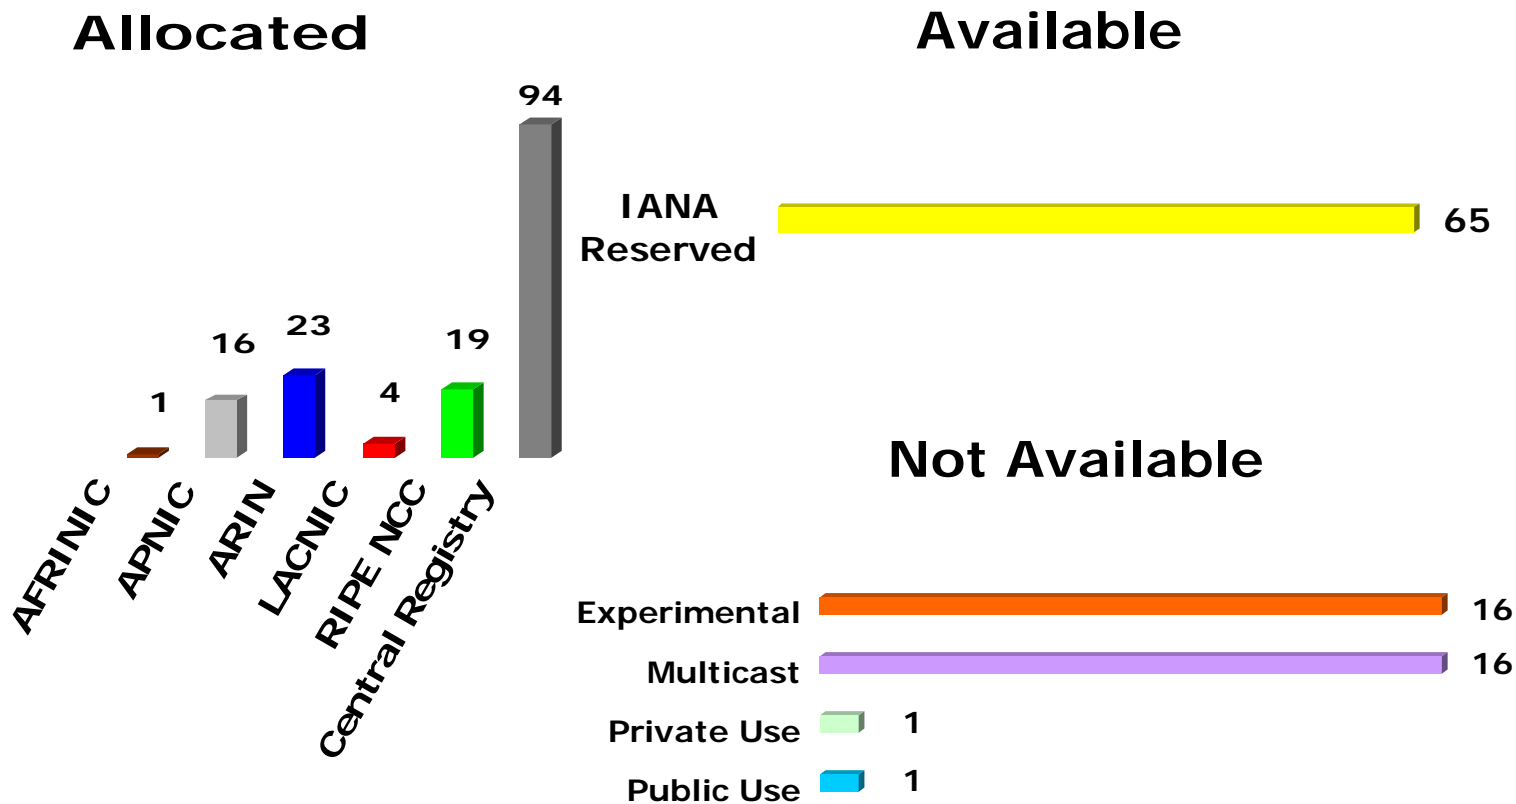

2001:610:240-0 193:0:0:202 62:109:128 195:048:02:03 178:12:09:02 2001:610:240 193:0:0:203 195:048:02:03
62:109:128 195:048:02:03 2001:610:240 193:0:0:202 62:109:128 195:048:02:03 178:12:09:02 2001:610:240 193:0:0:203
193:0:0:203 2001:610:240:0-193:0:0:202 62:109:128 195:048:02:03 178:12:09:02 2001:610:240 193:0:0:203
2001:610:240:0 193:0:0:202 62:109:128 195:048:02:03 178:12:09:02 2001:610:240 193:0:0:203

Number Resource Organization

Internet Number Resource Status Report

As of 31 December 2005

Prepared by
Regional Internet Registries
AFRINIC, APNIC, ARIN, LACNIC and the RIPE NCC

2001:610:240:0 193.0.0.202 62.109.128 195.048.02.03 178.12.02.02 2001:610:240 193.0.0.203 195.048.02.03 193.0.0.202
62.109.128 195.048.02.03 193.0.0.202 2001:610:240 193.0.0.203 2001:610:240 193.0.0.202
193.0.0.203 2001:610:240:0 193.0.0.202 62.109.128 195.048.02.03 178.12.02.02 2001:610:240 193.0.0.203
2001:610:240:0 193.0.0.202 62.109.128 195.048.02.03 178.12.02.02 2001:610:240 193.0.0.203
Number Resource Organization

IPv4 /8 Address Space Status

Number Resource Organization

IPv4 Allocations from RIRs to LIRs/ISPs Yearly Comparison

Number Resource Organization

IPv4 Allocations RIRs to LIRs/ISPs

Cumulative Total (Jan 1999 - Dec 2005)