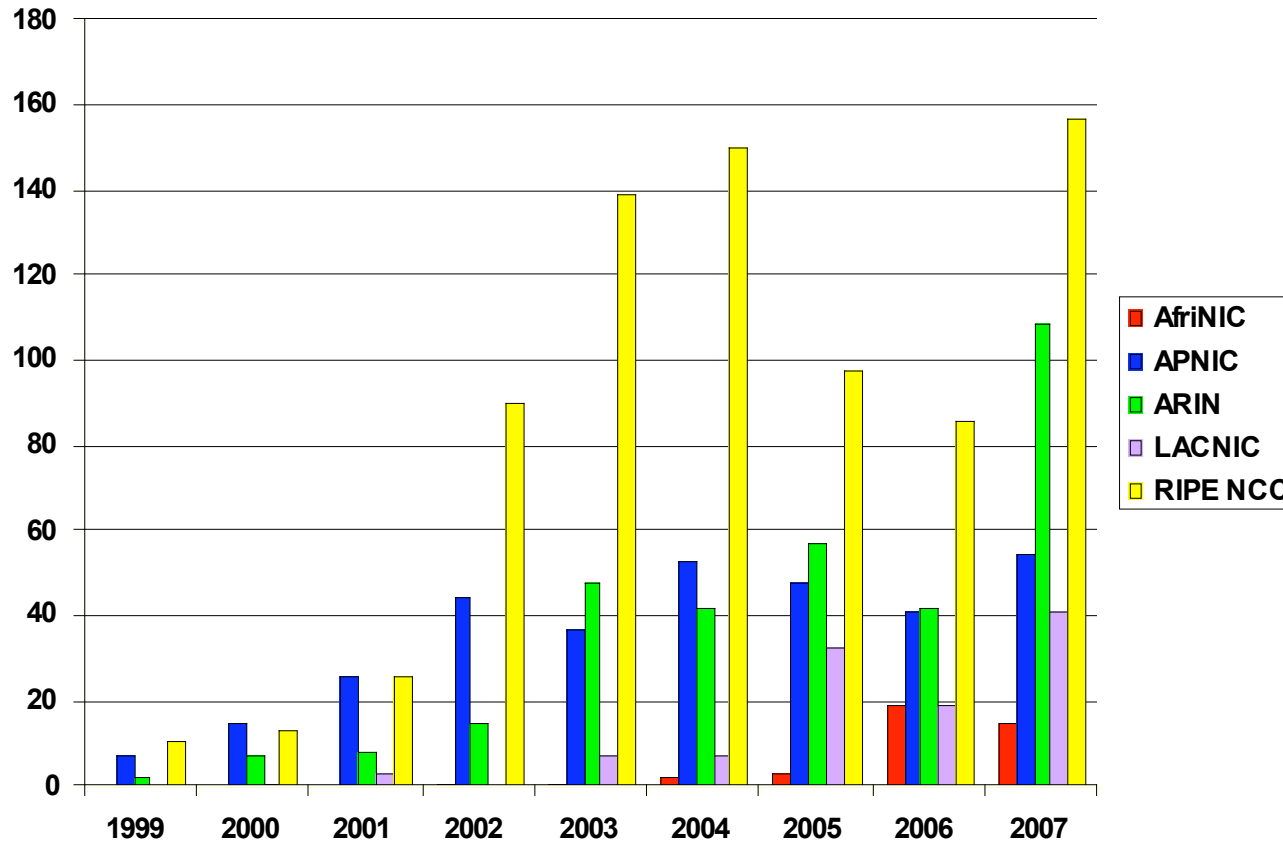

IPv6 Allocations RIRs to LIRs/ISPs Yearly Comparison

2001:610:240:0 193.0.0.202 62.109.128 195.048.02.03 178.12.02.02 2001:610:240 193.0.0.203 195.048.02.03
62.109.128 195.048.02.03 193.0.0.202 2001:610:240 193.0.0.203 2001:610:240:0 193.0.0.202
193.0.0.203 2001:610:240:0 193.0.0.202 62.109.128 195.048.02.03 178.12.02.02 2001:610:240 193.0.0.203
2001:610:240:0 193.0.0.202 62.109.128 195.048.02.03 178.12.02.02 2001:610:240 193.0.0.203 195.048.02.03
Number Resource Organization