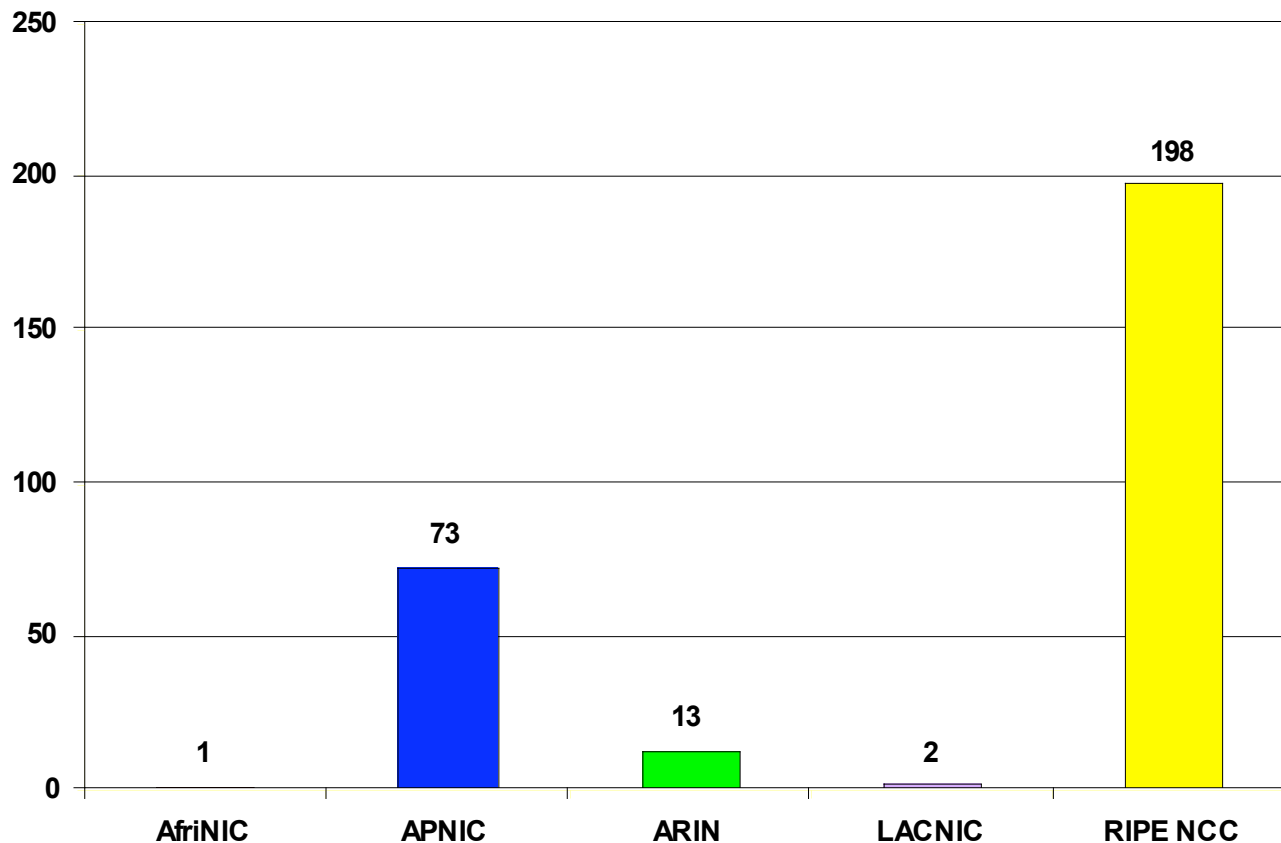

## Yearly Comparison

Number Resource Organization

# ASN Assignments

## RIRs to LIRs/ISPs

Cumulative Total (Jan 1999 – Dec 2007)

2001:610:240:0 193.0.0.202 62.109.128 195.048.02.03 178.12.02.02 2001:610:240 193.0.0.203 195.048.02.03  
62.109.128 195.048.02.03 2001:610:240 193.0.0.202 62.109.128 195.048.02.03 178.12.02.02 2001:610:240 193.0.0.203  
193.0.0.203 2001:610:240:0 193.0.0.202 62.109.128 195.048.02.03 178.12.02.02 2001:610:240 193.0.0.203  
2001:610:240:0 193.0.0.202 62.109.128 195.048.02.03 178.12.02.02 2001:610:240 193.0.0.203  
Number Resource Organization

# IANA IPv6 Allocations to RIRs

issued as /23s prior to Oct 06

Number Resource Organization