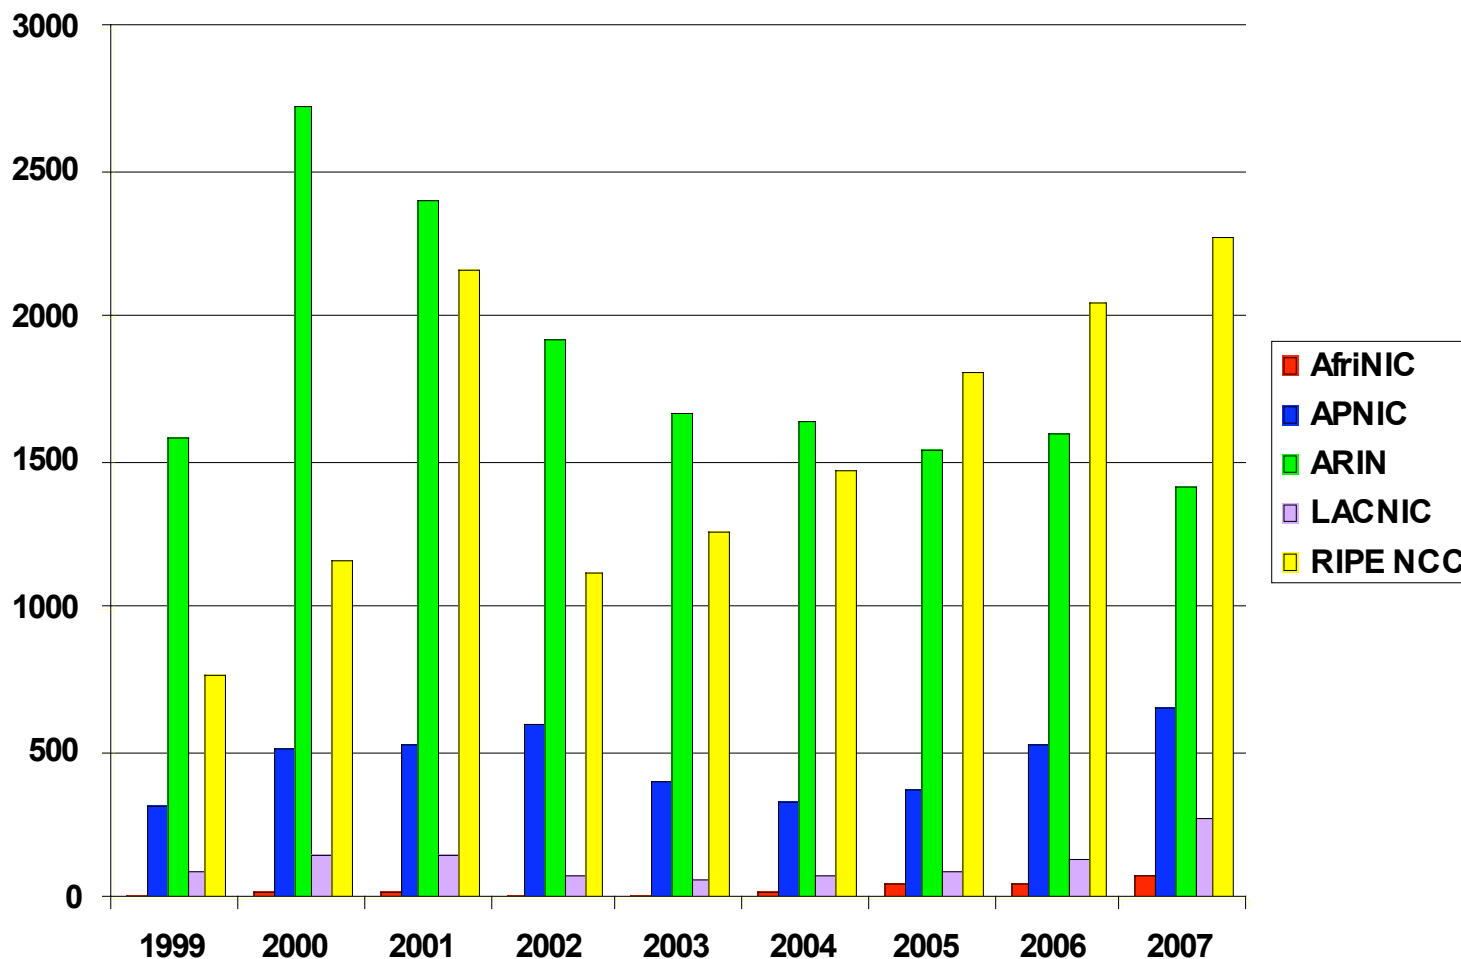

ASN Assignments RIRs to LIRs/ISPs

Yearly Comparison

Number Resource Organization