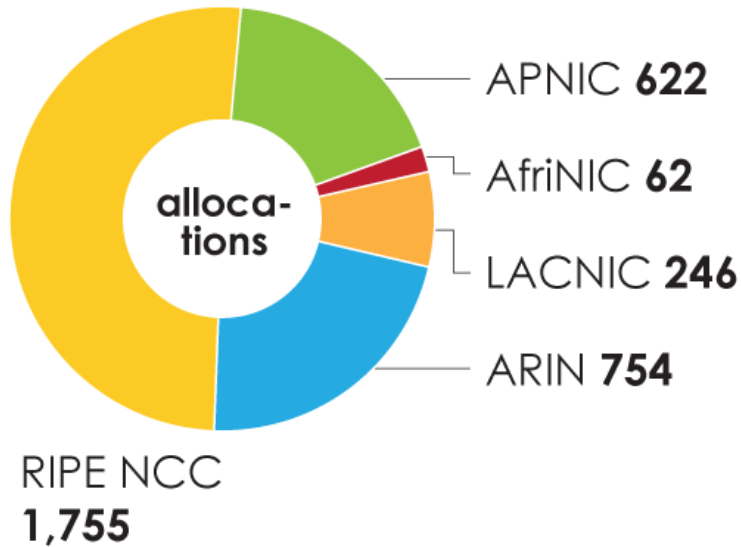

# IPv6 Allocations RIRs to LIRs/ISPs

How many allocations have been made by each RIR by year?

Number Resource Organization  
1993.0.0.203  
2001.6.10.240  
193.0.0.202  
62.109.128  
195.048.02.03  
193.0.0.205  
2001.6.10.240  
193.0.0.202  
62.109.128  
195.048.02.03  
178.12.09.02  
2001.6.10.240  
193.0.0.203  
2001.6.10.240  
193.0.0.202  
62.109.128  
195.048.02.03  
2001.6.10.240  
193.0.0.203  
2001.6.10.240  
193.0.0.202  
62.109.128  
195.048.02.03  
2001.6.10.240  
193.0.0.203

# IPv6 ALLOCATIONS RIRs to LIRs/ISPs

(Jan 1999 – Dec 2009)

How many total allocations have been made by each RIR?

In terms of /32s, how much total space has each RIR allocated?