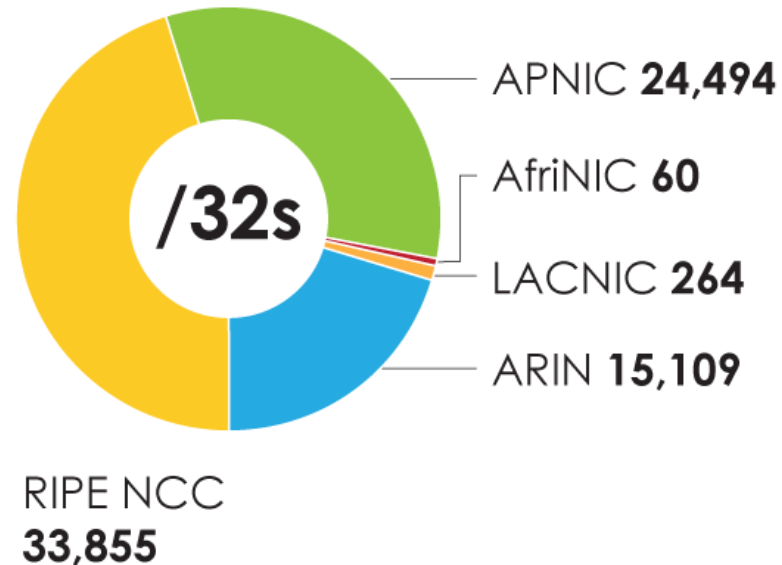

# IPv6 Allocations RIRs to LIRs/ISPs

How many allocations have been made by each RIR by year?

Number Resource Organization  
1993.0.0.203  
2001.6.10.240  
193.0.0.202  
62.109.128  
195.048.02.03  
193.0.0.205  
2001.6.10.240  
193.0.0.202  
62.109.128  
195.048.02.03  
178.12.09.02  
2001.6.10.240  
193.0.0.203  
2001.6.10.240  
193.0.0.202  
62.109.128  
195.048.02.03  
2001.6.10.240  
193.0.0.203  
2001.6.10.240  
193.0.0.202  
62.109.128  
195.048.02.03  
2001.6.10.240  
193.0.0.203

# IPv6 ALLOCATIONS RIRs to LIRs/ISPs

(Jan 1999 – Dec 2009)

How many total allocations have been made by each RIR?

In terms of /32s, how much total space has each RIR allocated?