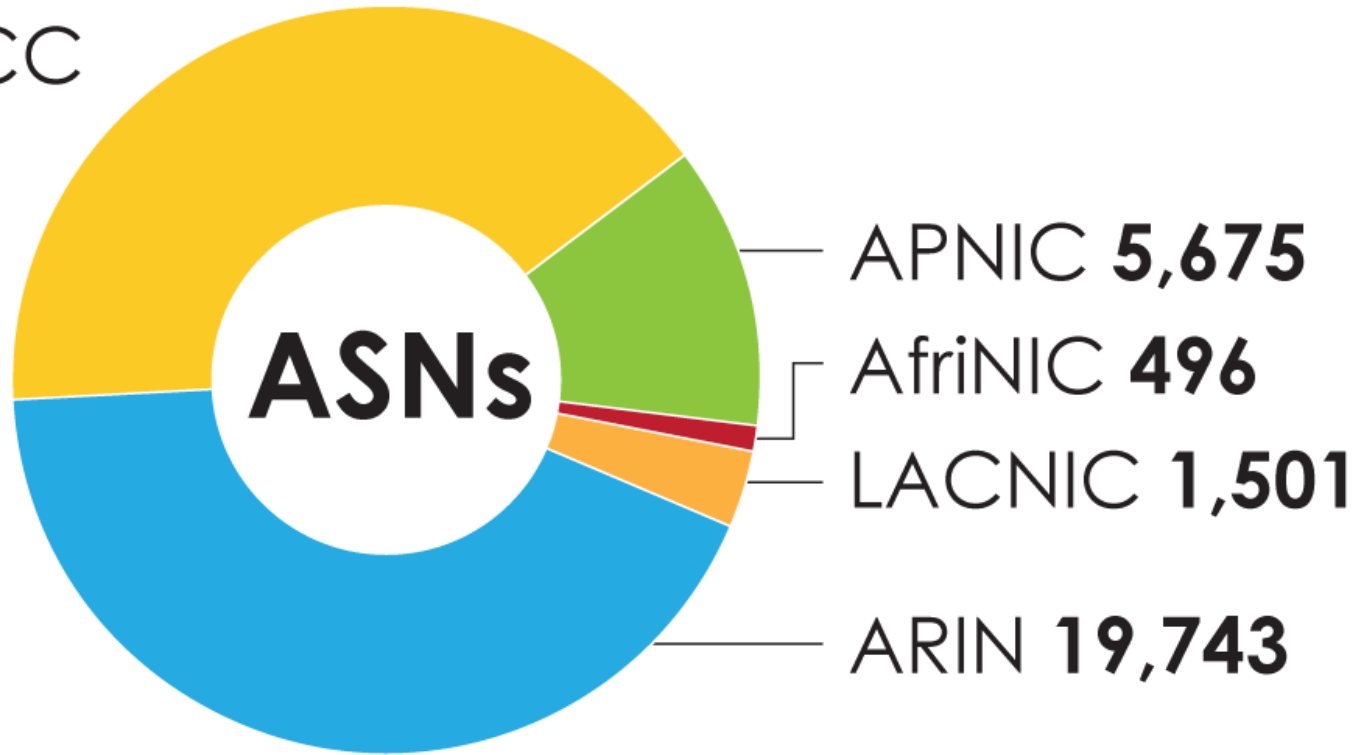

# ASN ASSIGNMENTS (RIRs TO CUSTOMERS)

How many ASNs has each RIR assigned by year?

1933.0.0.202 62.109.128.195.048.02.03.178.12.02.02 2001.610.240.193.0.0.203  
 1933.0.0.203 2001.610.240.0.193.0.0.202 62.109.128.195.048.02.03.178.12.02.02 2001.610.240.193.0.0.203  
 2001.610.240.0.193.0.0.202 62.109.128.195.048.02.03.178.12.02.02 2001.610.240.193.0.0.203  
 Number Resource Organization

# ASN ASSIGNMENTS (RIRs TO CUSTOMERS)

How many total ASNs has each RIR assigned?  
(Jan 1999 – Dec 2009)

RIPE NCC  
**18,851**

2001:610:240:0-193.0.0.202 62.109.128.195:048.02.03 128.12.02.02 2001:610:240 193.0.0.203  
62.109.128.195:048.02.03 2001:610:240-193.0.0.205 2001:610:240-0 193.0.0.202  
193.0.0.203 2001:610:240:0-199.0.0.202 62.109.128.195:048.02.03 178.12.09.02 2001:610:240 193.0.0.203  
2001:610:240-0 193.0.0.202 62.109.128.195:048.02.03 2001:610:240-0 193.0.0.202  
Number Resource Organization