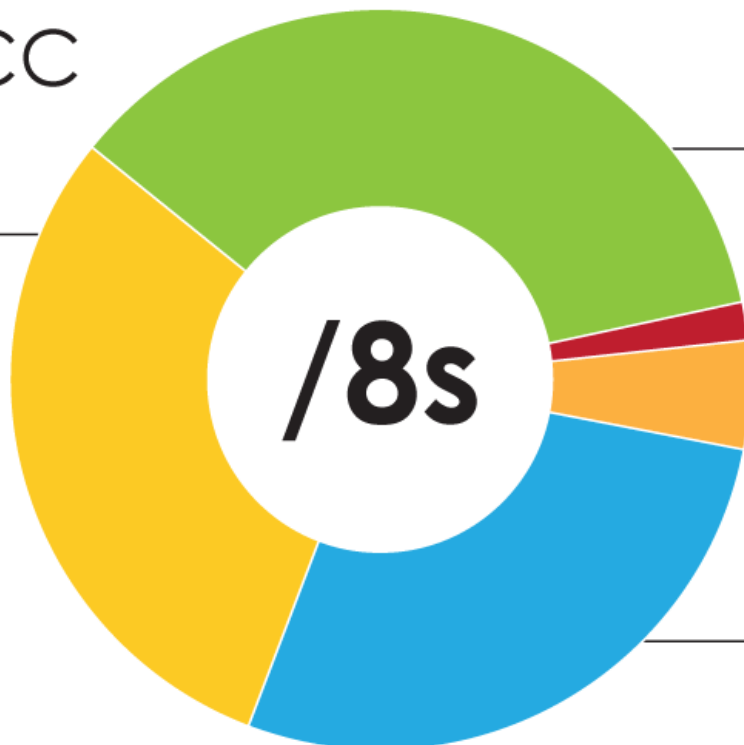

0

AfriNIC APNIC ARIN LACNIC RIPE NCC

'99 '00 '01 '02 '03 '04 '05 '06 '07 '08 '09

2001:610:240:0 193.0.0.202 62.109.128 195.048.02.03 178.12.09.02 2001:610:240 193.0.0.203  
62.109.128 195.048.02.03 178.12.09.02 2001:610:240 193.0.0.202  
193.0.0.203 2001:610:240:0 199.0.0.202 62.109.128 195.048.02.03 178.12.09.02 2001:610:240 193.0.0.203  
2001:610:240:0 193.0.0.202 62.109.128 195.048.02.03 178.12.09.02 2001:610:240 193.0.0.203  
Number Resource Organization

# IPv4 ADDRESS SPACE ISSUED (RIRs TO CUSTOMERS)

In terms of /8s, how much total space has each RIR issued?  
(Jan 1999 – Dec 2009)

RIPE NCC  
**25.69**

APNIC **30.74**

AfriNIC **1.24**

LACNIC **4.19**

ARIN **23.51**