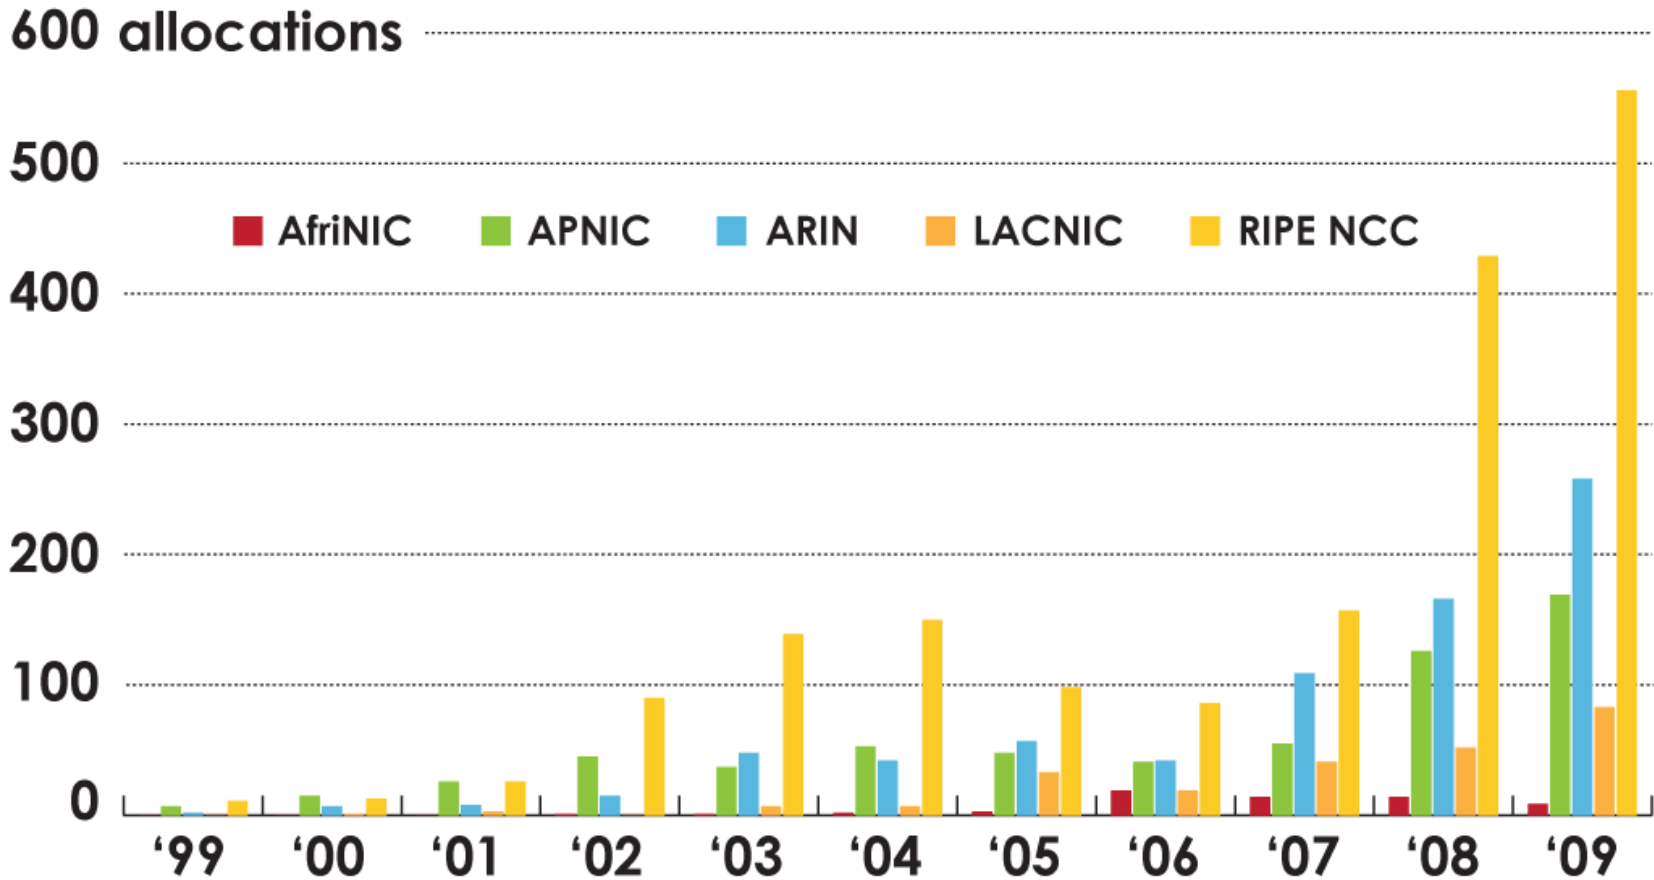

Number Resource Organization
1993.0.0.203
2001.6.10.240
193.0.0.202
62.109.128
195.048.02.03
193.0.0.205
2001.6.10.240
193.0.0.202
62.109.128
195.048.02.03
178.12.09.02
2001.6.10.240
193.0.0.203
2001.6.10.240
193.0.0.202
62.109.128
195.048.02.03
2001.6.10.240
193.0.0.203
2001.6.10.240
193.0.0.202
62.109.128
195.048.02.03
2001.6.10.240
193.0.0.203