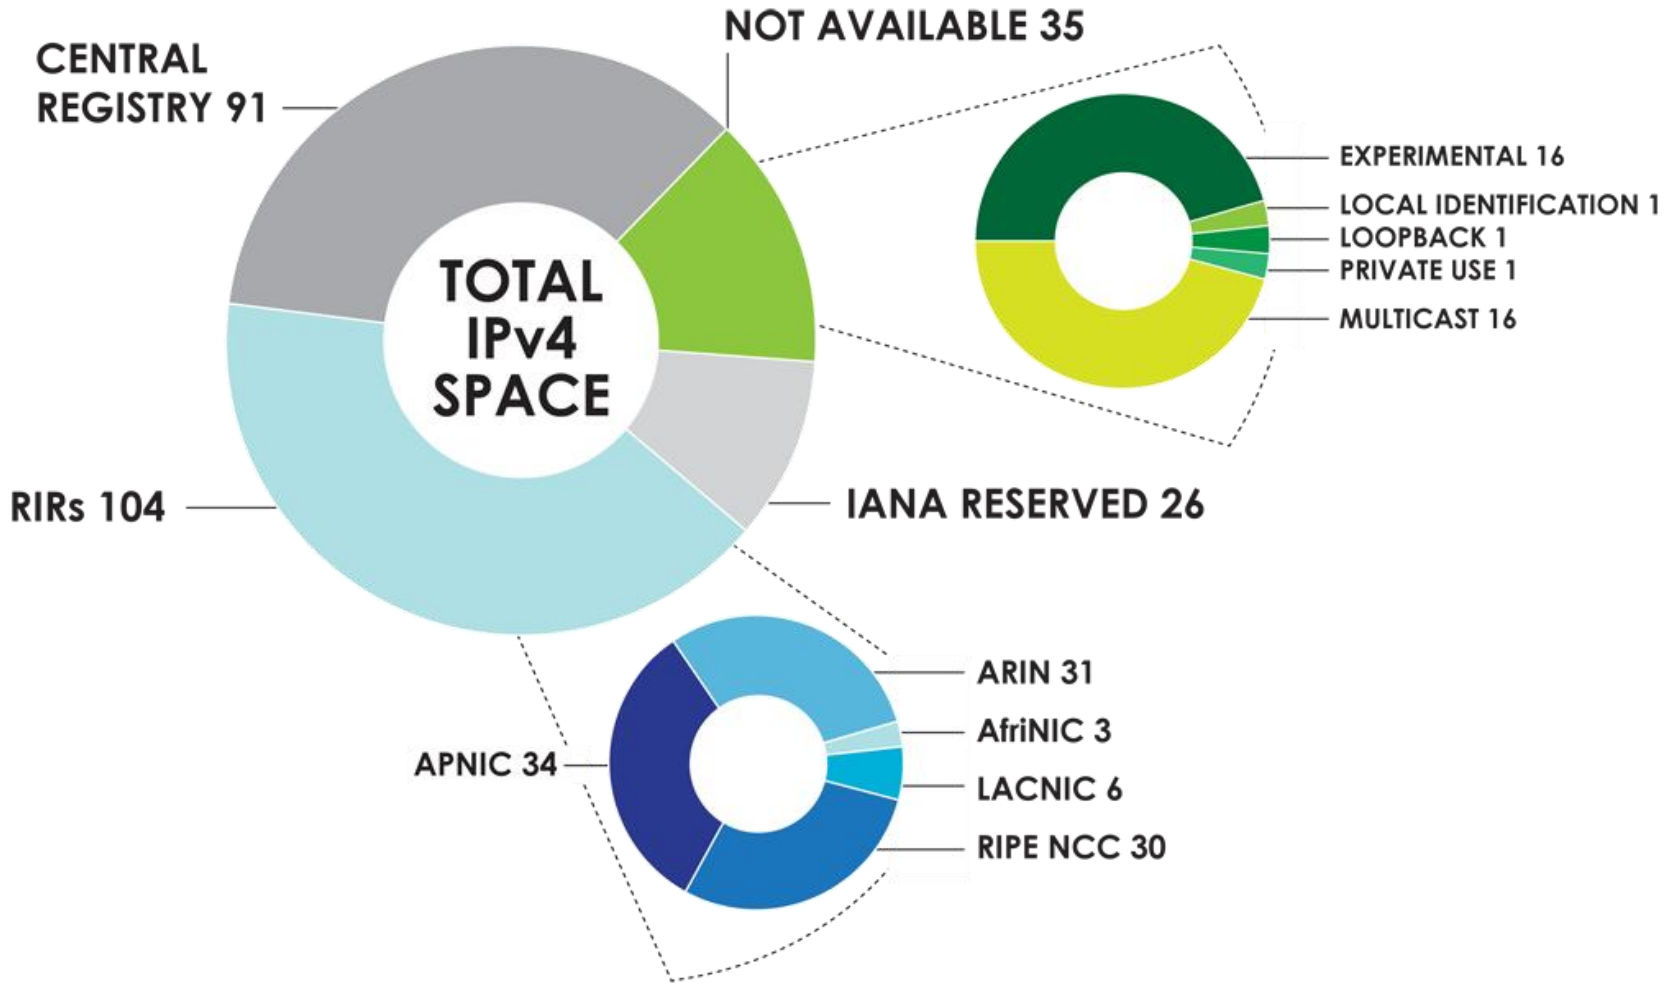

IPv4 ADDRESS SPACE

What is the status of each of the 256 /8s?

2001:610:240:0-193:0:0:202 62:109:128-195:0:0:0/3 178:12:0:0/2 2001:610:240-193:0:0:203
62:109:128-195:0:0:0/3 2001:610:240-193:0:0:203
193:0:0:203 2001:610:240:0-193:0:0:202 62:109:128-195:0:0:0/3 178:12:0:0/2 2001:610:240-193:0:0:203
2001:610:240:0-193:0:0:202 62:109:128-195:0:0:0/3 178:12:0:0/2 2001:610:240-193:0:0:203
Number Resource Organization