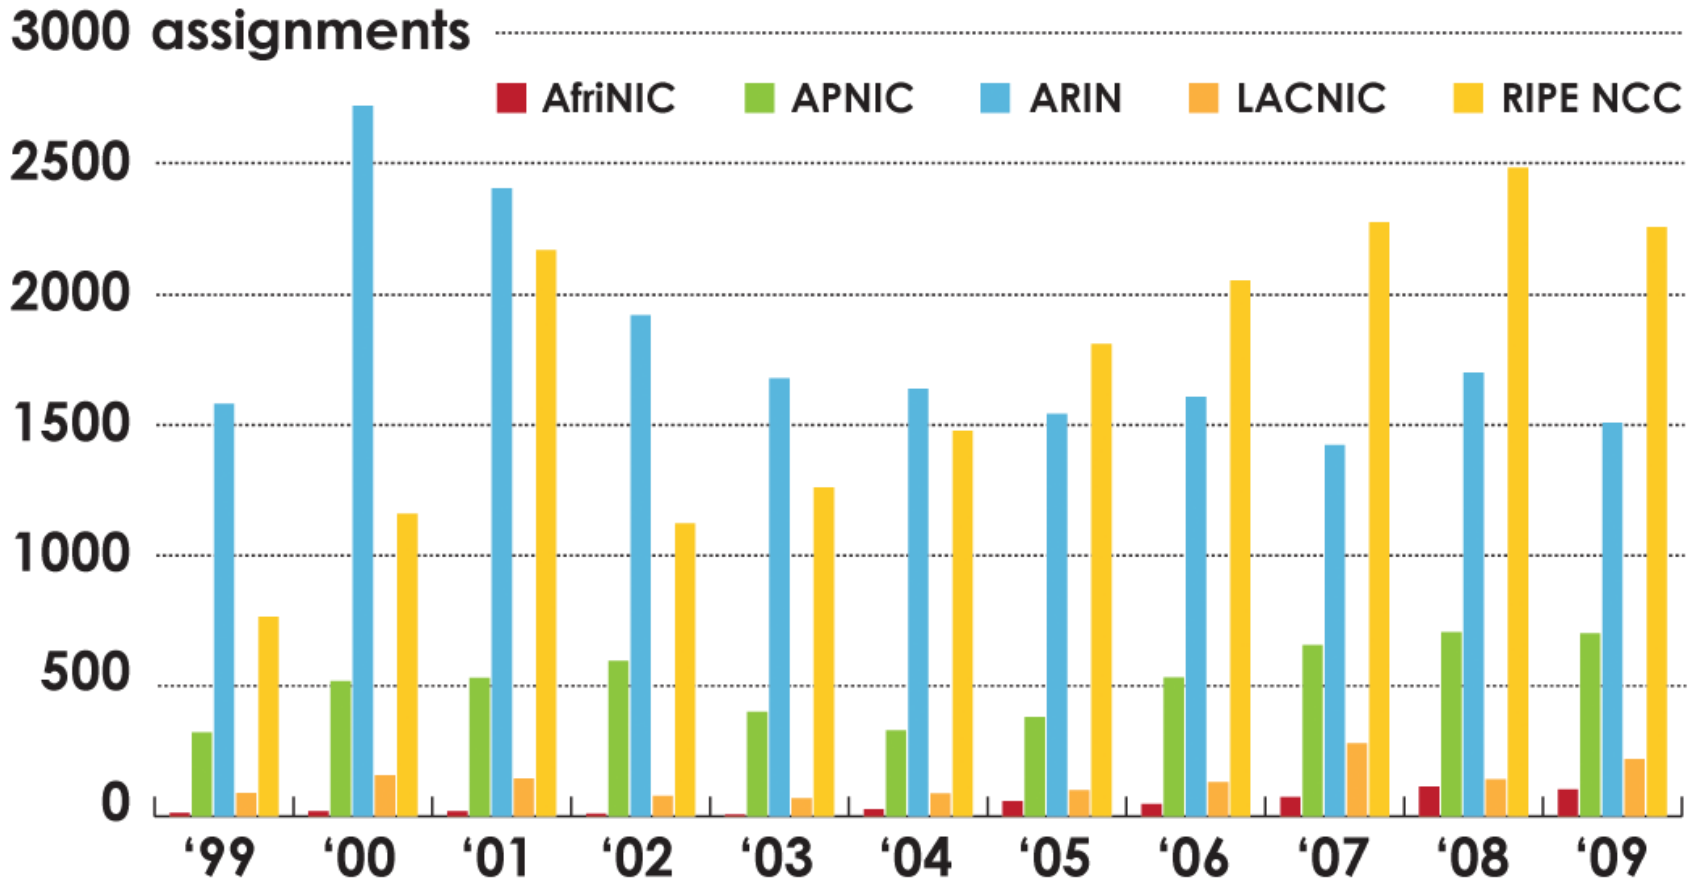

1933.0.0.202 62.109.128.195.048.02.03.178.12.02.02 2001.610.240.193.0.0.203
1933.0.0.203 2001.610.240.0.193.0.0.202 62.109.128.195.048.02.03.178.12.02.02 2001.610.240.193.0.0.203
2001.610.240.0.193.0.0.202 62.109.128.195.048.02.03.178.12.02.02 2001.610.240.193.0.0.203
Number Resource Organization