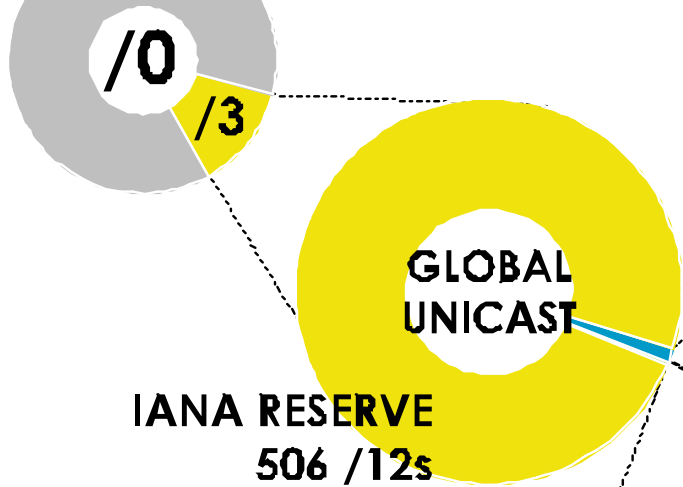

IPv6 ADDRESS SPACE

How much has been allocated to the RIRs?

ALL IPv6 SPACE