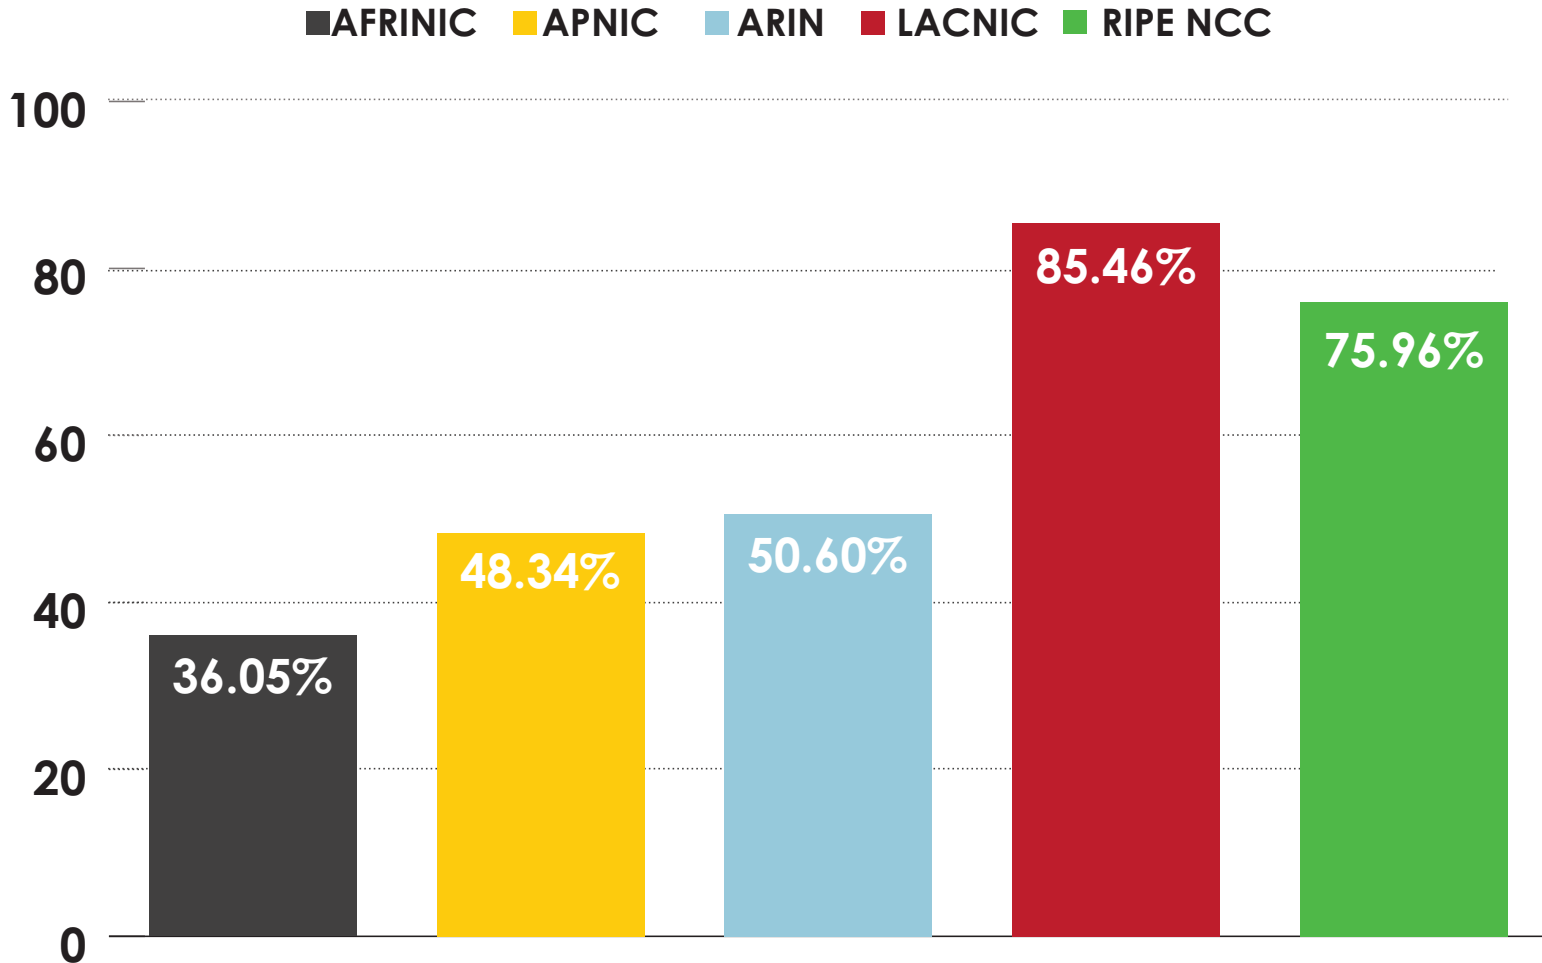

# IPv6 ALLOCATIONS (RIRs TO LIRs/ISPs)

How many total allocations have been made by each RIR?  
(Jan 1999 – June 2016)

2001:610:240:0-193:0:0:202 62:109:128 195:048:02:03 178:42:02:02 2001:610:240 193:0:0:203 195:048:02:03  
62:109:128 195:048:02:03 2001:610:240 193:0:0:202 62:109:128 195:048:02:03 178:42:02:02 2001:610:240 193:0:0:203  
193:0:0:203 2001:610:240:0-193:0:0:202 62:109:128 195:048:02:03 178:42:02:02 2001:610:240 193:0:0:203  
2001:610:240:0-193:0:0:202 62:109:128 195:048:02:03 178:42:02:02 2001:610:240 193:0:0:203  
Number Resource Organization

# IPv6 ASSIGNMENTS (RIRs TO END-USERS)

How many total assignments have been made by each RIR?  
(Jan 2002 – June 2016)

2001:610:240:0-193.0.0.202 62.109.128 195.048.02.03 178.42.02.02 2001:610:240 193.0.0.203 195.048.02.03  
62.109.128 195.048.02.03 2001:610:240 193.0.0.202  
193.0.0.203 2001:610:240:0-193.0.0.202 62.109.128 195.048.02.03 178.42.02.02 2001:610:240 193.0.0.203  
2001:610:240:0-193.0.0.202 62.109.128 195.048.02.03 178.42.02.02 2001:610:240 193.0.0.203  
Number Resource Organization

# PERCENTAGE OF MEMBERS WITH BOTH IPv4 AND IPv6 IN EACH RIR

2001:610:240:0 193.0.0.202 62 109 128 195 048 02 03 178 42 02 02 2001:610:240 193.0.0.203 195 048 02 03  
62 109 128 195 048 02 03 178 42 02 02 2001:610:240 193.0.0.202 62 109 128 195 048 02 03 178 42 02 02  
193.0.0.203 2001:610:240:0 193.0.0.202 62 109 128 195 048 02 03 178 42 02 02 2001:610:240 193.0.0.203  
2001:610:240:0 193.0.0.202 62 109 128 195 048 02 03 178 42 02 02 2001:610:240 193.0.0.203 195 048 02 03  
Number Resource Organization