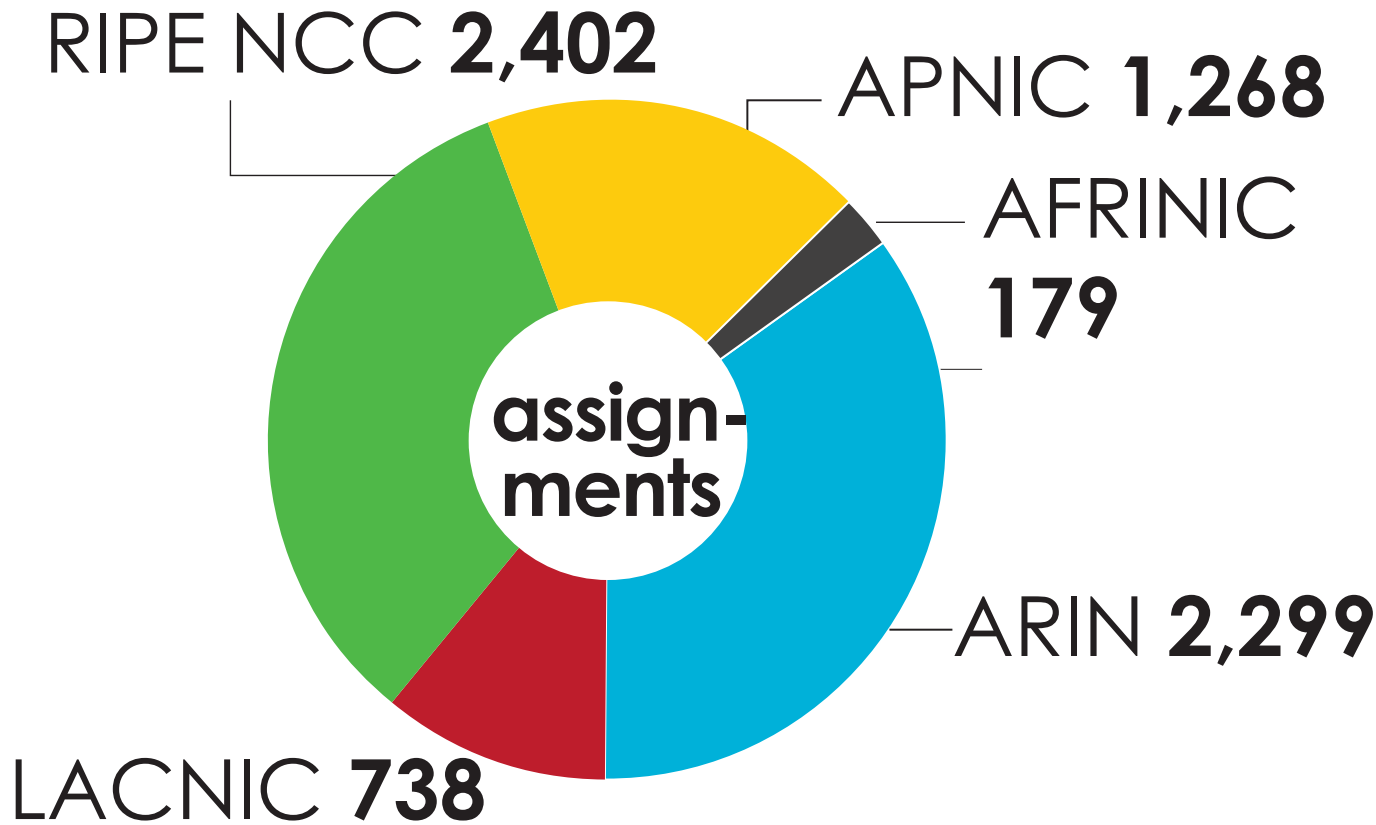

# ASN ASSIGNMENTS (RIRs TO CUSTOMERS)

How many total ASNs has each RIR assigned?  
(Jan 1999 – June 2016)

2001:610:240:0-193.0.0.202 62.109.128 195.048.02.03 178.42.02.02 2001:610:240 193.0.0.203 195.048.02.03  
62.109.128 195.048.02.03 2001:610:240 193.0.0.202 62.109.128 195.048.02.03 178.42.02.02 2001:610:240 193.0.0.203  
193.0.0.203 2001:610:240:0-193.0.0.202 62.109.128 195.048.02.03 178.42.02.02 2001:610:240 193.0.0.203  
2001:610:240:0-193.0.0.202 62.109.128 195.048.02.03 178.42.02.02 2001:610:240 193.0.0.203  
Number Resource Organization

# IPv6 ALLOCATIONS (RIRs TO LIRs/ISPs)

How many total allocations have been made by each RIR?  
(Jan 1999 – June 2016)

2001:610:240:0-193:0:0:202 62:109:128 195:048:02:03 178:42:02:02 2001:610:240 193:0:0:203 195:048:02:03  
62:109:128 195:048:02:03 2001:610:240 193:0:0:202 62:109:128 195:048:02:03 178:42:02:02 2001:610:240 193:0:0:203  
193:0:0:203 2001:610:240:0-193:0:0:202 62:109:128 195:048:02:03 178:42:02:02 2001:610:240 193:0:0:203  
2001:610:240:0-193:0:0:202 62:109:128 195:048:02:03 178:42:02:02 2001:610:240 193:0:0:203  
Number Resource Organization

# IPv6 ASSIGNMENTS (RIRs TO END-USERS)

How many total assignments have been made by each RIR?  
(Jan 2002 – June 2016)

2001:610:240:0-193.0.0.202 62.109.128 195.048.02.03 178.42.02.02 2001:610:240 193.0.0.203 195.048.02.03  
62.109.128 195.048.02.03 2001:610:240 193.0.0.202  
193.0.0.203 2001:610:240:0-193.0.0.202 62.109.128 195.048.02.03 178.42.02.02 2001:610:240 193.0.0.203  
2001:610:240:0-193.0.0.202 62.109.128 195.048.02.03 178.42.02.02 2001:610:240 193.0.0.203  
Number Resource Organization