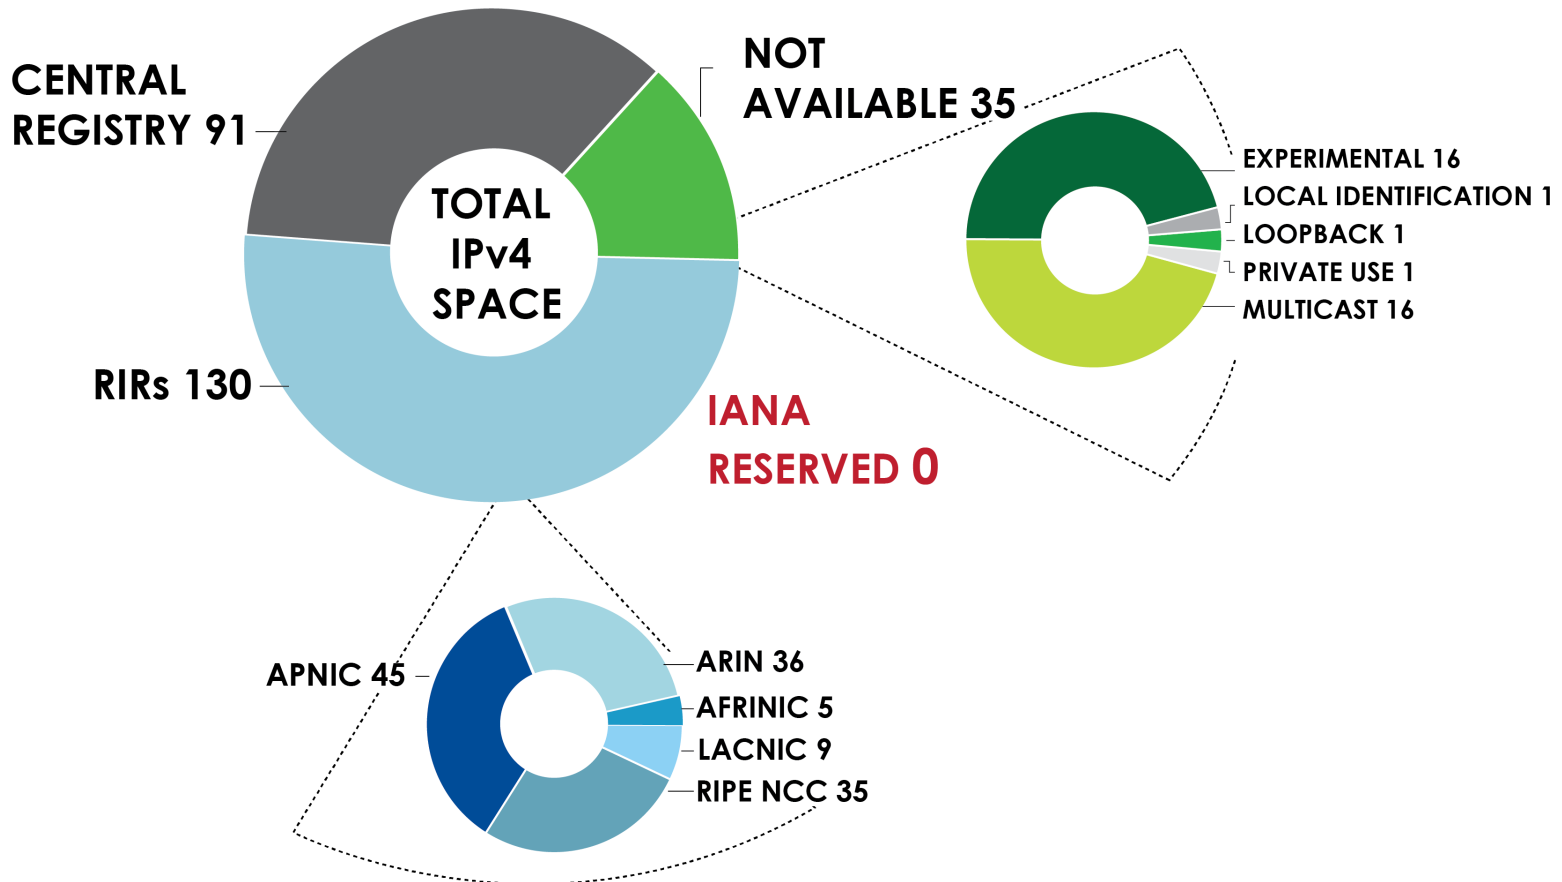

IPv4 ADDRESS SPACE

What is the status of each of the 256 /8s?

STATUS OF 256 /8s IPv4 ADDRESS SPACE

2001:610:240:0-1933:0:0:202 62:109:128 195:048:02:03 178:12:02:02 2001:610:240 193:0:0:203 195:048:02:03
62:109:128 195:048:02:03 2001:610:240 193:0:0:202 62:109:128 195:048:02:03 178:12:02:02 2001:610:240 193:0:0:203 195:048:02:03
193:0:0:203 2001:610:240:0-193:0:0:202 62:109:128 195:048:02:03 178:12:02:02 2001:610:240 193:0:0:203 195:048:02:03
2001:610:240:0-193:0:0:202 62:109:128 195:048:02:03 178:12:02:02 2001:610:240 193:0:0:203 195:048:02:03
Number Resource Organization