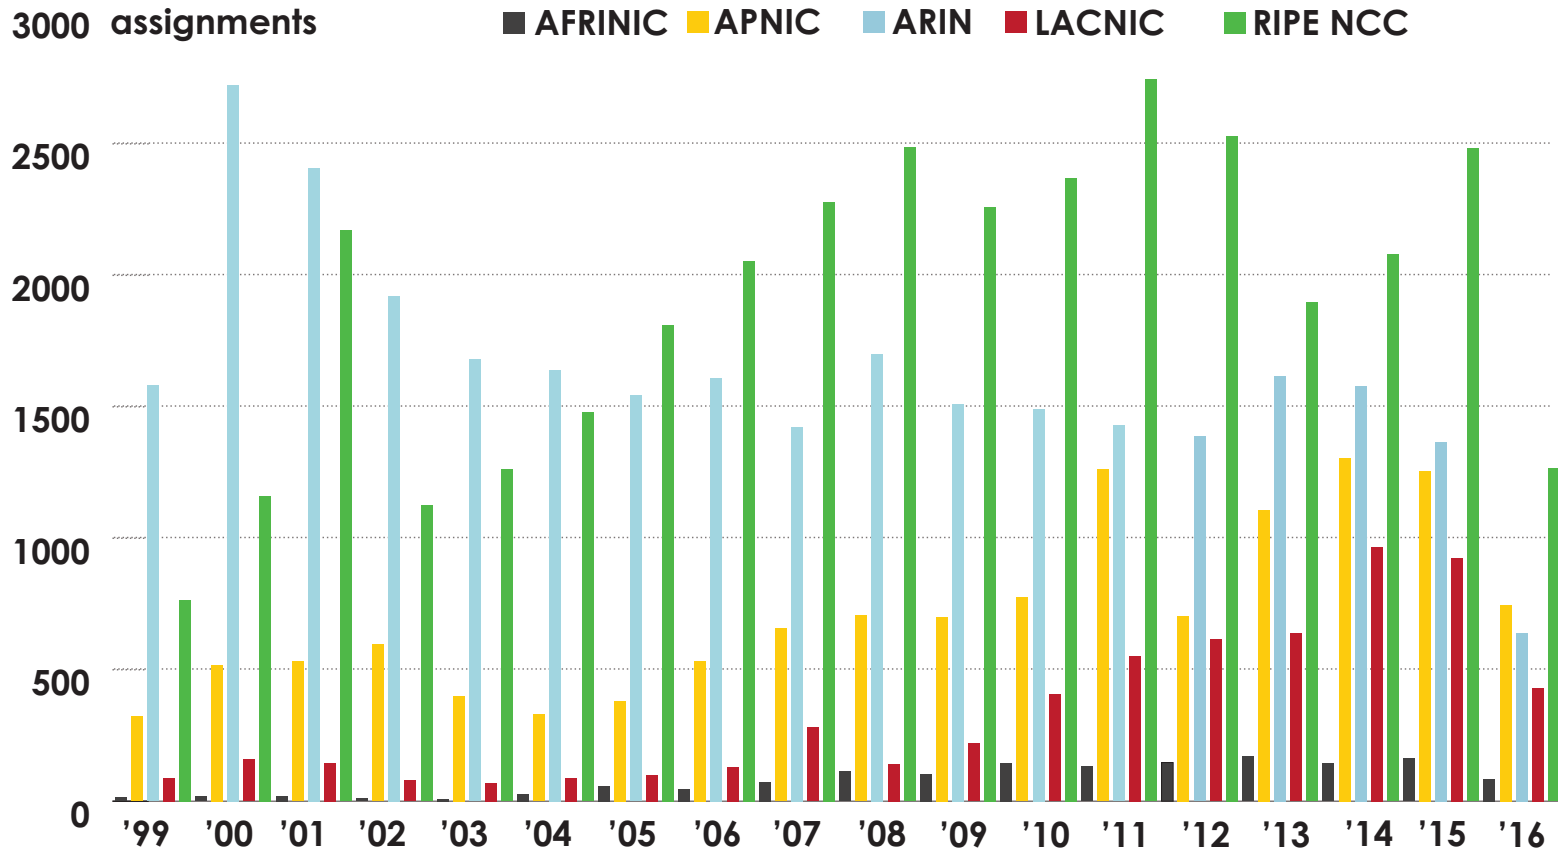

3

2

1

0

'99 '00 '01 '02 '03 '04 '05 '06 '07 '08 '09 '10 '11 '12 '13 '14 '15 '16

2001:610:240:0-193:0:0:202 62:109:128 195:048:02:03 178:42:02:02 2001:610:240 193:0:0:203 195:048:02:03  
 62:109:128 195:048:02:03 193:0:0:202 62:109:128 195:048:02:03 178:42:02:02 2001:610:240 193:0:0:203 195:048:02:03  
 193:0:0:203 2001:610:240:0-193:0:0:202 62:109:128 195:048:02:03 178:42:02:02 2001:610:240 193:0:0:203 195:048:02:03  
 2001:610:240:0-193:0:0:202 62:109:128 195:048:02:03 178:42:02:02 2001:610:240 193:0:0:203 195:048:02:03  
 Number Resource Organization

# ASN ASSIGNMENTS (RIRs TO CUSTOMERS)

How many ASNs has each RIR assigned by year?

2001:610:240:0-1933:0:0:202 62:109:128 195:048:02:03 178:12:02:02 2001:610:240 193:0:0:203 195:048:02:03  
62:109:128 195:048:02:03 2001:610:240 193:0:0:202 2001:610:240 193:0:0:203 195:048:02:03  
193:0:0:203 2001:610:240:0-1933:0:0:202 62:109:128 195:048:02:03 178:12:02:02 2001:610:240 193:0:0:203  
2001:610:240:0-1933:0:0:202 62:109:128 195:048:02:03 178:12:02:02 2001:610:240 193:0:0:203 195:048:02:03  
Number Resource Organization