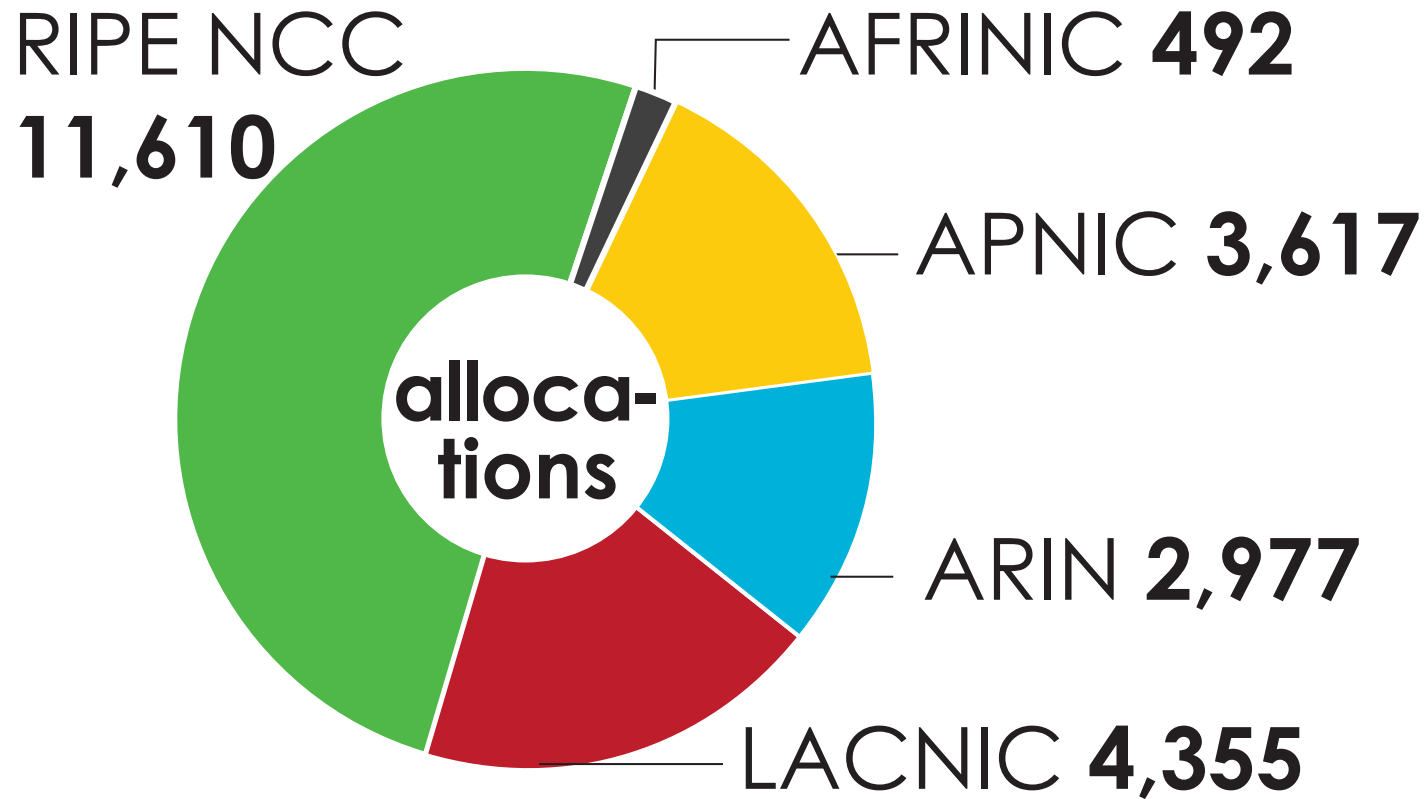

# ASN ASSIGNMENTS (RIRs TO CUSTOMERS)

How many ASNs has each RIR assigned by year?

2001:610:240:0-1933:0:0:202 62:109:128 195:048:02:03 178:12:02:02 2001:610:240 193:0:0:203 195:048:02:03  
62:109:128 195:048:02:03 2001:610:240 193:0:0:202 2001:610:240 193:0:0:203 195:048:02:03  
193:0:0:203 2001:610:240:0-1933:0:0:202 62:109:128 195:048:02:03 178:12:02:02 2001:610:240 193:0:0:203  
2001:610:240:0-1933:0:0:202 62:109:128 195:048:02:03 178:12:02:02 2001:610:240 193:0:0:203 195:048:02:03  
Number Resource Organization

# ASN ASSIGNMENTS (RIRs TO CUSTOMERS)

How many total ASNs has each RIR assigned?  
(Jan 1999 – June 2016)

2001:610:240:0-193.0.0.202 62.109.128 195.048.02.03 178.42.02.02 2001:610:240 193.0.0.203 195.048.02.03  
62.109.128 195.048.02.03 2001:610:240 193.0.0.202 62.109.128 195.048.02.03 178.42.02.02 2001:610:240 193.0.0.203  
193.0.0.203 2001:610:240:0-193.0.0.202 62.109.128 195.048.02.03 178.42.02.02 2001:610:240 193.0.0.203  
2001:610:240:0-193.0.0.202 62.109.128 195.048.02.03 178.42.02.02 2001:610:240 193.0.0.203  
Number Resource Organization

# IPv6 ALLOCATIONS (RIRs TO LIRs/ISPs)

How many total allocations have been made by each RIR?  
(Jan 1999 – June 2016)

2001:610:240:0-193:0:0:202 62:109:128 195:048:02:03 178:42:02:02 2001:610:240 193:0:0:203 195:048:02:03  
62:109:128 195:048:02:03 2001:610:240 193:0:0:202 62:109:128 195:048:02:03 178:42:02:02 2001:610:240 193:0:0:203  
193:0:0:203 2001:610:240:0-193:0:0:202 62:109:128 195:048:02:03 178:42:02:02 2001:610:240 193:0:0:203  
2001:610:240:0-193:0:0:202 62:109:128 195:048:02:03 178:42:02:02 2001:610:240 193:0:0:203  
Number Resource Organization