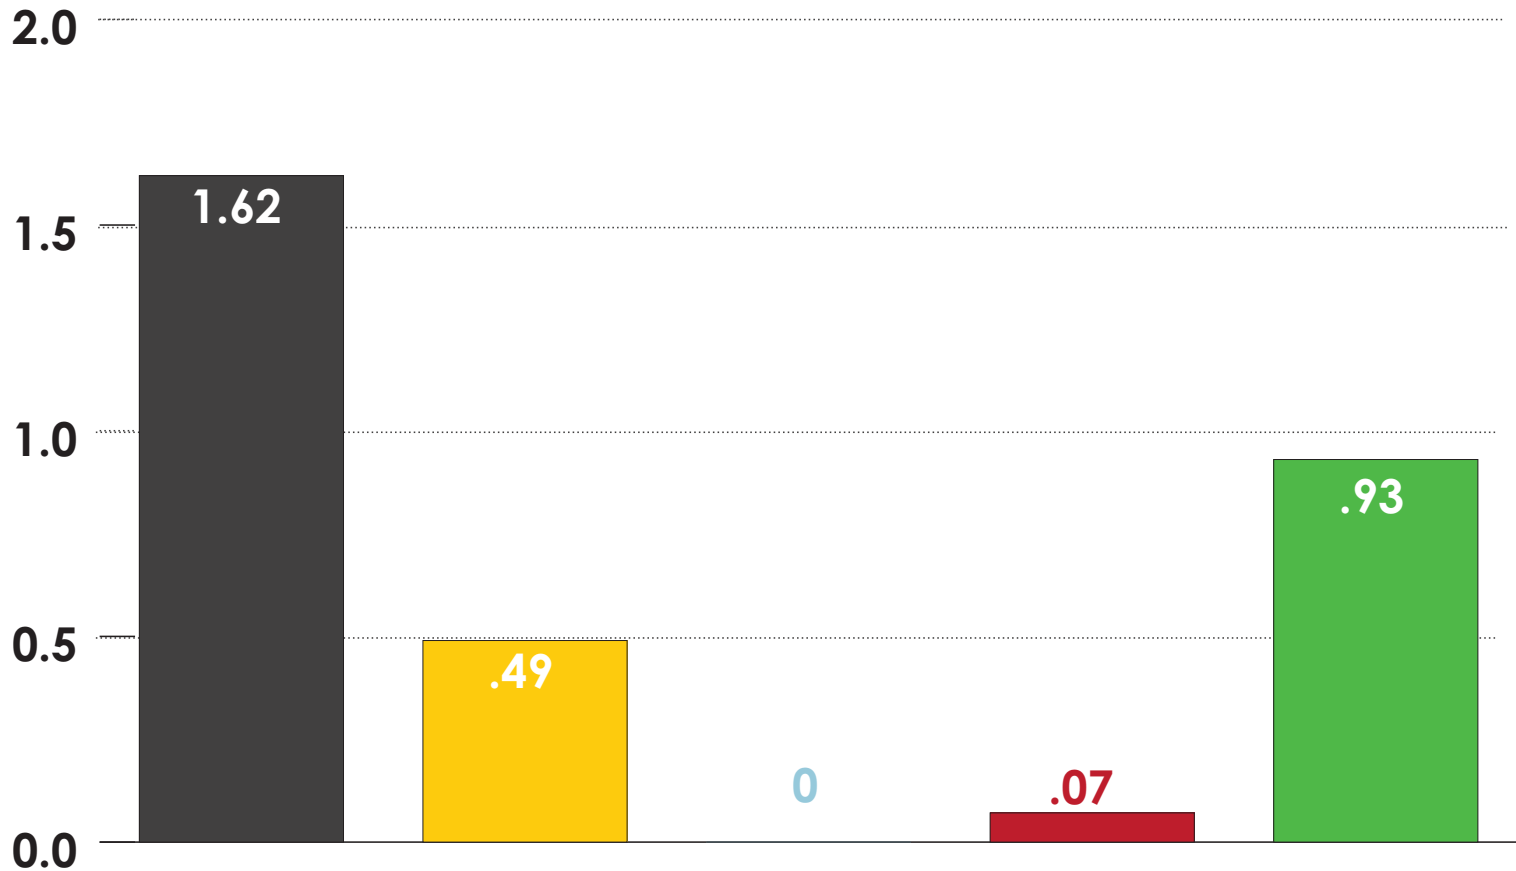

AVAILABLE IPv4 /8s IN EACH RIR

■ AFRINIC ■ APNIC ■ ARIN ■ LACNIC ■ RIPE NCC

2001:610:240:0-193:0:0:202 62:109:128 195:048:02:03 178:12:02:02 2001:610:240 193:0:0:203 195:048:02:03
62:109:128 195:048:02:03 193:0:0:202 62:109:128 2001:610:240 193:0:0:203 2001:610:240:0-193:0:0:202
193:0:0:203 2001:610:240:0-193:0:0:202 62:109:128 195:048:02:03 178:12:02:02 2001:610:240 193:0:0:203
2001:610:240:0-193:0:0:202 62:109:128 195:048:02:03 178:12:02:02 2001:610:240 193:0:0:203 195:048:02:03
Number Resource Organization