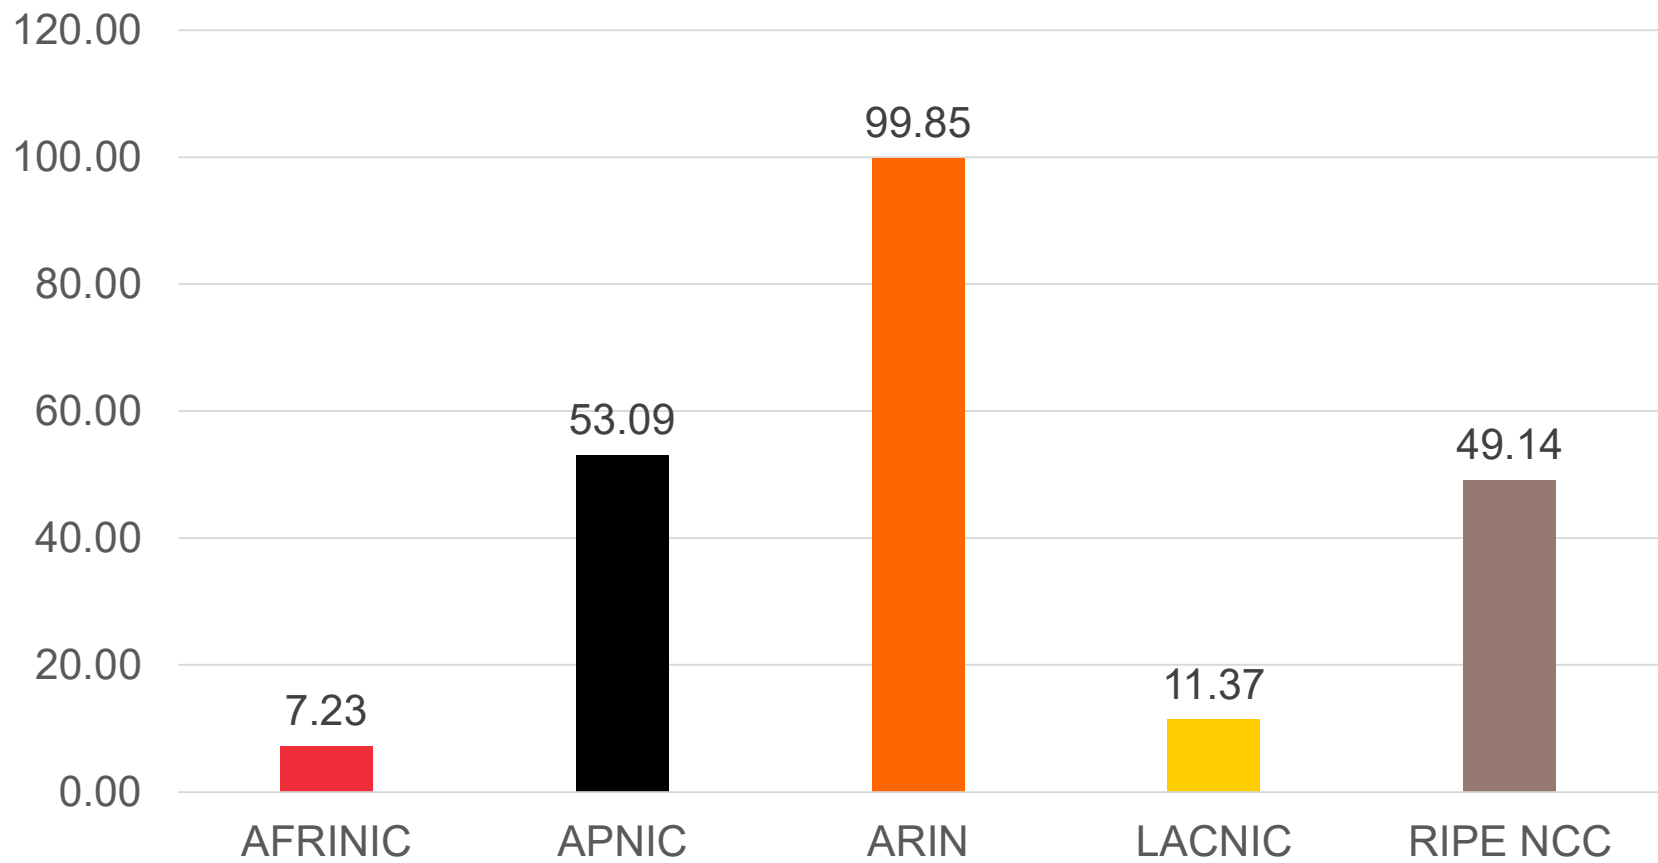

Internet Number Resource Status Report

Prepared by
Regional Internet Registries
AFRINIC, APNIC, ARIN, LACNIC, RIPE NCC

As of 31 Dec 2019

All IPv4 Address Space

Distribution of the 256 /8s

Total IPv4 Addresses Managed by each RIR

In terms of /8s

Available IPv4 Space in each RIR

In terms of /8s

IPv4 Space issued by RIRs

In terms of /8s, how much space has each RIR issued per year?

IPv4 Transfers

(exclusive M&A)

Intra-RIR IPv4 Transfers