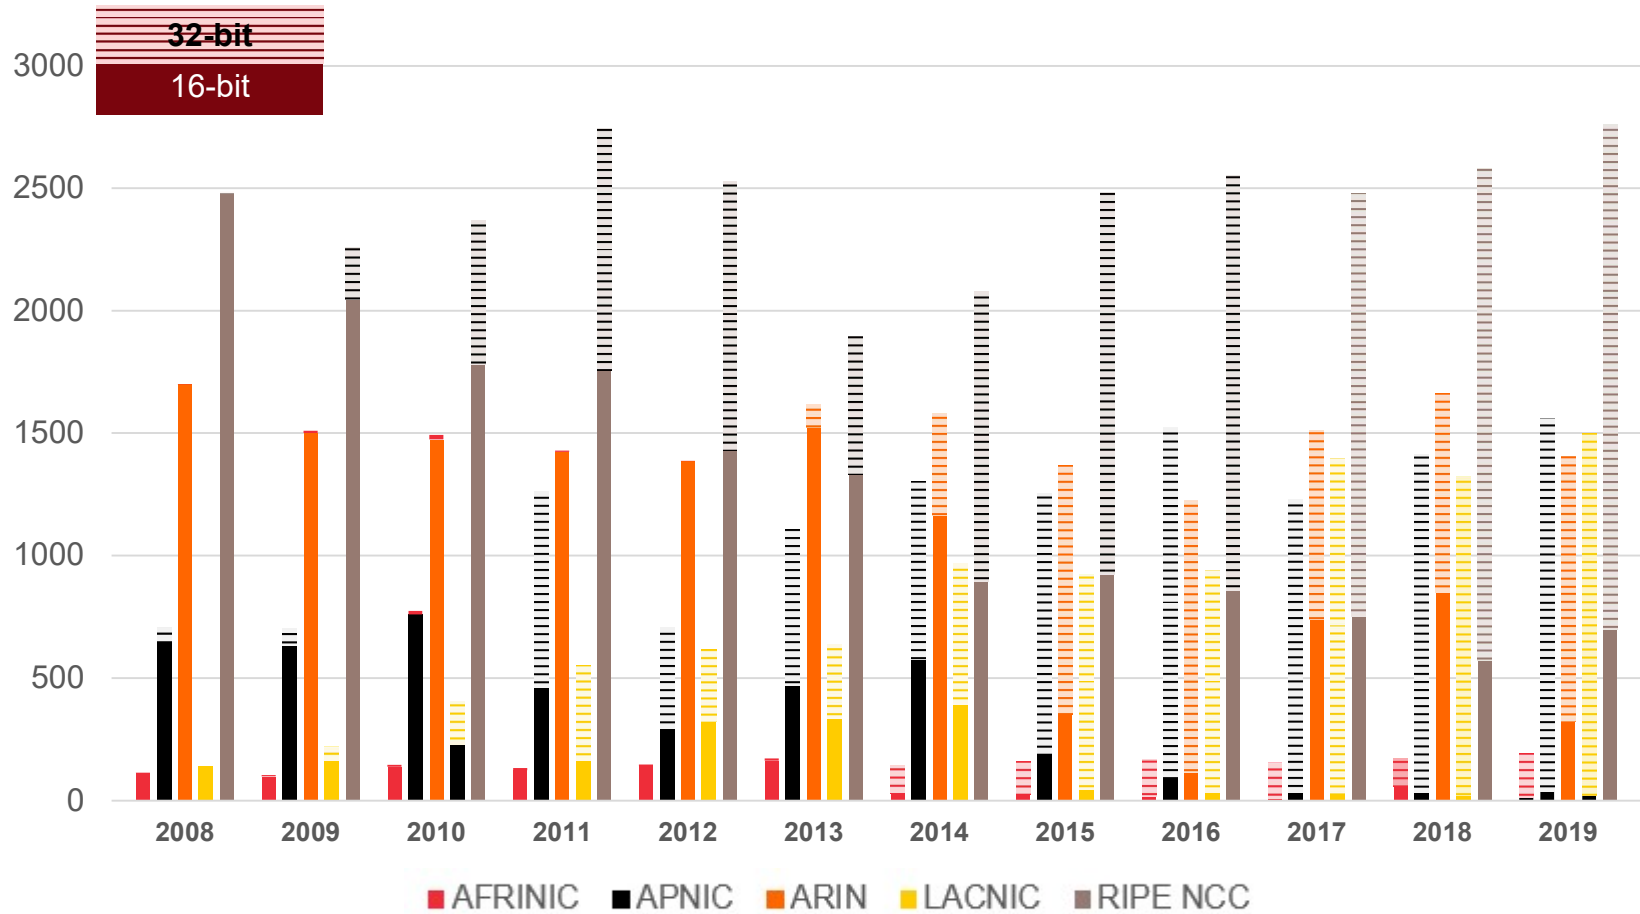

IPv6 Assignments Issued by RIRs

How many prefixes has each RIR assigned per year?

Total Assigned IPv6 Space

Total size of IPv6 space (in /48s) that each RIR has assigned

Percentage of Members with IPv6 in each RIR

AS Numbers

AS Numbers

All ASNs

ASN Assignments by RIRs

How many ASNs has each RIR issued per year?

Total ASNs Assigned by each RIR

References

- NRO Statistics
www.nro.net/statistics
- IANA Number Resources
<https://www.iana.org/numbers>