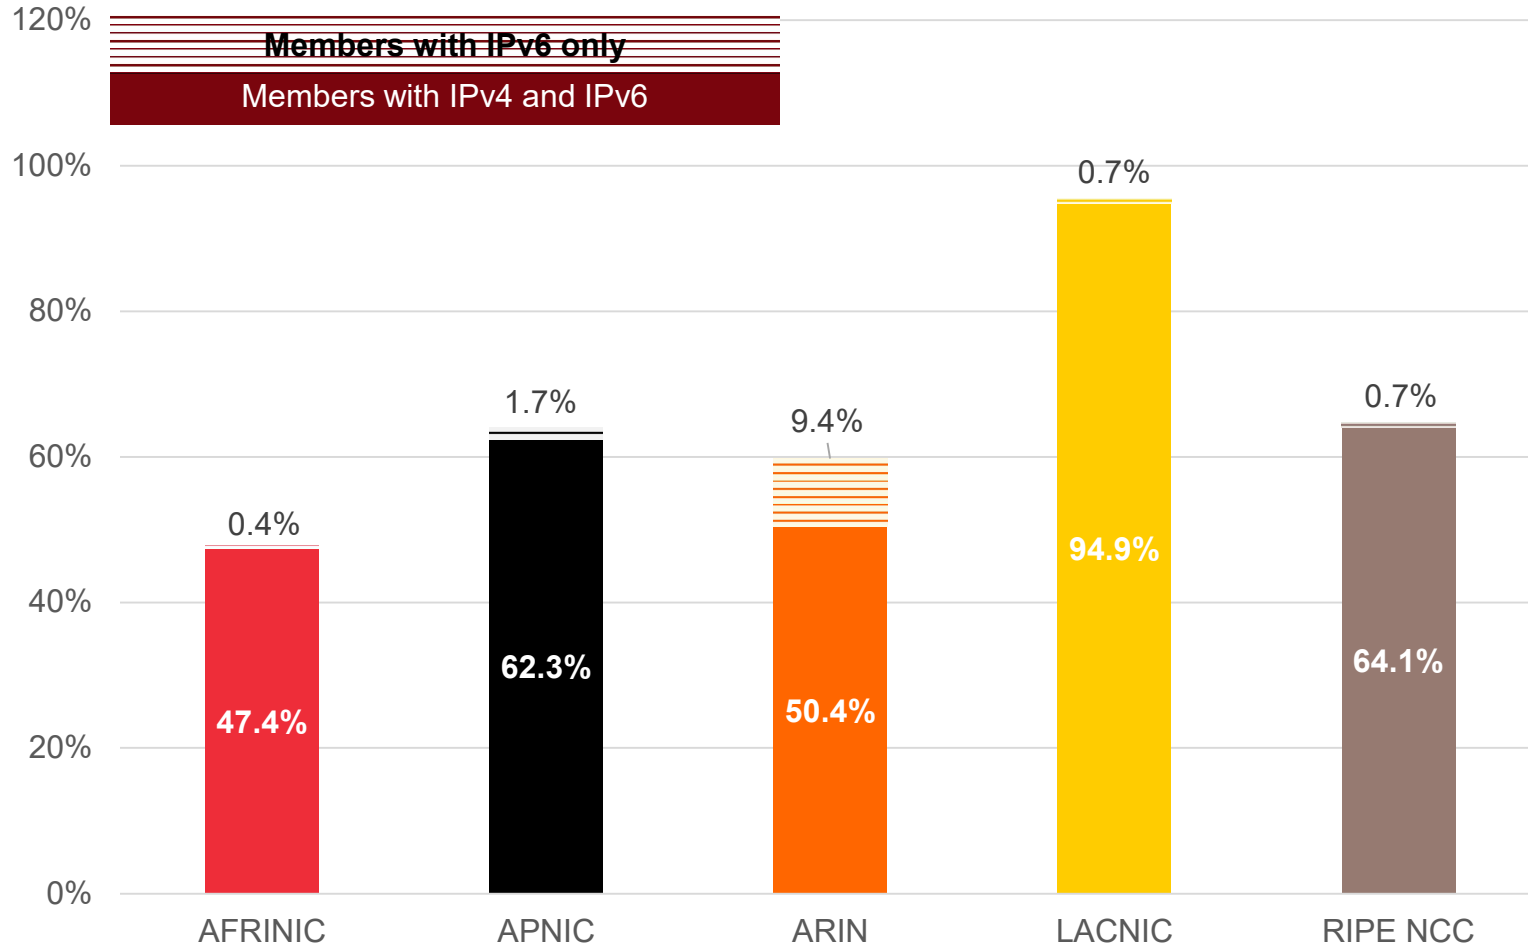

IPv6

All IPv6 Address Space

How much has been allocated to the RIRs?

IPv6 Allocations Issued by RIRs

How many prefixes has each RIR allocated per year?

Total Allocated IPv6 Space

Total size of IPv6 space (in /32s) that each RIR has allocated

IPv6 Assignments Issued by RIRs

How many prefixes has each RIR assigned per year?

Total Assigned IPv6 Space

Total size of IPv6 space (in /48s) that each RIR has assigned

Percentage of Members with IPv6 in each RIR