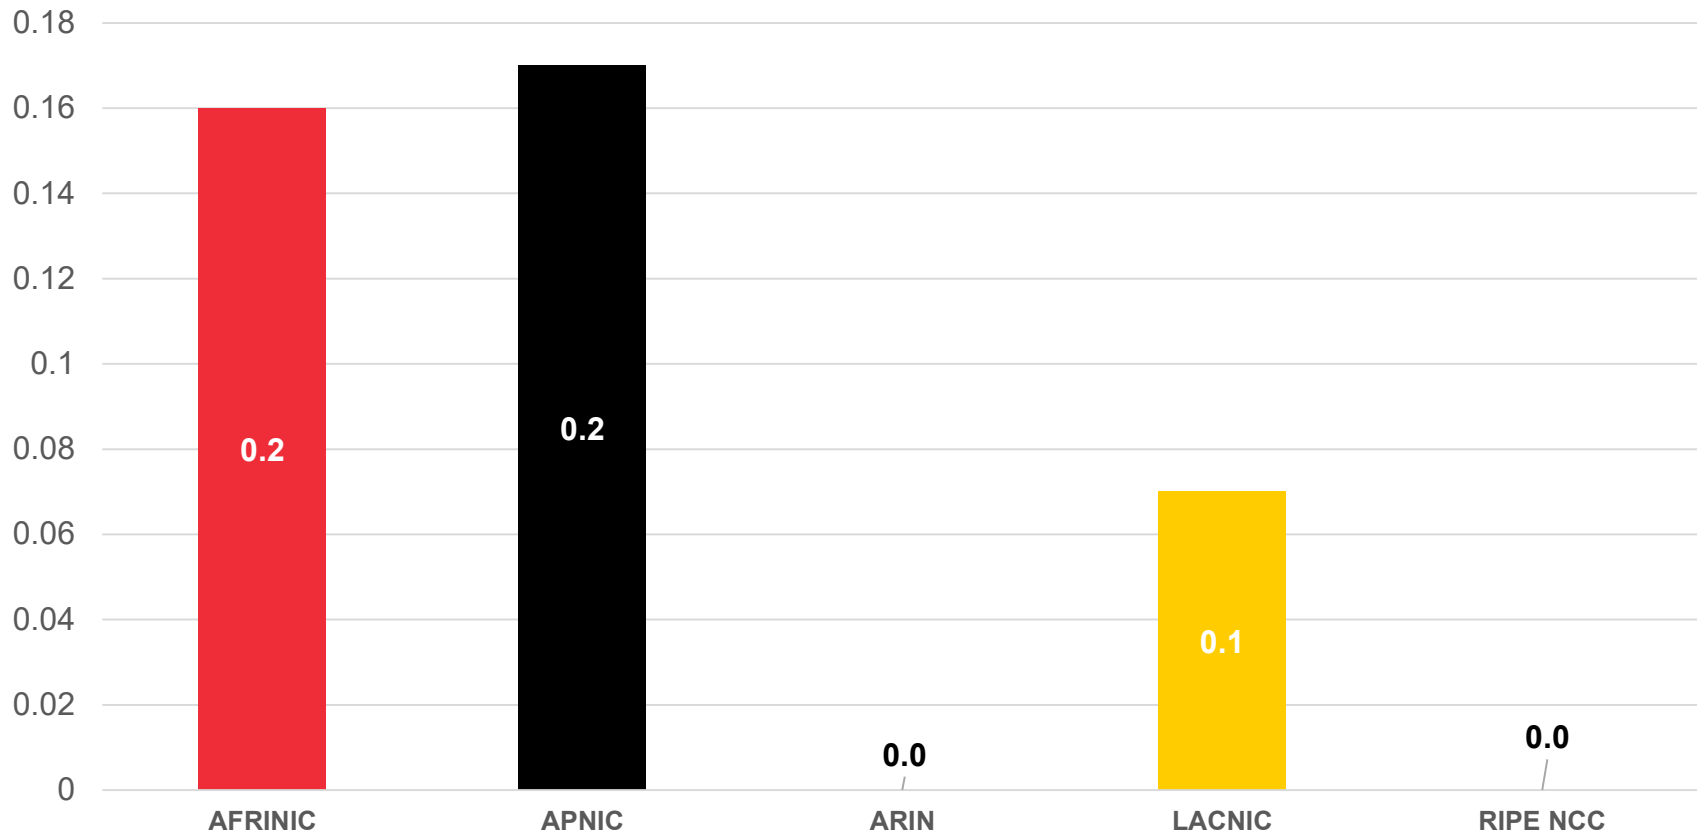

Internet Number Resource Status Report

Prepared by
Regional Internet Registries
AFRINIC, APNIC, ARIN, LACNIC, RIPE NCC

As of 31 Dec 2019

All IPv4 Address Space

Distribution of the 256 /8s

Total IPv4 Addresses Managed by each RIR

In terms of /8s

Available IPv4 Space in each RIR

In terms of /8s

IPv4 Space issued by RIRs

In terms of /8s, how much space has each RIR issued per year?

IPv4 Transfers

(exclusive M&A)

Intra-RIR IPv4 Transfers

Number of transfers per year

Intra-RIR IPv4 Transfers

Number of addresses transferred by year

Inter-RIR IPv4 Transfers

Total number of IPv4 transfers between RIRs

Inter-RIR IPv4 Transfers

Total number of IPv4 addresses transferred between RIRs