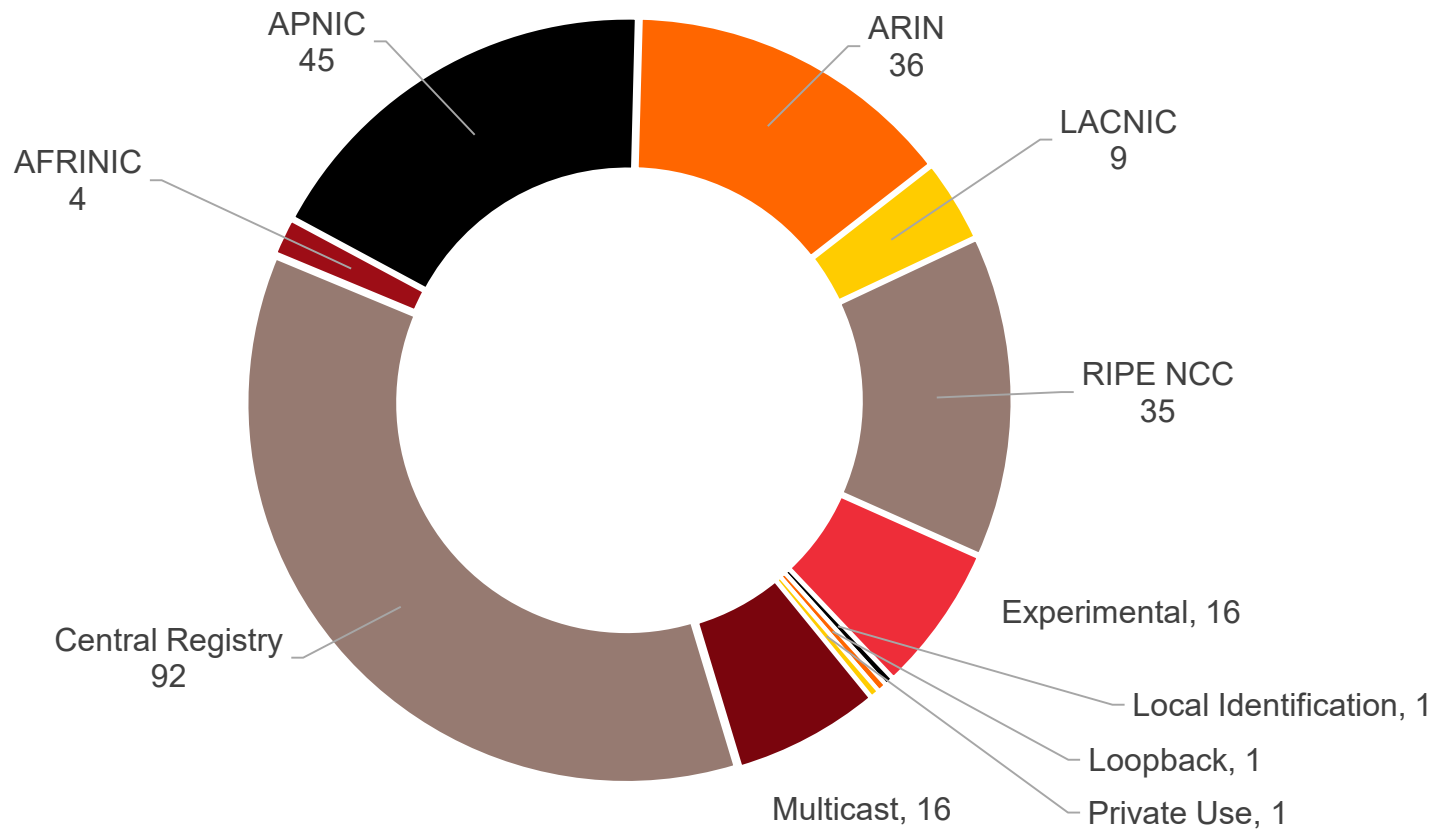

Internet Number Resource Status Report

Prepared by
Regional Internet Registries
AFRINIC, APNIC, ARIN, LACNIC, RIPE NCC

As of 31 Dec 2019

All IPv4 Address Space

Distribution of the 256 /8s

Total IPv4 Addresses Managed by each RIR

In terms of /8s

Available IPv4 Space in each RIR

In terms of /8s

IPv4 Space issued by RIRs

In terms of /8s, how much space has each RIR issued per year?

IPv4 Transfers

(exclusive M&A)

Intra-RIR IPv4 Transfers

Number of transfers per year

Intra-RIR IPv4 Transfers

Number of addresses transferred by year

Inter-RIR IPv4 Transfers

Total number of IPv4 transfers between RIRs

Inter-RIR IPv4 Transfers

Total number of IPv4 addresses transferred between RIRs