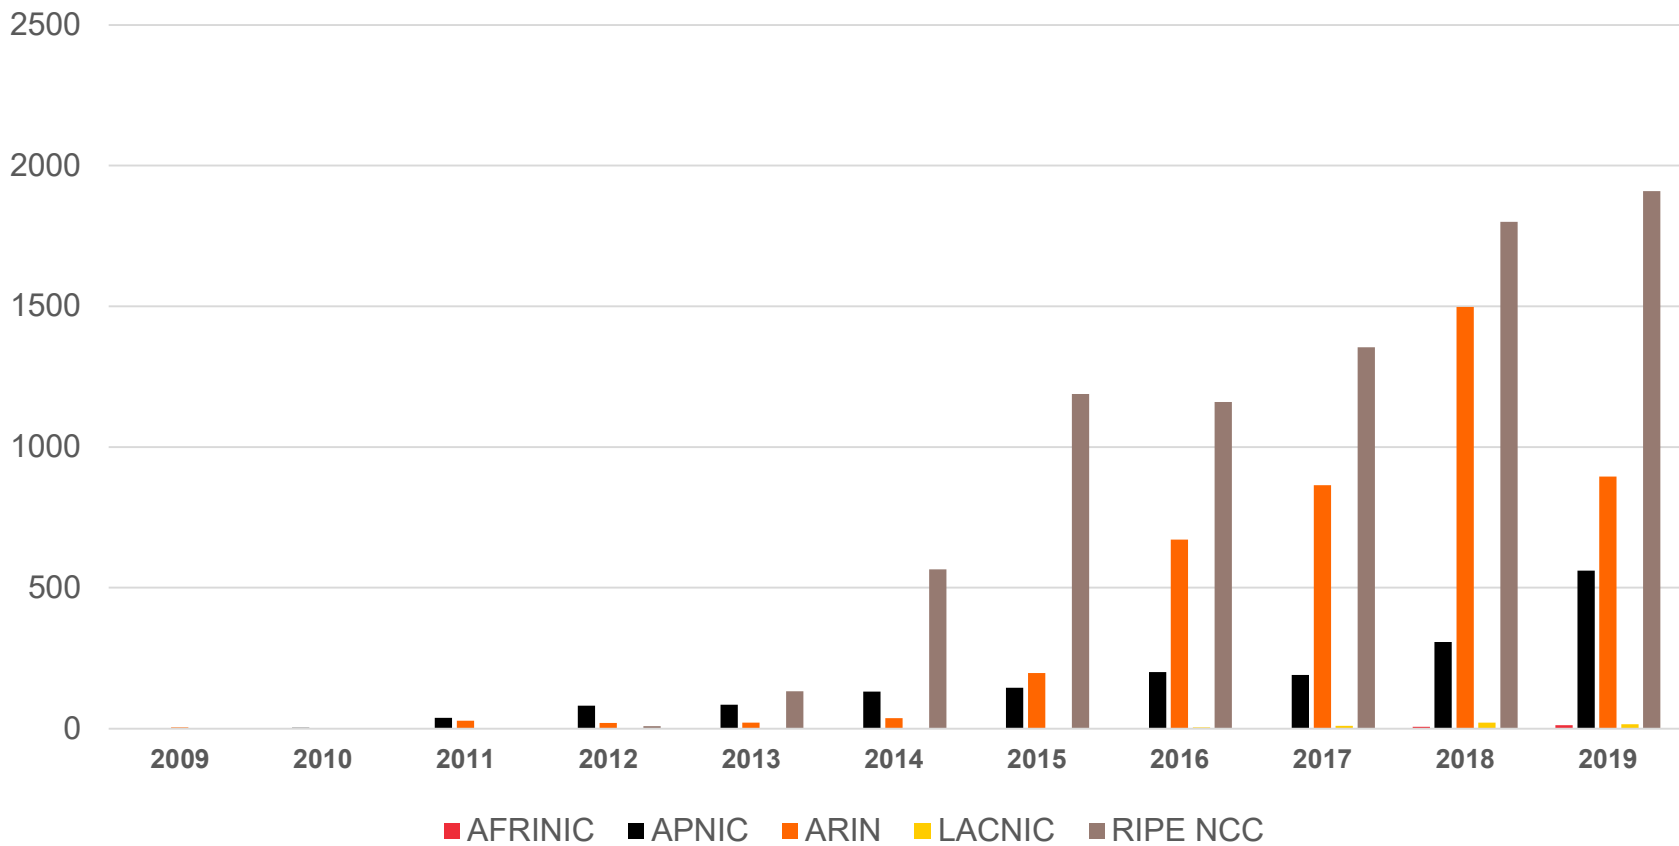

Internet Number Resource Status Report

Prepared by
Regional Internet Registries
AFRINIC, APNIC, ARIN, LACNIC, RIPE NCC

As of 31 Dec 2019

All IPv4 Address Space

Distribution of the 256 /8s

Total IPv4 Addresses Managed by each RIR

In terms of /8s

Available IPv4 Space in each RIR

In terms of /8s

IPv4 Space issued by RIRs

In terms of /8s, how much space has each RIR issued per year?

IPv4 Transfers

(exclusive M&A)

Intra-RIR IPv4 Transfers

Number of transfers per year

Intra-RIR IPv4 Transfers

Number of addresses transferred by year

Inter-RIR IPv4 Transfers

Total number of IPv4 transfers between RIRs

Inter-RIR IPv4 Transfers

Total number of IPv4 addresses transferred between RIRs