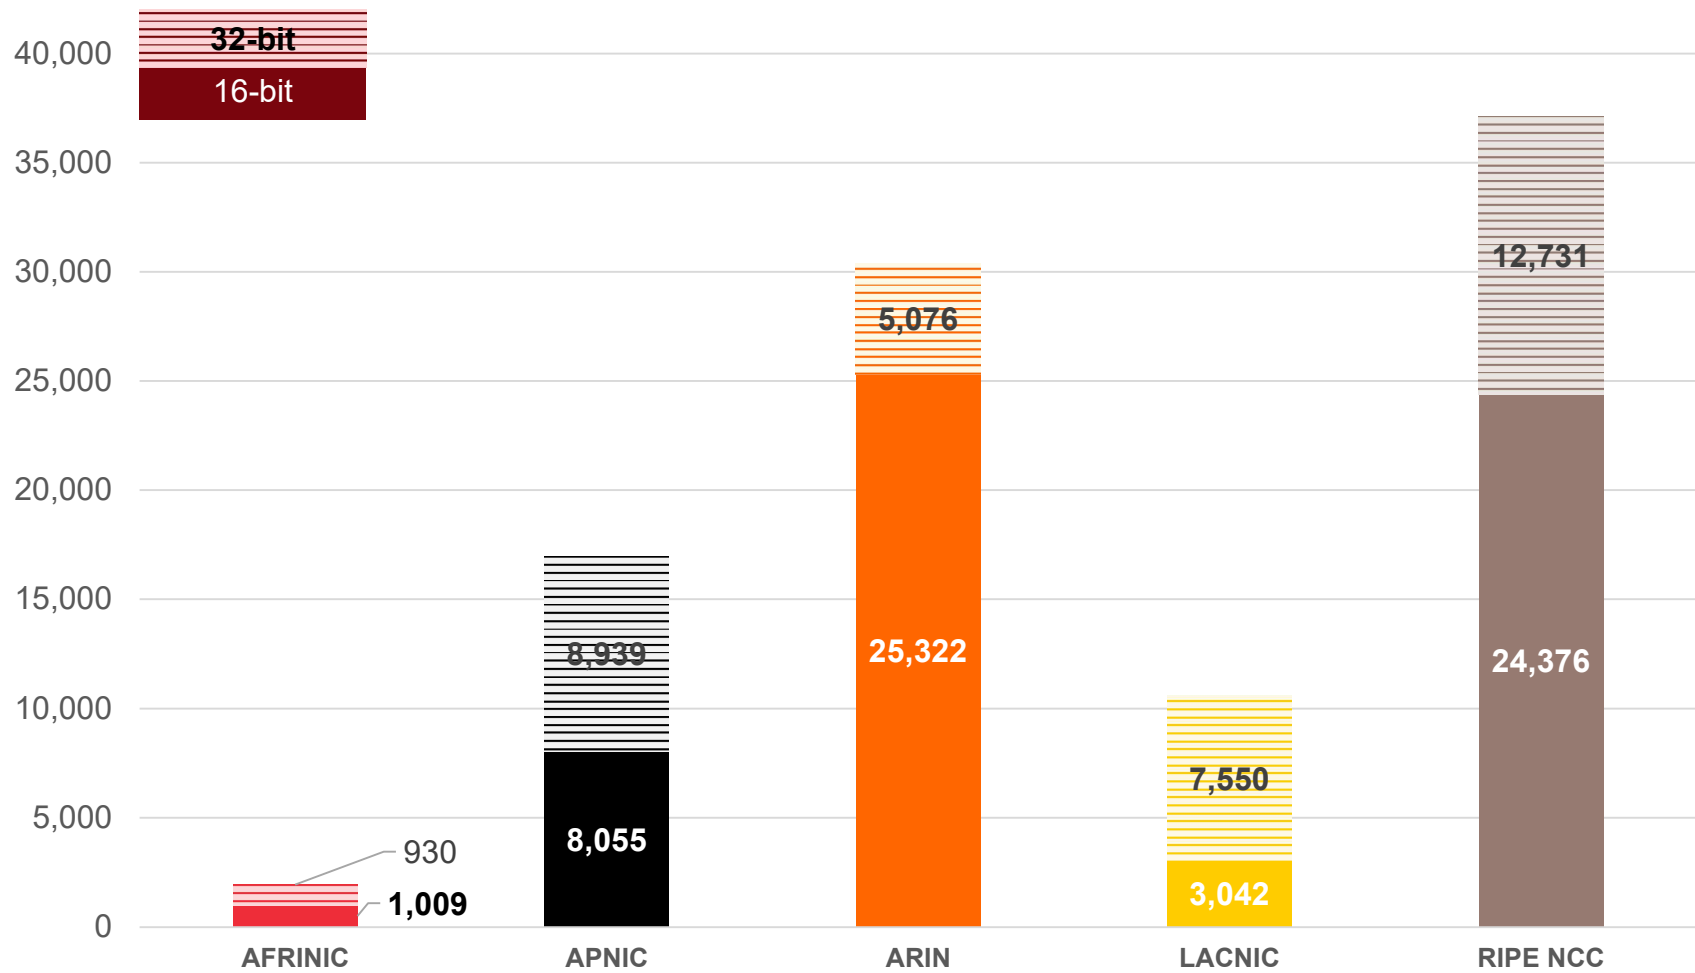

IPv6 Assignments Issued by RIRs

How many prefixes has each RIR assigned per year?

Total Assigned IPv6 Space

Total size of IPv6 space (in /48s) that each RIR has assigned

Percentage of Members with IPv6 in each RIR

AS Numbers

AS Numbers

All ASNs

ASN Assignments by RIRs

How many ASNs has each RIR issued per year?

Total ASNs Assigned by each RIR

References

- NRO Statistics
www.nro.net/statistics
- IANA Number Resources
<https://www.iana.org/numbers>