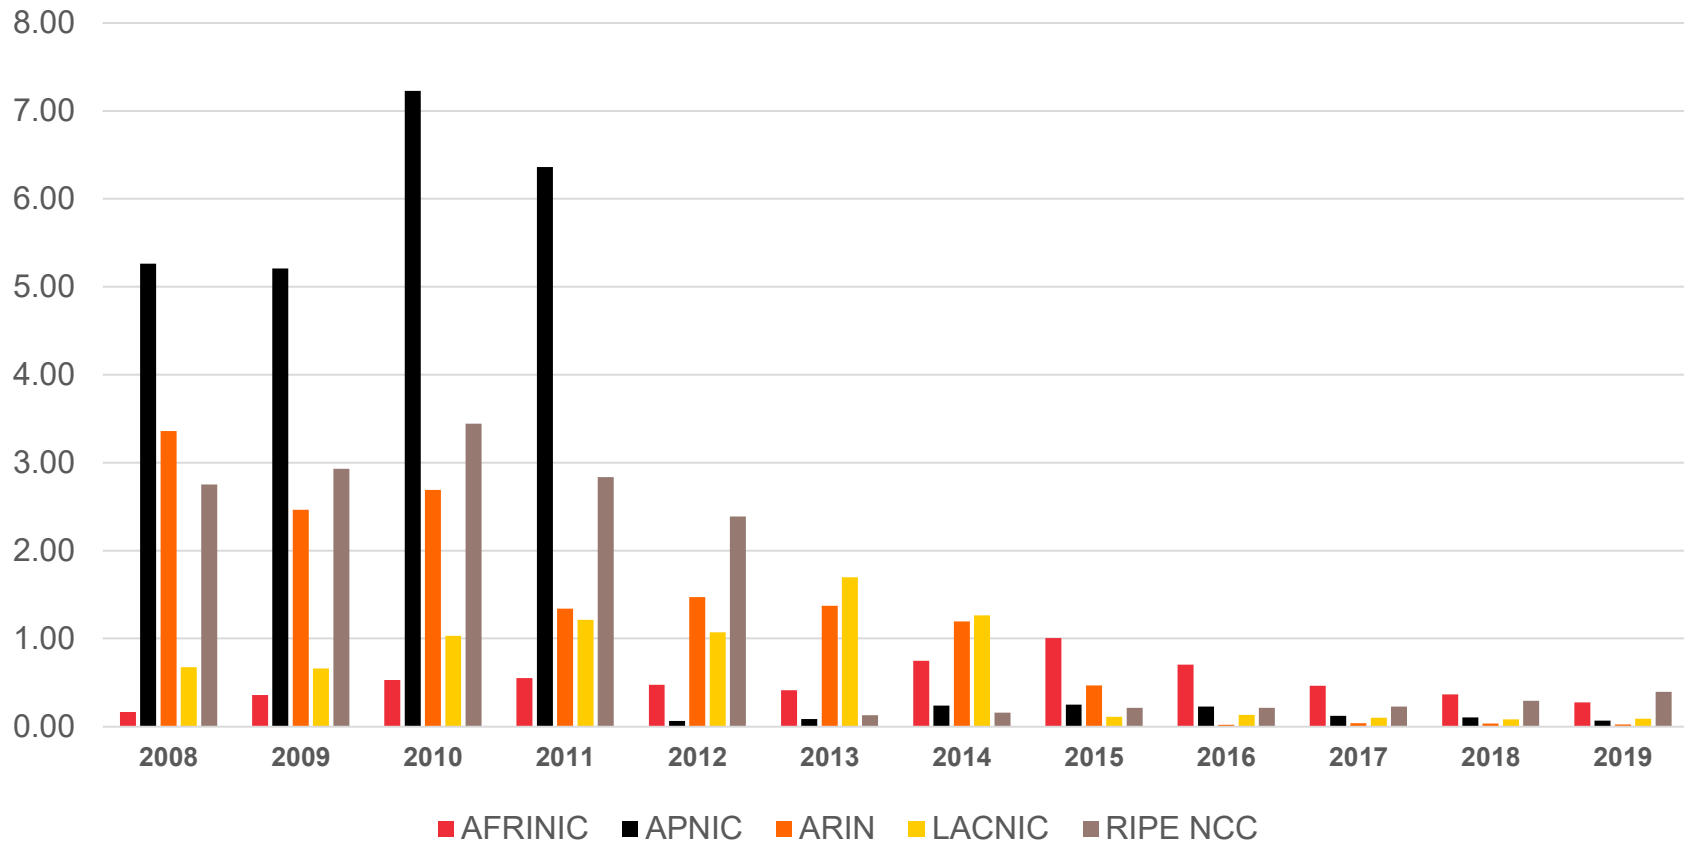

Internet Number Resource Status Report

Prepared by
Regional Internet Registries
AFRINIC, APNIC, ARIN, LACNIC, RIPE NCC

As of 31 Dec 2019

All IPv4 Address Space

Distribution of the 256 /8s

Total IPv4 Addresses Managed by each RIR

In terms of /8s

Available IPv4 Space in each RIR

In terms of /8s

IPv4 Space issued by RIRs

In terms of /8s, how much space has each RIR issued per year?

IPv4 Transfers

(exclusive M&A)

Intra-RIR IPv4 Transfers

Number of transfers per year

Intra-RIR IPv4 Transfers

Number of addresses transferred by year

Inter-RIR IPv4 Transfers

Total number of IPv4 transfers between RIRs

Inter-RIR IPv4 Transfers

Total number of IPv4 addresses transferred between RIRs