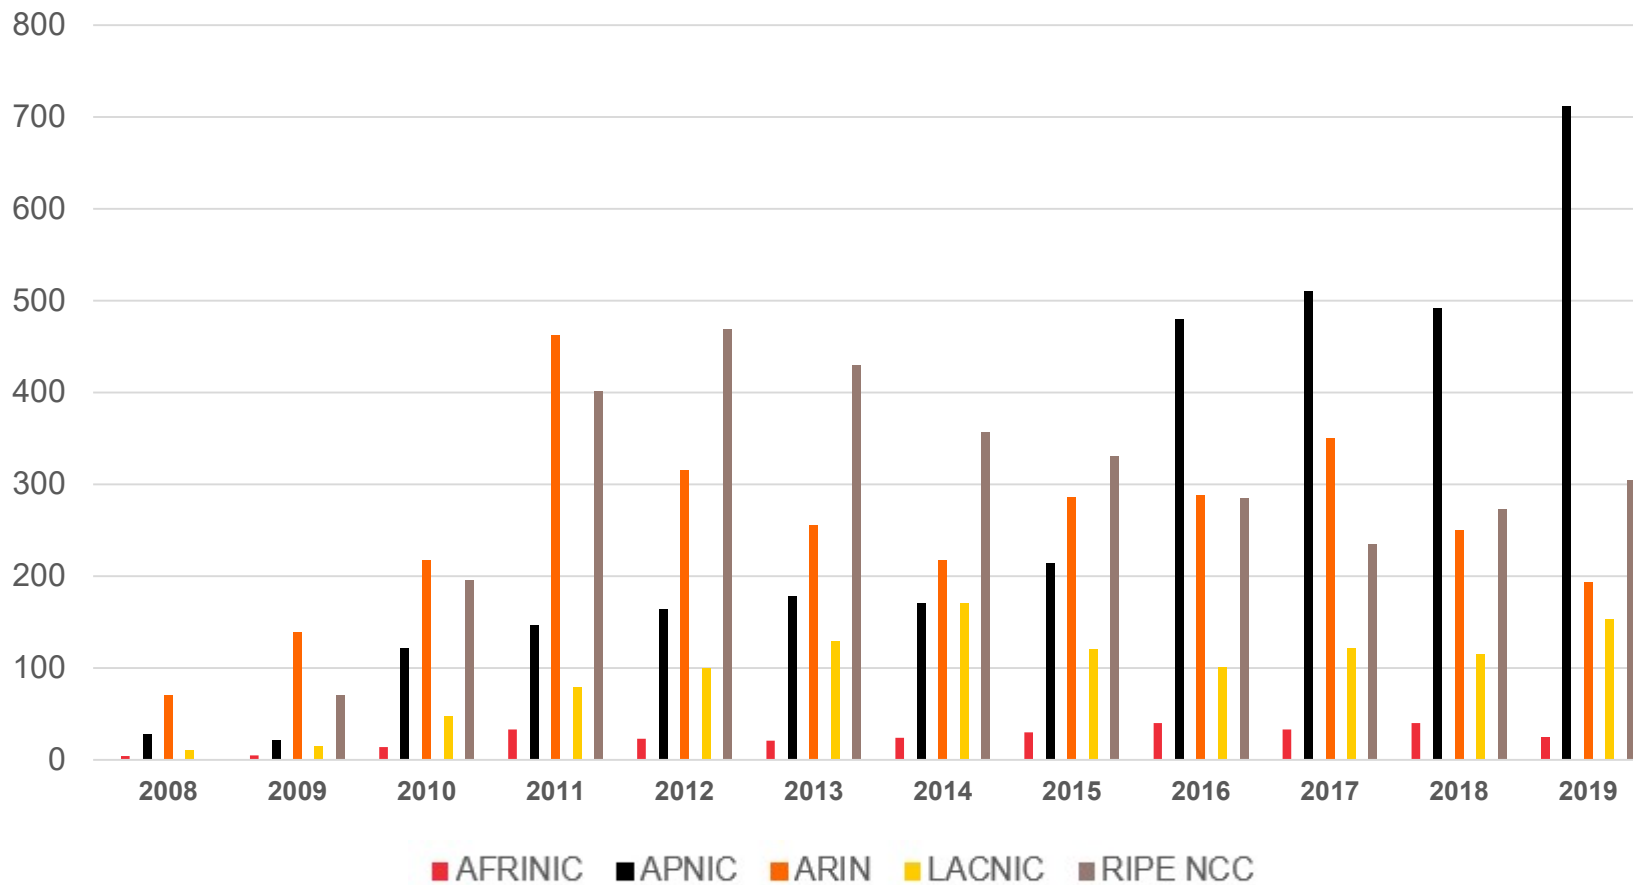

Number of transfers per year

Intra-RIR IPv4 Transfers

Number of addresses transferred by year

Inter-RIR IPv4 Transfers

Total number of IPv4 transfers between RIRs

Inter-RIR IPv4 Transfers

Total number of IPv4 addresses transferred between RIRs

IPv6

All IPv6 Address Space

How much has been allocated to the RIRs?

IPv6 Allocations Issued by RIRs

How many prefixes has each RIR allocated per year?

Total Allocated IPv6 Space

Total size of IPv6 space (in /32s) that each RIR has allocated

IPv6 Assignments Issued by RIRs

How many prefixes has each RIR assigned per year?

Total Assigned IPv6 Space

Total size of IPv6 space (in /48s) that each RIR has assigned

Percentage of Members with IPv6 in each RIR