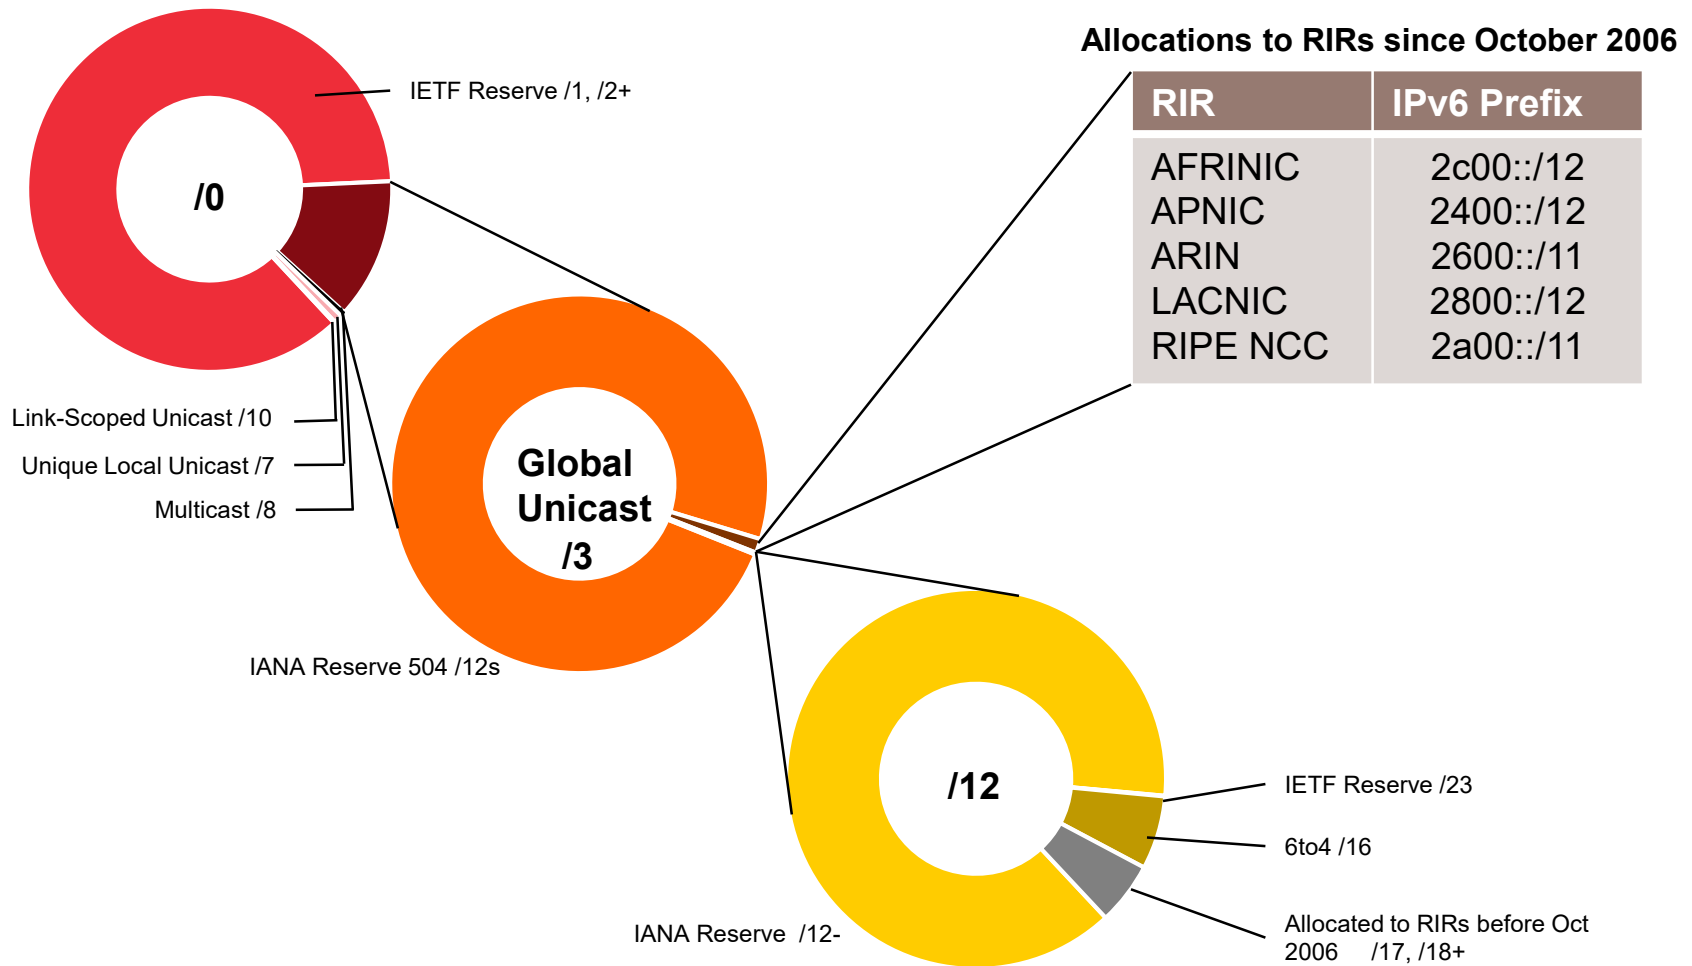

Internet Number Resource Status Report

Prepared by
Regional Internet Registries
AFRINIC, APNIC, ARIN, LACNIC, RIPE NCC

As of 31 Dec 2019

All IPv4 Address Space

Distribution of the 256 /8s

Total IPv4 Addresses Managed by each RIR

In terms of /8s

Available IPv4 Space in each RIR

In terms of /8s

IPv4 Space issued by RIRs

In terms of /8s, how much space has each RIR issued per year?

IPv4 Transfers

(exclusive M&A)

Intra-RIR IPv4 Transfers

Number of transfers per year

Intra-RIR IPv4 Transfers

Number of addresses transferred by year

Inter-RIR IPv4 Transfers

Total number of IPv4 transfers between RIRs

Inter-RIR IPv4 Transfers

Total number of IPv4 addresses transferred between RIRs

IPv6

All IPv6 Address Space

How much has been allocated to the RIRs?

IPv6 Allocations Issued by RIRs

How many prefixes has each RIR allocated per year?

Total Allocated IPv6 Space

Total size of IPv6 space (in /32s) that each RIR has allocated