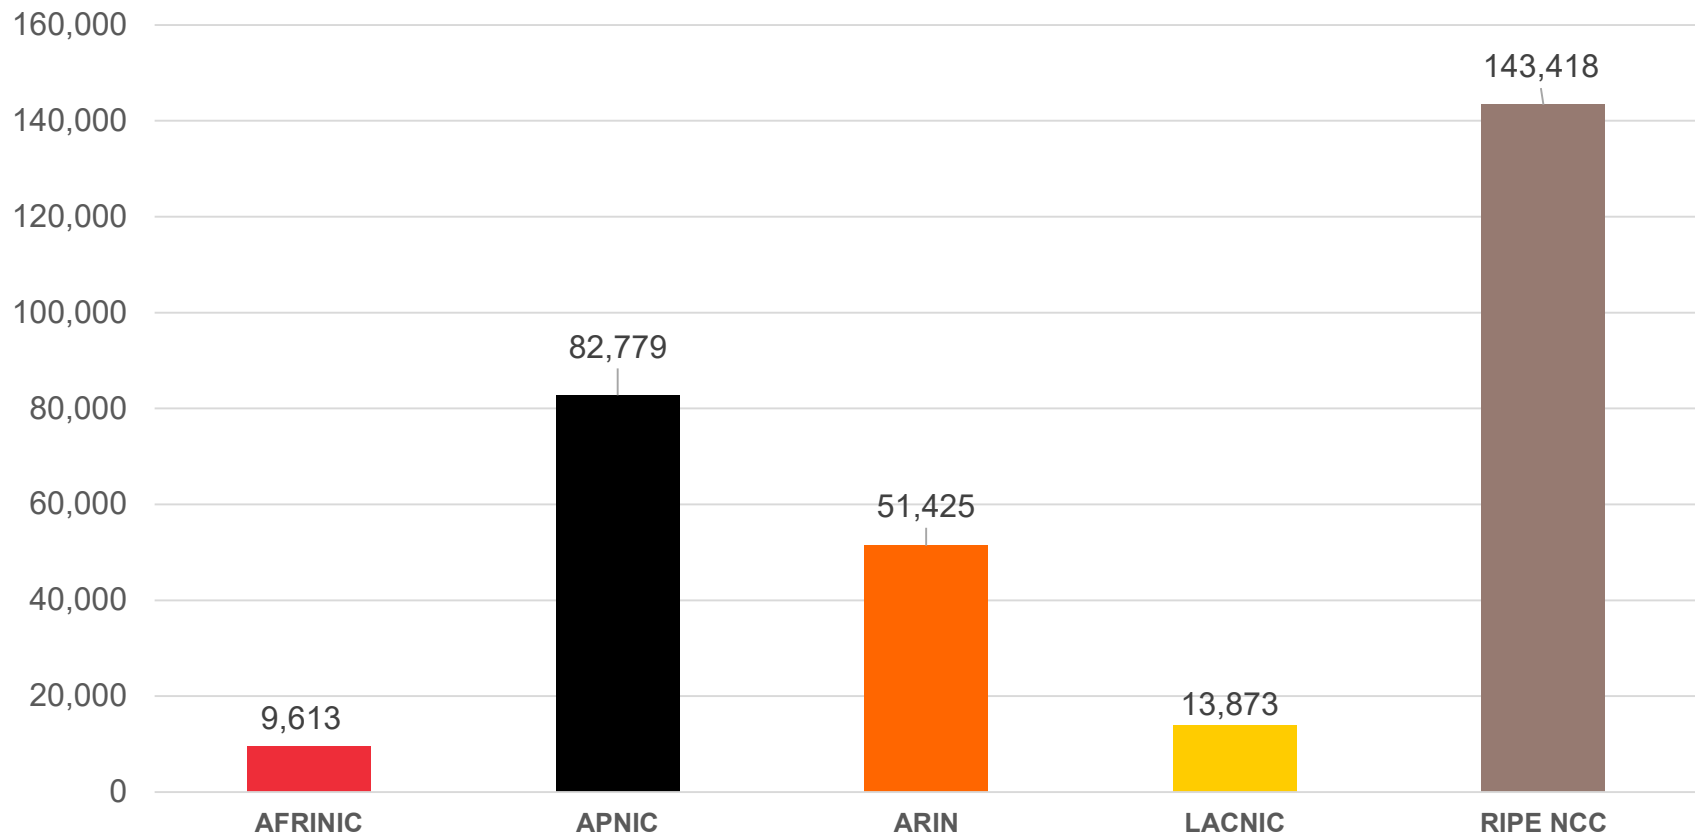

Number of transfers per year

Intra-RIR IPv4 Transfers

Number of addresses transferred by year

Inter-RIR IPv4 Transfers

Total number of IPv4 transfers between RIRs

Inter-RIR IPv4 Transfers

Total number of IPv4 addresses transferred between RIRs

IPv6

All IPv6 Address Space

How much has been allocated to the RIRs?

IPv6 Allocations Issued by RIRs

How many prefixes has each RIR allocated per year?

Total Allocated IPv6 Space

Total size of IPv6 space (in /32s) that each RIR has allocated

IPv6 Assignments Issued by RIRs

How many prefixes has each RIR assigned per year?

Total Assigned IPv6 Space

Total size of IPv6 space (in /48s) that each RIR has assigned

Percentage of Members with IPv6 in each RIR