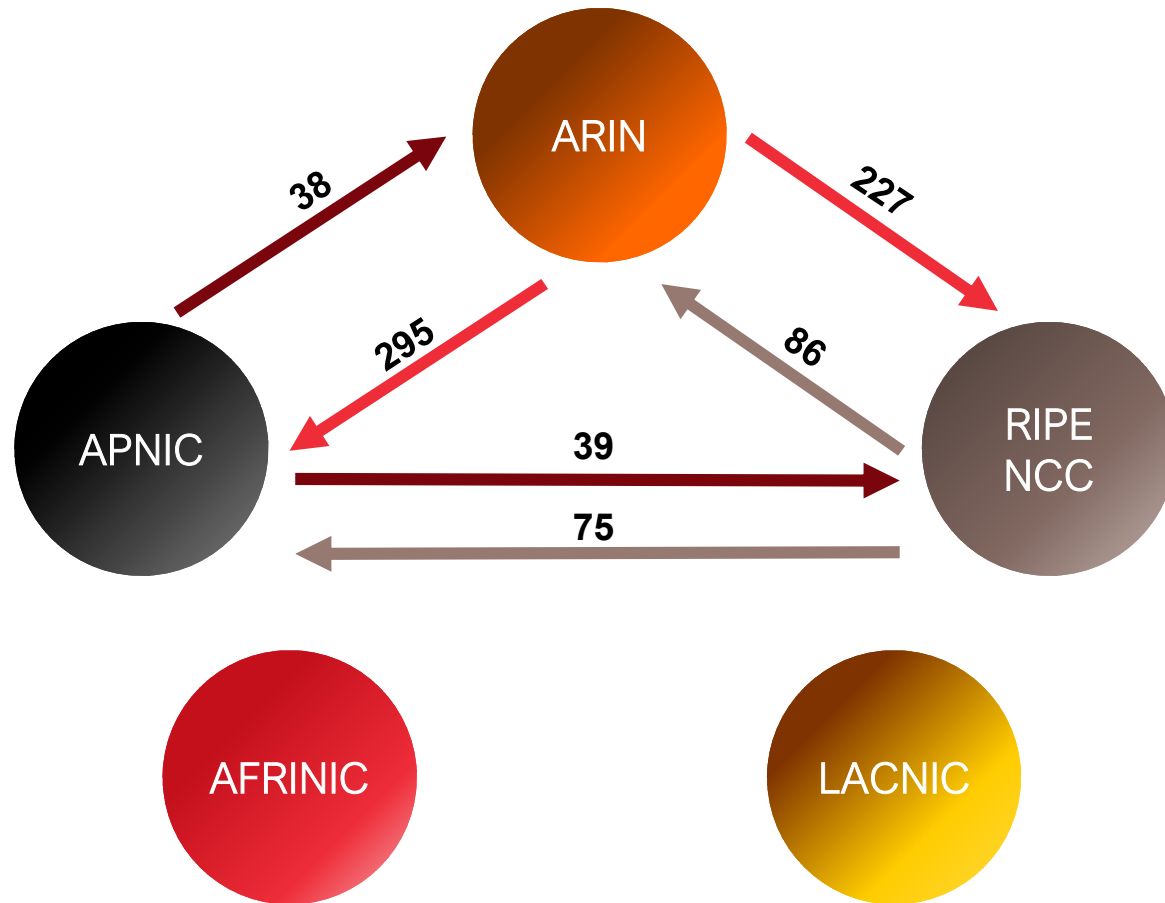

Internet Number Resource Status Report

Prepared by
Regional Internet Registries
AFRINIC, APNIC, ARIN, LACNIC, RIPE NCC

As of 31 Dec 2019

All IPv4 Address Space

Distribution of the 256 /8s

Total IPv4 Addresses Managed by each RIR

Number of transfers per year

Intra-RIR IPv4 Transfers

Number of addresses transferred by year

Inter-RIR IPv4 Transfers

Total number of IPv4 transfers between RIRs

Inter-RIR IPv4 Transfers

Total number of IPv4 addresses transferred between RIRs

IPv6

All IPv6 Address Space

How much has been allocated to the RIRs?

IPv6 Allocations Issued by RIRs

How many prefixes has each RIR allocated per year?

Total Allocated IPv6 Space

Total size of IPv6 space (in /32s) that each RIR has allocated