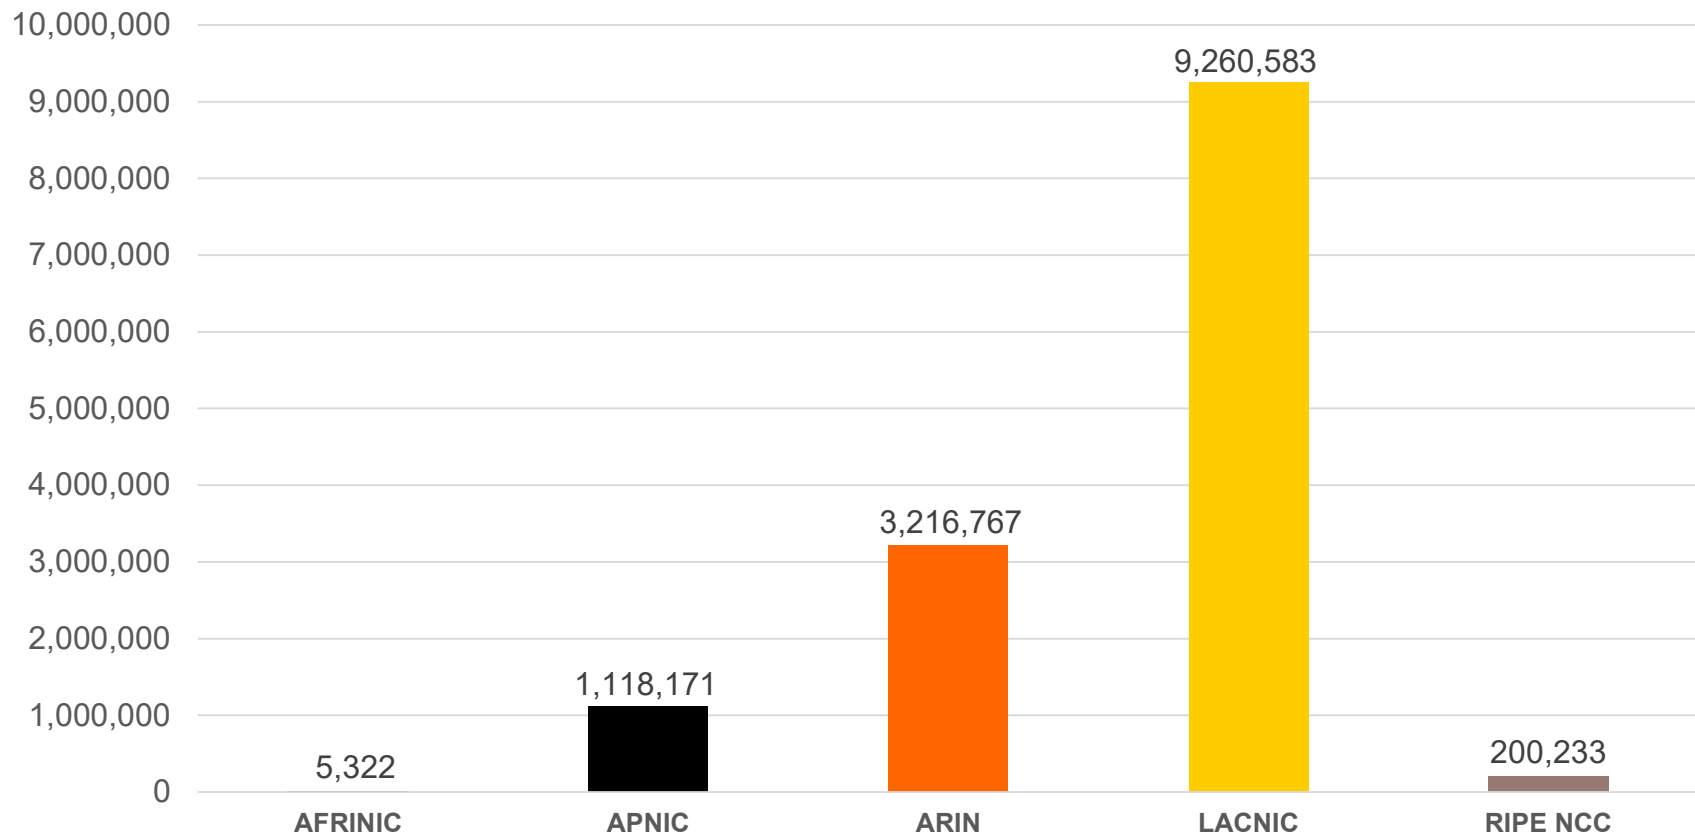

Number of transfers per year

Intra-RIR IPv4 Transfers

Number of addresses transferred by year

Inter-RIR IPv4 Transfers

Total number of IPv4 transfers between RIRs

Inter-RIR IPv4 Transfers

Total number of IPv4 addresses transferred between RIRs

IPv6

All IPv6 Address Space

How much has been allocated to the RIRs?

IPv6 Allocations Issued by RIRs

How many prefixes has each RIR allocated per year?

Total Allocated IPv6 Space

Total size of IPv6 space (in /32s) that each RIR has allocated

IPv6 Assignments Issued by RIRs

How many prefixes has each RIR assigned per year?

Total Assigned IPv6 Space

Total size of IPv6 space (in /48s) that each RIR has assigned

Percentage of Members with IPv6 in each RIR