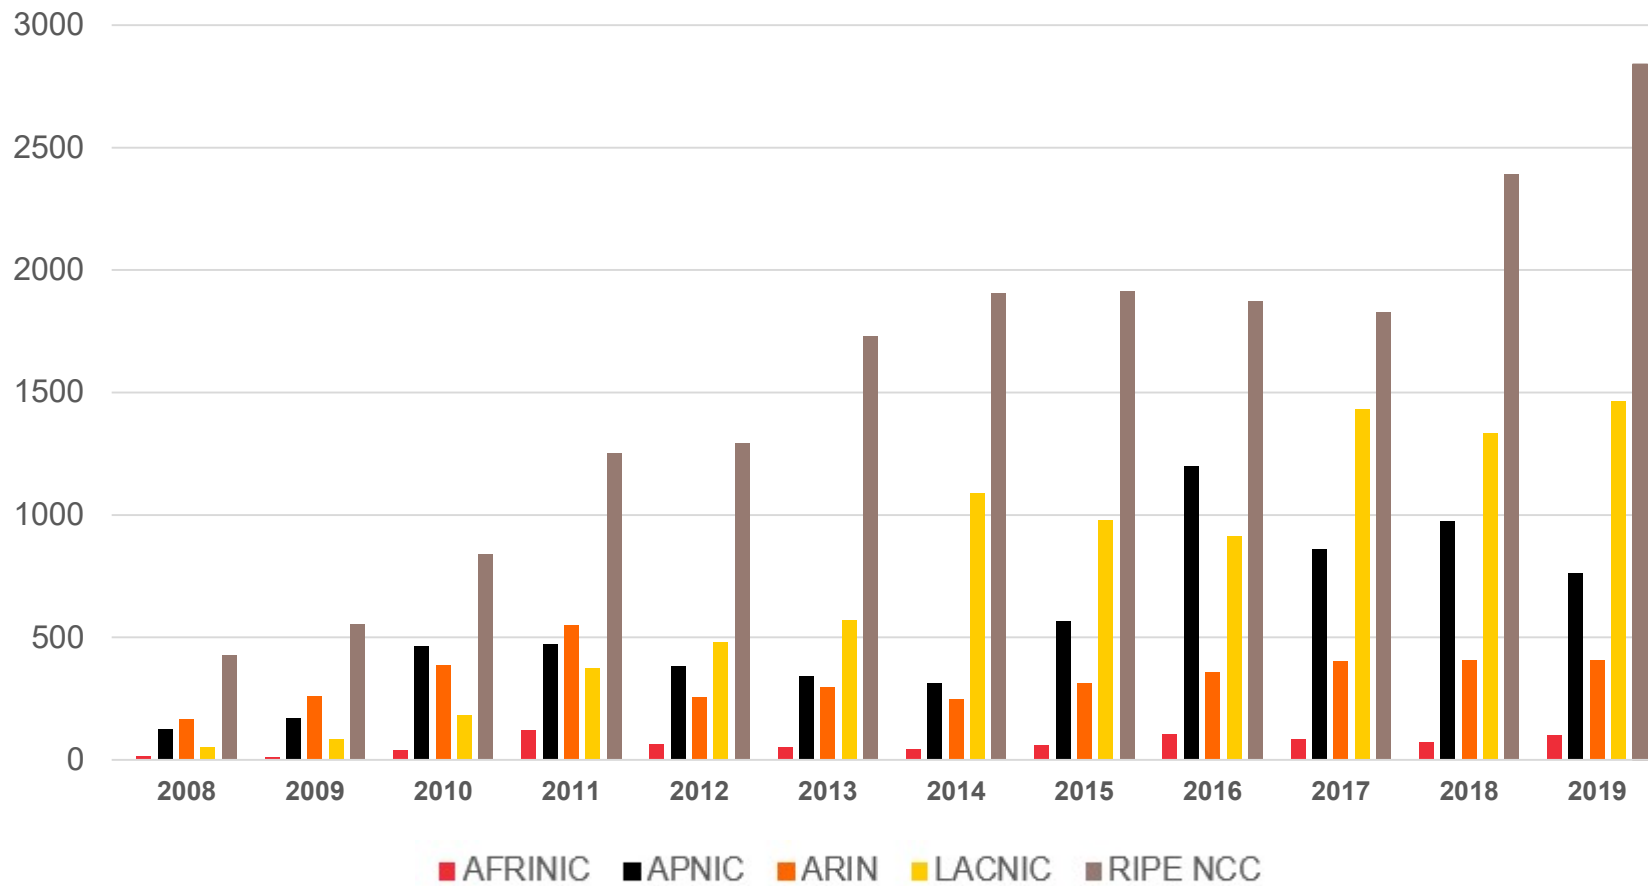

Number of transfers per year

Intra-RIR IPv4 Transfers

Number of addresses transferred by year

Inter-RIR IPv4 Transfers

Total number of IPv4 transfers between RIRs

Inter-RIR IPv4 Transfers

Total number of IPv4 addresses transferred between RIRs

IPv6

All IPv6 Address Space

How much has been allocated to the RIRs?

IPv6 Allocations Issued by RIRs

How many prefixes has each RIR allocated per year?

Total Allocated IPv6 Space

Total size of IPv6 space (in /32s) that each RIR has allocated

IPv6 Assignments Issued by RIRs

How many prefixes has each RIR assigned per year?

Total Assigned IPv6 Space

Total size of IPv6 space (in /48s) that each RIR has assigned

Percentage of Members with IPv6 in each RIR