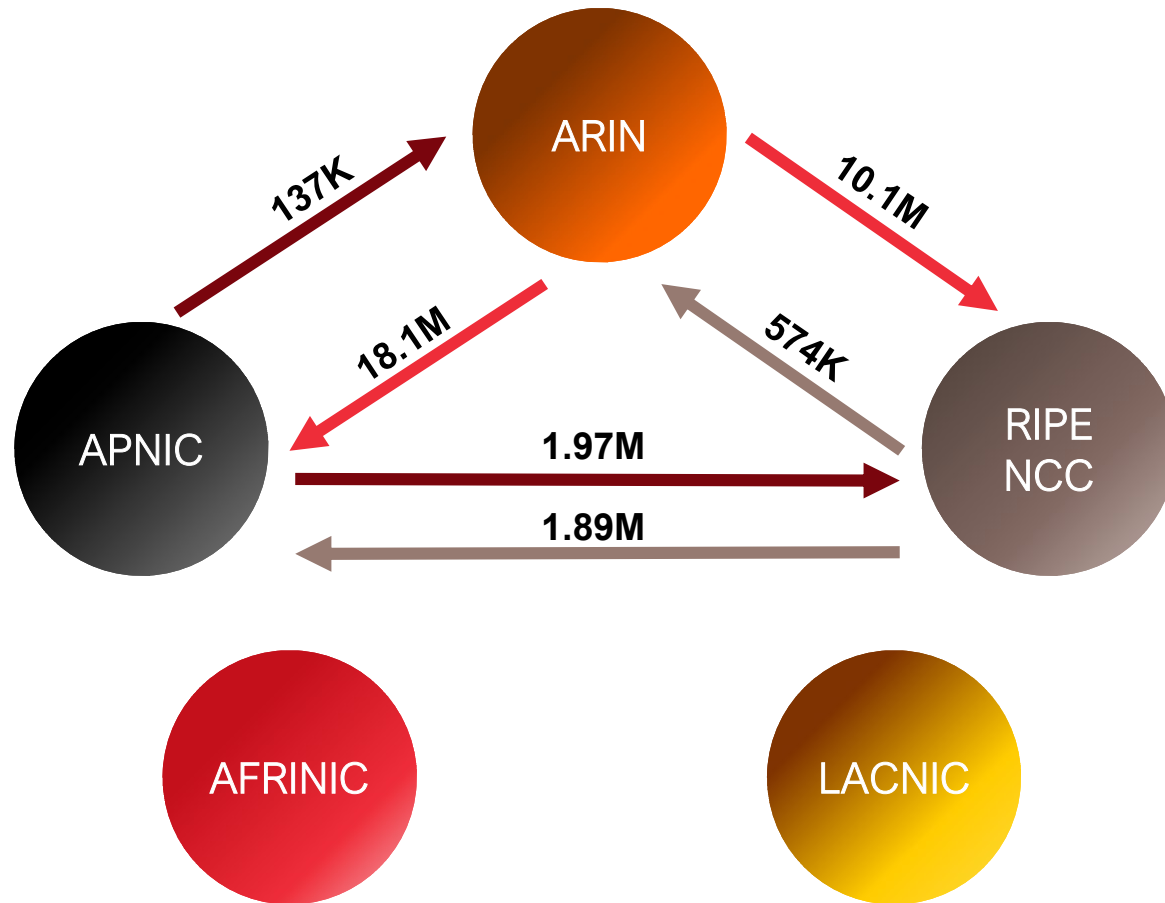

Internet Number Resource Status Report

Prepared by
Regional Internet Registries
AFRINIC, APNIC, ARIN, LACNIC, RIPE NCC

As of 31 Dec 2019

All IPv4 Address Space

Distribution of the 256 /8s

Total IPv4 Addresses Managed by each RIR

In terms of /8s

Available IPv4 Space in each RIR

In terms of /8s

IPv4 Space issued by RIRs

In terms of /8s, how much space has each RIR issued per year?

IPv4 Transfers

(exclusive M&A)

Intra-RIR IPv4 Transfers

Number of transfers per year

Intra-RIR IPv4 Transfers

Number of addresses transferred by year

Inter-RIR IPv4 Transfers

Total number of IPv4 transfers between RIRs

Inter-RIR IPv4 Transfers

Total number of IPv4 addresses transferred between RIRs

IPv6

All IPv6 Address Space

How much has been allocated to the RIRs?

IPv6 Allocations Issued by RIRs

How many prefixes has each RIR allocated per year?

Total Allocated IPv6 Space

Total size of IPv6 space (in /32s) that each RIR has allocated