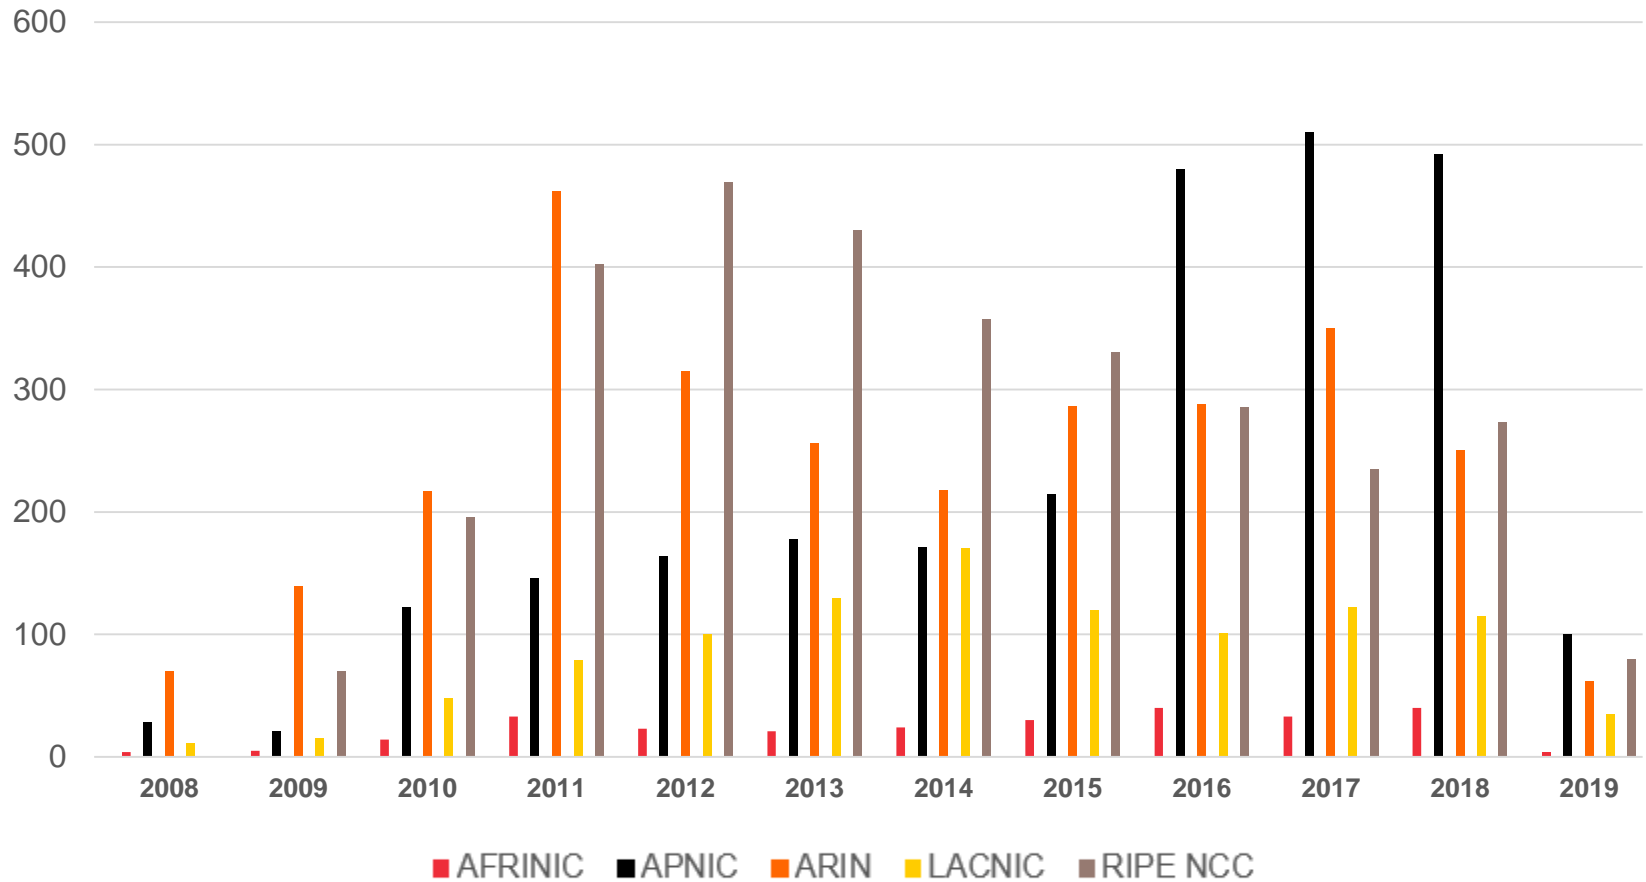

Number of transfers per year

Intra-RIR IPv4 Transfers

Number of addresses transferred by year

Inter-RIR IPv4 Transfers

Total number of IPv4 transfers between RIRs

Inter-RIR IPv4 Transfers

Total number of IPv4 addresses transferred between RIRs

IPv6

All IPv6 Address Space

How much has been allocated to the RIRs?

IPv6 Allocations Issued by RIRs

How many prefixes has each RIR allocated per year?

Total Allocated IPv6 Space

Total size of IPv6 space (in /32s) that each RIR has allocated

IPv6 Assignments Issued by RIRs

How many prefixes has each RIR assigned per year?

Total Assigned IPv6 Space

Total size of IPv6 space (in /48s) that each RIR has assigned

Percentage of Members with IPv6 in each RIR