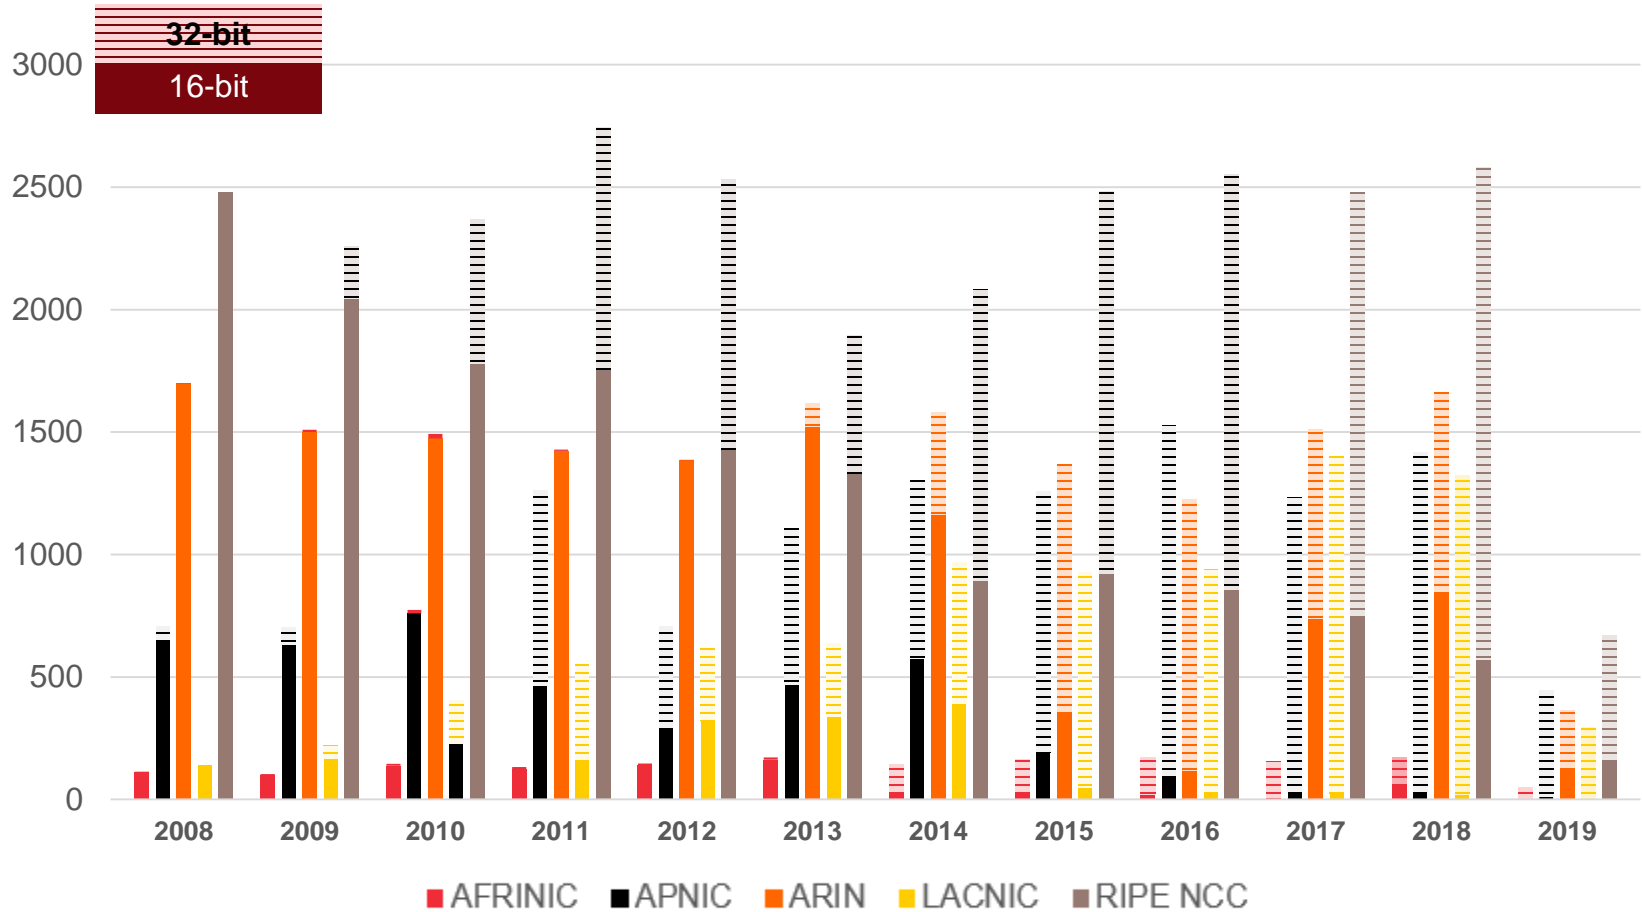

IPv6 Assignments Issued by RIRs

How many prefixes has each RIR assigned per year?

Total Assigned IPv6 Space

Total size of IPv6 space (in /48s) that each RIR has assigned

Percentage of Members with IPv6 in each RIR

AS Numbers

AS Numbers

All ASNs

ASN Assignments by RIRs

How many ASNs has each RIR issued per year?

Total ASNs Assigned by each RIR

References

- NRO Statistics
www.nro.net/statistics
- IANA Number Resources
<https://www.iana.org/numbers>