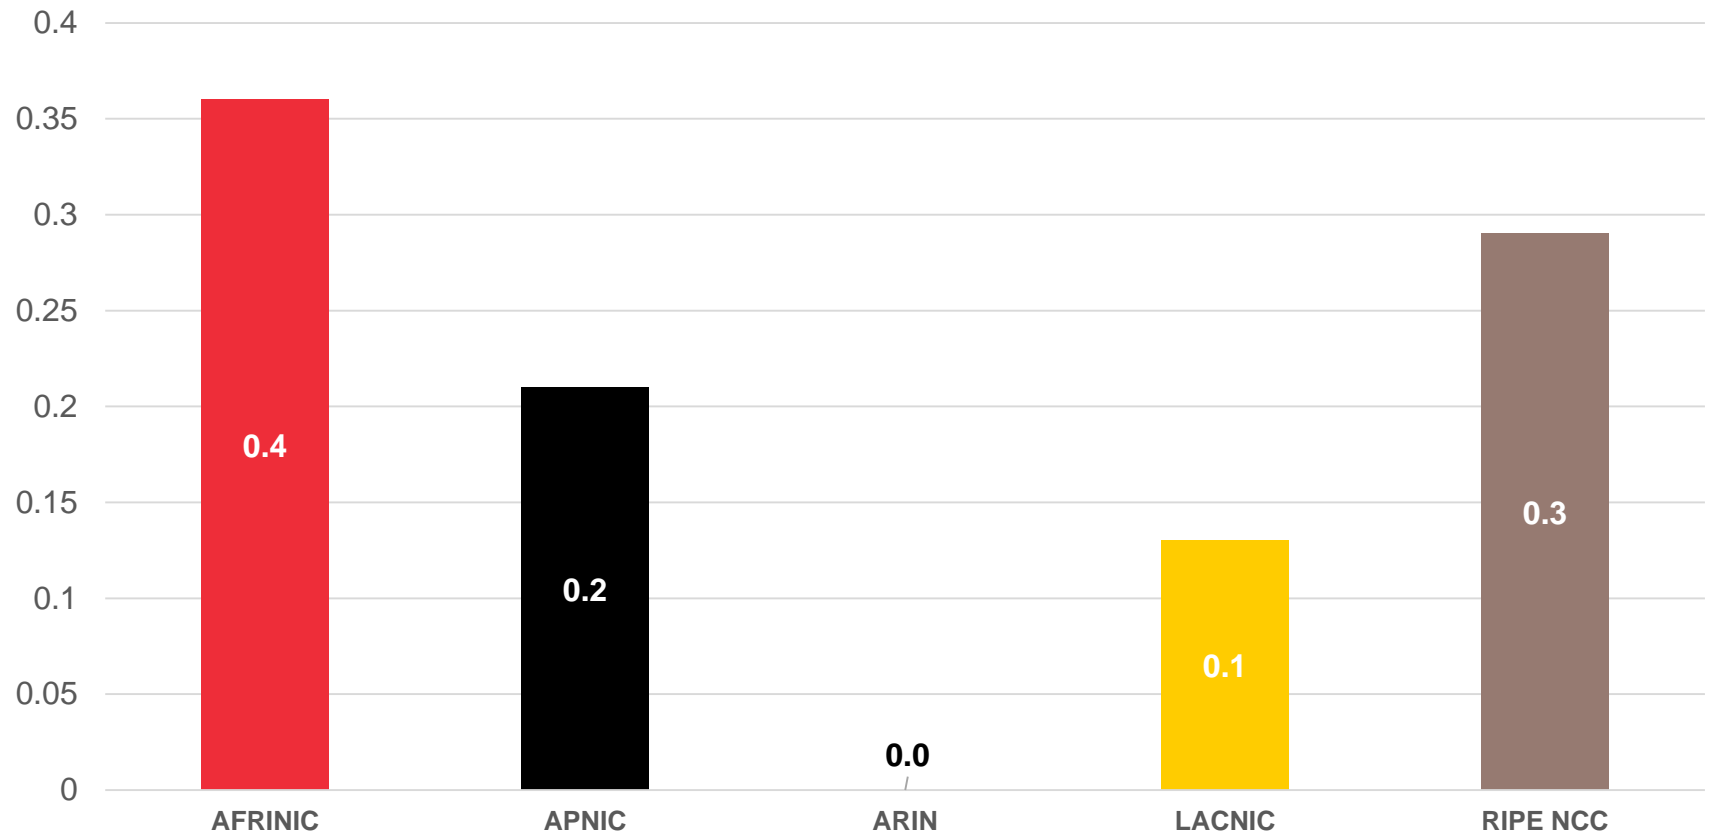

Internet Number Resource Status Report

Prepared by
Regional Internet Registries
AFRINIC, APNIC, ARIN, LACNIC, RIPE NCC

As of 31 Mar 2019

All IPv4 Address Space

Distribution of the 256 /8s

Total IPv4 Addresses Managed by each RIR

In terms of /8s

Available IPv4 Space in each RIR

In terms of /8s

IPv4 Space issued by RIRs

In terms of /8s, how much space has each RIR issued per year?

IPv4 Transfers

(exclusive M&A)

Intra-RIR IPv4 Transfers