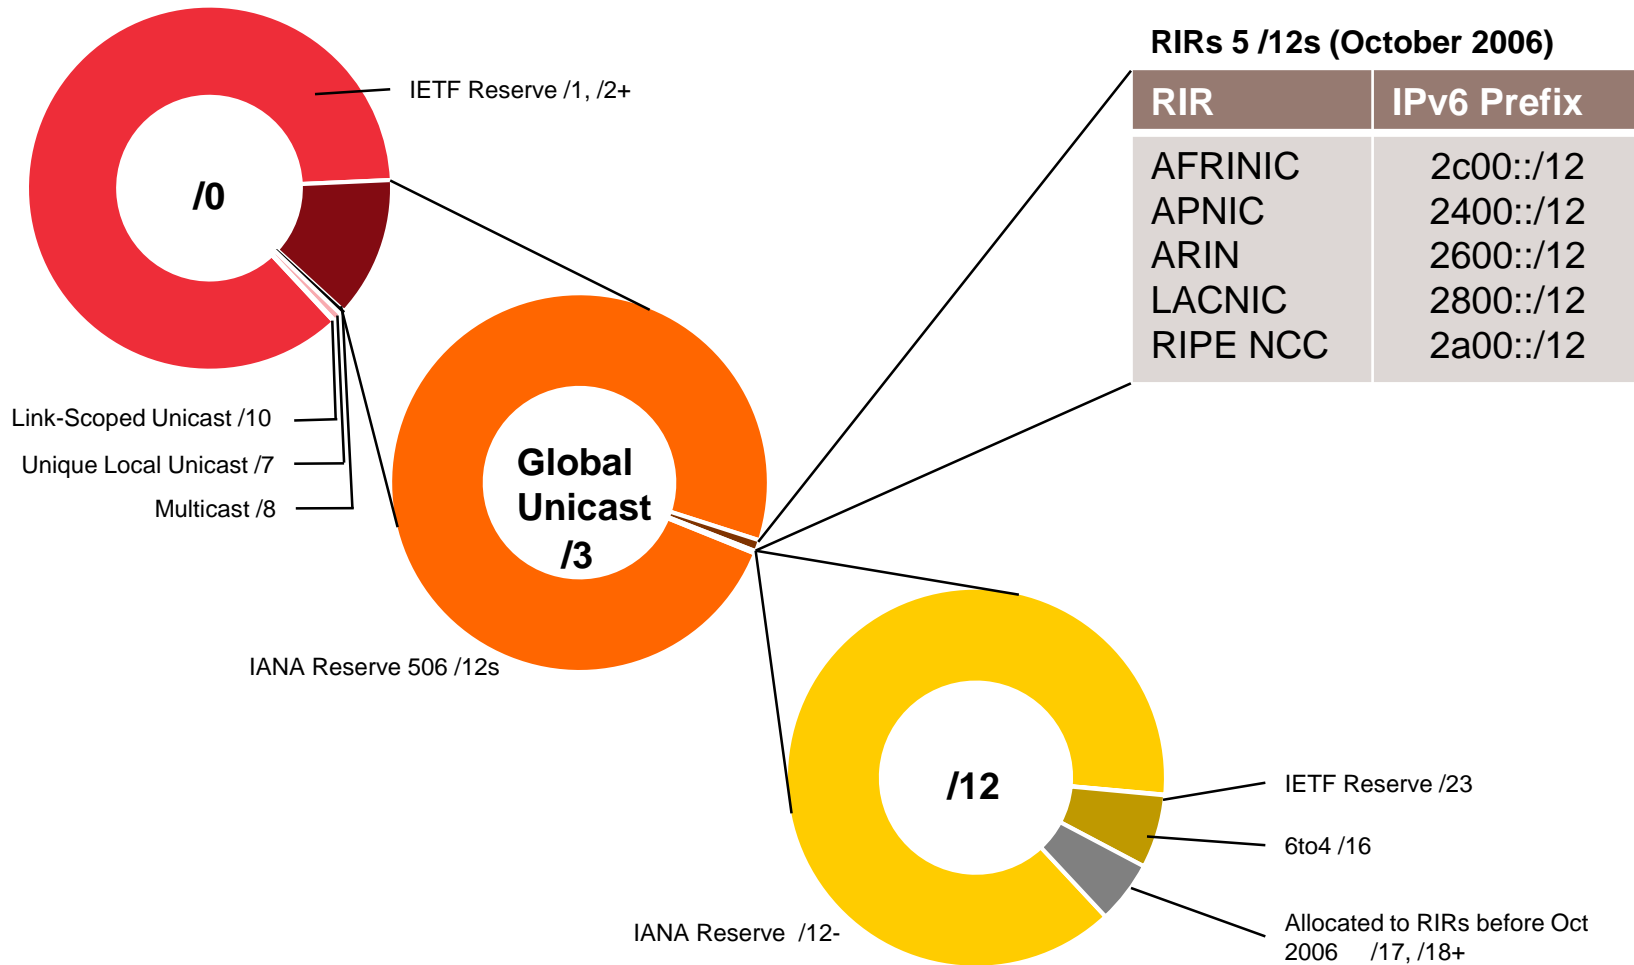

Internet Number Resource Status Report

Prepared by
Regional Internet Registries
AFRINIC, APNIC, ARIN, LACNIC, RIPE NCC

As of 31 Mar 2019

All IPv4 Address Space

Distribution of the 256 /8s

Total IPv4 Addresses Managed by each RIR

In terms of /8s

Available IPv4 Space in each RIR

In terms of /8s

IPv4 Space issued by RIRs

In terms of /8s, how much space has each RIR issued per year?

IPv4 Transfers

(exclusive M&A)

Intra-RIR IPv4 Transfers

Number of transfers per year

Intra-RIR IPv4 Transfers

Number of addresses transferred by year

Inter-RIR IPv4 Transfers

Total number of IPv4 transfers between RIRs

Inter-RIR IPv4 Transfers

Total number of IPv4 addresses transferred between RIRs

IPv6

All IPv6 Address Space

How much has been allocated to the RIRs?

IPv6 Allocations Issued by RIRs

How many prefixes has each RIR allocated per year?

Total Allocated IPv6 Space

Total size of IPv6 space (in /32s) that each RIR has allocated