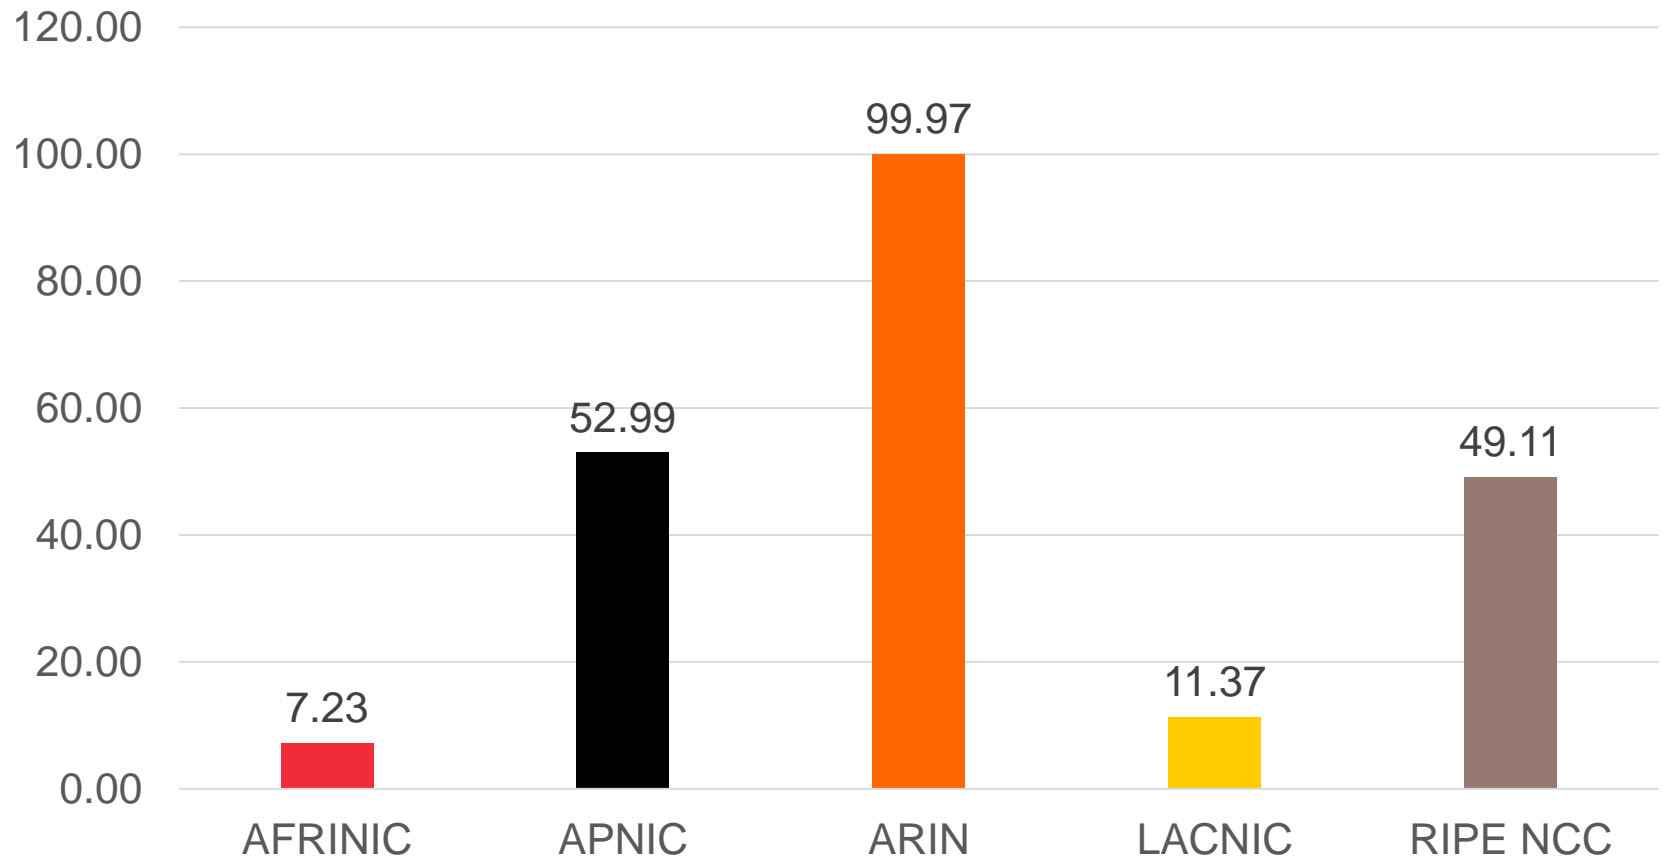

Internet Number Resource Status Report

Prepared by
Regional Internet Registries
AFRINIC, APNIC, ARIN, LACNIC, RIPE NCC

As of 31 Mar 2019

All IPv4 Address Space

Distribution of the 256 /8s

Total IPv4 Addresses Managed by each RIR

In terms of /8s

Available IPv4 Space in each RIR

In terms of /8s

IPv4 Space issued by RIRs

In terms of /8s, how much space has each RIR issued per year?

IPv4 Transfers

(exclusive M&A)

Intra-RIR IPv4 Transfers