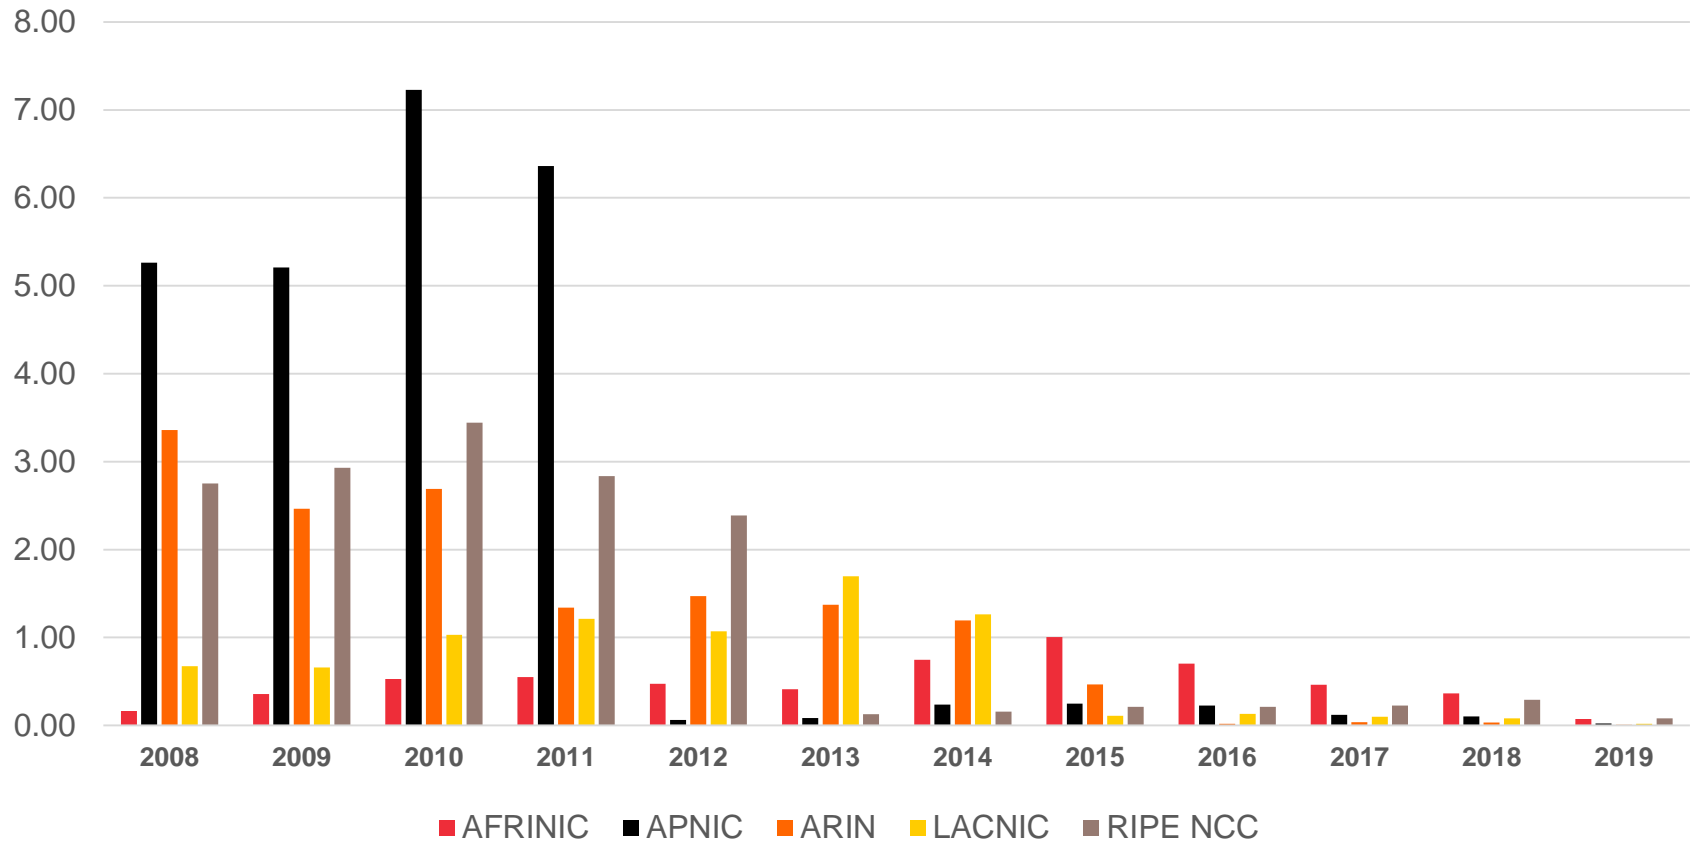

Internet Number Resource Status Report

Prepared by
Regional Internet Registries
AFRINIC, APNIC, ARIN, LACNIC, RIPE NCC

As of 31 Mar 2019

All IPv4 Address Space

Distribution of the 256 /8s

Total IPv4 Addresses Managed by each RIR

In terms of /8s

Available IPv4 Space in each RIR

In terms of /8s

IPv4 Space issued by RIRs

In terms of /8s, how much space has each RIR issued per year?

IPv4 Transfers

(exclusive M&A)

Intra-RIR IPv4 Transfers

Number of transfers per year

Intra-RIR IPv4 Transfers

Number of addresses transferred by year

Inter-RIR IPv4 Transfers

Total number of IPv4 transfers between RIRs

Inter-RIR IPv4 Transfers

Total number of IPv4 addresses transferred between RIRs