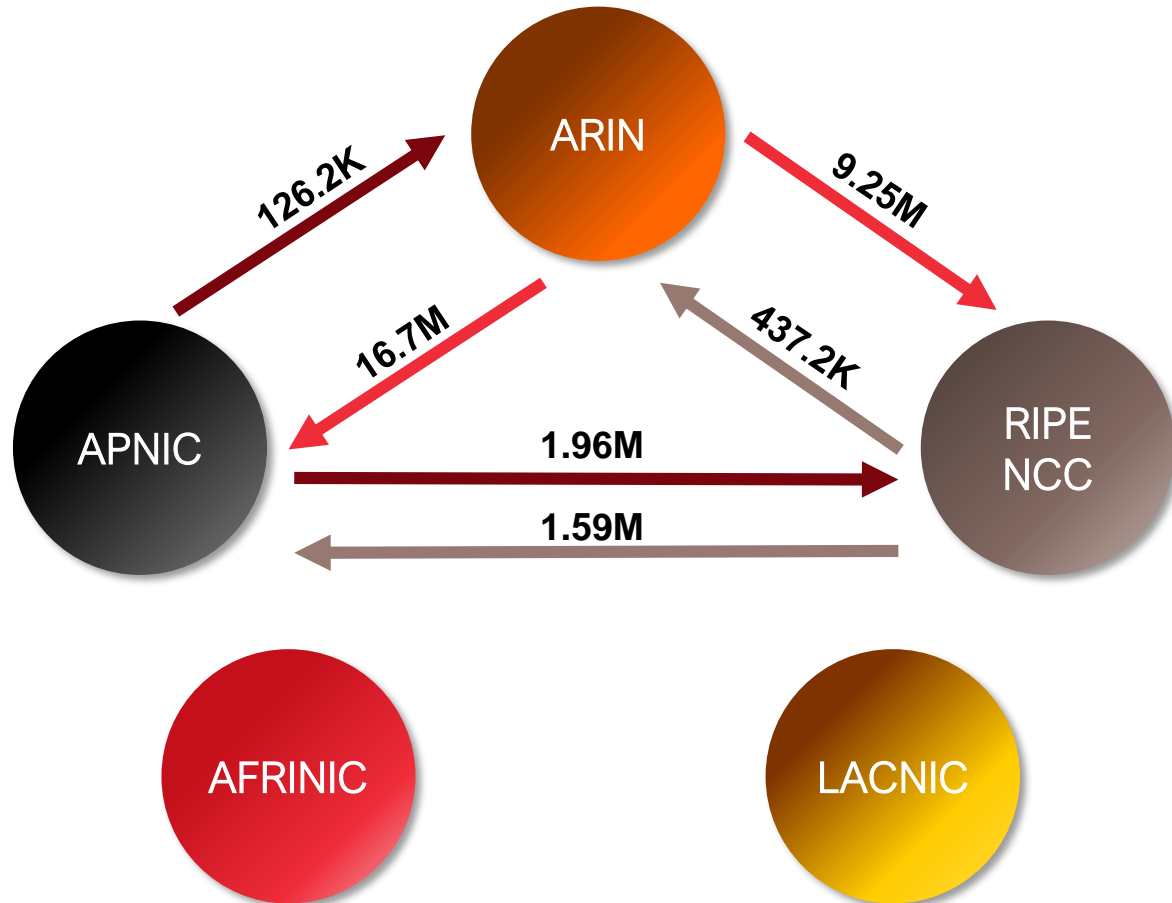

Internet Number Resource Status Report

Prepared by
Regional Internet Registries
AFRINIC, APNIC, ARIN, LACNIC, RIPE NCC

As of 31 Mar 2019

All IPv4 Address Space

Distribution of the 256 /8s

Total IPv4 Addresses Managed by each RIR

In terms of /8s

Available IPv4 Space in each RIR

In terms of /8s

IPv4 Space issued by RIRs

In terms of /8s, how much space has each RIR issued per year?

IPv4 Transfers

(exclusive M&A)

Intra-RIR IPv4 Transfers

Number of transfers per year

Intra-RIR IPv4 Transfers

Number of addresses transferred by year

Inter-RIR IPv4 Transfers

Total number of IPv4 transfers between RIRs

Inter-RIR IPv4 Transfers

Total number of IPv4 addresses transferred between RIRs

IPv6

All IPv6 Address Space

How much has been allocated to the RIRs?

IPv6 Allocations Issued by RIRs

How many prefixes has each RIR allocated per year?

Total Allocated IPv6 Space

Total size of IPv6 space (in /32s) that each RIR has allocated