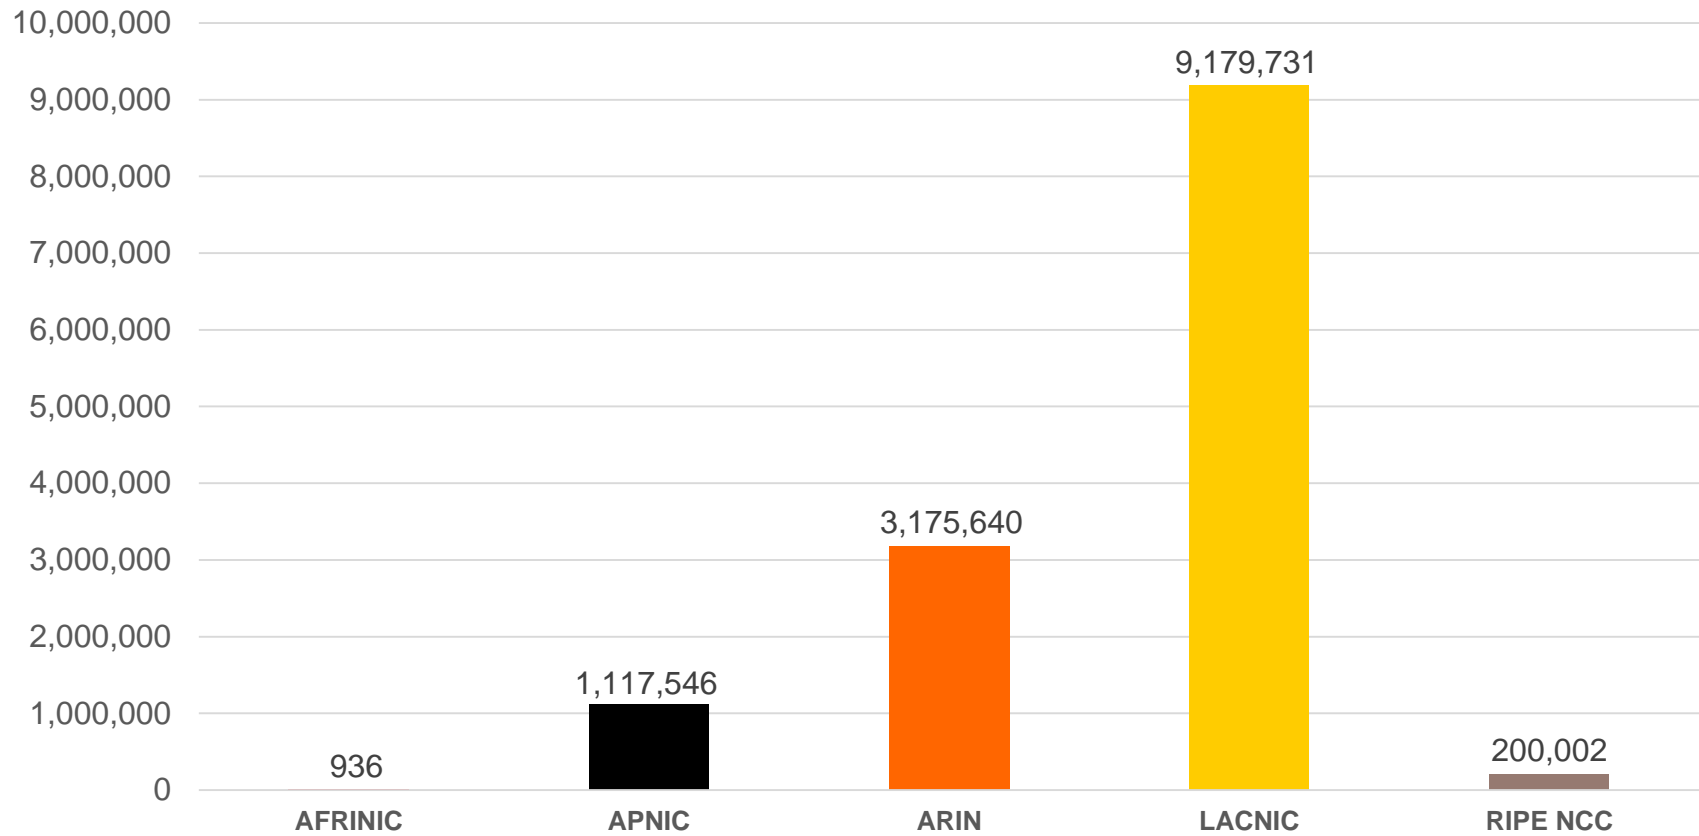

Number of transfers per year

Intra-RIR IPv4 Transfers

Number of addresses transferred by year

Inter-RIR IPv4 Transfers

Total number of IPv4 transfers between RIRs

Inter-RIR IPv4 Transfers

Total number of IPv4 addresses transferred between RIRs

IPv6

All IPv6 Address Space

How much has been allocated to the RIRs?

IPv6 Allocations Issued by RIRs

How many prefixes has each RIR allocated per year?

Total Allocated IPv6 Space

Total size of IPv6 space (in /32s) that each RIR has allocated

IPv6 Assignments Issued by RIRs

How many prefixes has each RIR assigned per year?

Total Assigned IPv6 Space

Total size of IPv6 space (in /48s) that each RIR has assigned

Percentage of Members with IPv6 in each RIR