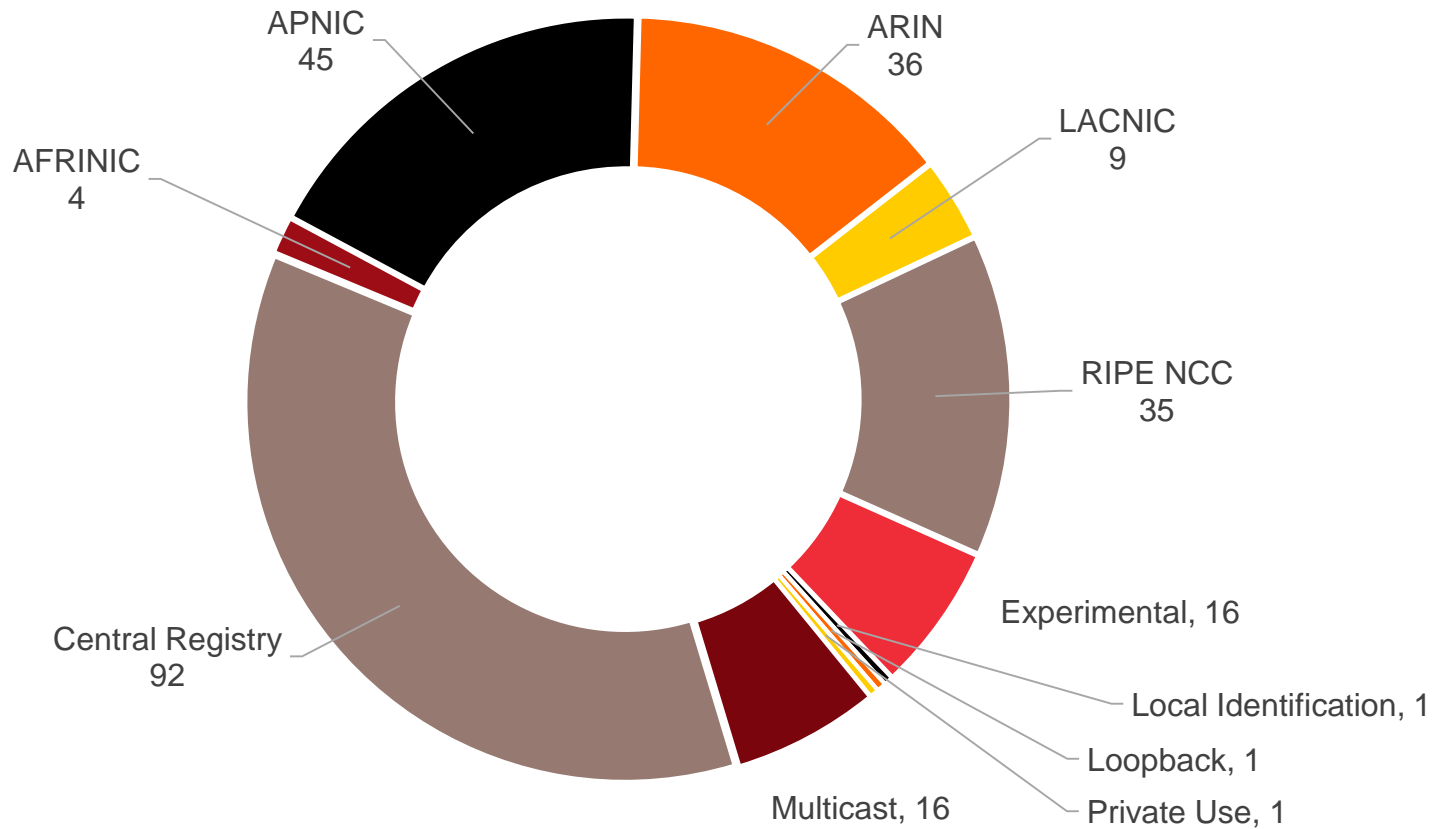

Internet Number Resource Status Report

Prepared by
Regional Internet Registries
AFRINIC, APNIC, ARIN, LACNIC, RIPE NCC

As of 31 Mar 2019

All IPv4 Address Space

Distribution of the 256 /8s

Total IPv4 Addresses Managed by each RIR

In terms of /8s

Available IPv4 Space in each RIR

In terms of /8s

IPv4 Space issued by RIRs

In terms of /8s, how much space has each RIR issued per year?

IPv4 Transfers

(exclusive M&A)

Intra-RIR IPv4 Transfers

Number of transfers per year

Intra-RIR IPv4 Transfers

Number of addresses transferred by year

Inter-RIR IPv4 Transfers

Total number of IPv4 transfers between RIRs

Inter-RIR IPv4 Transfers

Total number of IPv4 addresses transferred between RIRs