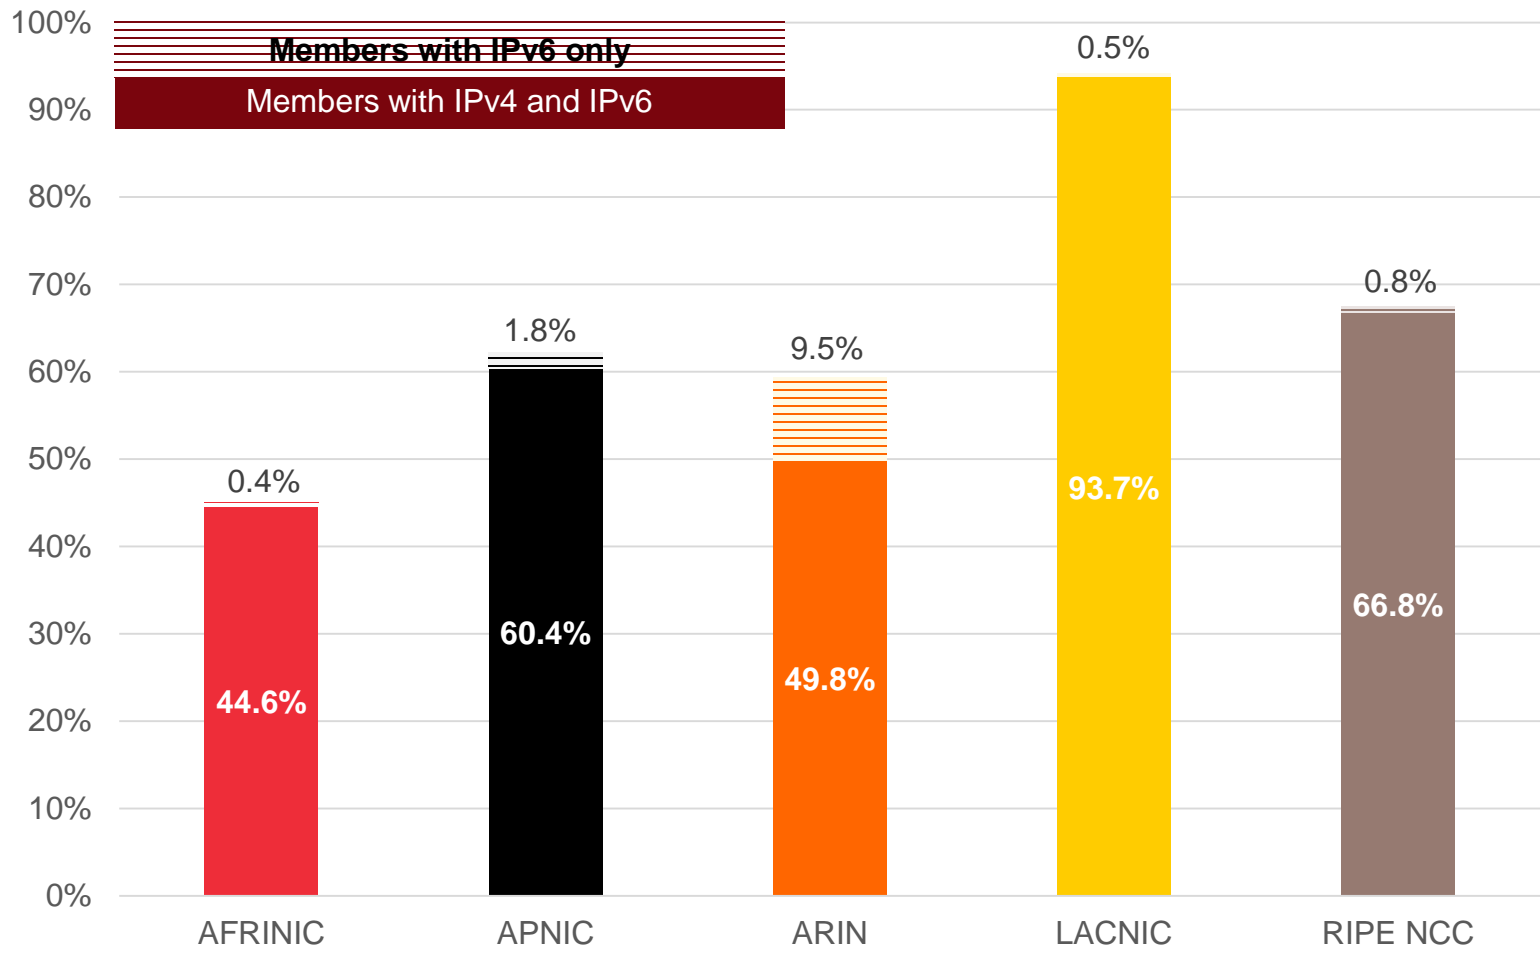

IPv6

All IPv6 Address Space

How much has been allocated to the RIRs?

IPv6 Allocations Issued by RIRs

How many prefixes has each RIR allocated per year?

Total Allocated IPv6 Space

Total size of IPv6 space (in /32s) that each RIR has allocated

IPv6 Assignments Issued by RIRs

How many prefixes has each RIR assigned per year?

Total Assigned IPv6 Space

Total size of IPv6 space (in /48s) that each RIR has assigned

Percentage of Members with IPv6 in each RIR