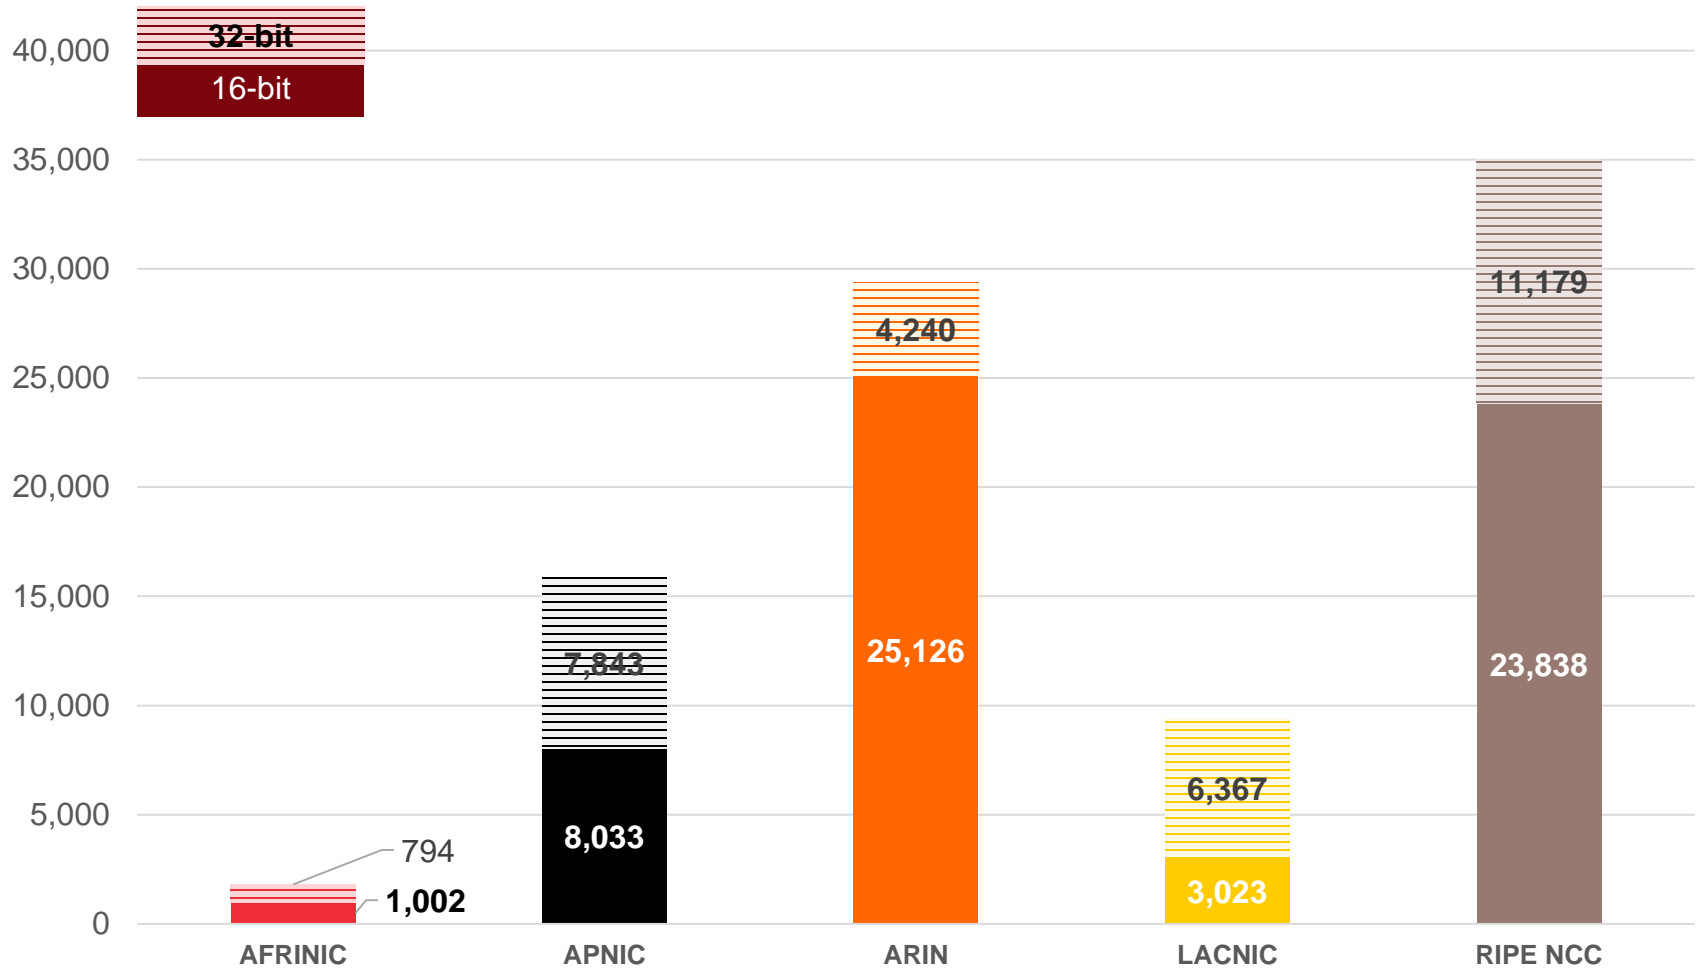

IPv6 Assignments Issued by RIRs

How many prefixes has each RIR assigned per year?

Total Assigned IPv6 Space

Total size of IPv6 space (in /48s) that each RIR has assigned

Percentage of Members with IPv6 in each RIR

AS Numbers

AS Numbers

All ASNs

ASN Assignments by RIRs

How many ASNs has each RIR issued per year?

Total ASNs Assigned by each RIR

References

- NRO Statistics
www.nro.net/statistics
- IANA Number Resources
<https://www.iana.org/numbers>