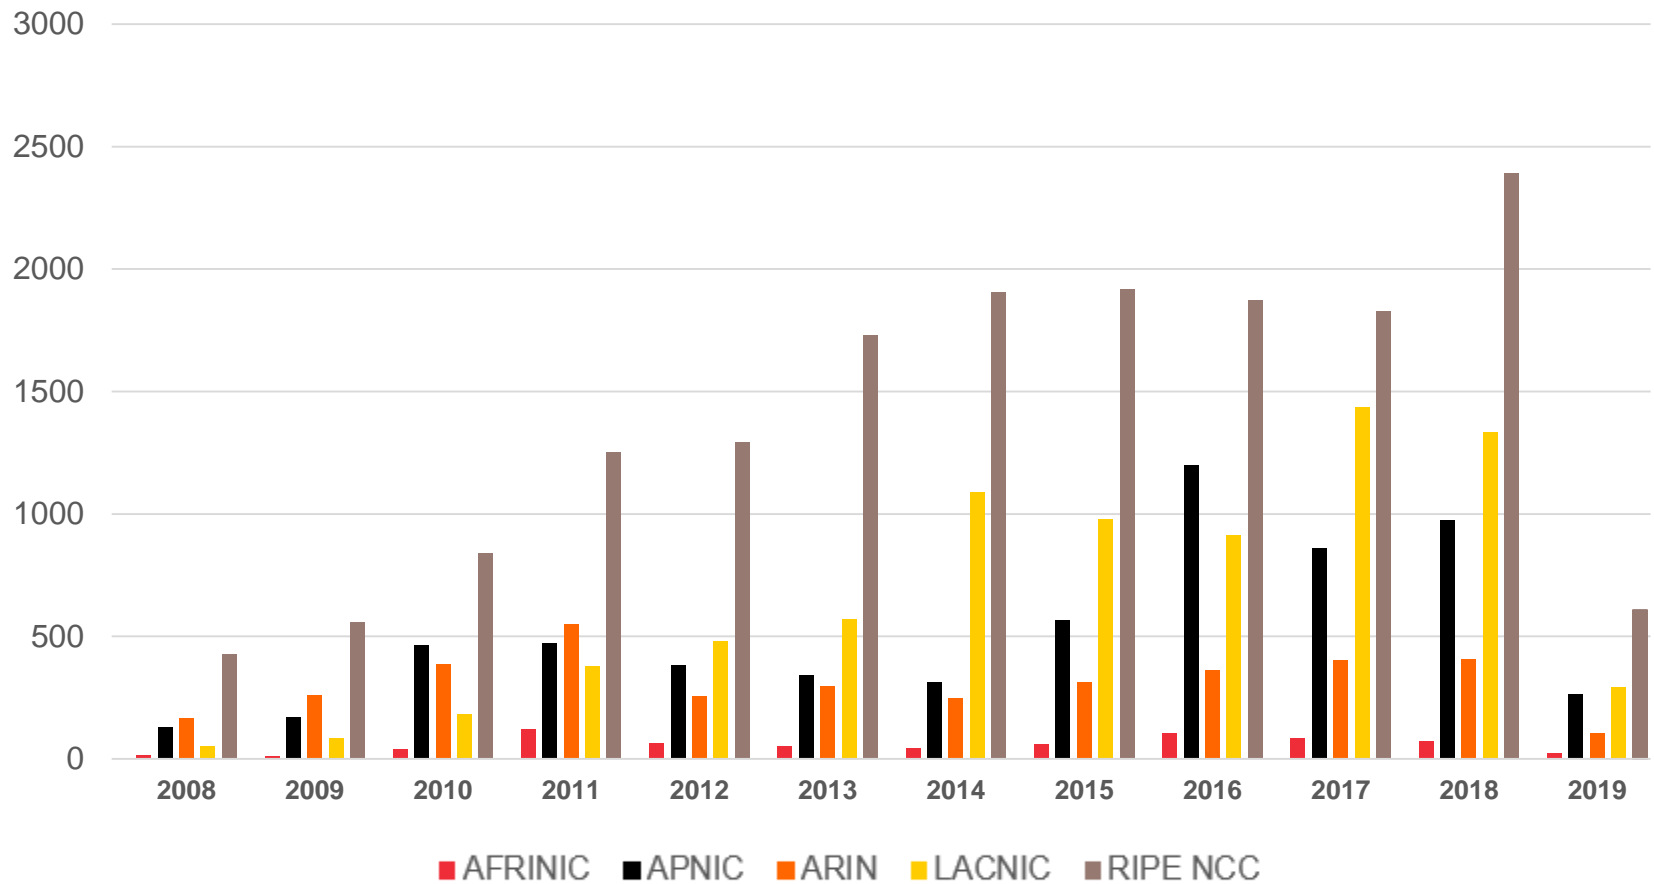

Number of transfers per year

Intra-RIR IPv4 Transfers

Number of addresses transferred by year

Inter-RIR IPv4 Transfers

Total number of IPv4 transfers between RIRs

Inter-RIR IPv4 Transfers

Total number of IPv4 addresses transferred between RIRs

IPv6

All IPv6 Address Space

How much has been allocated to the RIRs?

IPv6 Allocations Issued by RIRs

How many prefixes has each RIR allocated per year?

Total Allocated IPv6 Space

Total size of IPv6 space (in /32s) that each RIR has allocated

IPv6 Assignments Issued by RIRs

How many prefixes has each RIR assigned per year?

Total Assigned IPv6 Space

Total size of IPv6 space (in /48s) that each RIR has assigned

Percentage of Members with IPv6 in each RIR