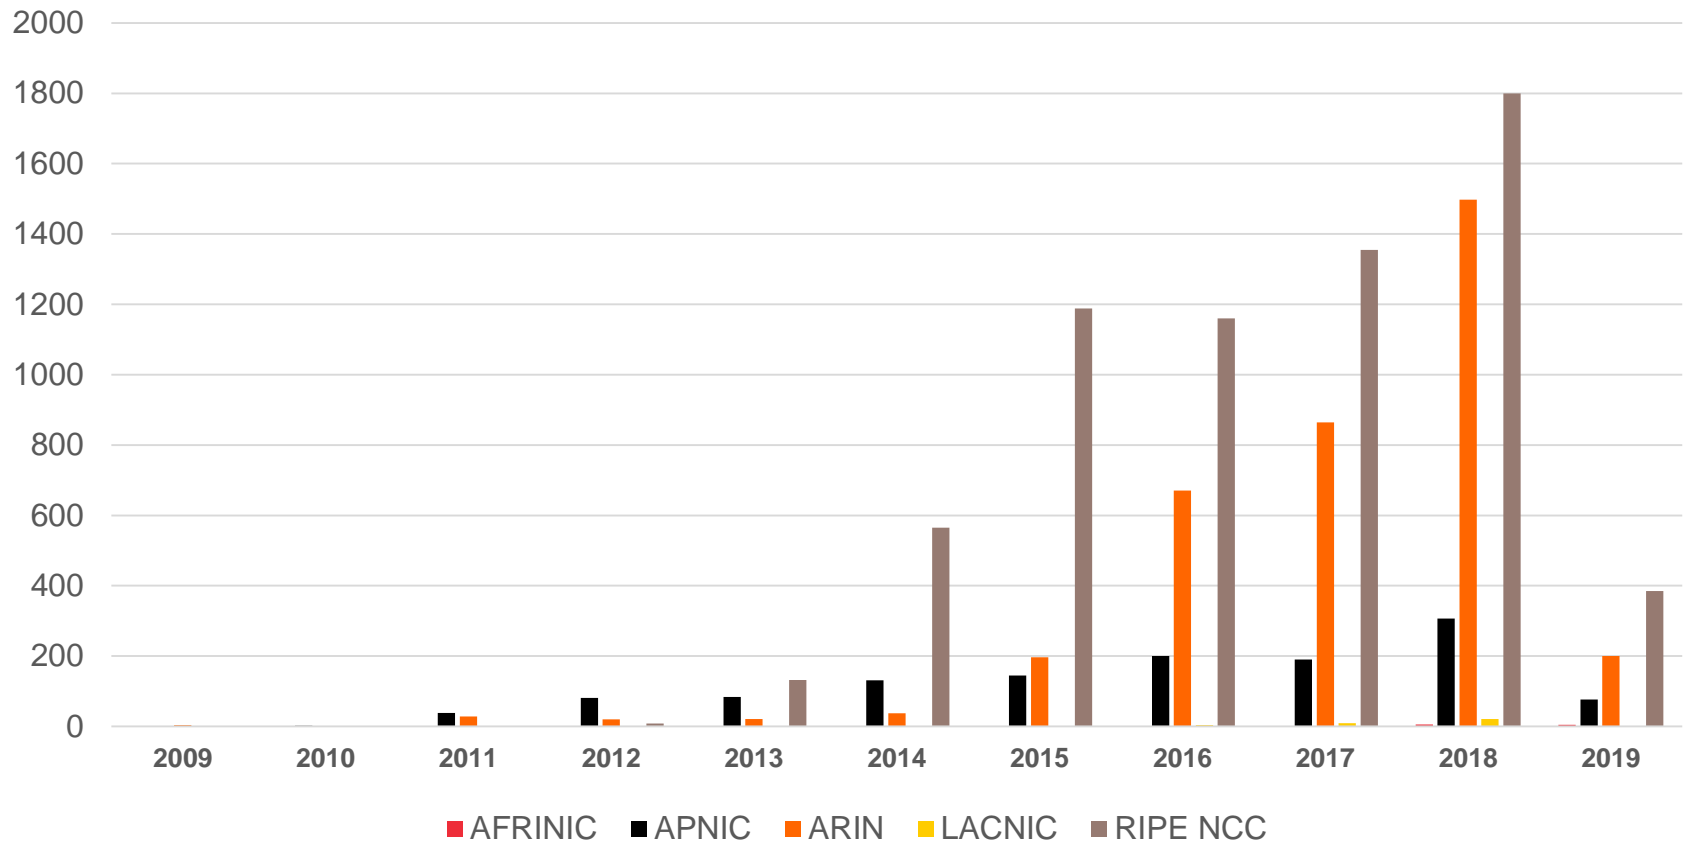

Internet Number Resource Status Report

Prepared by
Regional Internet Registries
AFRINIC, APNIC, ARIN, LACNIC, RIPE NCC

As of 31 Mar 2019

All IPv4 Address Space

Distribution of the 256 /8s

Total IPv4 Addresses Managed by each RIR

In terms of /8s

Available IPv4 Space in each RIR

In terms of /8s

IPv4 Space issued by RIRs

In terms of /8s, how much space has each RIR issued per year?

IPv4 Transfers

(exclusive M&A)

Intra-RIR IPv4 Transfers

Number of transfers per year

Intra-RIR IPv4 Transfers

Number of addresses transferred by year

Inter-RIR IPv4 Transfers

Total number of IPv4 transfers between RIRs

Inter-RIR IPv4 Transfers

Total number of IPv4 addresses transferred between RIRs