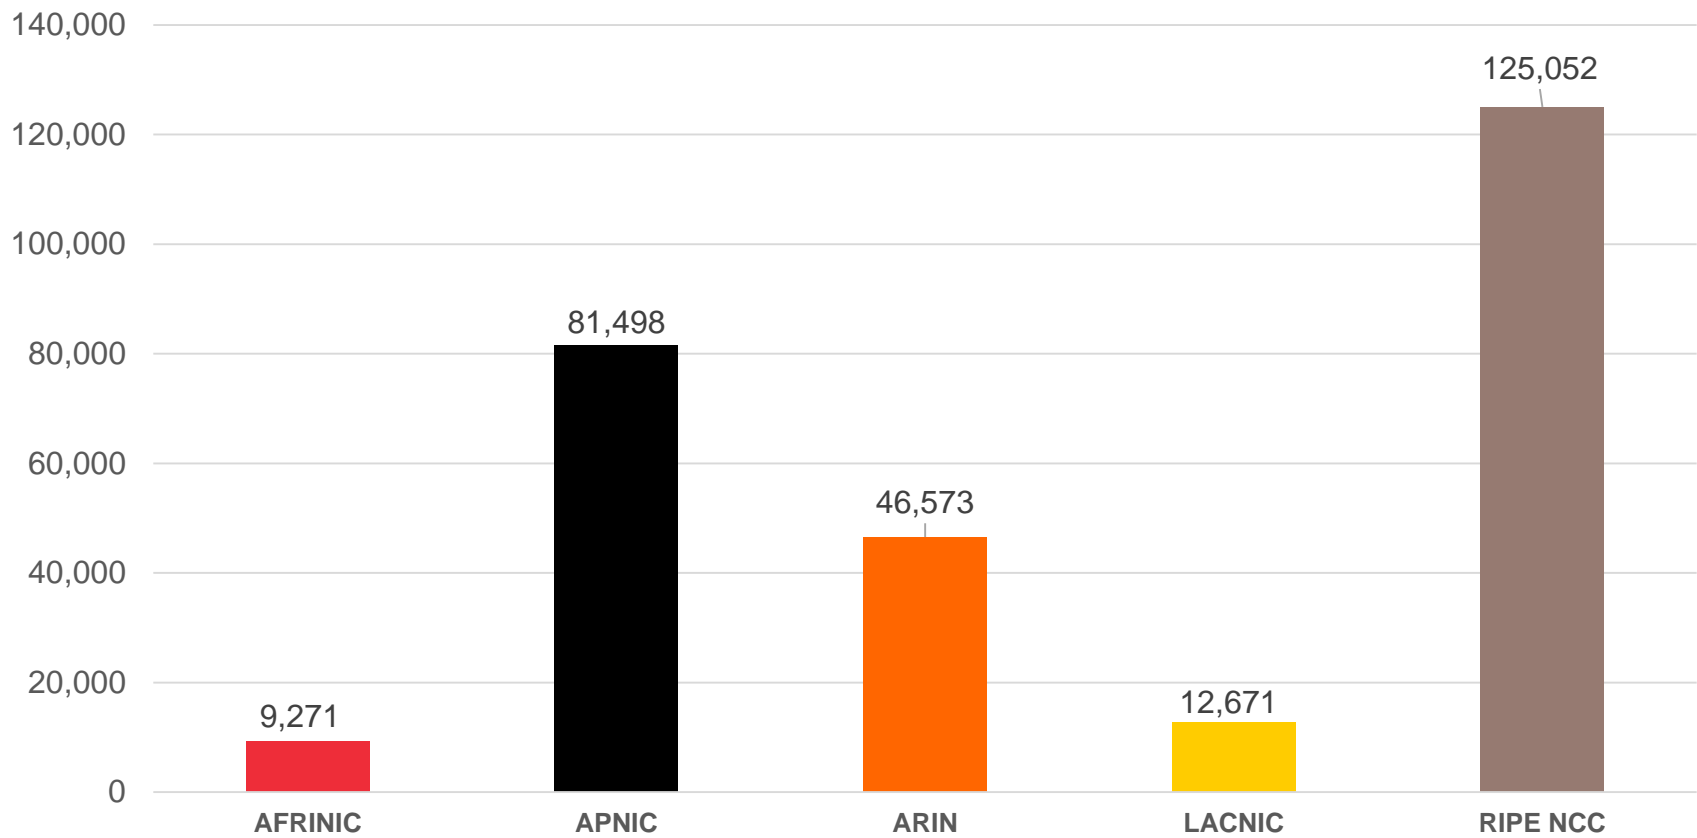

Number of transfers per year

Intra-RIR IPv4 Transfers

Number of addresses transferred by year

Inter-RIR IPv4 Transfers

Total number of IPv4 transfers between RIRs

Inter-RIR IPv4 Transfers

Total number of IPv4 addresses transferred between RIRs

IPv6

All IPv6 Address Space

How much has been allocated to the RIRs?

IPv6 Allocations Issued by RIRs

How many prefixes has each RIR allocated per year?

Total Allocated IPv6 Space

Total size of IPv6 space (in /32s) that each RIR has allocated

IPv6 Assignments Issued by RIRs

How many prefixes has each RIR assigned per year?

Total Assigned IPv6 Space

Total size of IPv6 space (in /48s) that each RIR has assigned

Percentage of Members with IPv6 in each RIR