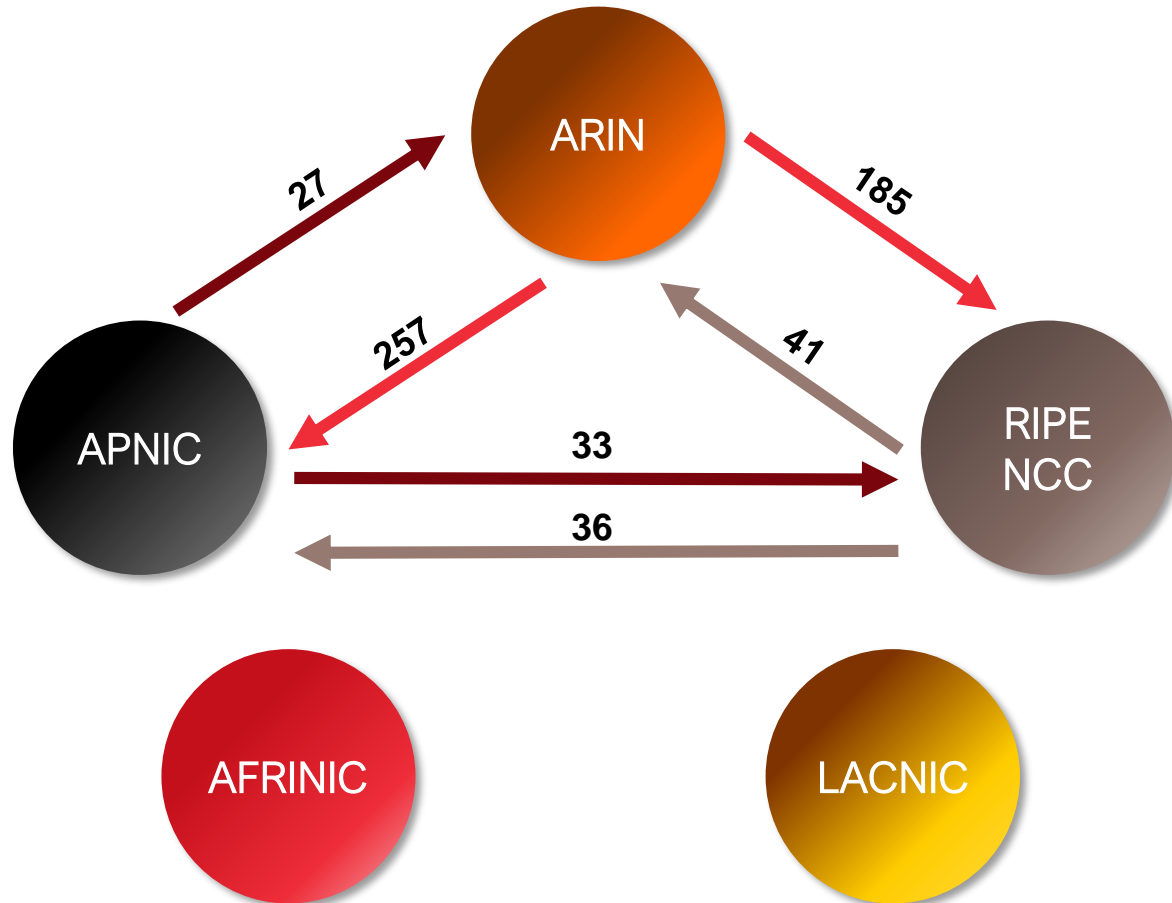

Internet Number Resource Status Report

Prepared by
Regional Internet Registries
AFRINIC, APNIC, ARIN, LACNIC, RIPE NCC

As of 31 Mar 2019

All IPv4 Address Space

Distribution of the 256 /8s

Total IPv4 Addresses Managed by each RIR

In terms of /8s

Available IPv4 Space in each RIR

In terms of /8s

IPv4 Space issued by RIRs

In terms of /8s, how much space has each RIR issued per year?

IPv4 Transfers

(exclusive M&A)

Intra-RIR IPv4 Transfers

Number of transfers per year

Intra-RIR IPv4 Transfers

Number of addresses transferred by year

Inter-RIR IPv4 Transfers

Total number of IPv4 transfers between RIRs

Inter-RIR IPv4 Transfers

Total number of IPv4 addresses transferred between RIRs

IPv6

All IPv6 Address Space

How much has been allocated to the RIRs?

IPv6 Allocations Issued by RIRs

How many prefixes has each RIR allocated per year?

Total Allocated IPv6 Space

Total size of IPv6 space (in /32s) that each RIR has allocated