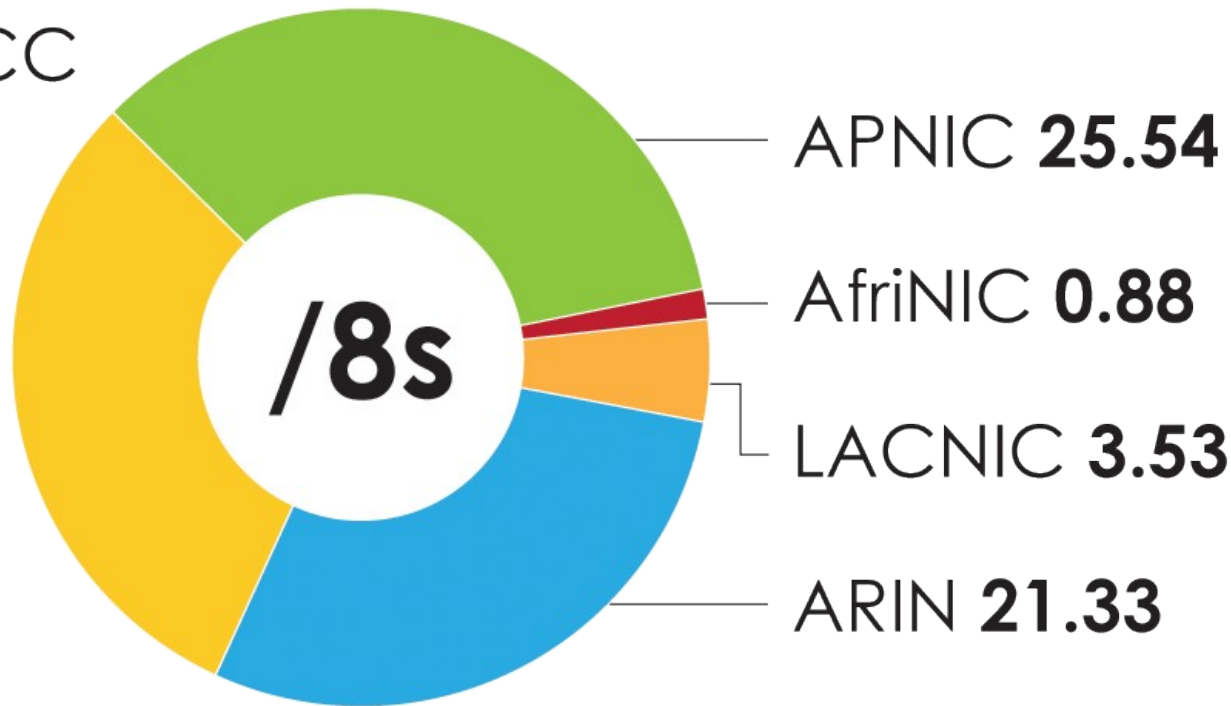

Number Resource Organization

IPv4 ADDRESS SPACE ISSUED (RIRs TO CUSTOMERS)

In terms of /8s, how much space did each RIR allocate by year?

Number Resource Organization

IPv4 ADDRESS SPACE ISSUED (RIRs TO CUSTOMERS)

In terms of /8s, how much total space has each RIR allocated?
(Jan 1999 – Mar 2009)

RIPE NCC
22.76

2001:610:240:0-193.0.0.202 62.109.128 195.048.02.03 178.12.02.02 2001:610:240 193.0.0.203 195.048.02.03
62.109.128 195.048.02.03 2001:610:240 193.0.0.202 62.109.128 195.048.02.03 178.12.02.02 2001:610:240 193.0.0.203
193.0.0.203 2001:610:240:0-193.0.0.202 62.109.128 195.048.02.03 178.12.02.02 2001:610:240 193.0.0.203
2001:610:240:0-193.0.0.202 62.109.128 195.048.02.03 178.12.02.02 2001:610:240 193.0.0.203
Number Resource Organization