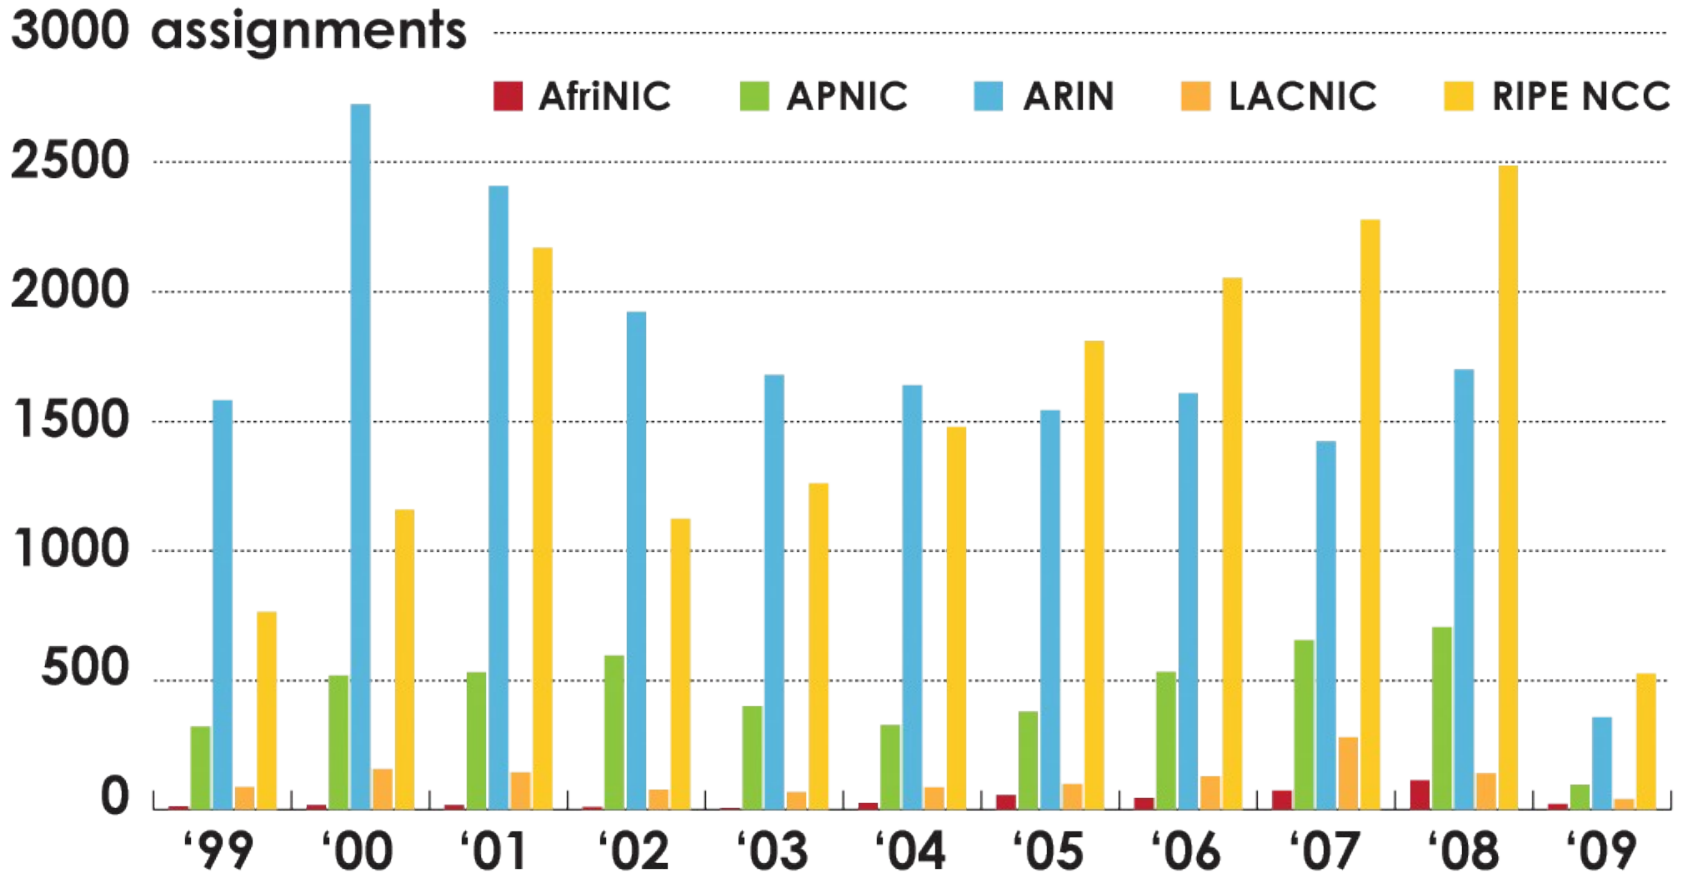

In terms of /8s, how much total space has each RIR allocated?
(Jan 1999 – Mar 2009)

RIPE NCC
22.76

2001:610:240:0-193.0.0.202 62.109.128 195.048.02.03 178.12.02.02 2001:610:240 193.0.0.203 195.048.02.03
62.109.128 195.048.02.03 2001:610:240 193.0.0.202 62.109.128 195.048.02.03 178.12.02.02 2001:610:240 193.0.0.203
193.0.0.203 2001:610:240:0-193.0.0.202 62.109.128 195.048.02.03 178.12.02.02 2001:610:240 193.0.0.203
2001:610:240:0-193.0.0.202 62.109.128 195.048.02.03 178.12.02.02 2001:610:240 193.0.0.203
Number Resource Organization

ASN ASSIGNMENTS (RIRs TO CUSTOMERS)

How many ASNs has each RIR assigned by year?

2001:610:240:0-1933:0:0:202 62:109:128 195:048:02:03 178:12:09:02 2001:610:240:0-1933:0:0:202
 1933:0:0:203 2001:610:240:0-1933:0:0:202 62:109:128 195:048:02:03 178:12:09:02 2001:610:240:0-1933:0:0:202
 2001:610:240:0-1933:0:0:202 62:109:128 195:048:02:03 178:12:09:02 2001:610:240:0-1933:0:0:202
 Number Resource Organization