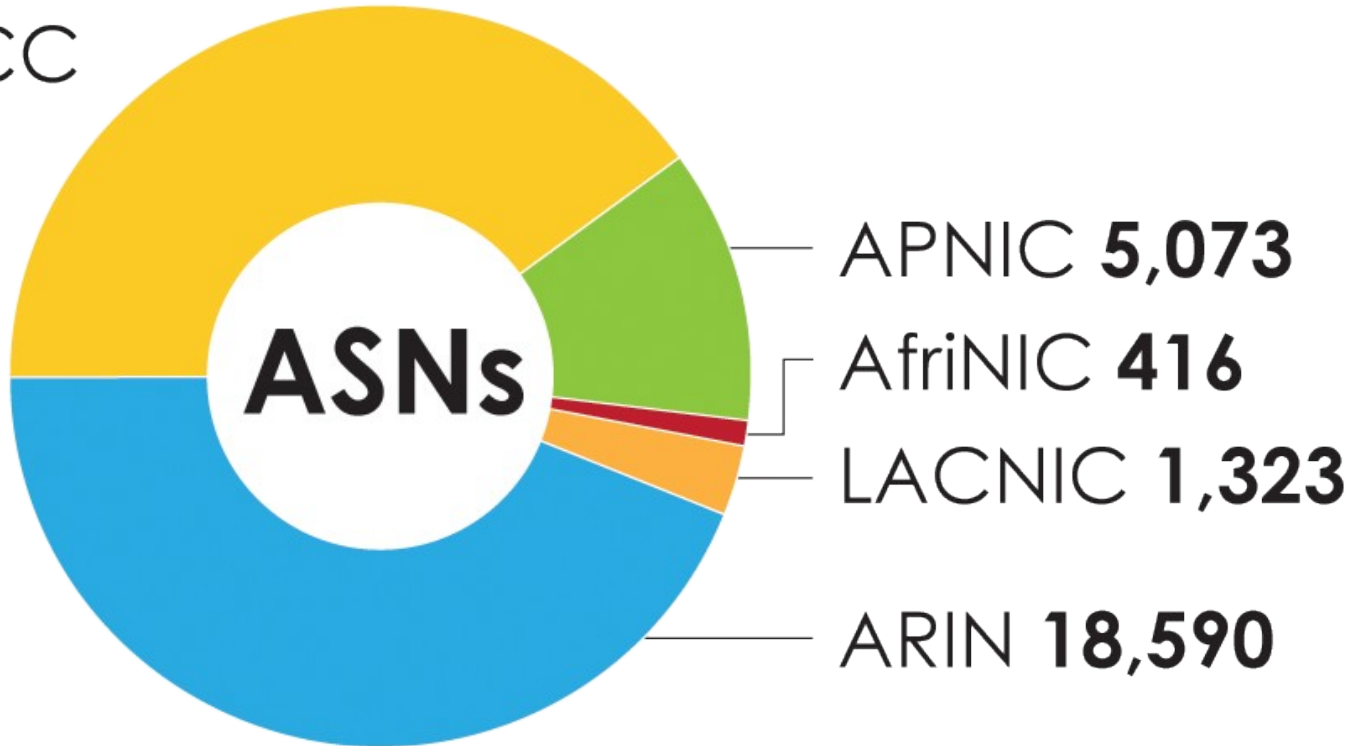

In terms of /8s, how much total space has each RIR allocated?
(Jan 1999 – Mar 2009)

RIPE NCC
22.76

2001:610:240:0-193.0.0.202 62.109.128 195.048.02.03 178.12.02.02 2001:610:240 193.0.0.203 195.048.02.03
62.109.128 195.048.02.03 2001:610:240 193.0.0.202 62.109.128 195.048.02.03 178.12.02.02 2001:610:240 193.0.0.203
193.0.0.203 2001:610:240:0-193.0.0.202 62.109.128 195.048.02.03 178.12.02.02 2001:610:240 193.0.0.203
2001:610:240:0-193.0.0.202 62.109.128 195.048.02.03 178.12.02.02 2001:610:240 193.0.0.203
Number Resource Organization

ASN ASSIGNMENTS (RIRs TO CUSTOMERS)

How many ASNs has each RIR assigned by year?

2001:610:240:0-1933:0:0:202 62:109:128 195:048:02:03 178:12:09:02 2001:610:240:0-1933:0:0:202
 1933:0:0:203 2001:610:240:0-1933:0:0:202 62:109:128 195:048:02:03 178:12:09:02 2001:610:240:0-1933:0:0:202
 2001:610:240:0-1933:0:0:202 62:109:128 195:048:02:03 178:12:09:02 2001:610:240:0-1933:0:0:202
 Number Resource Organization

ASN ASSIGNMENTS (RIRs TO CUSTOMERS)

How many total ASNs has each RIR assigned?
(Jan 1999 – Mar 2009)

RIPE NCC
17,118

IPv6 Allocations RIRs to LIRs/ISPs

How many allocations have been made by each RIR by year?