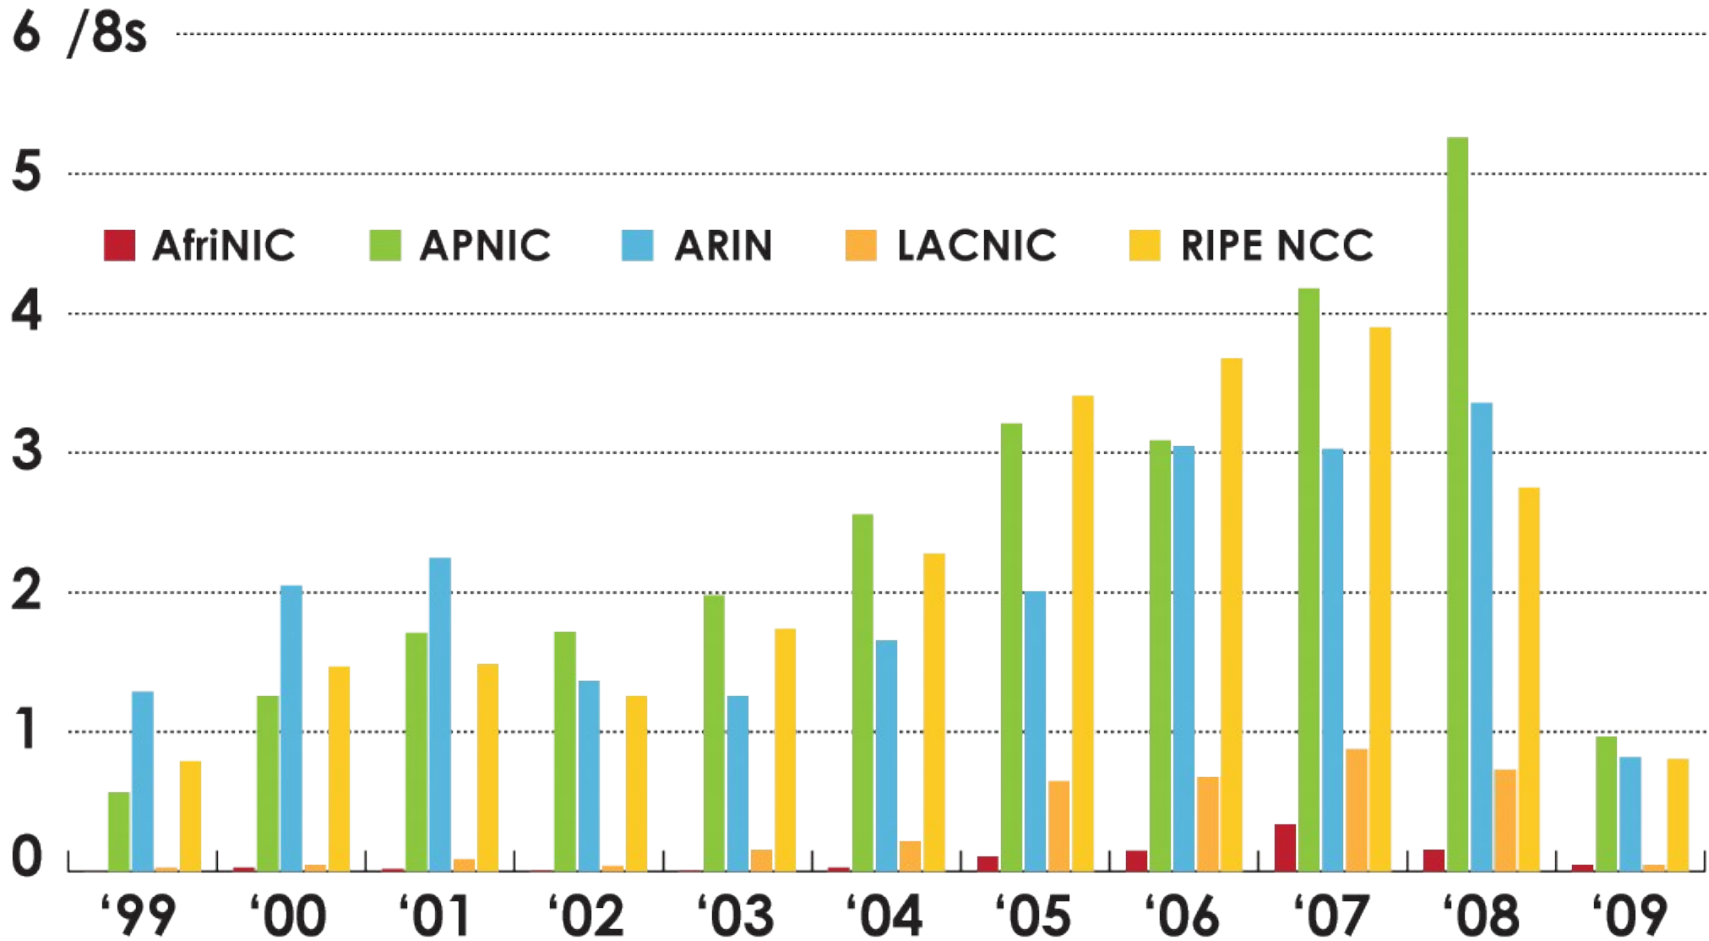

INTERNET NUMBER RESOURCE STATUS REPORT

As of 31 March 2009

**Prepared by
Regional Internet Registries
AfrINIC, APNIC, ARIN, LACNIC and the RIPE NCC**

2001:610:240:0-193:0:0:202 62:109:128 195:048:02:03 178:12:02:02 2001:610:240 193:0:0:203 195:048:02:03
62:109:128 195:048:02:03 178:12:02:02 2001:610:240 193:0:0:202 2001:610:240:0-193:0:0:203 195:048:02:03
193:0:0:203 2001:610:240:0-193:0:0:202 62:109:128 195:048:02:03 178:12:02:02 2001:610:240 193:0:0:203
2001:610:240:0-193:0:0:202 62:109:128 195:048:02:03 178:12:02:02 2001:610:240 193:0:0:203
Number Resource Organization

IPv4 ADDRESS SPACE

What is the status of each of the 256 /8s?

2001:610:240:0-1933:0:0:202 62:109:128 195:048:02:03 178:12:09:02 2001:610:240 193:0:0:203 195:048:02:03
 62:109:128 195:048:02:03 2001:610:240 193:0:0:203 195:048:02:03 178:12:09:02 2001:610:240 193:0:0:203 195:048:02:03
 193:0:0:203 2001:610:240:0-1933:0:0:202 62:109:128 195:048:02:03 2001:610:240 193:0:0:203 195:048:02:03 178:12:09:02 2001:610:240 193:0:0:203
 2001:610:240:0-1933:0:0:202 62:109:128 195:048:02:03 2001:610:240 193:0:0:203 195:048:02:03 178:12:09:02 2001:610:240 193:0:0:203
 2001:610:240:0-1933:0:0:202 62:109:128 195:048:02:03 2001:610:240 193:0:0:203 195:048:02:03 178:12:09:02 2001:610:240 193:0:0:203
 2001:610:240:0-1933:0:0:202 62:109:128 195:048:02:03 2001:610:240 193:0:0:203 195:048:02:03 178:12:09:02 2001:610:240 193:0:0:203

Number Resource Organization

IPv4 ADDRESS SPACE ISSUED (RIRs TO CUSTOMERS)

In terms of /8s, how much space did each RIR allocate by year?

Number Resource Organization

IPv4 ADDRESS SPACE ISSUED (RIRs TO CUSTOMERS)