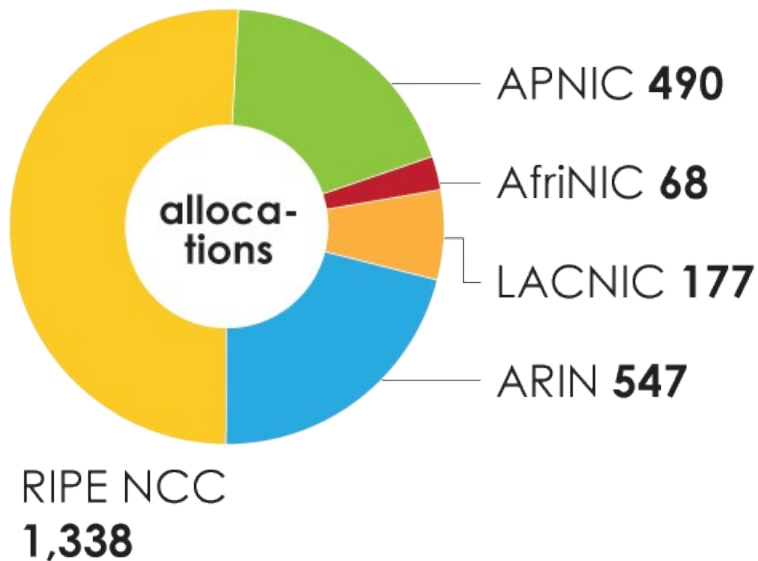

ASN ASSIGNMENTS (RIRs TO CUSTOMERS)

How many ASNs has each RIR assigned by year?

2001:610:240:0-1933:0:0:202 62:109:128 195:048:02:03 178:12:09:02 2001:610:240:0-1933:0:0:202
 1933:0:0:203 2001:610:240:0-1933:0:0:202 62:109:128 195:048:02:03 178:12:09:02 2001:610:240:0-1933:0:0:202
 2001:610:240:0-1933:0:0:202 62:109:128 195:048:02:03 178:12:09:02 2001:610:240:0-1933:0:0:202
 Number Resource Organization

ASN ASSIGNMENTS (RIRs TO CUSTOMERS)

How many total ASNs has each RIR assigned?
(Jan 1999 – Mar 2009)

RIPE NCC
17,118

IPv6 Allocations RIRs to LIRs/ISPs

How many allocations have been made by each RIR by year?

500 allocations

400

300

200

100

0

AfriNIC APNIC ARIN LACNIC RIPE NCC

'99 '00 '01 '02 '03 '04 '05 '06 '07 '08 '09

Number Resource Organization

IPv6 ALLOCATIONS RIRs to LIRs/ISPs

(Jan 1999 – Mar 2009)

How many total allocations
have been made by each RIR?

In terms of /32s, how much total
space has each RIR allocated?

LINKS TO RIR STATISTICS