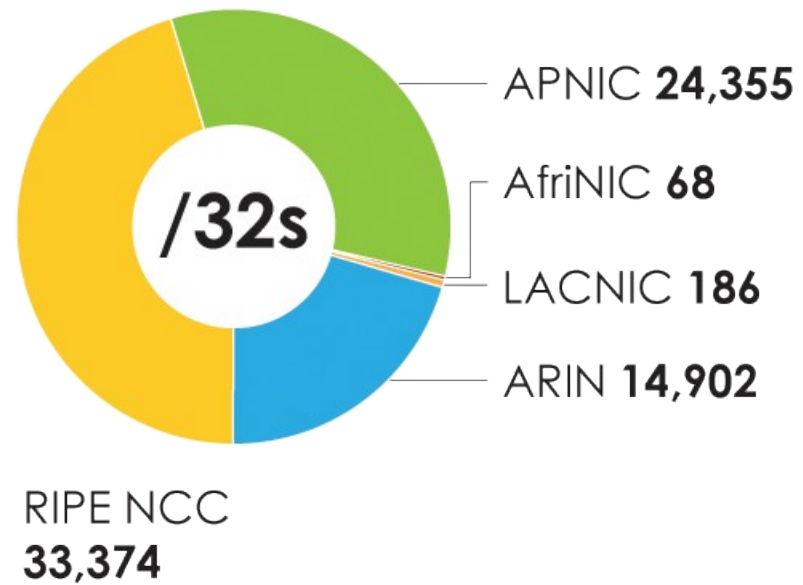

2001:610:240:0-193:0:0:202 62:109:128 195:048:02:03 178:12:09:02 2001:610:240 193:0:0:203 195:048:02:03 2001:610:240:0-193:0:0:202 62:109:128 195:048:02:03 178:12:09:02 2001:610:240 193:0:0:203 2001:610:240:0-193:0:0:202 62:109:128 195:048:02:03 178:12:09:02 2001:610:240 193:0:0:203 2001:610:240:0-193:0:0:202 62:109:128 195:048:02:03 178:12:09:02 2001:610:240 193:0:0:203

Number Resource Organization

IPv6 ALLOCATIONS RIRs to LIRs/ISPs

(Jan 1999 – Mar 2009)

How many total allocations
have been made by each RIR?

In terms of /32s, how much total
space has each RIR allocated?

LINKS TO RIR STATISTICS

- RIR Stats:
www.nro.net/statistics
- Raw Data/Historical RIR Allocations:
www.aso.icann.org/stats
www.iana.org/assignments/ipv4-address-space
www.iana.org/assignments/as-numbers
www.iana.org/assignments/ipv6-unicast-address-assignments