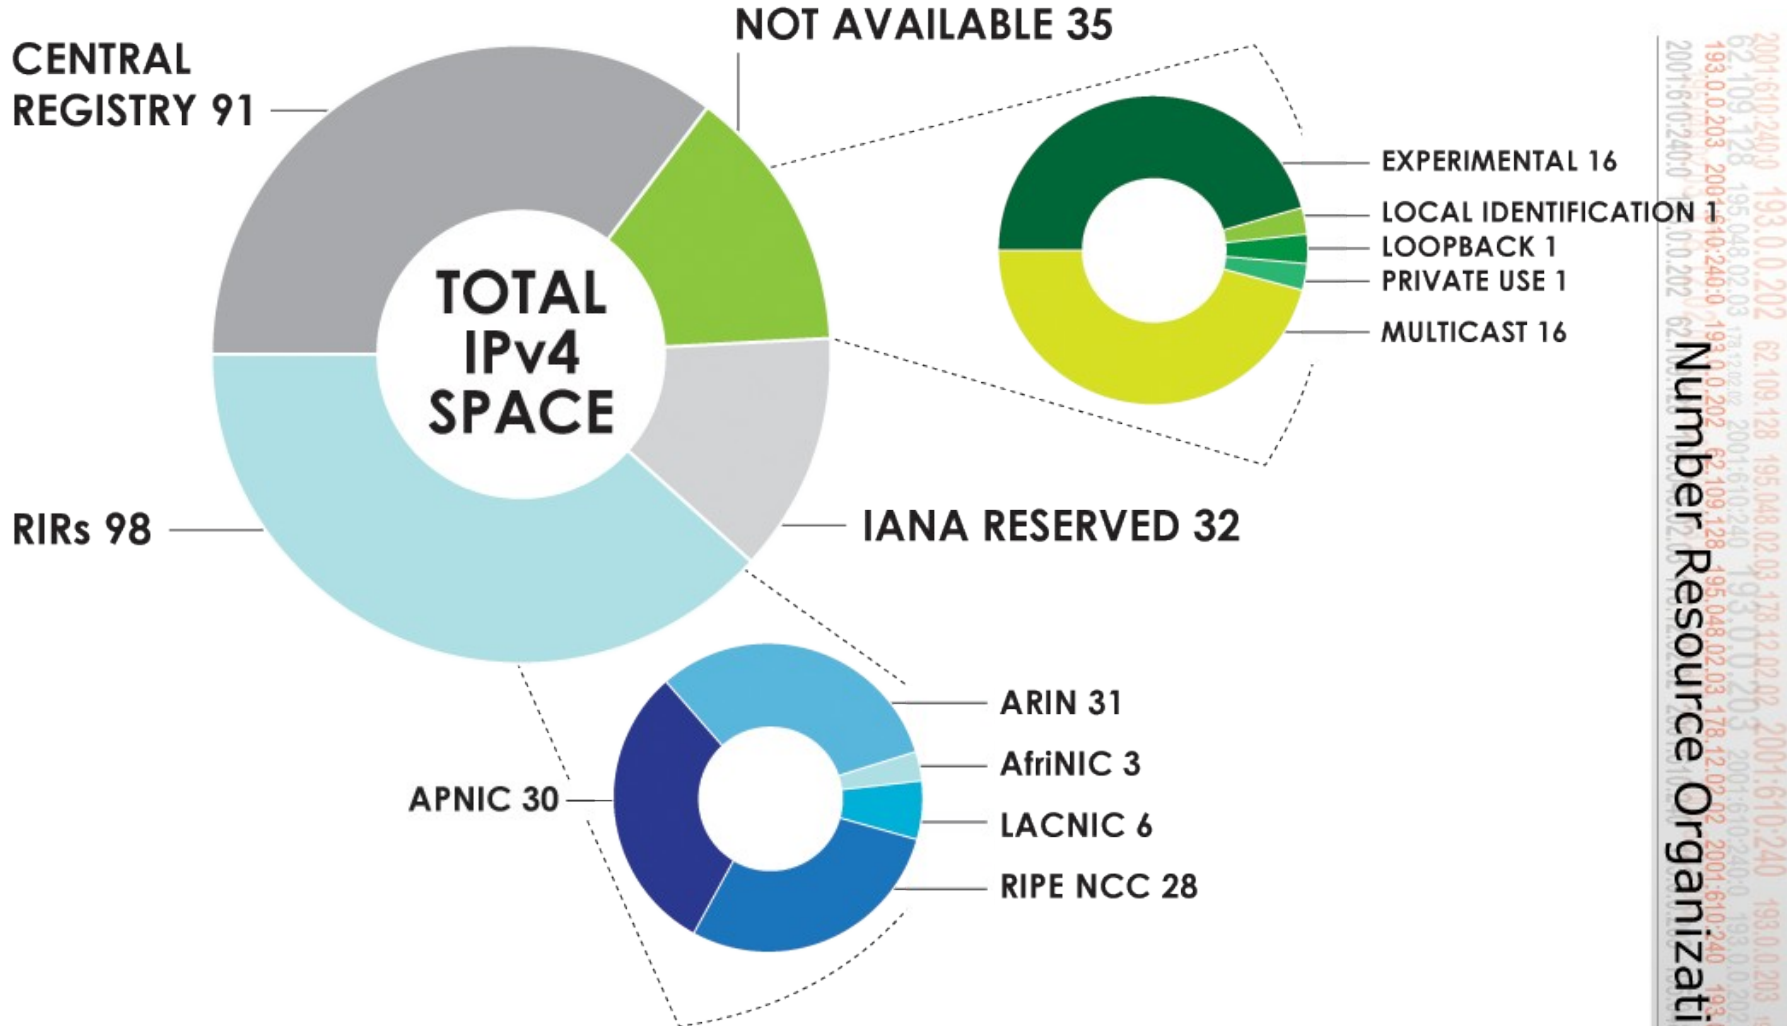

IPv4 ADDRESS SPACE

What is the status of each of the 256 /8s?

2001:610:240:0-1933:0:0:202 62:109:128 195:048:02:03 178:12:09:02 2001:610:240 193:0:0:203 195:048:02:03
62:109:128 195:048:02:03 2001:610:240 193:0:0:203 195:048:02:03 178:12:09:02 2001:610:240 193:0:0:203 195:048:02:03
193:0:0:203 2001:610:240:0-1933:0:0:202 62:109:128 195:048:02:03 2001:610:240 193:0:0:203 195:048:02:03 178:12:09:02 2001:610:240 193:0:0:203
2001:610:240:0-1933:0:0:202 62:109:128 195:048:02:03 2001:610:240 193:0:0:203 195:048:02:03 178:12:09:02 2001:610:240 193:0:0:203
2001:610:240:0-1933:0:0:202 62:109:128 195:048:02:03 2001:610:240 193:0:0:203 195:048:02:03 178:12:09:02 2001:610:240 193:0:0:203
2001:610:240:0-1933:0:0:202 62:109:128 195:048:02:03 2001:610:240 193:0:0:203 195:048:02:03 178:12:09:02 2001:610:240 193:0:0:203

Number Resource Organization