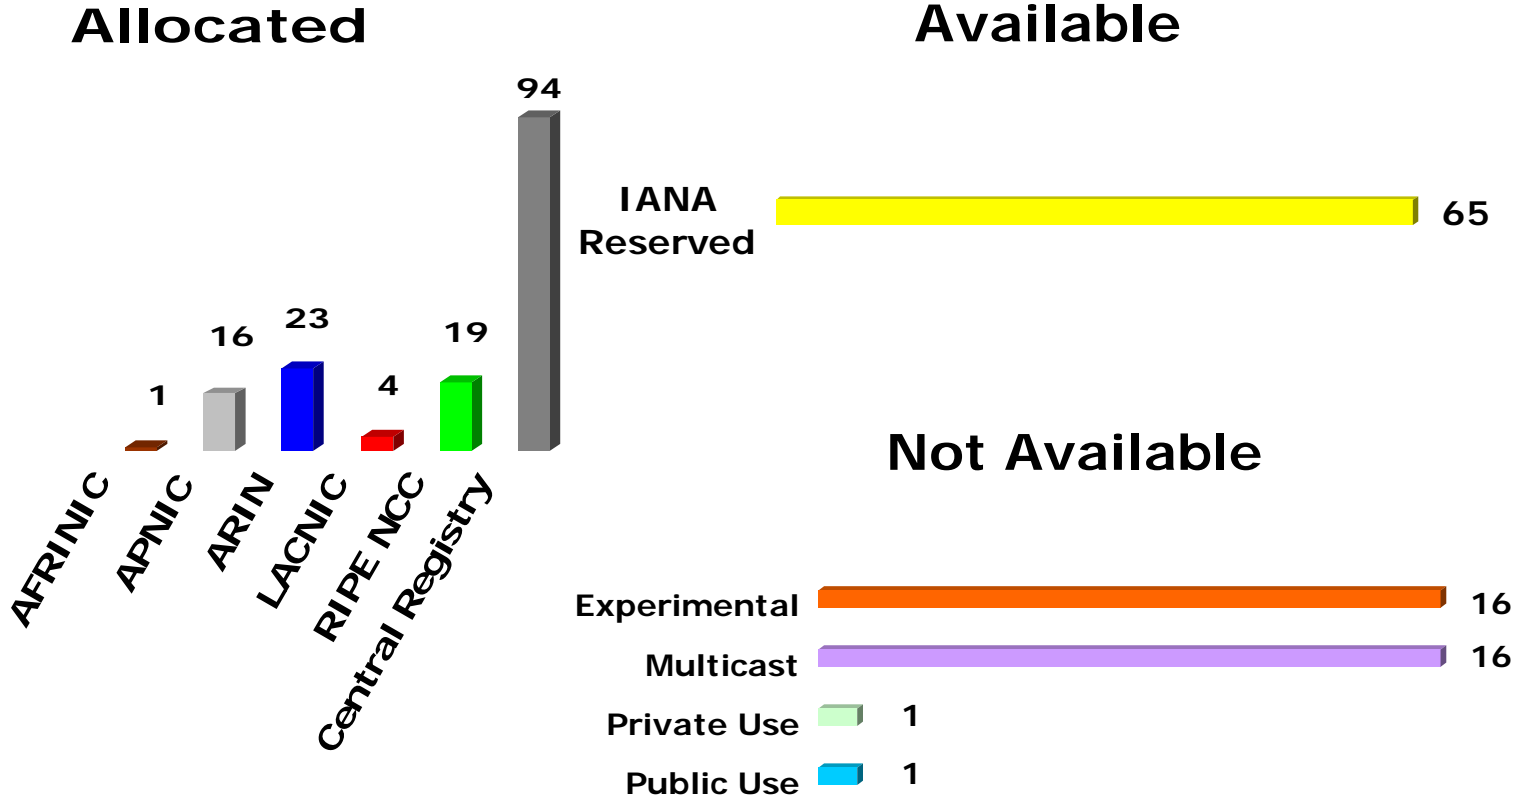

NRO

Internet Number Resource Status Report

As of 30 September 2005

Prepared by
Regional Internet Registries
AFRINIC, APNIC, ARIN, LACNIC and RIPE NCC

IPv4 /8 Address Space Status

Number Resource Organization

IPv4 Allocations from RIRs to LIRs/ISPs Yearly Comparison

Number Resource Organization

IPv4 Allocations RIRs to LIRs/ISPs

Cumulative Total (Jan 1999 - Sep 2005)

ASN Assignments RIRs to LIRs/ISPs Yearly Comparison

Number Resource Organization

ASN Assignments RIRs to LIRs/ISPs

Cumulative Total (Jan 1999 - Sep 2005)

Number Resource Organization

2001:610:240:0 193.0.0.202 62.109.128 195.048.02.03 178.42.02.02 2001:610:240 193.0.0.203 195.048.02.03 62.109.128 2001:610:240 193.0.0.202
193.0.0.203 2001:610:240:0 193.0.0.202 62.109.128 195.048.02.03 178.42.02.02 2001:610:240 193.0.0.203
2001:610:240:0 193.0.0.202 62.109.128 195.048.02.03 178.42.02.02 2001:610:240 193.0.0.203 195.048.02.03