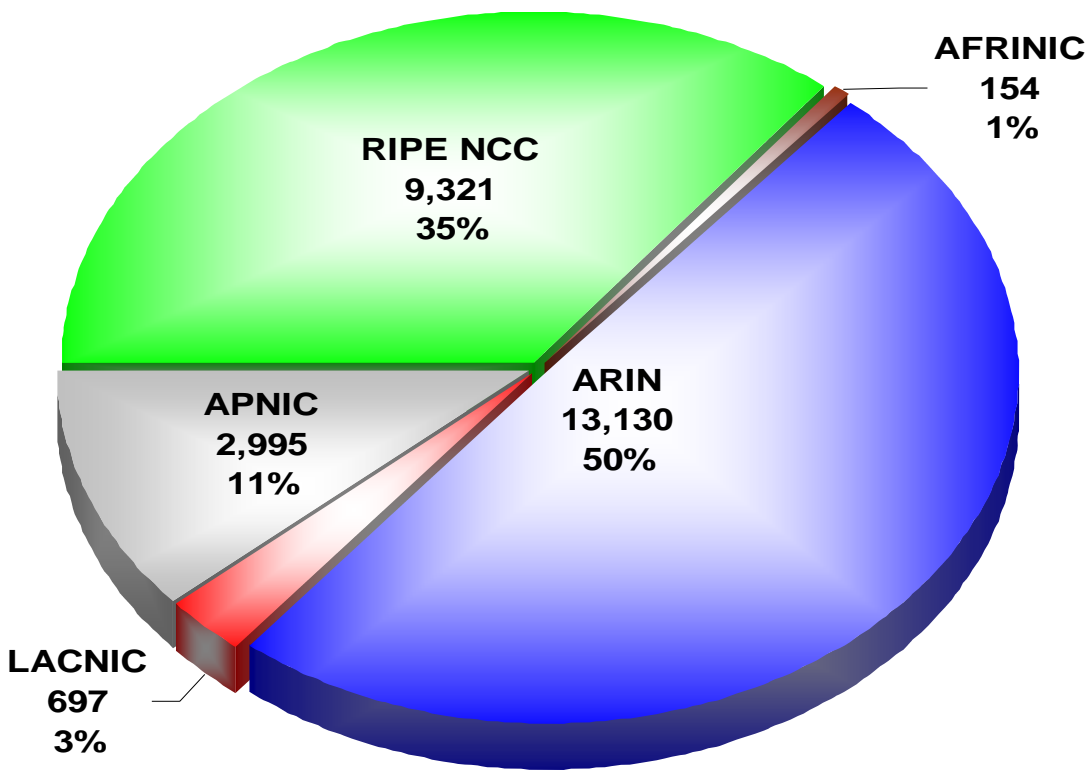

NRO

Internet Number Resource Status Report

As of 30 September 2005

Prepared by
Regional Internet Registries
AFRINIC, APNIC, ARIN, LACNIC and RIPE NCC

IPv4 /8 Address Space Status

Number Resource Organization

IPv4 Allocations from RIRs to LIRs/ISPs Yearly Comparison

Number Resource Organization

IPv4 Allocations RIRs to LIRs/ISPs

Cumulative Total (Jan 1999 - Sep 2005)

ASN Assignments RIRs to LIRs/ISPs Yearly Comparison

Number Resource Organization

ASN Assignments RIRs to LIRs/ISPs

Cumulative Total (Jan 1999 - Sep 2005)

Number Resource Organization

2001:610:240:0 193.0.0.202 62.109.128 195.048.02.03 178.42.02.02 2001:610:240 193.0.0.203 195.048.02.03 62.109.128 2001:610:240 193.0.0.202
193.0.0.203 2001:610:240:0 193.0.0.202 62.109.128 195.048.02.03 178.42.02.02 2001:610:240 193.0.0.203
2001:610:240:0 193.0.0.202 62.109.128 195.048.02.03 178.42.02.02 2001:610:240 193.0.0.203 195.048.02.03