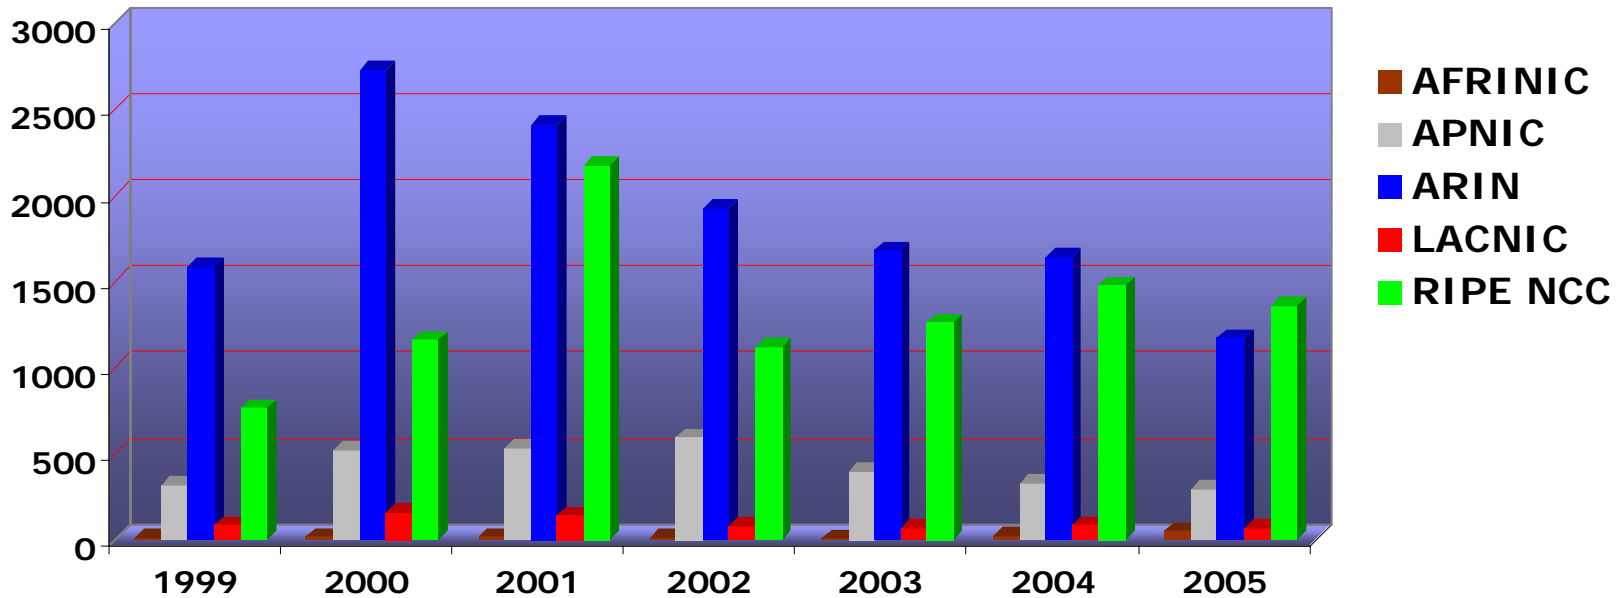

IPv4 Allocations from RIRs to LIRs/ISPs Yearly Comparison

Number Resource Organization

IPv4 Allocations RIRs to LIRs/ISPs

Cumulative Total (Jan 1999 - Sep 2005)

ASN Assignments RIRs to LIRs/ISPs Yearly Comparison

Number Resource Organization

ASN Assignments RIRs to LIRs/ISPs

Cumulative Total (Jan 1999 - Sep 2005)

Number Resource Organization

2001:610:240:0 193.0.0.202 62.109.128 195.048.02.03 178.42.02.02 2001:610:240 193.0.0.203 195.048.02.03 62.109.128 2001:610:240 193.0.0.202
193.0.0.203 2001:610:240:0 193.0.0.202 62.109.128 195.048.02.03 178.42.02.02 2001:610:240 193.0.0.203
2001:610:240:0 193.0.0.202 62.109.128 195.048.02.03 178.42.02.02 2001:610:240 193.0.0.203 195.048.02.03