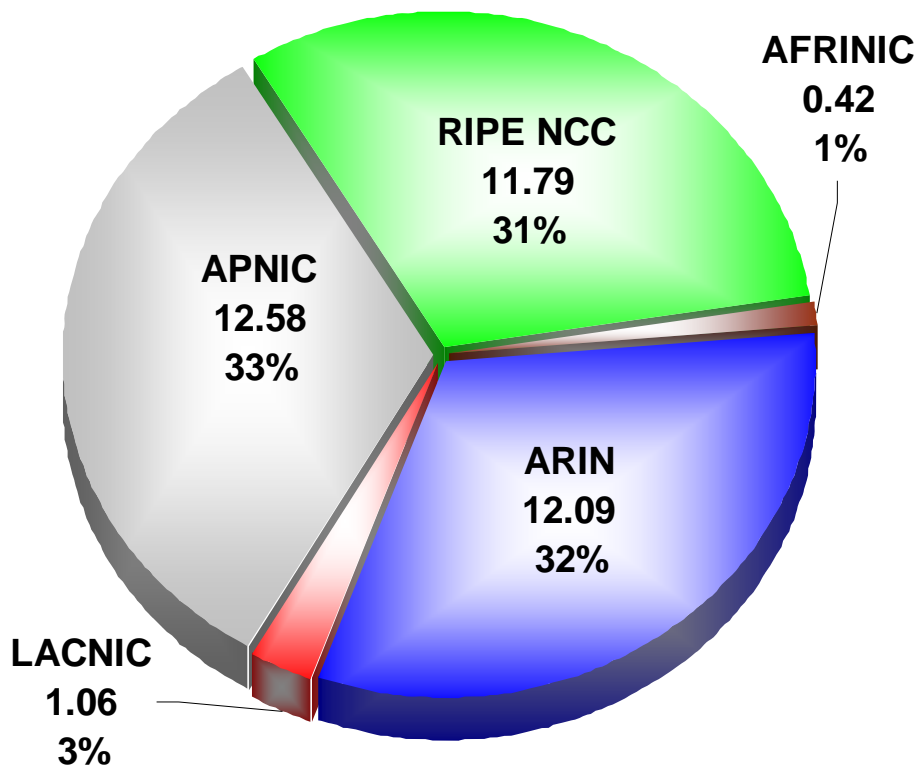

NRO

Internet Number Resource Status Report

As of 30 September 2005

Prepared by
Regional Internet Registries
AFRINIC, APNIC, ARIN, LACNIC and RIPE NCC

IPv4 /8 Address Space Status

Number Resource Organization

IPv4 Allocations from RIRs to LIRs/ISPs Yearly Comparison

Number Resource Organization

IPv4 Allocations RIRs to LIRs/ISPs

Cumulative Total (Jan 1999 - Sep 2005)

ASN Assignments RIRs to LIRs/ISPs Yearly Comparison

Number Resource Organization

ASN Assignments RIRs to LIRs/ISPs

Cumulative Total (Jan 1999 - Sep 2005)

Number Resource Organization

2001:610:240:0 193.0.0.202 62.109.128 195.048.02.03 178.42.02.02 2001:610:240 193.0.0.203 195.048.02.03 62.109.128 2001:610:240 193.0.0.202
193.0.0.203 2001:610:240:0 193.0.0.202 62.109.128 195.048.02.03 178.42.02.02 2001:610:240 193.0.0.203
2001:610:240:0 193.0.0.202 62.109.128 195.048.02.03 178.42.02.02 2001:610:240 193.0.0.203 195.048.02.03