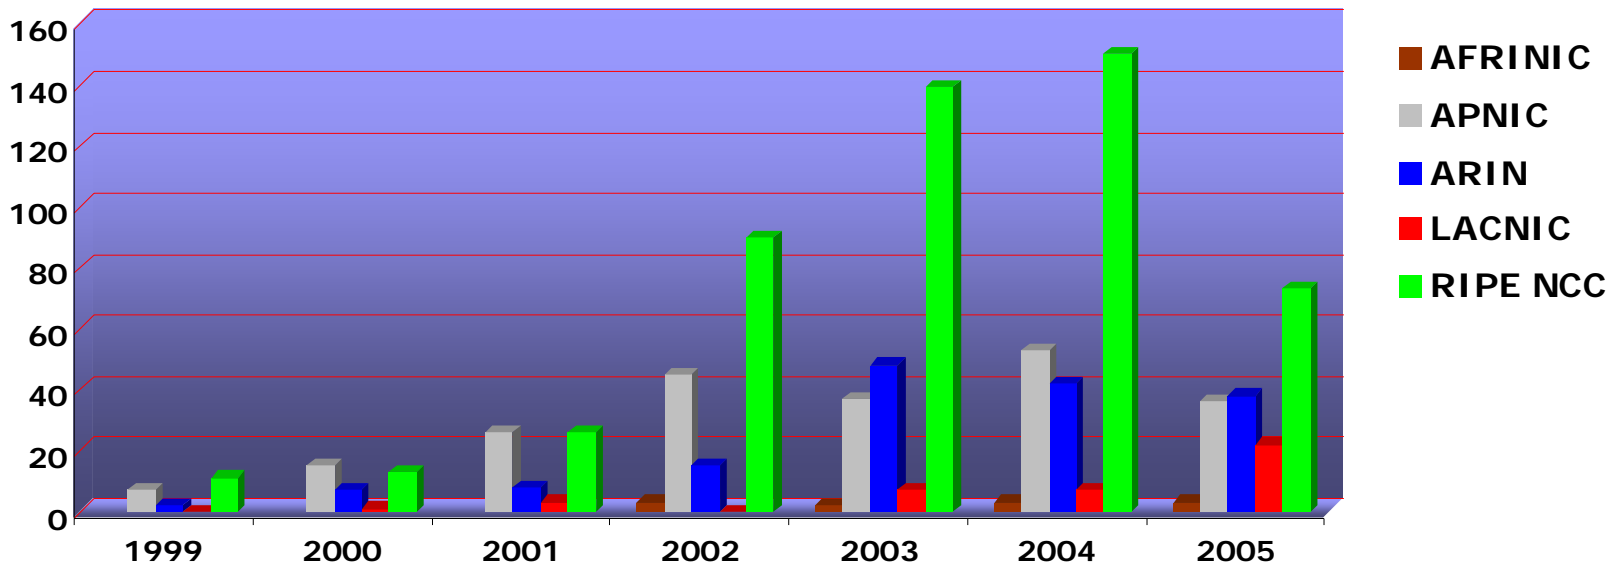

Number Resource Organization