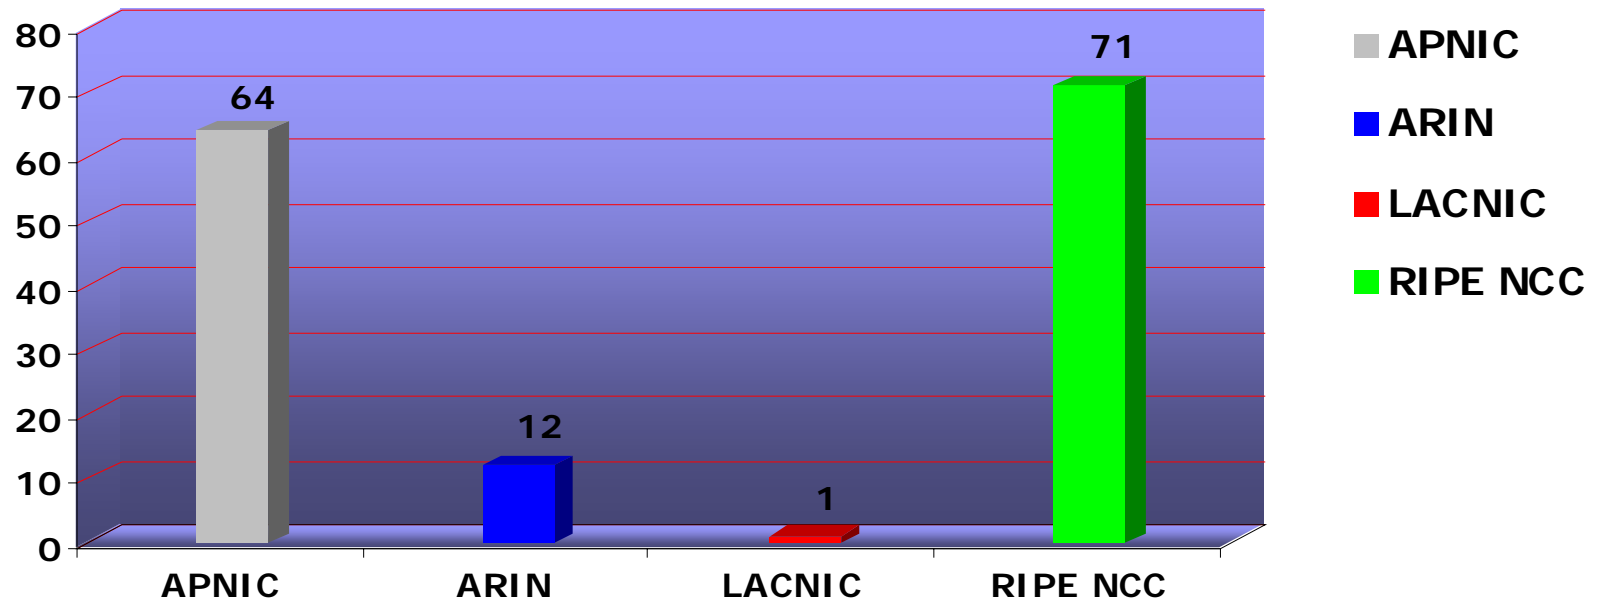

IPv4 Allocations from RIRs to LIRs/ISPs Yearly Comparison

Number Resource Organization

IPv4 Allocations RIRs to LIRs/ISPs

Cumulative Total (Jan 1999 - Sep 2005)

ASN Assignments RIRs to LIRs/ISPs Yearly Comparison

Number Resource Organization

ASN Assignments RIRs to LIRs/ISPs

Cumulative Total (Jan 1999 - Sep 2005)

Number Resource Organization

2001:610:240:0 193.0.0.202 62.109.128 195.048.02.03 178.42.02.02 2001:610:240 193.0.0.203 195.048.02.03 62.109.128 2001:610:240 193.0.0.202
193.0.0.203 2001:610:240:0 193.0.0.202 62.109.128 195.048.02.03 178.42.02.02 2001:610:240 193.0.0.203
2001:610:240:0 193.0.0.202 62.109.128 195.048.02.03 178.42.02.02 2001:610:240 193.0.0.203 195.048.02.03

IANA IPv6 Allocations to RIRs (no of /23s)

2001:610:240:0 193.0.0.202 62.109.128 195.048.02.03 128.128.128.128 2001:610:240:0 193.0.0.203 2001:610:240:0 193.0.0.202
 62.109.128 195.048.02.03 128.128.128.128 2001:610:240:0 193.0.0.203 2001:610:240:0 193.0.0.202
 2001:610:240:0 193.0.0.203 2001:610:240:0 193.0.0.202