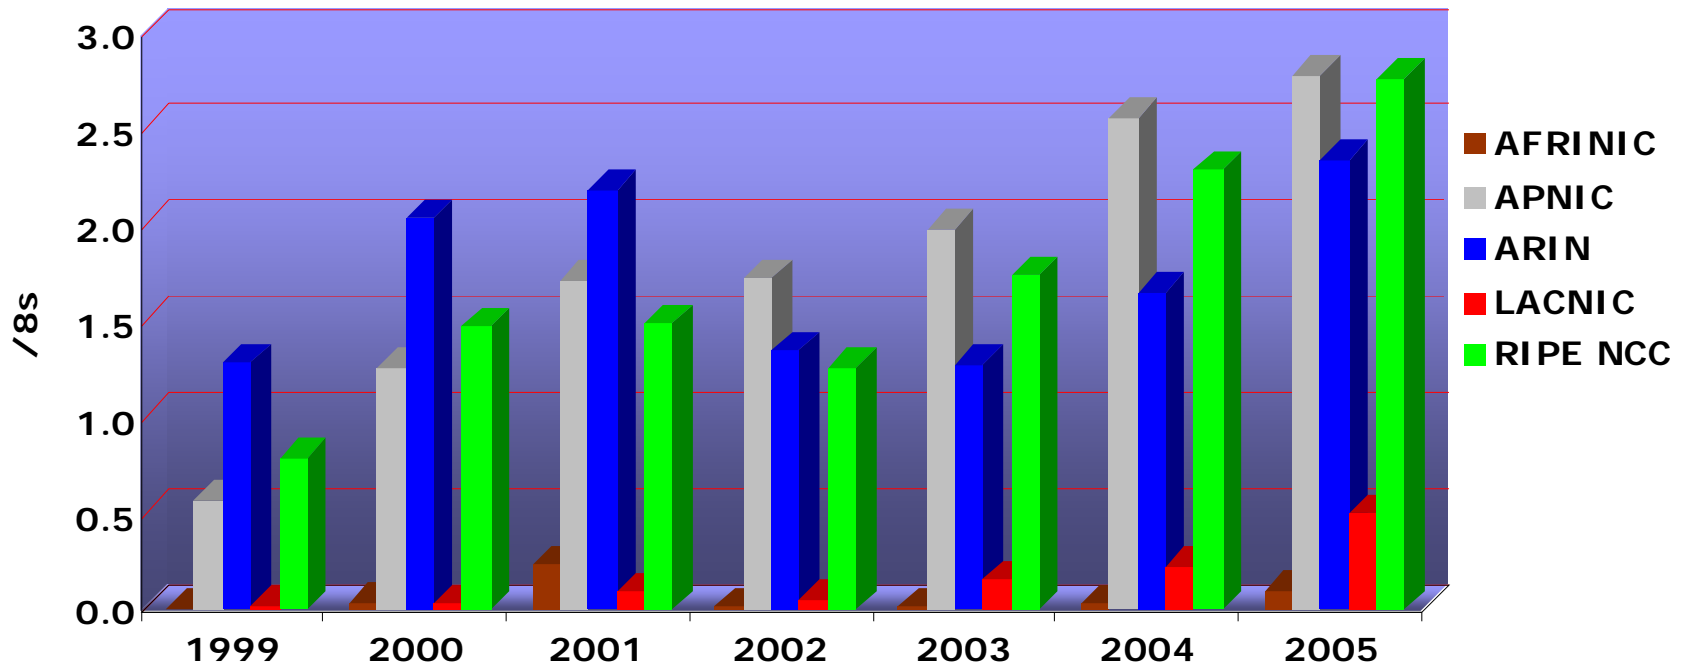

NRO

Internet Number Resource Status Report

As of 30 September 2005

Prepared by
Regional Internet Registries
AFRINIC, APNIC, ARIN, LACNIC and RIPE NCC

IPv4 /8 Address Space Status

Number Resource Organization

IPv4 Allocations from RIRs to LIRs/ISPs Yearly Comparison

Number Resource Organization

IPv4 Allocations RIRs to LIRs/ISPs

Cumulative Total (Jan 1999 - Sep 2005)

ASN Assignments RIRs to LIRs/ISPs Yearly Comparison