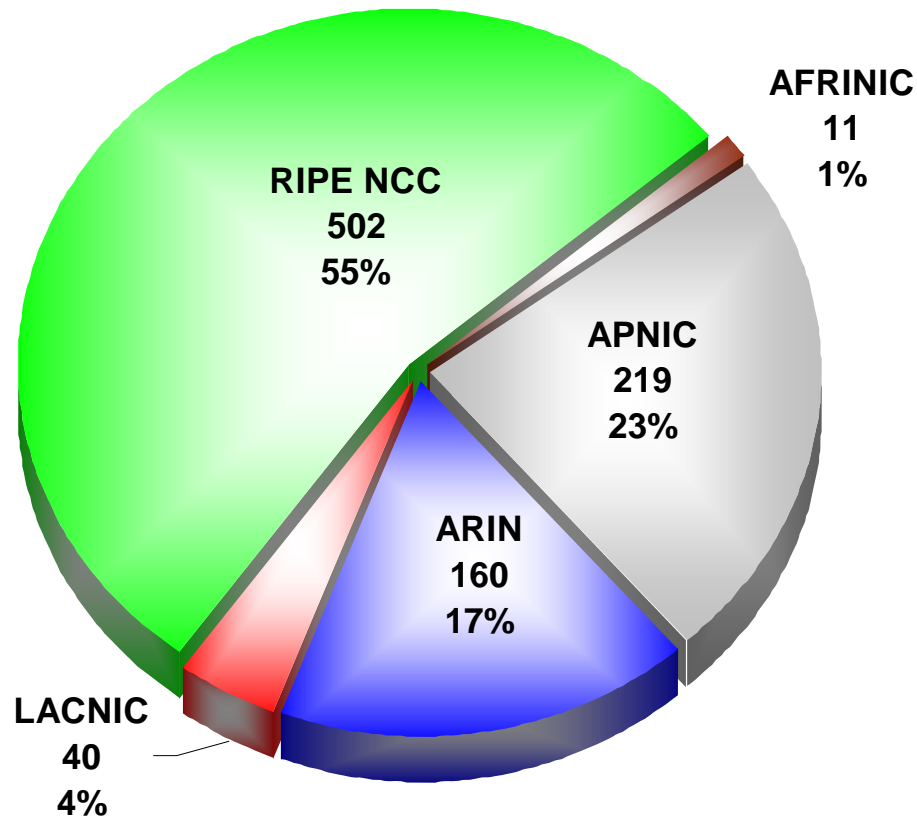

Number Resource Organization

ASN Assignments RIRs to LIRs/ISPs

Cumulative Total (Jan 1999 - Sep 2005)

Number Resource Organization

2001:610:240:0 193.0.0.202 62.109.128 195.048.02.03 178.42.02.02 2001:610:240 193.0.0.203 195.048.02.03 62.109.128 2001:610:240 193.0.0.202
193.0.0.203 2001:610:240:0 193.0.0.202 62.109.128 195.048.02.03 178.42.02.02 2001:610:240 193.0.0.203
2001:610:240:0 193.0.0.202 62.109.128 195.048.02.03 178.42.02.02 2001:610:240 193.0.0.203 195.048.02.03

IANA IPv6 Allocations to RIRs (no of /23s)

2001:610:240:0 193.0.0.202 62.109.128 195.048.02.03 128.128.128.128 2001:610:240:0 193.0.0.203 2001:610:240:0 193.0.0.202
 62.109.128 195.048.02.03 128.128.128.128 2001:610:240:0 193.0.0.203 2001:610:240:0 193.0.0.202
 2001:610:240:0 193.0.0.203 2001:610:240:0 193.0.0.202

IPv6 Allocations RIRs to LIRs/ISPs Yearly Comparison

Number Resource Organization

IPv6 Allocations RIRs to LIRs/ISPs

Cumulative Total (Jan 1999 - Sep 2005)

Number Resource Organization

Links to RIR Statistics