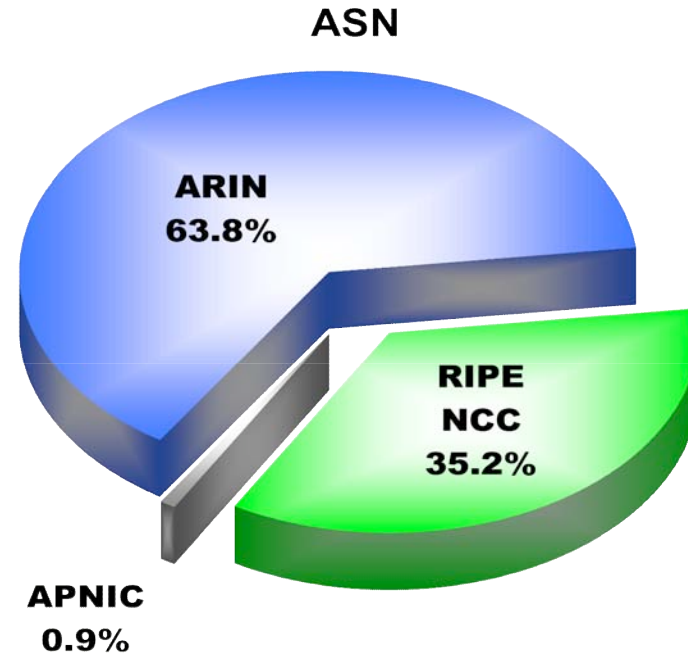

ASN Assignments RIRs to LIRs/ISPs Yearly Comparison

Number Resource Organization

ASN Assignments RIRs to LIRs/ISPs

Cumulative Total (Jan 1999 - Sept 2004)

2001-610-2400 193.0.0.202 62 109 128 195 048 02 03 128 12 02 202 2001-610-240 193.0.0.203
 62 109 128 195 048 02 03 128 12 02 202 2001-610-240 193.0.0.203 195 048 02 03 128 12 02 202
 193.0.0.203 2001-610-240-0 193 0 0 202 62 109 128 195 048 02 03 178 12 09 02 2001 610 240 193 0 0 203
 2001-610-240-0 193 0 0 202 62 109 128 195 048 02 03 128 12 02 202
 Number Resource Organization

IANA IPv6 Allocations to RIRs (no of /23s)

Number Resource Organization

IPv6 Allocations RIRs to LIRs/ISPs

Cumulative Total (Jan 1999 – Sept 2004)

Number Resource Organization

Total IPv6 Allocations from RIRs to LIRs/ISPs Top 10 Countries

Number Resource Organization

Number Resources in Africa Cumulative Total

IPv6
RIPE NCC 2 (TN EG)
ARIN 6 (5 ZA 1 MW)

2001-610-240-0 193.0.0.202 62-109-128 195-048-02-03 178-12-09-02 2001-610-240 193.0.0.203 195-048-02-03
 62-109-128 195-048-02-03 2001-610-240 193.0.0.202 62-109-128 195-048-02-03 178-12-09-02 2001-610-240 193.0.0.203
 193.0.0.203 2001-610-240-0 193.0.0.202 62-109-128 195-048-02-03 2001-610-240 193.0.0.203
 2001-610-240-0 193.0.0.202 62-109-128 195-048-02-03 2001-610-240 193.0.0.203 195-048-02-03
 Number Resource Organization