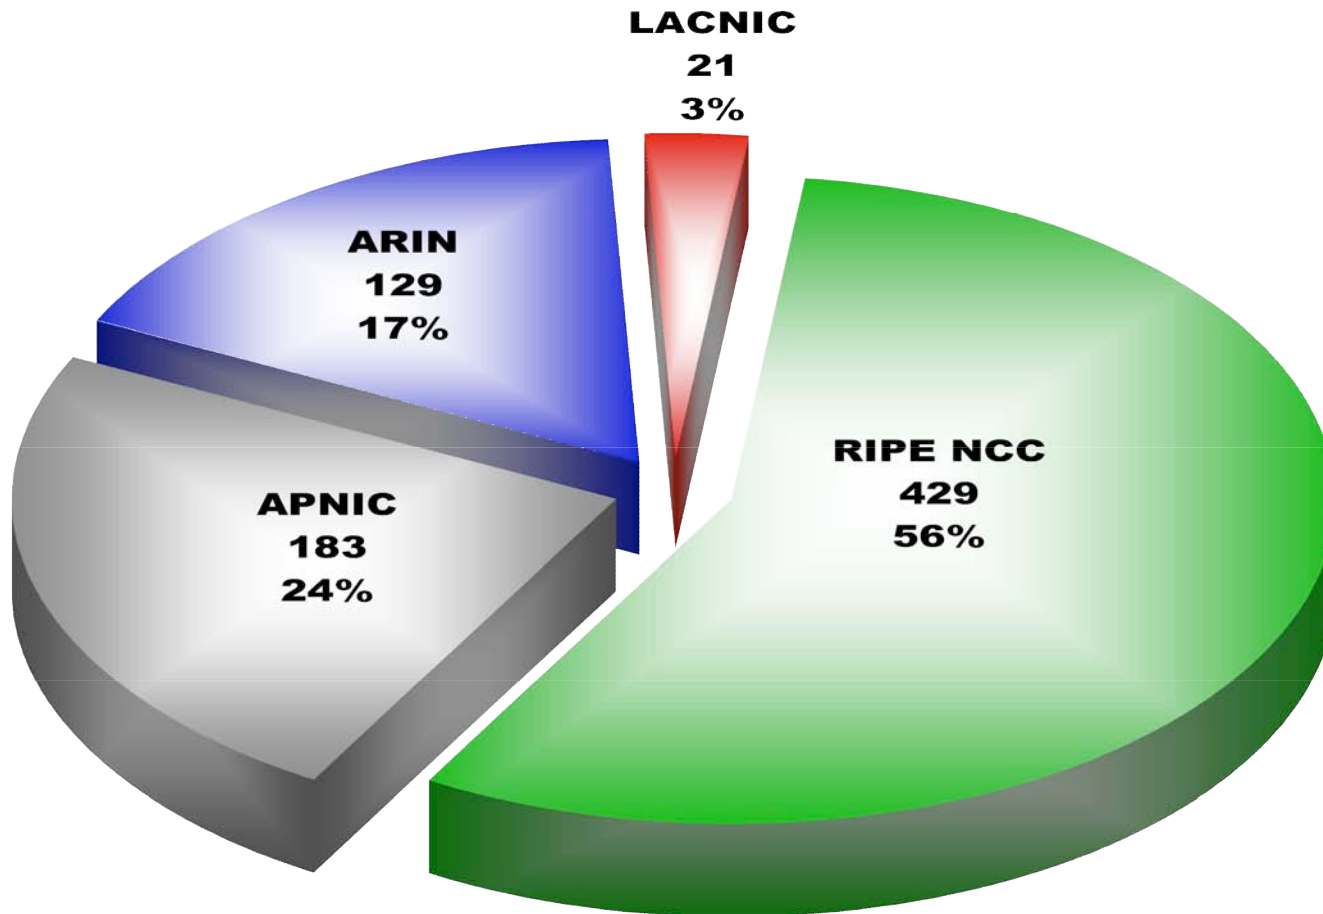

ASN Assignments RIRs to LIRs/ISPs Yearly Comparison

Number Resource Organization

ASN Assignments RIRs to LIRs/ISPs

Cumulative Total (Jan 1999 - Sept 2004)

2001-610-2400 193.0.0.202 62 109 128 195 048 02 03 128 12 02 202 2001-610-240 193.0.0.203
 62 109 128 195 048 02 03 128 12 02 202 2001-610-240 193.0.0.203 195 048 02 03 128 12 02 202
 193.0.0.203 2001-610-240-0 193 0 0 202 62 109 128 195 048 02 03 178 12 09 02 2001 610 240 193 0 0 203
 2001-610-240-0 193 0 0 202 62 109 128 195 048 02 03 128 12 02 202
 Number Resource Organization

IANA IPv6 Allocations to RIRs (no of /23s)

Number Resource Organization

IPv6 Allocations RIRs to LIRs/ISPs

Cumulative Total (Jan 1999 – Sept 2004)

Number Resource Organization

Total IPv6 Allocations from RIRs to LIRs/ISPs Top 10 Countries

Number Resource Organization

Number Resources in Africa Cumulative Total

IPv6
RIPE NCC 2 (TN EG)
ARIN 6 (5 ZA 1 MW)

2001-610-240-0 193.0.0.202 62-109-128 195-048-02-03 178-12-09-02 2001-610-240 193.0.0.203 195-048-02-03
 62-109-128 195-048-02-03 2001-610-240 193.0.0.202 62-109-128 195-048-02-03 178-12-09-02 2001-610-240 193.0.0.203
 193.0.0.203 2001-610-240-0 193.0.0.202 62-109-128 195-048-02-03 2001-610-240 193.0.0.203
 2001-610-240-0 193.0.0.202 62-109-128 195-048-02-03 2001-610-240 193.0.0.203 195-048-02-03
 Number Resource Organization