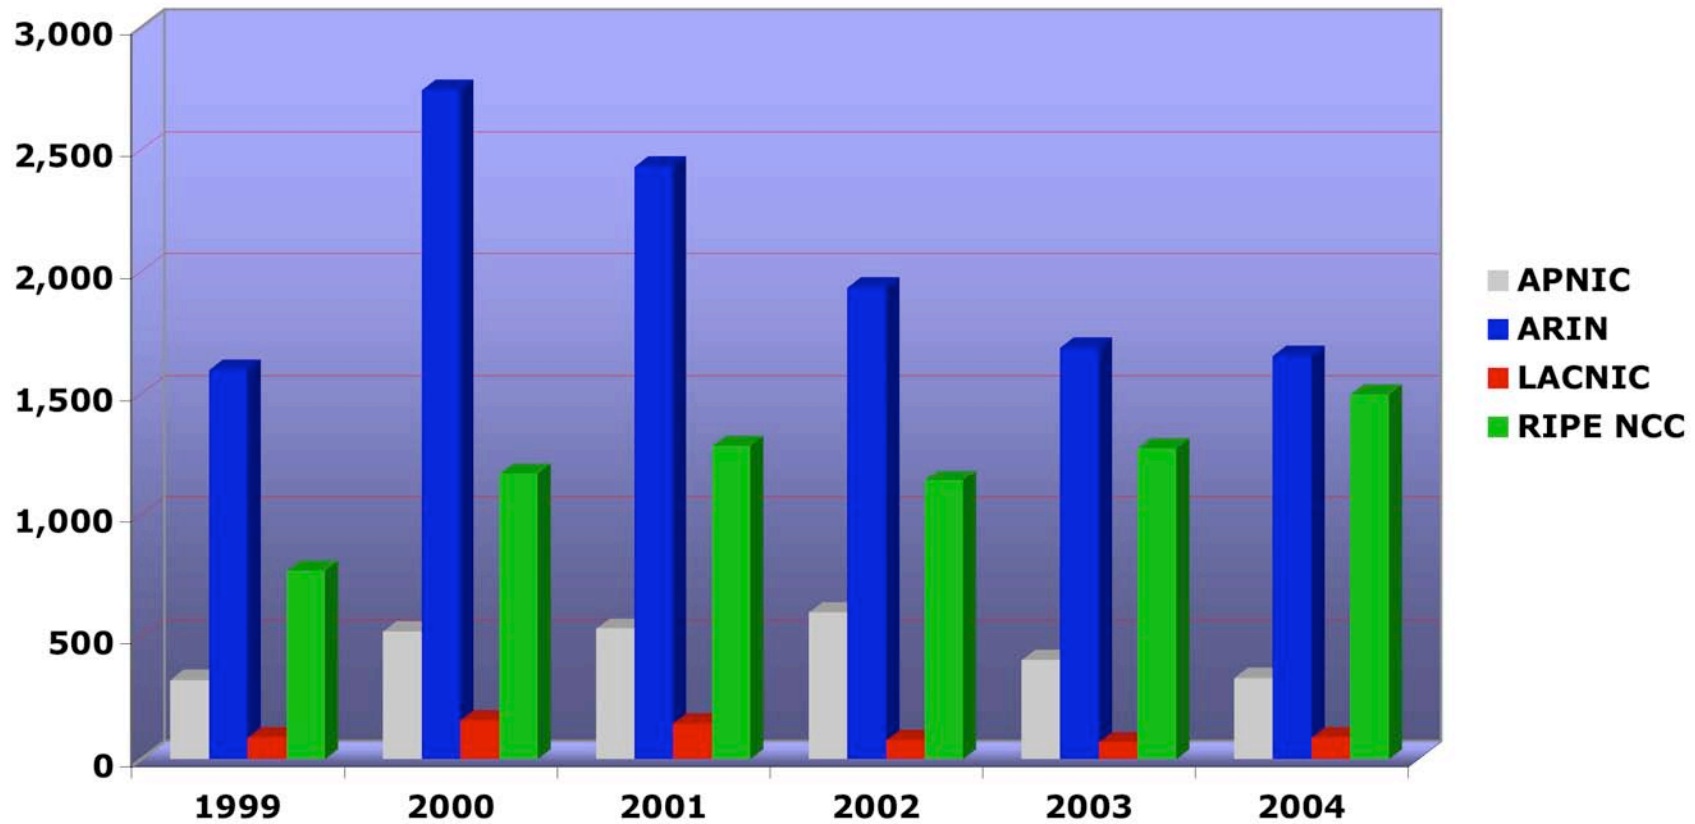

ASN Assignments RIRs to LIRs/ISPs Yearly Comparison

Number Resource Organization