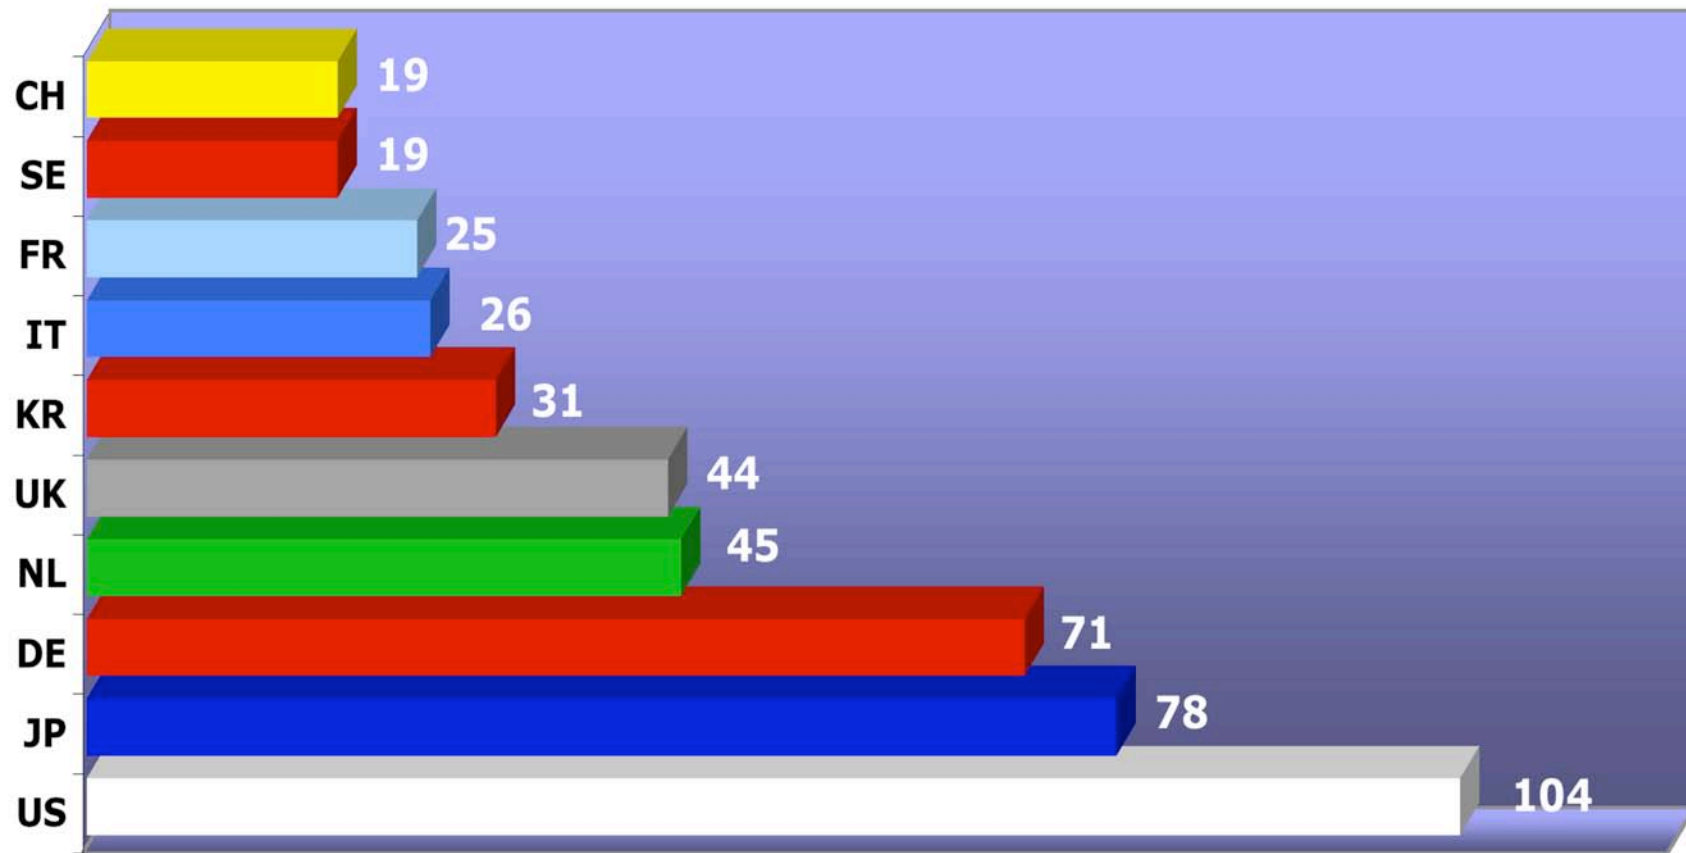

ASN Assignments RIRs to LIRs/ISPs Yearly Comparison

Number Resource Organization

ASN Assignments RIRs to LIRs/ISPs

Cumulative Total (Jan 1999 - Sept 2004)

2001-610-2400 193.0.0.202 62 109 128 195 048 02 03 128 12 02 202 2001-610-240 193.0.0.203
 62 109 128 195 048 02 03 128 12 02 202 2001-610-240 193.0.0.203 195 048 02 03 128 12 02 202
 193.0.0.203 2001-610-240-0 193 0 0 202 62 109 128 195 048 02 03 178 12 09 02 2001 610 240 193 0 0 203
 2001-610-240-0 193 0 0 202 62 109 128 195 048 02 03 128 12 02 202
 Number Resource Organization

IANA IPv6 Allocations to RIRs (no of /23s)

Number Resource Organization

IPv6 Allocations RIRs to LIRs/ISPs

Cumulative Total (Jan 1999 – Sept 2004)

Number Resource Organization

Total IPv6 Allocations from RIRs to LIRs/ISPs Top 10 Countries

Number Resource Organization

Number Resources in Africa Cumulative Total

IPv6
RIPE NCC 2 (TN EG)
ARIN 6 (5 ZA 1 MW)

2001-610-240-0 193.0.0.202 62-109-128 195-048-02-03 178-12-09-02 2001-610-240 193.0.0.203 195-048-02-03
 62-109-128 195-048-02-03 2001-610-240 193.0.0.202 62-109-128 195-048-02-03 178-12-09-02 2001-610-240 193.0.0.203
 193.0.0.203 2001-610-240-0 193.0.0.202 62-109-128 195-048-02-03 2001-610-240 193.0.0.203
 2001-610-240-0 193.0.0.202 62-109-128 195-048-02-03 2001-610-240 193.0.0.203 195-048-02-03
 Number Resource Organization