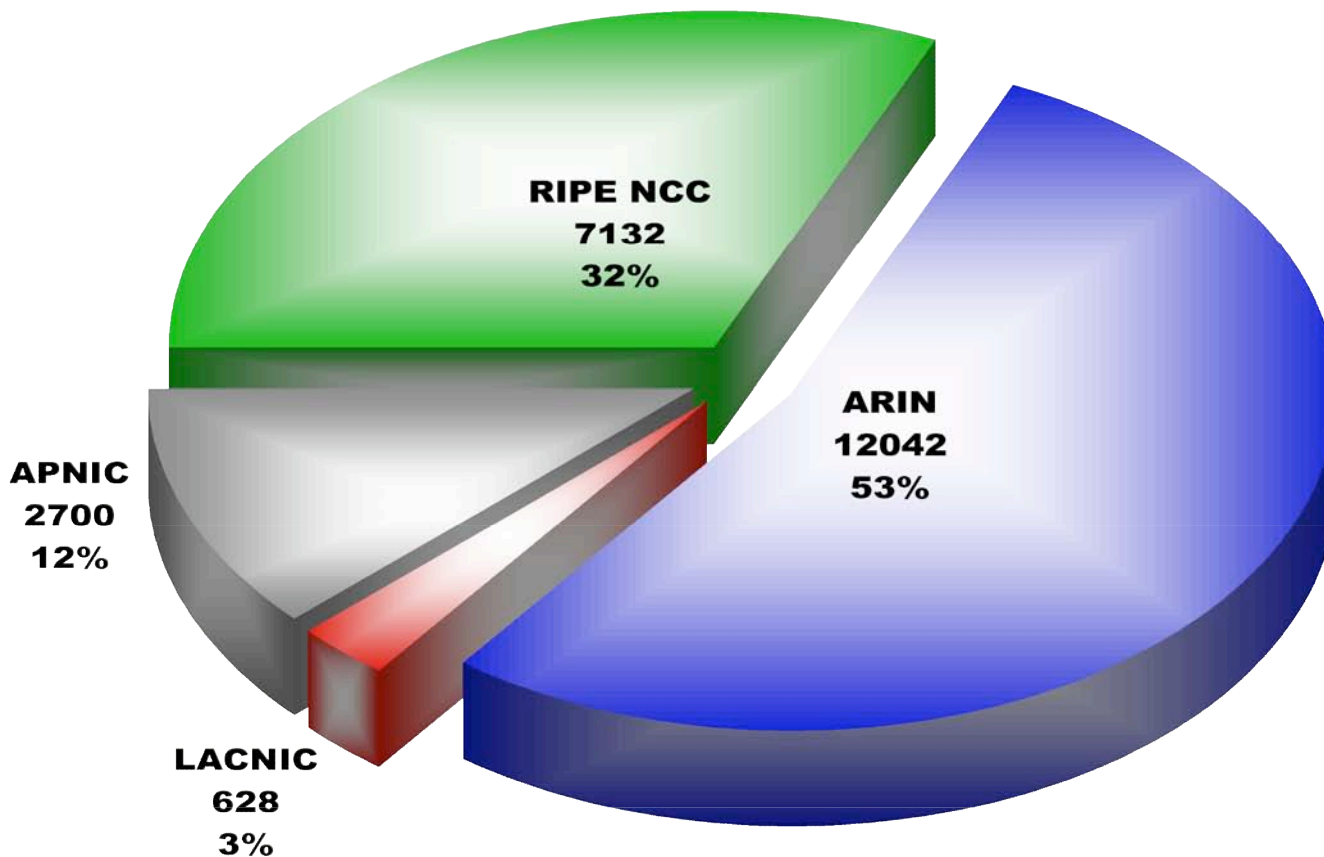

ASN Assignments RIRs to LIRs/ISPs Yearly Comparison

Number Resource Organization

ASN Assignments RIRs to LIRs/ISPs

Cumulative Total (Jan 1999 - Sept 2004)

2001-610-2400 193.0.0.202 62 109 128 195 048 02 03 128 12 02 202 2001-610-240 193.0.0.203
 62 109 128 195 048 02 03 128 12 02 202 2001-610-240 193.0.0.203 195 048 02 03 128 12 02 202
 193.0.0.203 2001-610-240-0 193 0 0 202 62 109 128 195 048 02 03 178 12 09 02 2001 610 240 193 0 0 203
 2001-610-240-0 193 0 0 202 62 109 128 195 048 02 03 128 12 02 202
 Number Resource Organization

IANA IPv6 Allocations to RIRs (no of /23s)

Number Resource Organization

IPv6 Allocations RIRs to LIRs/ISPs

Cumulative Total (Jan 1999 – Sept 2004)

Number Resource Organization

Total IPv6 Allocations from RIRs to LIRs/ISPs Top 10 Countries

Number Resource Organization

Number Resources in Africa Cumulative Total

IPv6
RIPE NCC 2 (TN EG)
ARIN 6 (5 ZA 1 MW)

2001-610-240-0 193.0.0.202 62-109-128 195-048-02-03 178-12-09-02 2001-610-240 193.0.0.203 195-048-02-03
 62-109-128 195-048-02-03 2001-610-240 193.0.0.202 62-109-128 195-048-02-03 178-12-09-02 2001-610-240 193.0.0.203
 193.0.0.203 2001-610-240-0 193.0.0.202 62-109-128 195-048-02-03 2001-610-240 193.0.0.203
 2001-610-240-0 193.0.0.202 62-109-128 195-048-02-03 2001-610-240 193.0.0.203 195-048-02-03
 Number Resource Organization