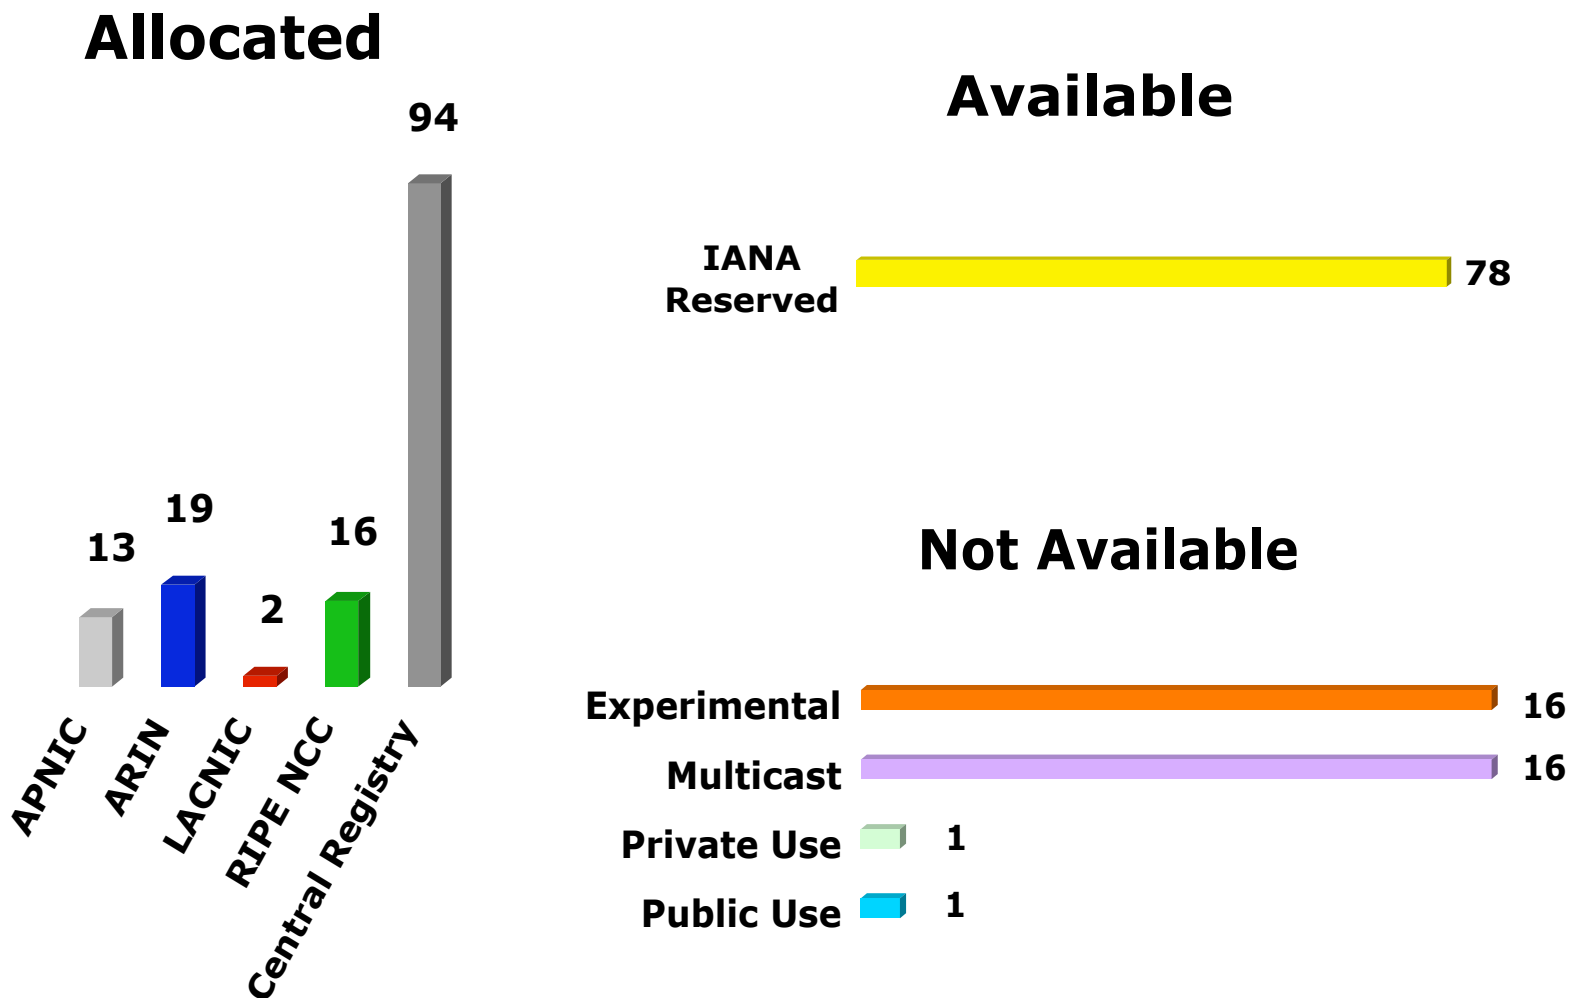

2001:610:240:0 193:0:0:202 62:109:128 195:048:02:03 178:12:09:02 2001:610:240 193:0:0:203 195:048:02:03
62:109:128 195:048:02:03 2001:610:240 193:0:0:202 2001:610:240:0 193:0:0:203
193:0:0:203 2001:610:240:0 193:0:0:202 62:109:128 195:048:02:03 178:12:09:02 2001:610:240 193:0:0:203
2001:610:240:0 193:0:0:202 62:109:128 195:048:02:03 178:12:09:02 2001:610:240 193:0:0:203

Number Resource Organization

Internet Number Resource Status Report

As of 31 December 2004

Prepared by
Regional Internet Registries
APNIC, ARIN, LACNIC and RIPE NCC

193.0.0.202 62 109 128 195.048.02.03 178.12.02.02 2001.610.240 193.0.0.203
2001.610.240 193.0.0.202 62 109 128 195.048.02.03 178.12.02.02 2001.610.240 193.0.0.203
62 109 128 195.048.02.03 178.12.02.02 2001.610.240 193.0.0.202 2001.610.240 193.0.0.203
193.0.0.203 2001.610.240 0 193.0.0.202 62 109 128 195.048.02.03 178.12.02.02 2001.610.240 193.0.0.203
2001.610.240 193.0.0.202 62 109 128 195.048.02.03 178.12.02.02 2001.610.240 193.0.0.203
Number Resource Organization

IPv4 /8 Address Space Status

2001-610-240-0 193.0.0.202 62-109-128 195-048-02-03 178-12-09-92 2001-610-240 193.0.0.203
 62-109-128 195-048-02-03 2001-610-240 193.0.0.202 62-109-128 195-048-02-03 178-12-09-92 2001-610-240 193.0.0.203
 193.0.0.203 2001-610-240-0 193.0.0.202 62-109-128 195-048-02-03 178-12-09-92 2001-610-240 193.0.0.203
 2001-610-240-0 193.0.0.202 62-109-128 195-048-02-03 178-12-09-92 2001-610-240 193.0.0.203

Number Resource Organization

Number Resources in Africa Cumulative Total

IPv6
RIPE NCC 2 (TN EG)
ARIN 6 (5 ZA 1 MW)

2001-610-240-0 193.0.0.202 62-109-128 195-048-02-03 178-12-09-02 2001-610-240 193.0.0.203 195-048-02-03
 62-109-128 195-048-02-03 2001-610-240 193.0.0.202 62-109-128 195-048-02-03 178-12-09-02 2001-610-240 193.0.0.203
 193.0.0.203 2001-610-240-0 193.0.0.202 62-109-128 195-048-02-03 2001-610-240 193.0.0.203
 2001-610-240-0 193.0.0.202 62-109-128 195-048-02-03 2001-610-240 193.0.0.203 195-048-02-03
 Number Resource Organization