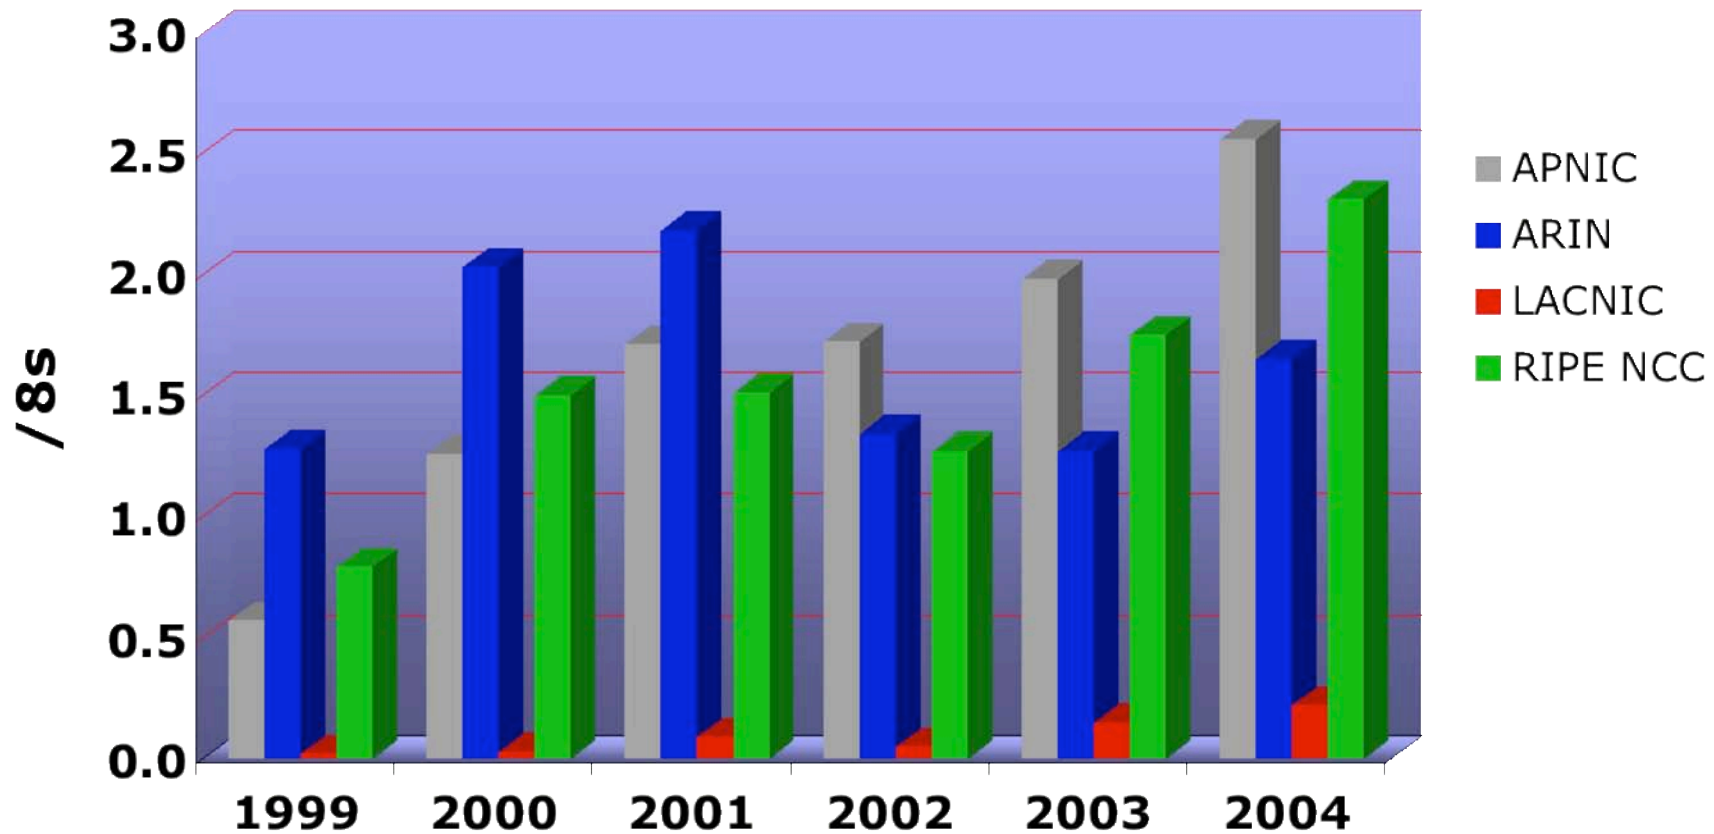

2001-610-240-0 193.0.0.202 62.109.128 195.048.02.03 178.12.09.02 2001-610-240 193.0.0.203 195.048.02.03
62.109.128 195.048.02.03 2001-610-240 193.0.0.202 62.109.128 195.048.02.03 178.12.09.02 2001-610-240 193.0.0.203
193.0.0.203 2001-610-240-0 193.0.0.202 62.109.128 195.048.02.03 178.12.09.02 2001-610-240 193.0.0.203
2001-610-240-0 193.0.0.202 62.109.128 195.048.02.03 178.12.09.02 2001-610-240 193.0.0.203