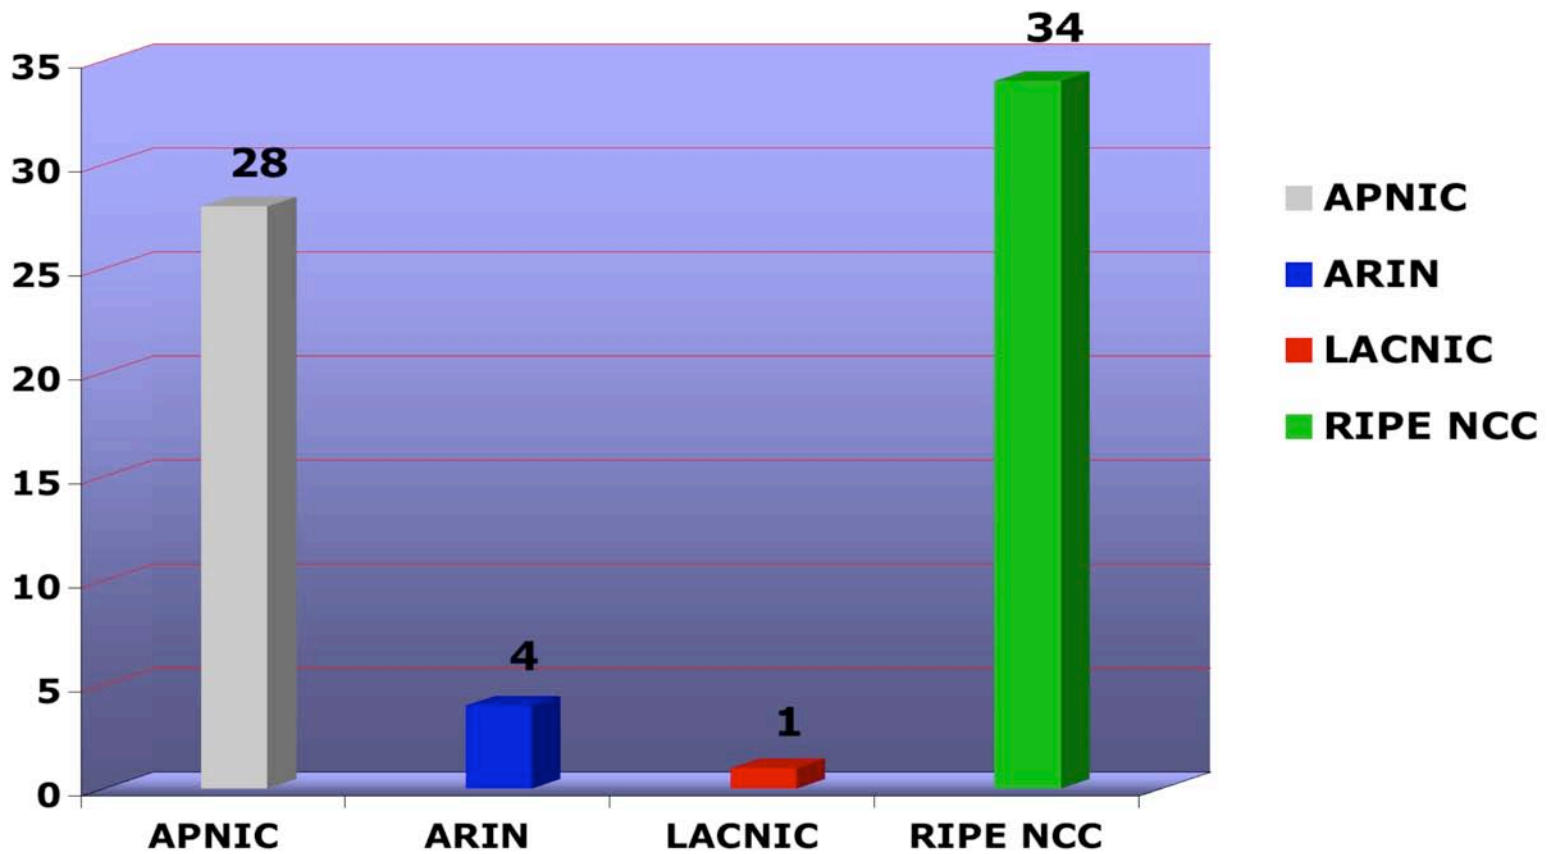

IPv4 Allocations from RIRs to LIRs/ISPs Yearly Comparison

2001-610-240-0 193.0.0.202 62.109.128 195.048.02.03 178.12.09.02 2001-610-240 193.0.0.203 195.048.02.03
 62.109.128 195.048.02.03 2001-610-240 193.0.0.202 62.109.128 195.048.02.03 178.12.09.02 2001-610-240 193.0.0.203
 193.0.0.203 2001-610-240-0 193.0.0.202 62.109.128 195.048.02.03 178.12.09.02 2001-610-240 193.0.0.203
 2001-610-240-0 193.0.0.202 62.109.128 195.048.02.03 178.12.09.02 2001-610-240 193.0.0.203

ASN Assignments RIRs to LIRs/ISPs Yearly Comparison

Number Resource Organization

ASN Assignments RIRs to LIRs/ISPs

Cumulative Total (Jan 1999 - Sept 2004)

2001-610-2400 193.0.0.202 62 109 128 195 048 02 03 128 12 02 202 2001-610-240 193.0.0.203
 62 109 128 195 048 02 03 128 12 02 202 2001-610-240 193.0.0.203 195 048 02 03 128 12 02 202
 193.0.0.203 2001-610-240-0 193 0 0 202 62 109 128 195 048 02 03 178 12 09 02 2001 610 240 193 0 0 203
 2001-610-240-0 193 0 0 202 62 109 128 195 048 02 03 128 12 02 202
 Number Resource Organization

IANA IPv6 Allocations to RIRs (no of /23s)

Number Resource Organization

IPv6 Allocations RIRs to LIRs/ISPs

Cumulative Total (Jan 1999 – Sept 2004)

Number Resource Organization

Total IPv6 Allocations from RIRs to LIRs/ISPs Top 10 Countries

Number Resource Organization

Number Resources in Africa Cumulative Total

IPv6
RIPE NCC 2 (TN EG)
ARIN 6 (5 ZA 1 MW)

2001-610-240-0 193.0.0.202 62-109-128 195-048-02-03 178-12-09-02 2001-610-240 193.0.0.203 195-048-02-03
 62-109-128 195-048-02-03 2001-610-240 193.0.0.202 62-109-128 195-048-02-03 178-12-09-02 2001-610-240 193.0.0.203
 193.0.0.203 2001-610-240-0 193.0.0.202 62-109-128 195-048-02-03 2001-610-240 193.0.0.203
 2001-610-240-0 193.0.0.202 62-109-128 195-048-02-03 2001-610-240 193.0.0.203 195-048-02-03
 Number Resource Organization