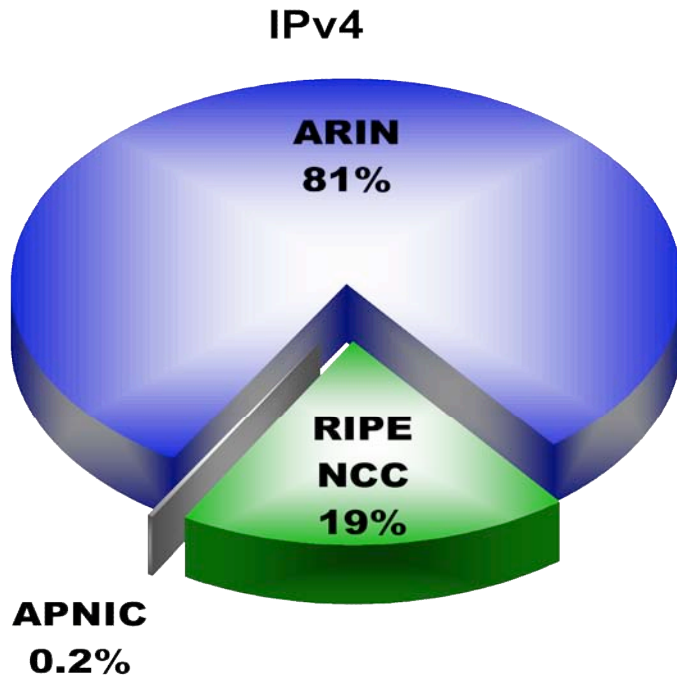

ASN Assignments RIRs to LIRs/ISPs Yearly Comparison

Number Resource Organization

ASN Assignments RIRs to LIRs/ISPs

Cumulative Total (Jan 1999 - Sept 2004)

2001-610-2400 193.0.0.202 62 109 128 195 048 02 03 128 12 02 202 2001-610-240 193.0.0.203
 62 109 128 195 048 02 03 128 12 02 202 2001-610-240 193.0.0.203 195 048 02 03 128 12 02 202
 193.0.0.203 2001-610-240-0 193 0 0 202 62 109 128 195 048 02 03 178 12 09 02 2001 610 240 193 0 0 203
 2001-610-240-0 193 0 0 202 62 109 128 195 048 02 03 128 12 02 202
 Number Resource Organization

IANA IPv6 Allocations to RIRs (no of /23s)

Number Resource Organization

IPv6 Allocations RIRs to LIRs/ISPs

Cumulative Total (Jan 1999 – Sept 2004)

Number Resource Organization

Total IPv6 Allocations from RIRs to LIRs/ISPs Top 10 Countries

Number Resource Organization

Number Resources in Africa Cumulative Total

IPv6
RIPE NCC 2 (TN EG)
ARIN 6 (5 ZA 1 MW)

2001-610-240-0 193.0.0.202 62-109-128 195-048-02-03 178-12-09-02 2001-610-240 193.0.0.203 195-048-02-03
 62-109-128 195-048-02-03 2001-610-240 193.0.0.202 62-109-128 195-048-02-03 178-12-09-02 2001-610-240 193.0.0.203
 193.0.0.203 2001-610-240-0 193.0.0.202 62-109-128 195-048-02-03 2001-610-240 193.0.0.203
 2001-610-240-0 193.0.0.202 62-109-128 195-048-02-03 2001-610-240 193.0.0.203 195-048-02-03
 Number Resource Organization