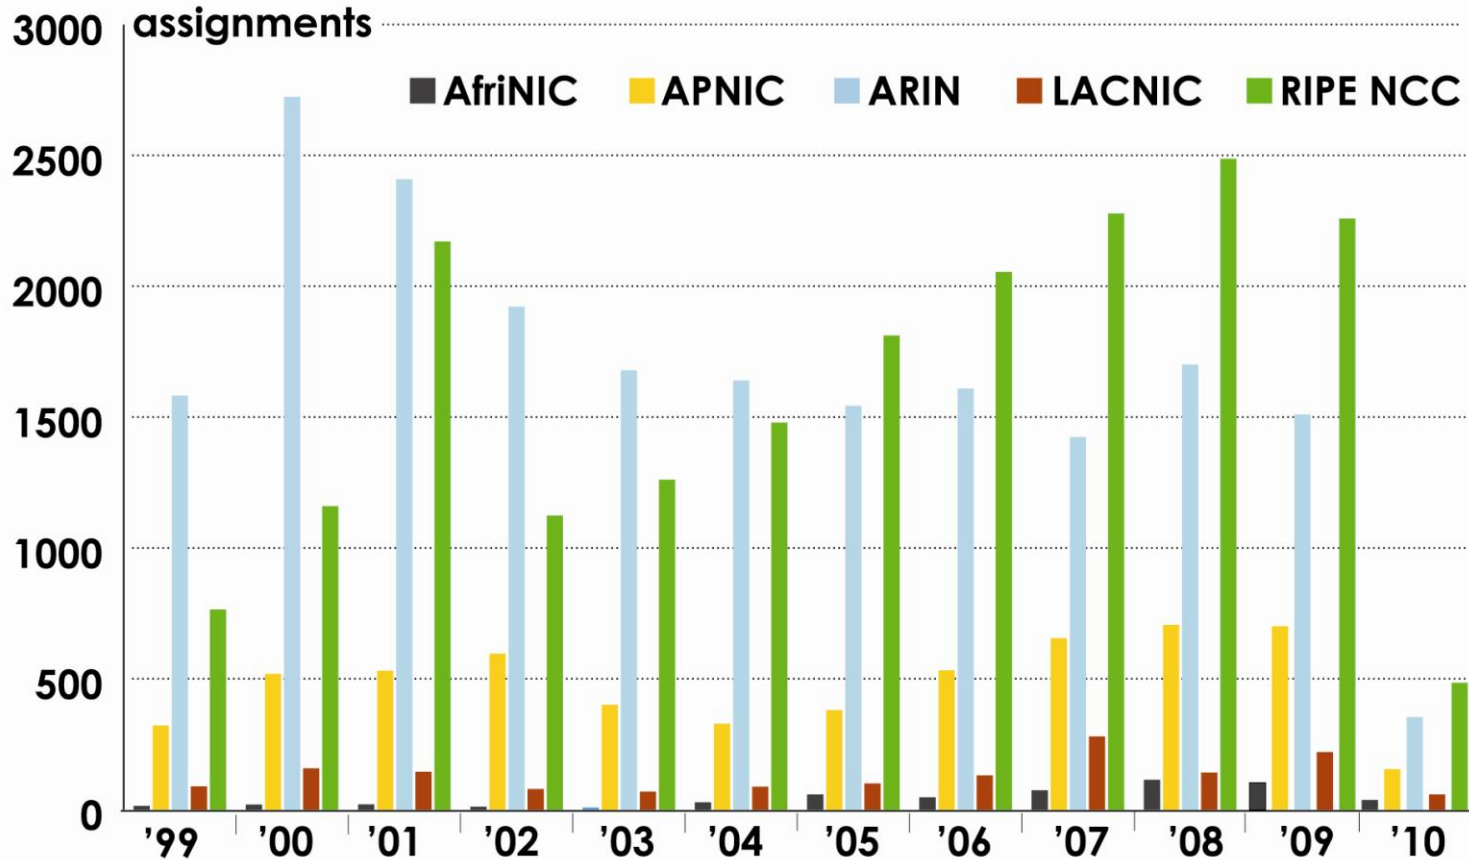

Number Resource Organization

IPv4 ADDRESS SPACE ISSUED (RIRs TO CUSTOMERS)

In terms of /8s, how much space did each RIR issue by year?

Number Resource Organization

IPv4 ADDRESS SPACE ISSUED (RIRs TO CUSTOMERS)

In terms of /8s, how much total space has each RIR issued?
(Jan 1999 – Mar 2010)

ASN ASSIGNMENTS (RIRs TO CUSTOMERS)

How many ASNs has each RIR assigned by year?

2001:610:240:0 193.0.0.202 62.109.128 195.048.02.03 178.12.09.02 2001:610:240 193.0.0.203
 62.109.128 195.048.02.03 2001:610:240 193.0.0.205 2001:610:240:0 193.0.0.202
 193.0.0.203 2001:610:240:0 199.0.0.202 62.109.128 195.048.02.03 178.12.09.02 2001:610:240 193.0.0.203
 2001:610:240:0 193.0.0.202 62.109.128 195.048.02.03 178.12.09.02 2001:610:240 193.0.0.203
 Number Resource Organization