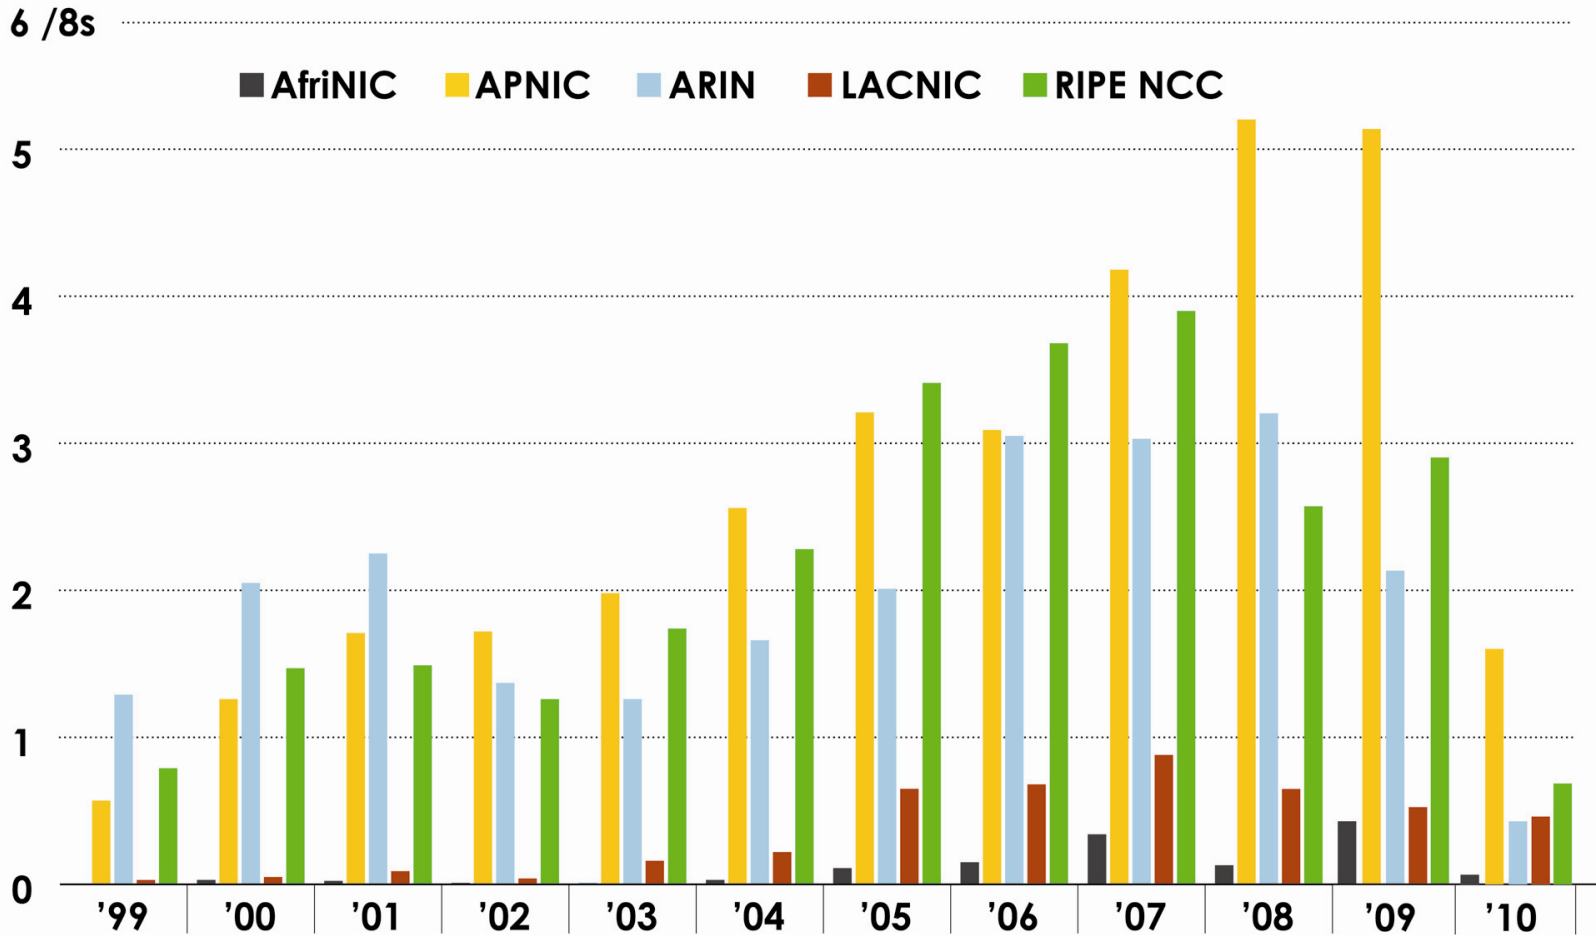

Number Resource Organization

INTERNET NUMBER RESOURCE STATUS REPORT

As of 31 March 2010

Prepared by
Regional Internet Registries
AfrINIC, APNIC, ARIN, LACNIC and the RIPE NCC

2001:610:240:0-193:0:0:202 62:109:128 195:048:02:03 178:12:09:02 2001:610:240 193:0:0:203
62:109:128 195:048:02:03 2001:610:240 193:0:0:202 62:109:128 195:048:02:03 178:12:09:02 2001:610:240 193:0:0:203
193:0:0:203 2001:610:240:0-193:0:0:202 62:109:128 195:048:02:03 178:12:09:02 2001:610:240 193:0:0:203
2001:610:240:0-193:0:0:202 62:109:128 195:048:02:03 178:12:09:02 2001:610:240 193:0:0:203
Number Resource Organization

IPv4 ADDRESS SPACE

What is the status of each of the 256 /8s?

STATUS OF 256 /8s IPv4 ADDRESS SPACE

2001-610-240-0 193.0.0.202 62.109.128 195.048.02.03 129.12.02.02 2001-610-240 193.0.0.203
 62.109.128 195.048.02.03 2001-610-240 193.0.0.202 2001-610-240-0 193.0.0.203
 193.0.0.203 2001-610-240-0 193.0.0.202 62.109.128 195.048.02.03 178.12.09.02 2001-610-240 193.0.0.203
 2001-610-240-0 193.0.0.202 62.109.128 195.048.02.03 178.12.09.02 2001-610-240 193.0.0.203
 2001-610-240-0 193.0.0.202 62.109.128 195.048.02.03 178.12.09.02 2001-610-240 193.0.0.203

Number Resource Organization

IPv4 ADDRESS SPACE ISSUED (RIRs TO CUSTOMERS)

In terms of /8s, how much space did each RIR issue by year?

Number Resource Organization

IPv4 ADDRESS SPACE ISSUED (RIRs TO CUSTOMERS)