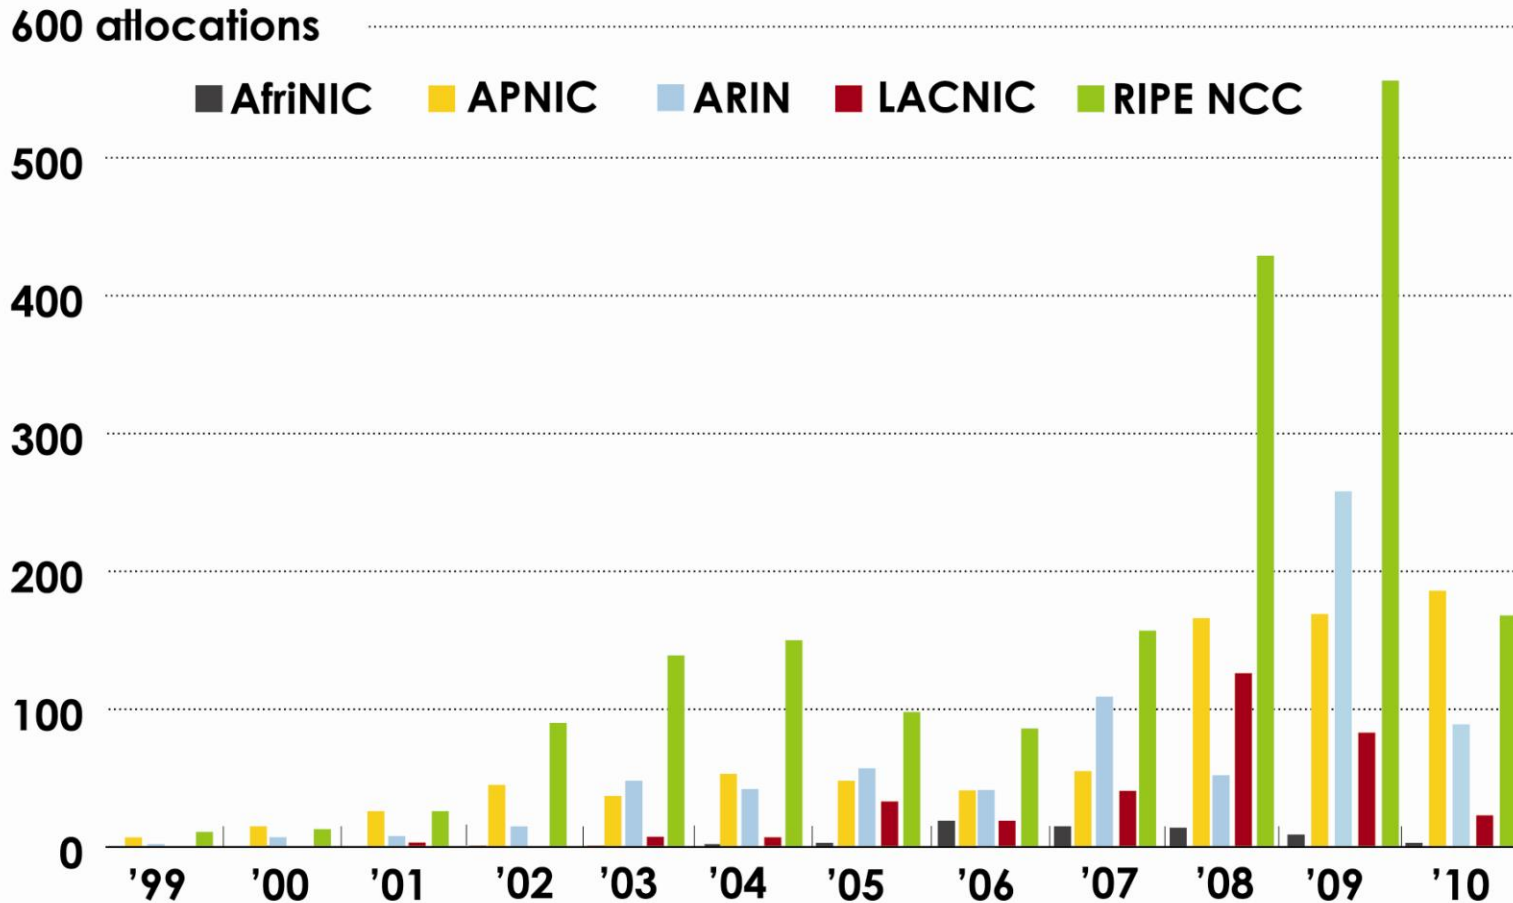

In terms of /8s, how much total space has each RIR issued?
(Jan 1999 – Mar 2010)

ASN ASSIGNMENTS (RIRs TO CUSTOMERS)

How many ASNs has each RIR assigned by year?

2001:610:240:0 193.0.0.202 62.109.128 195.048.02.03 178.12.09.02 2001:610:240 193.0.0.203
 62.109.128 195.048.02.03 2001:610:240 193.0.0.205 2001:610:240:0 193.0.0.202
 193.0.0.203 2001:610:240:0 199.0.0.202 62.109.128 195.048.02.03 178.12.09.02 2001:610:240 193.0.0.203
 2001:610:240:0 193.0.0.202 62.109.128 195.048.02.03 178.12.09.02 2001:610:240 193.0.0.203
 Number Resource Organization

ASN ASSIGNMENTS (RIRs TO CUSTOMERS)

How many total ASNs has each RIR assigned?
(Jan 1999 – Mar 2010)

IPv6 Allocations RIRs to LIRs/ISPs

How many allocations have been made by each RIR by year?

2001:610:240:0-1933:0:0:202 62:109:128-195:048:02:03:128-12:02:02 2001:610:240 1933:0:0:203
62:109:128-195:048:02:03:128-12:02:02 2001:610:240 1933:0:0:202 62:109:128-195:048:02:03:128-12:02:02 2001:610:240 1933:0:0:203
1933:0:0:203 2001:610:240:0-1933:0:0:202 62:109:128-195:048:02:03:128-12:02:02 2001:610:240 1933:0:0:203
2001:610:240:0-1933:0:0:202 62:109:128-195:048:02:03:128-12:02:02 2001:610:240 1933:0:0:203
Number Resource Organization

IPv6 ALLOCATIONS RIRs to LIRs/ISPs

(Jan 1999 – Mar 2010)

How many total allocations have been made by each RIR?

In terms of /32s, how much total space has each RIR allocated?

2001:610:2400:193:0:0:202 62:109:128:195:048:02:03 129:12:02:02 2001:610:240 193:0:0:203
 62:109:128:195:048:02:03 2001:610:2400:193:0:0:202 62:109:128:195:048:02:03 178:12:09:02 2001:610:240 193:0:0:203
 2001:610:2400:193:0:0:202
 Number Resource Organization