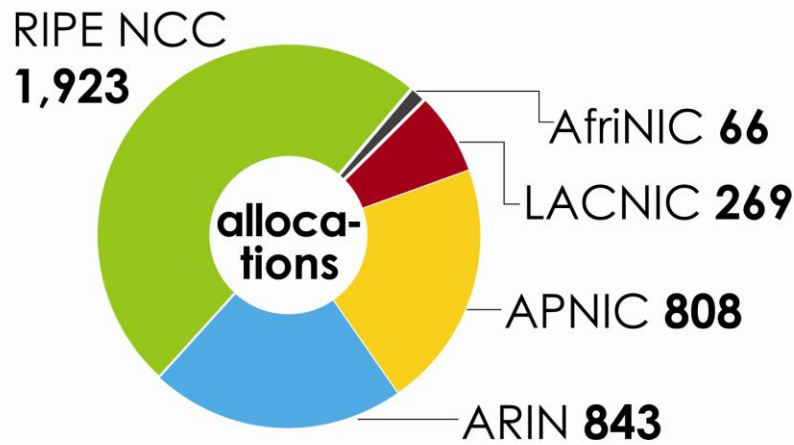

In terms of /8s, how much total space has each RIR issued?
(Jan 1999 – Mar 2010)

ASN ASSIGNMENTS (RIRs TO CUSTOMERS)

How many ASNs has each RIR assigned by year?

2001:610:240:0 193.0.0.202 62.109.128 195.048.02.03 178.12.09.02 2001:610:240 193.0.0.203
 62.109.128 195.048.02.03 2001:610:240 193.0.0.205 2001:610:240:0 193.0.0.202
 193.0.0.203 2001:610:240:0 199.0.0.202 62.109.128 195.048.02.03 178.12.09.02 2001:610:240 193.0.0.203
 2001:610:240:0 193.0.0.202 62.109.128 195.048.02.03 178.12.09.02 2001:610:240 193.0.0.203
 Number Resource Organization

ASN ASSIGNMENTS (RIRs TO CUSTOMERS)

How many total ASNs has each RIR assigned?
(Jan 1999 – Mar 2010)

IPv6 Allocations RIRs to LIRs/ISPs

How many allocations have been made by each RIR by year?

2001:610:240:0-1933:0:0:202 62:109:128-195:048:02:03:128-12:02:02 2001:610:240 1933:0:0:203
62:109:128-195:048:02:03:128-12:02:02 2001:610:240 1933:0:0:202 62:109:128-195:048:02:03:128-12:02:02 2001:610:240 1933:0:0:203
1933:0:0:203 2001:610:240:0-1933:0:0:202 62:109:128-195:048:02:03:128-12:02:02 2001:610:240 1933:0:0:203
2001:610:240:0-1933:0:0:202 62:109:128-195:048:02:03:128-12:02:02 2001:610:240 1933:0:0:203
Number Resource Organization

IPv6 ALLOCATIONS RIRs to LIRs/ISPs

(Jan 1999 – Mar 2010)

How many total allocations have been made by each RIR?

In terms of /32s, how much total space has each RIR allocated?

2001:610:2400:193:0:0:202 62:109:128:195:048:02:03 129:12:02:02 2001:610:240 193:0:0:203
 62:109:128:195:048:02:03 2001:610:2400:193:0:0:202 62:109:128:195:048:02:03 178:12:09:02 2001:610:240 193:0:0:203
 2001:610:2400:193:0:0:202
 Number Resource Organization