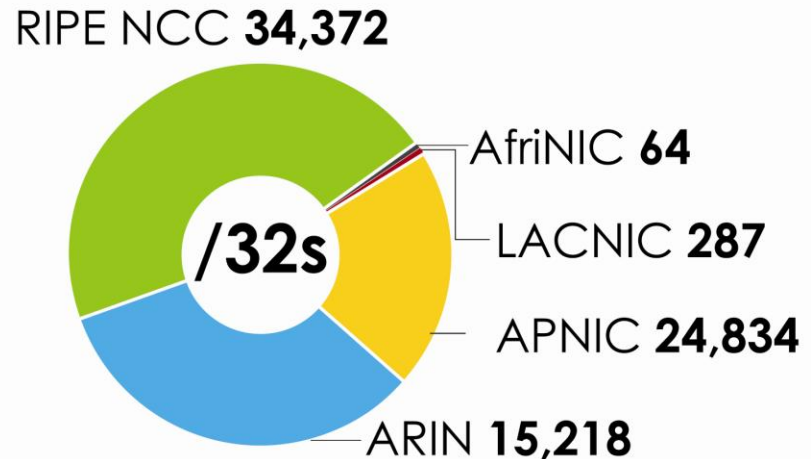

In terms of /8s, how much total space has each RIR issued?
(Jan 1999 – Mar 2010)

ASN ASSIGNMENTS (RIRs TO CUSTOMERS)

How many ASNs has each RIR assigned by year?

2001:610:240:0 193.0.0.202 62.109.128 195.048.02.03 178.12.09.02 2001:610:240 193.0.0.203
 62.109.128 195.048.02.03 2001:610:240 193.0.0.205 2001:610:240:0 193.0.0.202
 193.0.0.203 2001:610:240:0 199.0.0.202 62.109.128 195.048.02.03 178.12.09.02 2001:610:240 193.0.0.203
 2001:610:240:0 193.0.0.202 62.109.128 195.048.02.03 178.12.09.02 2001:610:240 193.0.0.203
 Number Resource Organization

ASN ASSIGNMENTS (RIRs TO CUSTOMERS)

How many total ASNs has each RIR assigned?
(Jan 1999 – Mar 2010)

IPv6 Allocations RIRs to LIRs/ISPs

How many allocations have been made by each RIR by year?

2001:610:240:0-1933:0:0:202 62:109:128-195:048:02:03:128-12:02:02 2001:610:240 1933:0:0:203
62:109:128-195:048:02:03:128-12:02:02 2001:610:240 1933:0:0:202 62:109:128-195:048:02:03:128-12:02:02 2001:610:240 1933:0:0:203
1933:0:0:203 2001:610:240:0-1933:0:0:202 62:109:128-195:048:02:03:128-12:02:02 2001:610:240 1933:0:0:203
2001:610:240:0-1933:0:0:202 62:109:128-195:048:02:03:128-12:02:02 2001:610:240 1933:0:0:203
Number Resource Organization

IPv6 ALLOCATIONS RIRs to LIRs/ISPs

(Jan 1999 – Mar 2010)

How many total allocations have been made by each RIR?

In terms of /32s, how much total space has each RIR allocated?

2001:610:2400:193:0:0:202 62:109:128:195:048:02:03 129:12:02:02 2001:610:240 193:0:0:203
 62:109:128:195:048:02:03 2001:610:2400:193:0:0:202 62:109:128:195:048:02:03 178:12:09:02 2001:610:240 193:0:0:203
 2001:610:2400:193:0:0:202
 Number Resource Organization