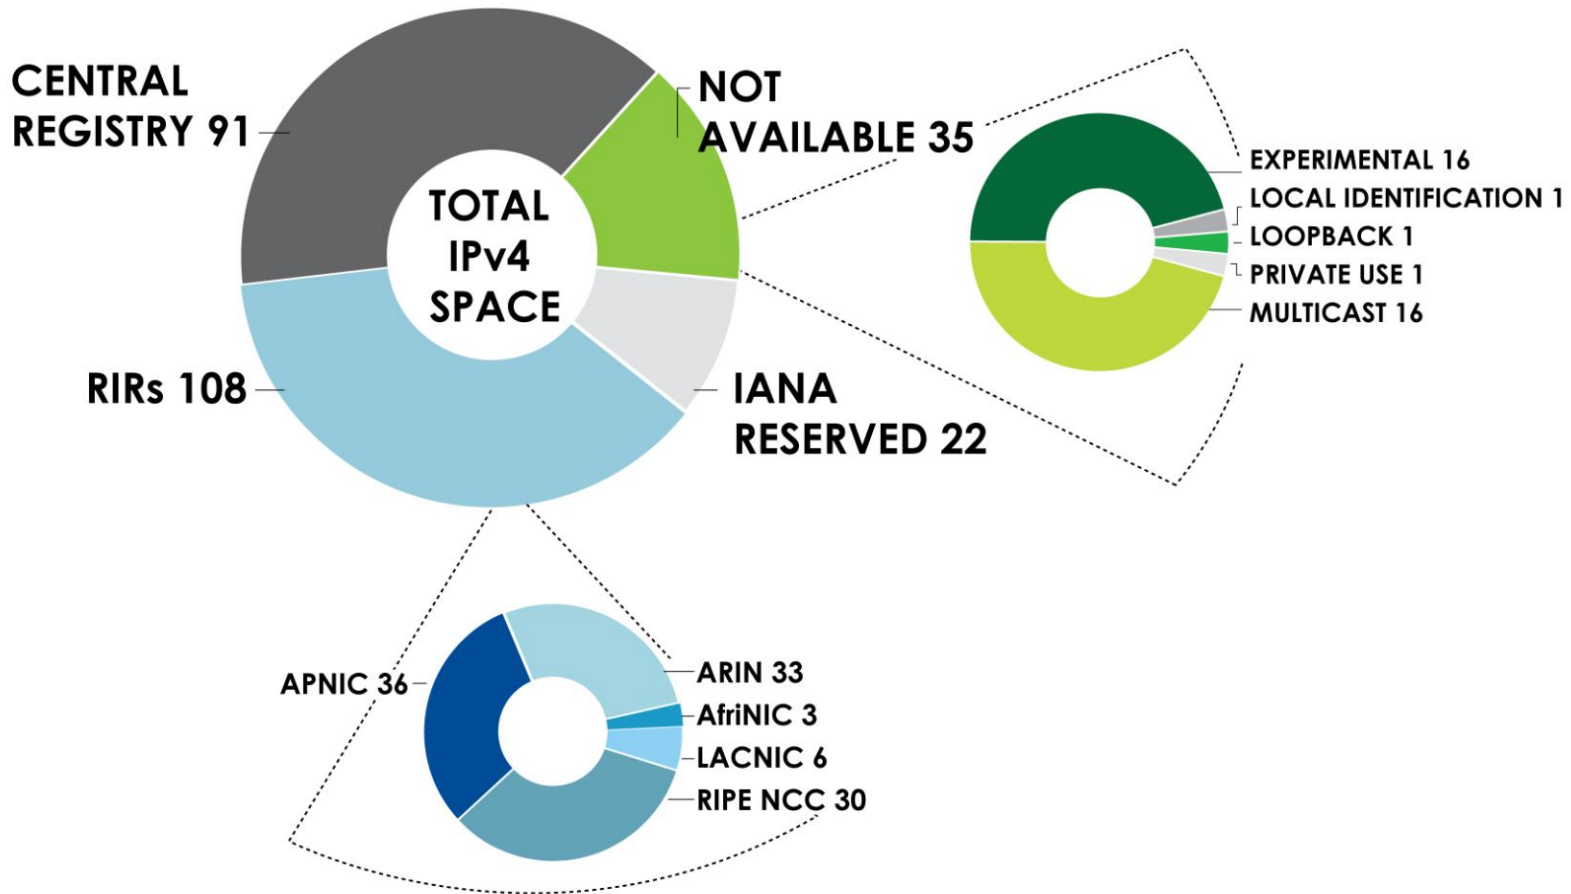

IPv4 ADDRESS SPACE

What is the status of each of the 256 /8s?

STATUS OF 256 /8s IPv4 ADDRESS SPACE

2001-610-240-0 193.0.0.202 62.109.128 195.048.02.03 129.12.02.02 2001-610-240 193.0.0.203
62.109.128 195.048.02.03 2001-610-240 193.0.0.202 2001-610-240-0 193.0.0.203
193.0.0.203 2001-610-240-0 193.0.0.202 62.109.128 195.048.02.03 178.12.09.02 2001-610-240 193.0.0.203
2001-610-240-0 193.0.0.202 62.109.128 195.048.02.03 178.12.09.02 2001-610-240 193.0.0.203
2001-610-240-0 193.0.0.202 62.109.128 195.048.02.03 178.12.09.02 2001-610-240 193.0.0.203

Number Resource Organization