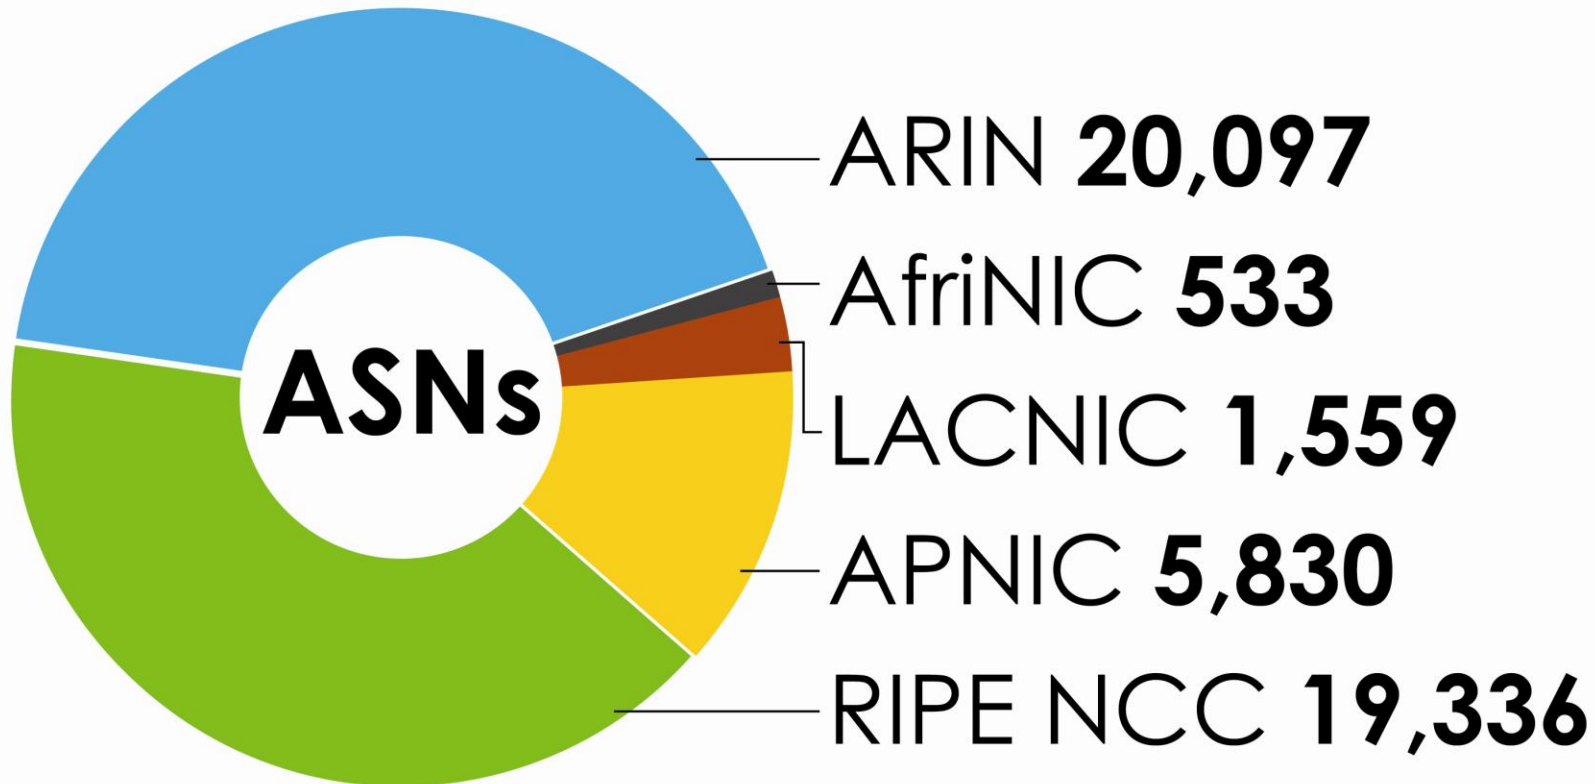

In terms of /8s, how much total space has each RIR issued?
(Jan 1999 – Mar 2010)

ASN ASSIGNMENTS (RIRs TO CUSTOMERS)

How many ASNs has each RIR assigned by year?

2001:610:240:0 193.0.0.202 62.109.128 195.048.02.03 178.12.09.02 2001:610:240 193.0.0.203
 62.109.128 195.048.02.03 2001:610:240 193.0.0.205 2001:610:240:0 193.0.0.202
 193.0.0.203 2001:610:240:0 199.0.0.202 62.109.128 195.048.02.03 178.12.09.02 2001:610:240 193.0.0.203
 2001:610:240:0 193.0.0.202 62.109.128 195.048.02.03 178.12.09.02 2001:610:240 193.0.0.203
 Number Resource Organization

ASN ASSIGNMENTS (RIRs TO CUSTOMERS)

How many total ASNs has each RIR assigned?
(Jan 1999 – Mar 2010)

IPv6 Allocations RIRs to LIRs/ISPs

How many allocations have been made by each RIR by year?

2001:610:240:0-1933:0:0:202 62:109:128-195:048:02:03:128-12:02:02 2001:610:240 1933:0:0:203
62:109:128-195:048:02:03:128-12:02:02 2001:610:240 1933:0:0:202 62:109:128-195:048:02:03:128-12:02:02 2001:610:240 1933:0:0:203
1933:0:0:203 2001:610:240:0-1933:0:0:202 62:109:128-195:048:02:03:128-12:02:02 2001:610:240 1933:0:0:203
2001:610:240:0-1933:0:0:202 62:109:128-195:048:02:03:128-12:02:02 2001:610:240 1933:0:0:203
Number Resource Organization