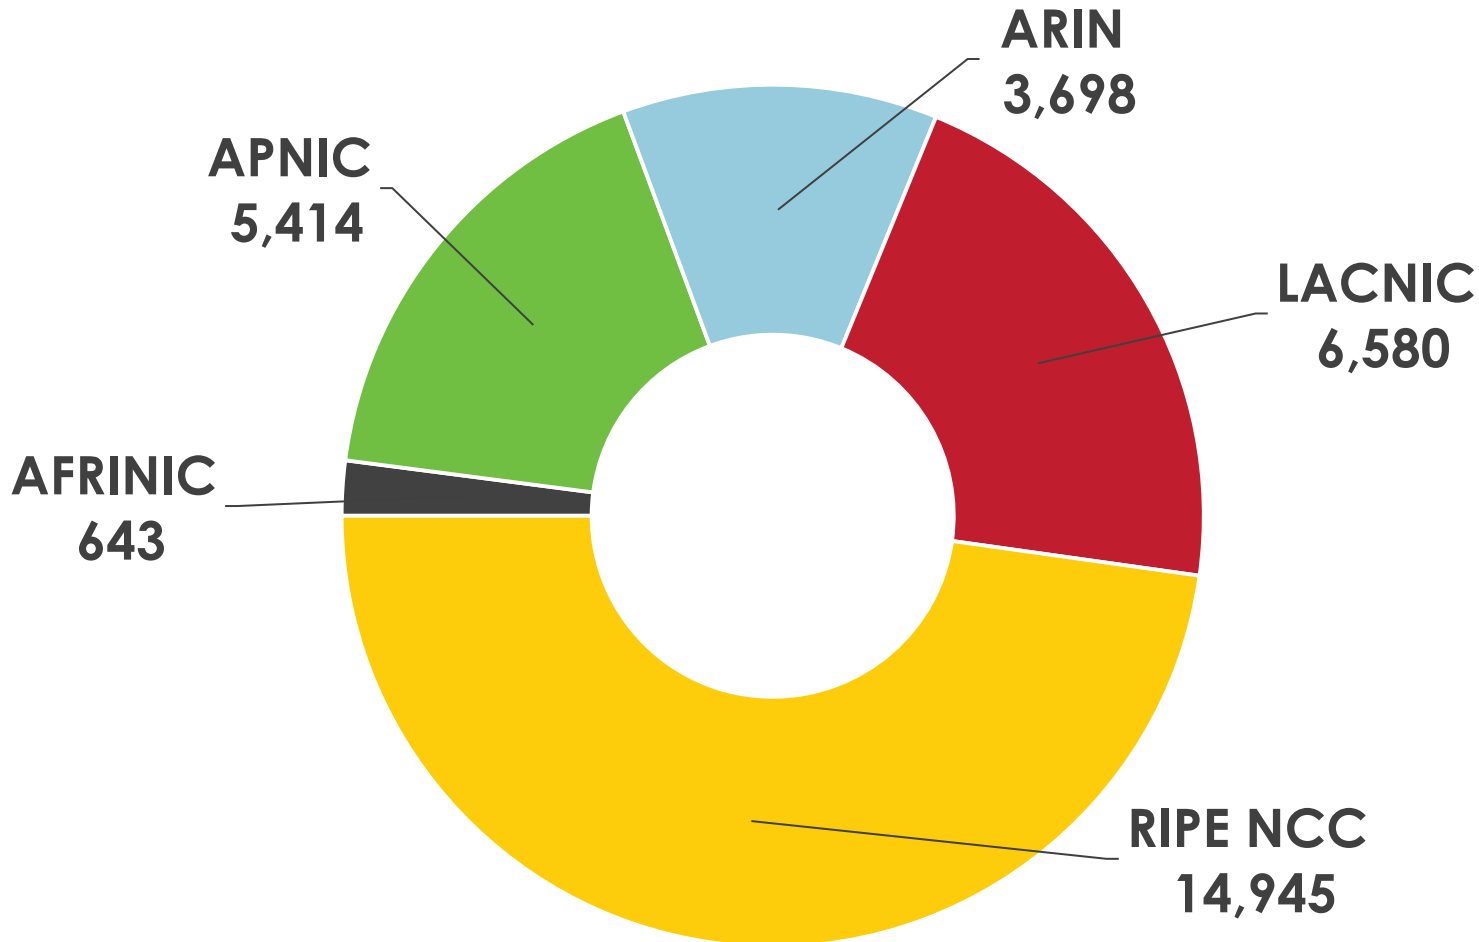

Number Resource Organization

4-BYTE ASN ASSIGNMENTS

How many 4-byte ASNs has each RIR assigned by year?

4-byte ASN assignments

AFRINIC APNIC ARIN LACNIC RIPE NCC

Number Resource Organization

4-BYTE ASN ASSIGNMENTS

How many total 4-byte ASNs has each RIR assigned?
(Jan 2007 – Mar 2018)

IPv6 ADDRESS SPACE

How much has been allocated to the RIRs?

IPv6 ALLOCATIONS (RIRs TO LIRs/ISPs)

How many allocations have been made by each RIR by year?

2001:610:240:0-193:0:0:202 62:109:128 195:048:02:03 178:42:02:02 2001:610:240 193:0:0:203 195:048:02:03
 62:109:128 195:048:02:03 193:0:0:202 62:109:128 195:048:02:03 178:42:02:02 2001:610:240 193:0:0:203 195:048:02:03
 193:0:0:203 2001:610:240:0-193:0:0:202 62:109:128 195:048:02:03 178:42:02:02 2001:610:240 193:0:0:203 195:048:02:03
 2001:610:240:0-193:0:0:202 62:109:128 195:048:02:03 178:42:02:02 2001:610:240 193:0:0:203 195:048:02:03
 Number Resource Organization

IPv6 ALLOCATIONS

(RIRs TO LIRs/ISPs)

How many total allocations have been made by each RIR?
(Jan 1999 – Mar 2018)

IPv6 ASSIGNMENTS RIRS TO END-USERS

How many assignments have been made by each RIR by year?