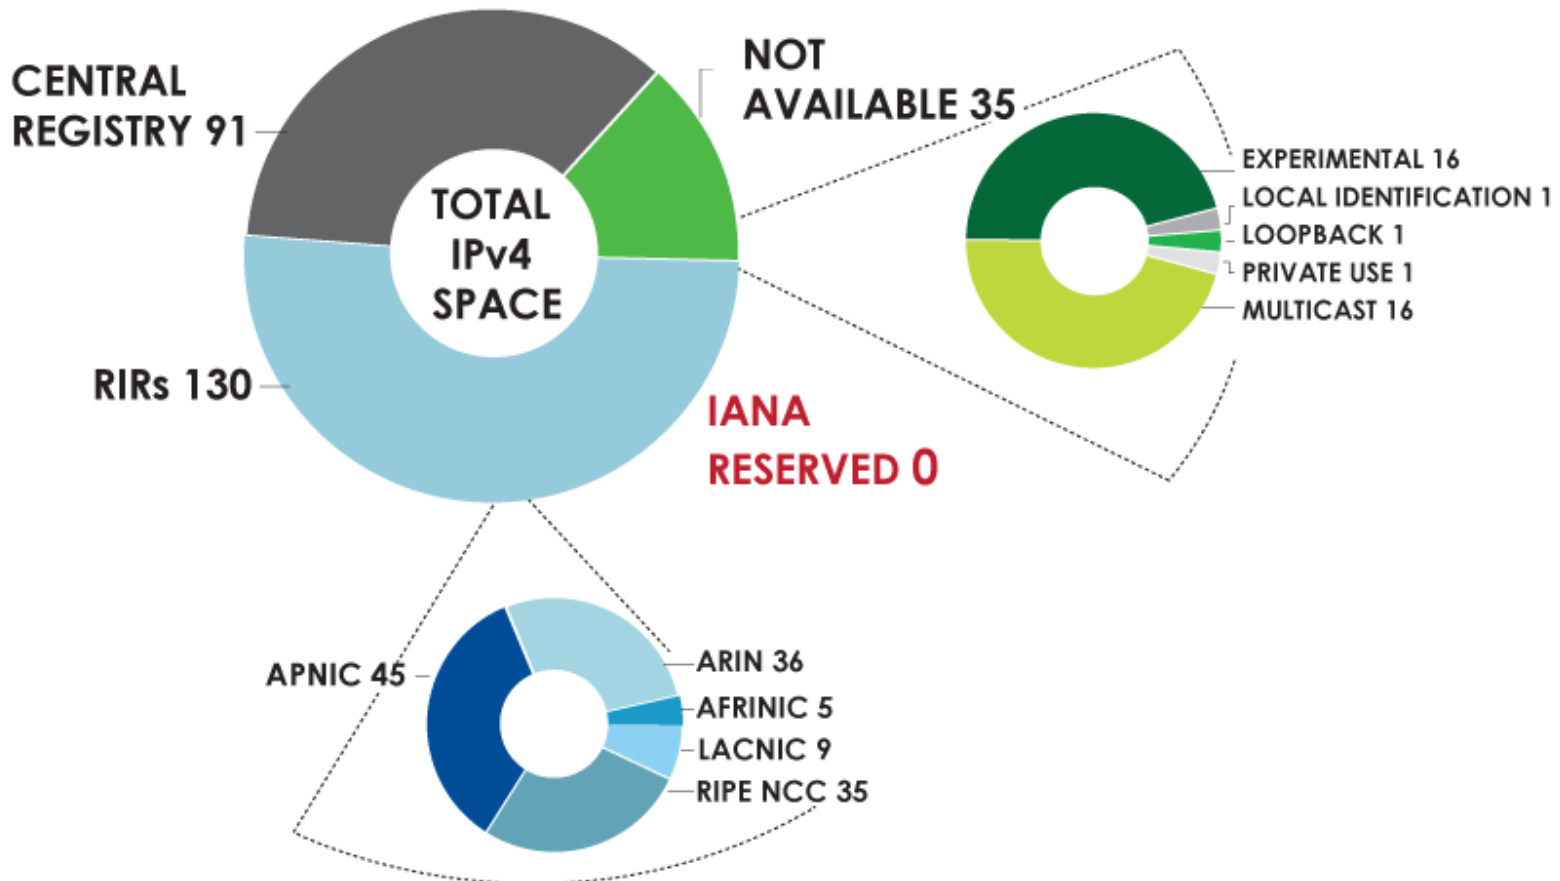

IPv4 ADDRESS SPACE

What is the status of each of the 256 /8s?

STATUS OF 256 /8s IPv4 ADDRESS SPACE

2001:610:240:0-1933:0:0:202 62:109:128 195:048:02:03 178:12:02:02 2001:610:240 193:0:0:203 195:048:02:03
62:109:128 195:048:02:03 2001:610:240 193:0:0:202 62:109:128 195:048:02:03 178:12:02:02 2001:610:240 193:0:0:203
193:0:0:203 2001:610:240:0-1933:0:0:202 62:109:128 195:048:02:03 178:12:02:02 2001:610:240 193:0:0:203
2001:610:240:0-1933:0:0:202 62:109:128 195:048:02:03 178:12:02:02 2001:610:240 193:0:0:203
2001:610:240:0-1933:0:0:202 62:109:128 195:048:02:03 178:12:02:02 2001:610:240 193:0:0:203
Number Resource Organization