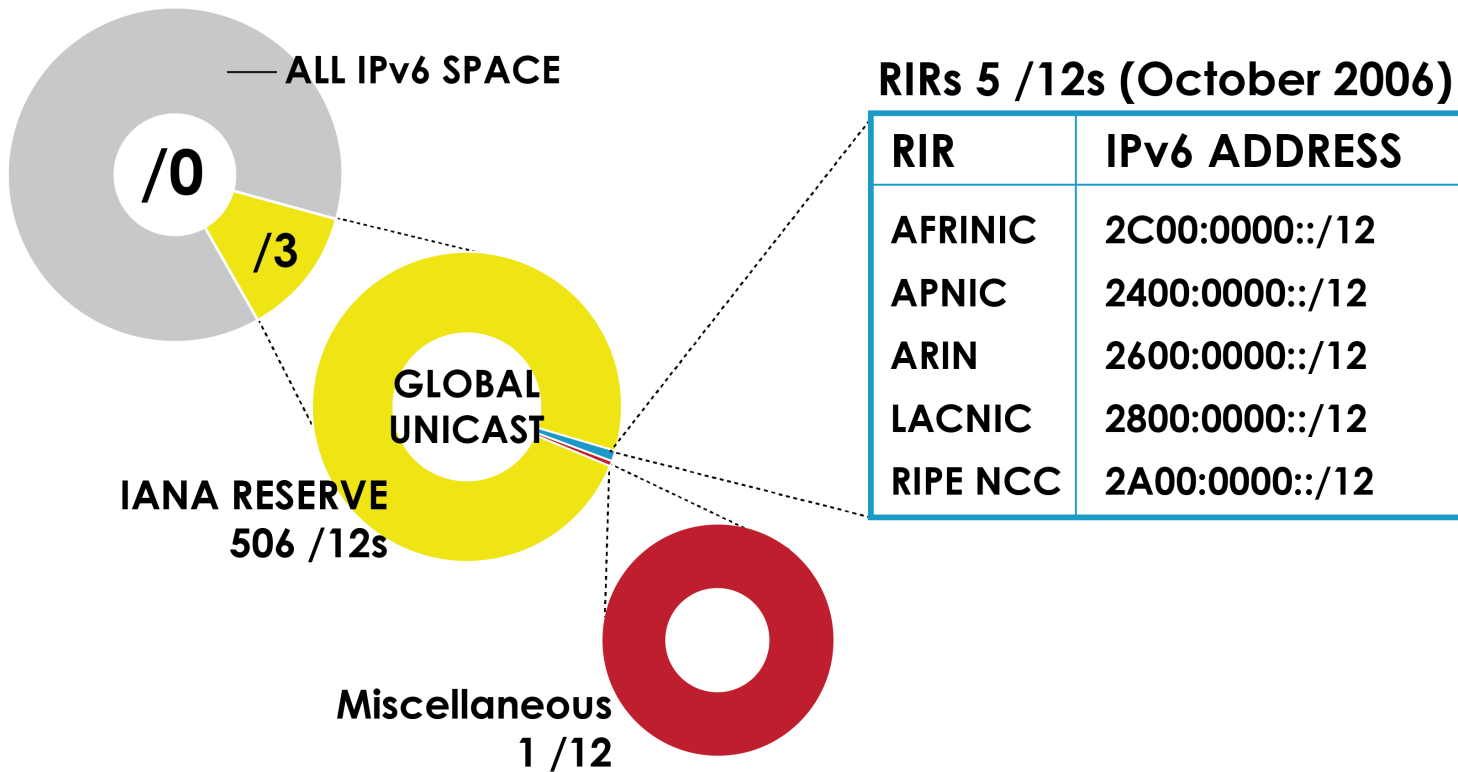

ASN ASSIGNMENTS (RIRs TO CUSTOMERS)

How many total ASNs has each RIR assigned?
(Jan 1999 – Mar 2018)

2001:610:240:0-193:0:0:202 62:109:128 195:048:02:03 178:42:02:02 2001:610:240 193:0:0:203 195:048:02:03
62:109:128 195:048:02:03 2001:610:240 193:0:0:202 62:109:128 195:048:02:03 178:42:02:02 2001:610:240 193:0:0:203
193:0:0:203 2001:610:240:0-193:0:0:202 62:109:128 195:048:02:03 178:42:02:02 2001:610:240 193:0:0:202
2001:610:240:0-193:0:0:202 62:109:128 195:048:02:03 178:42:02:02 2001:610:240 193:0:0:203

Number Resource Organization

4-BYTE ASN ASSIGNMENTS

How many 4-byte ASNs has each RIR assigned by year?

4-byte ASN assignments

AFRINIC APNIC ARIN LACNIC RIPE NCC

Number Resource Organization

4-BYTE ASN ASSIGNMENTS

How many total 4-byte ASNs has each RIR assigned?
(Jan 2007 – Mar 2018)

IPv6 ADDRESS SPACE

How much has been allocated to the RIRs?

IPv6 ALLOCATIONS (RIRs TO LIRs/ISPs)

How many allocations have been made by each RIR by year?