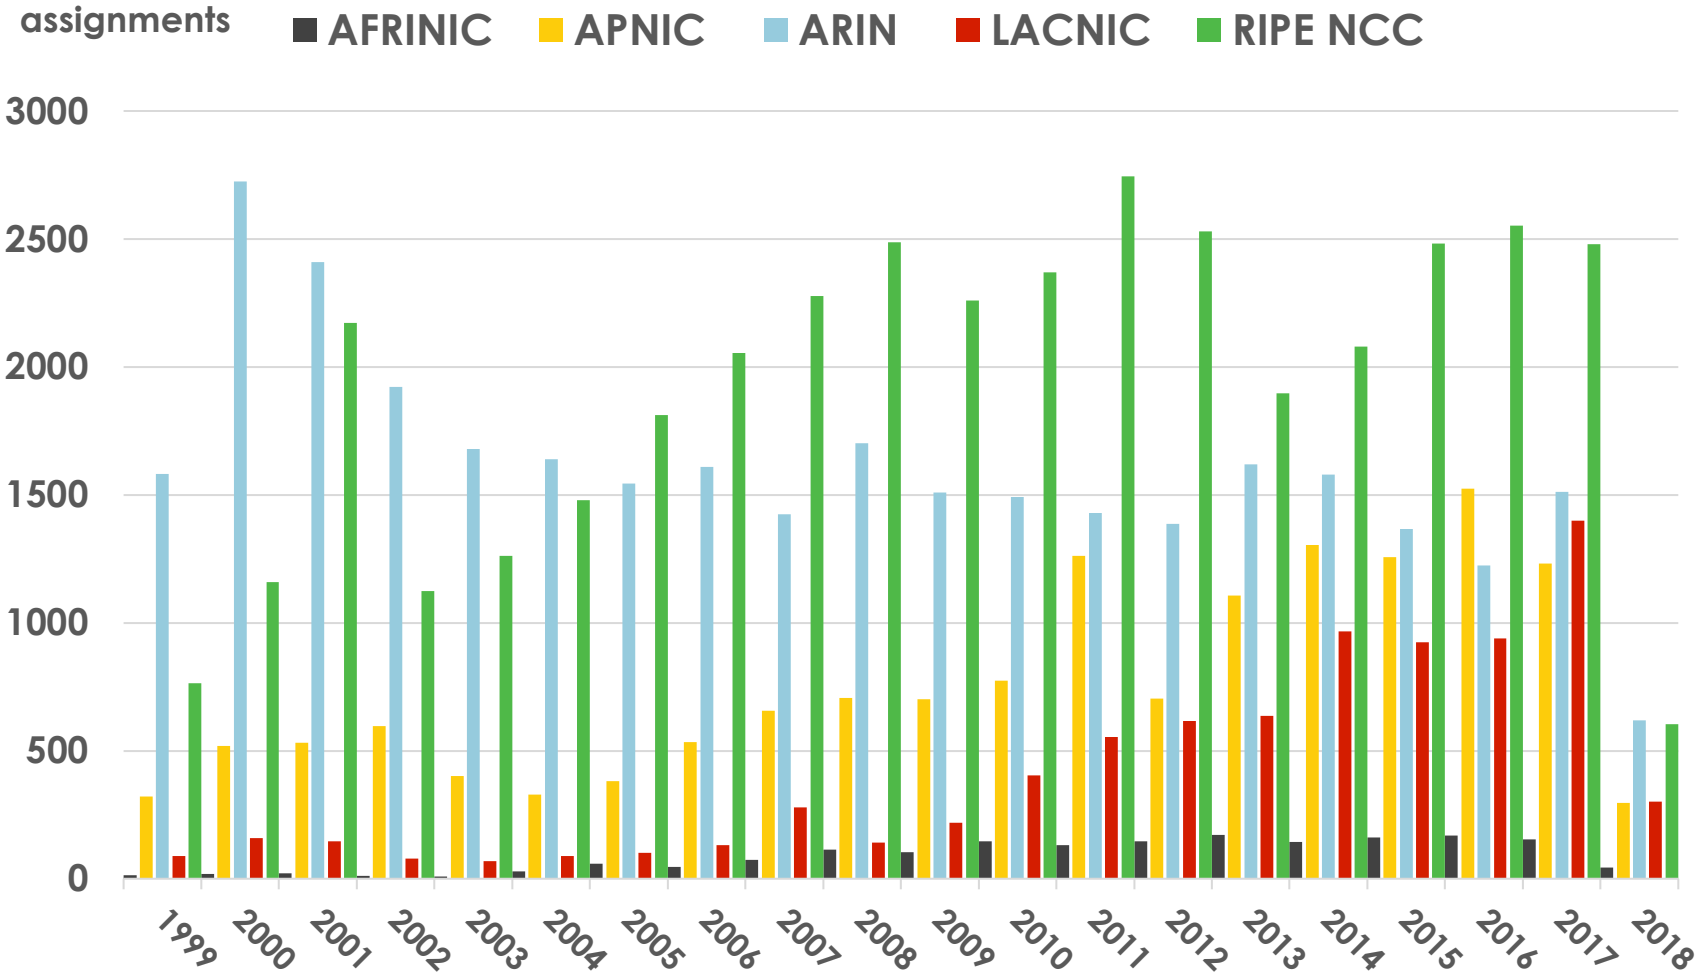

Available IPv4 /8s In Each RIR

■ AFRINIC
 ■ APNIC
 ■ ARIN
 ■ LACNIC
 ■ RIPE NCC

2001:610:240:0-193:0:0:202 62:109:128 195:048:02:03 178:12:02:02 2001:610:240 193:0:0:203 195:048:02:03
 62:109:128 195:048:02:03 178:12:02:02 2001:610:240 193:0:0:202 62:109:128 195:048:02:03 178:12:02:02 2001:610:240 193:0:0:203 195:048:02:03
 193:0:0:203 2001:610:240:0-193:0:0:202 62:109:128 195:048:02:03 178:12:02:02 2001:610:240 193:0:0:202
 2001:610:240:0-193:0:0:202 62:109:128 195:048:02:03 178:12:02:02 2001:610:240 193:0:0:203 195:048:02:03
 Number Resource Organization

IPv4 ADDRESS SPACE ISSUED (RIRs TO CUSTOMERS)

In terms of /8s, how much total space has each RIR issued?
(Jan 1999 – Mar 2018)

Number Resource Organization

ASN ASSIGNMENTS (RIRs TO CUSTOMERS)

How many ASNs has each RIR assigned by year?

2001:610:240:0-193:0:0:202 62:109:128 195:048:02:03 178:12:02:02 2001:610:240 193:0:0:203 195:048:02:03
 62:109:128 195:048:02:03 2001:610:240 193:0:0:203 62:109:128 195:048:02:03 178:12:02:02 2001:610:240 193:0:0:203
 193:0:0:203 2001:610:240:0-193:0:0:202 62:109:128 195:048:02:03 178:12:02:02 2001:610:240 193:0:0:203
 2001:610:240:0-193:0:0:202 62:109:128 195:048:02:03 178:12:02:02 2001:610:240 193:0:0:203
 2001:610:240:0-193:0:0:202 62:109:128 195:048:02:03 178:12:02:02 2001:610:240 193:0:0:203
 Number Resource Organization

ASN ASSIGNMENTS (RIRs TO CUSTOMERS)

How many total ASNs has each RIR assigned?
(Jan 1999 – Mar 2018)

2001:610:240:0-193:0:0:202 62:109:128 195:048:02:03 178:42:02:02 2001:610:240 193:0:0:203 195:048:02:03
62:109:128 195:048:02:03 2001:610:240 193:0:0:202 62:109:128 195:048:02:03 178:42:02:02 2001:610:240 193:0:0:203
193:0:0:203 2001:610:240:0-193:0:0:202 62:109:128 195:048:02:03 178:42:02:02 2001:610:240 193:0:0:202
2001:610:240:0-193:0:0:202 62:109:128 195:048:02:03 178:42:02:02 2001:610:240 193:0:0:203