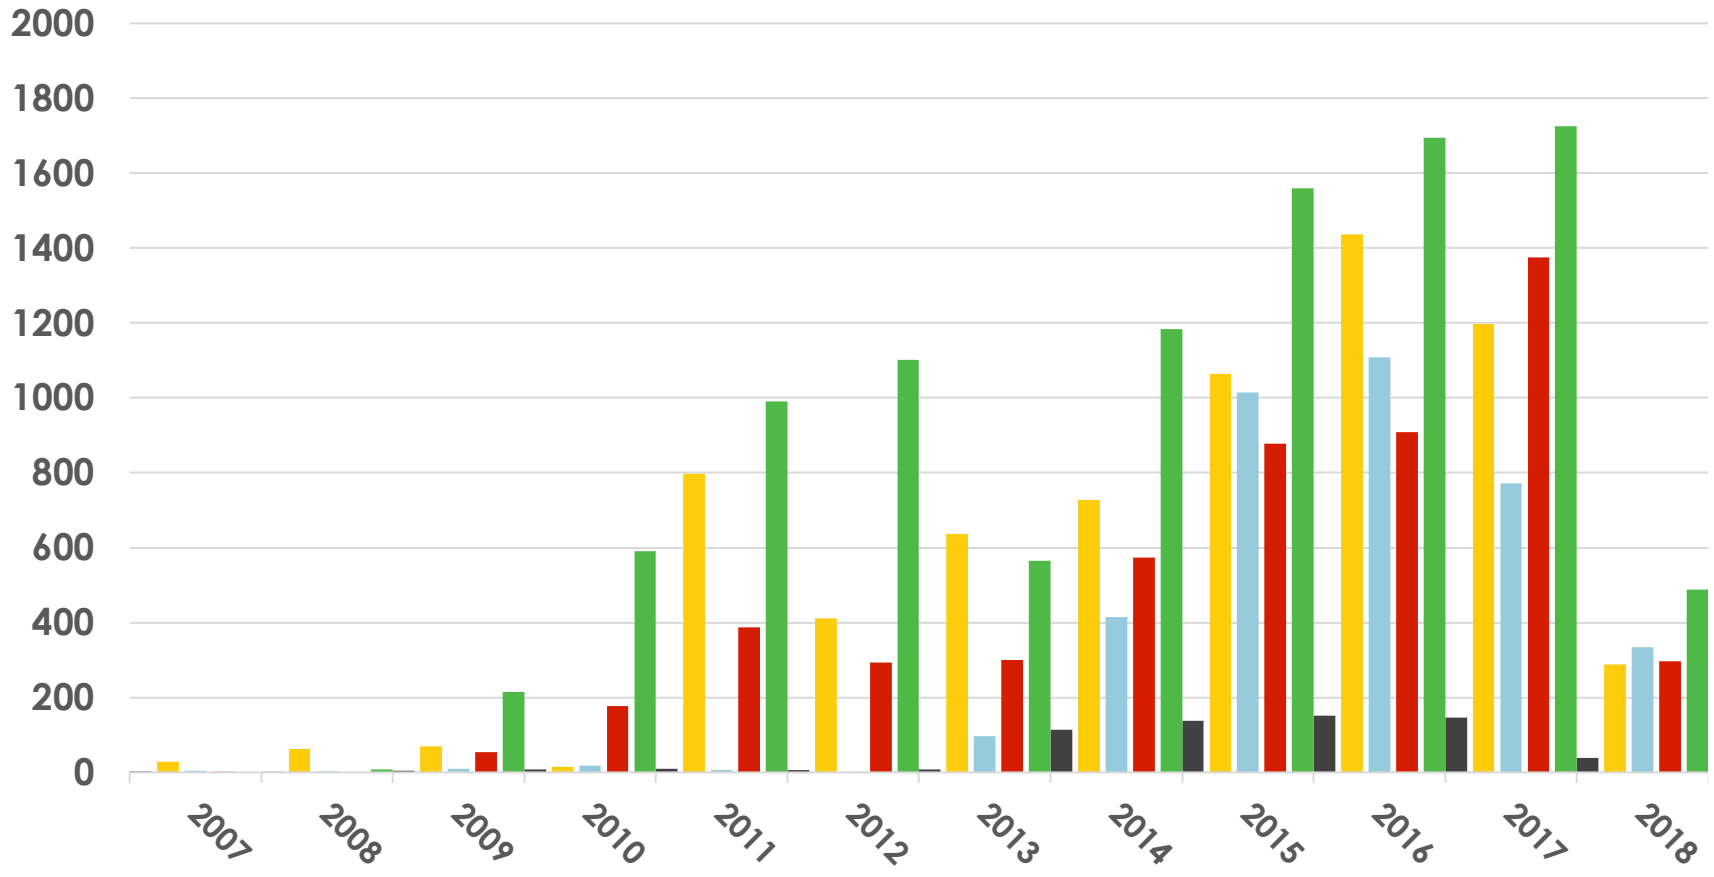

4-BYTE ASN ASSIGNMENTS

How many 4-byte ASNs has each RIR assigned by year?

4-byte ASN assignments

AFRINIC APNIC ARIN LACNIC RIPE NCC