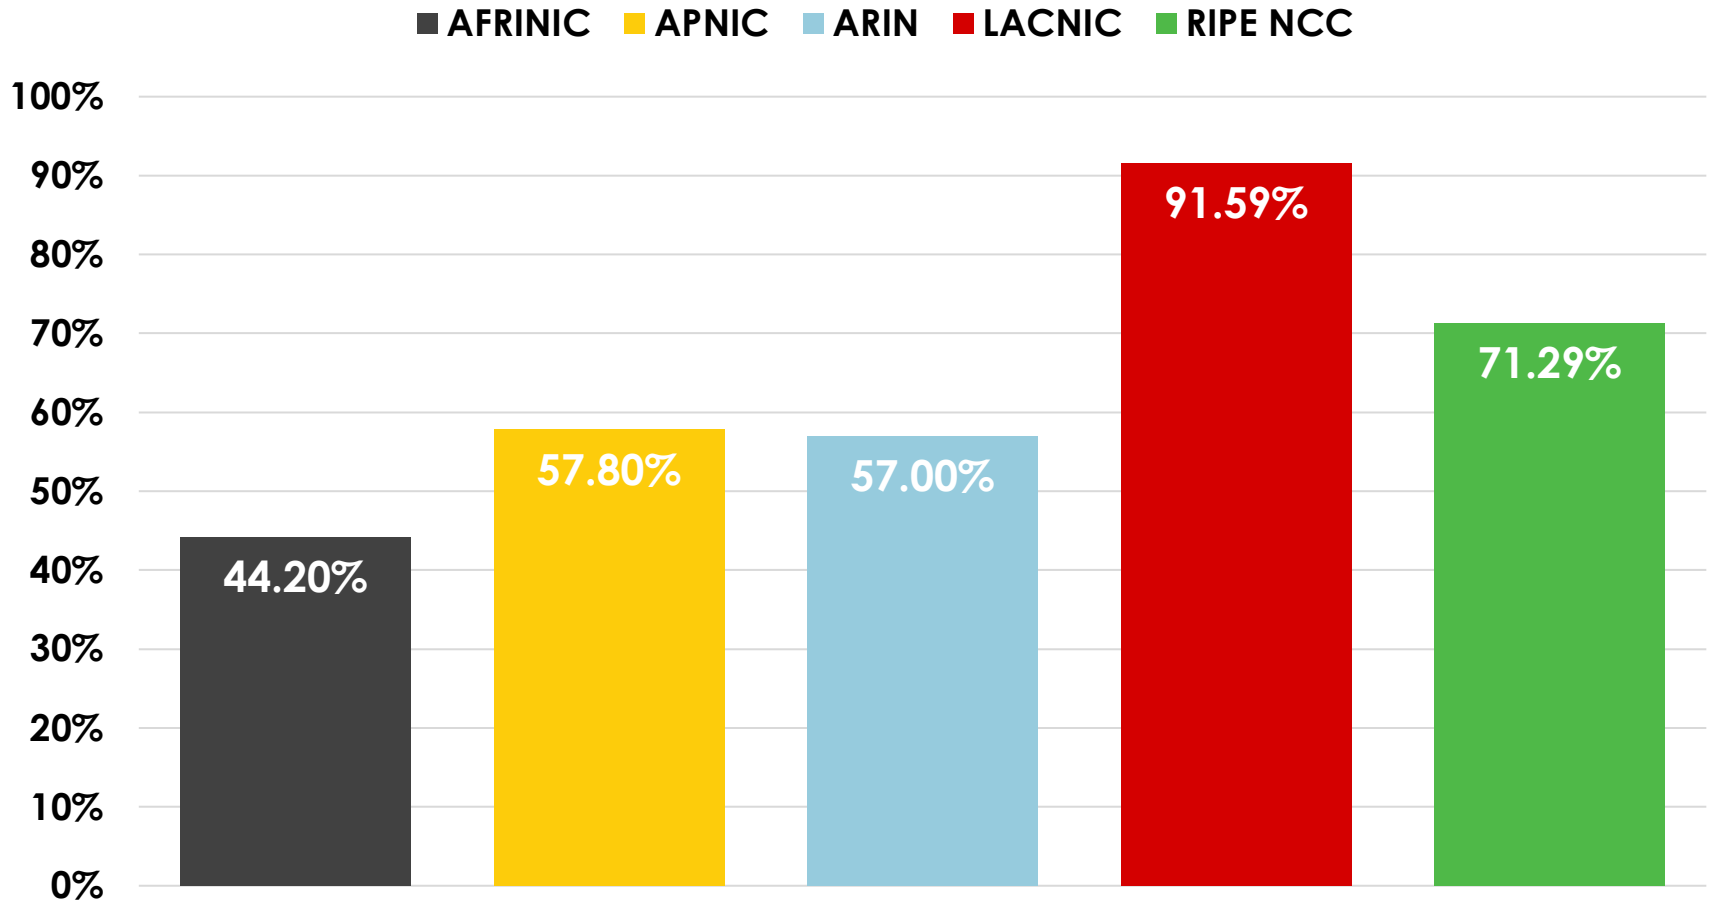

PERCENTAGE OF MEMBERS WITH BOTH IPv4 AND IPv6 IN EACH RIR

Number Resource Organization