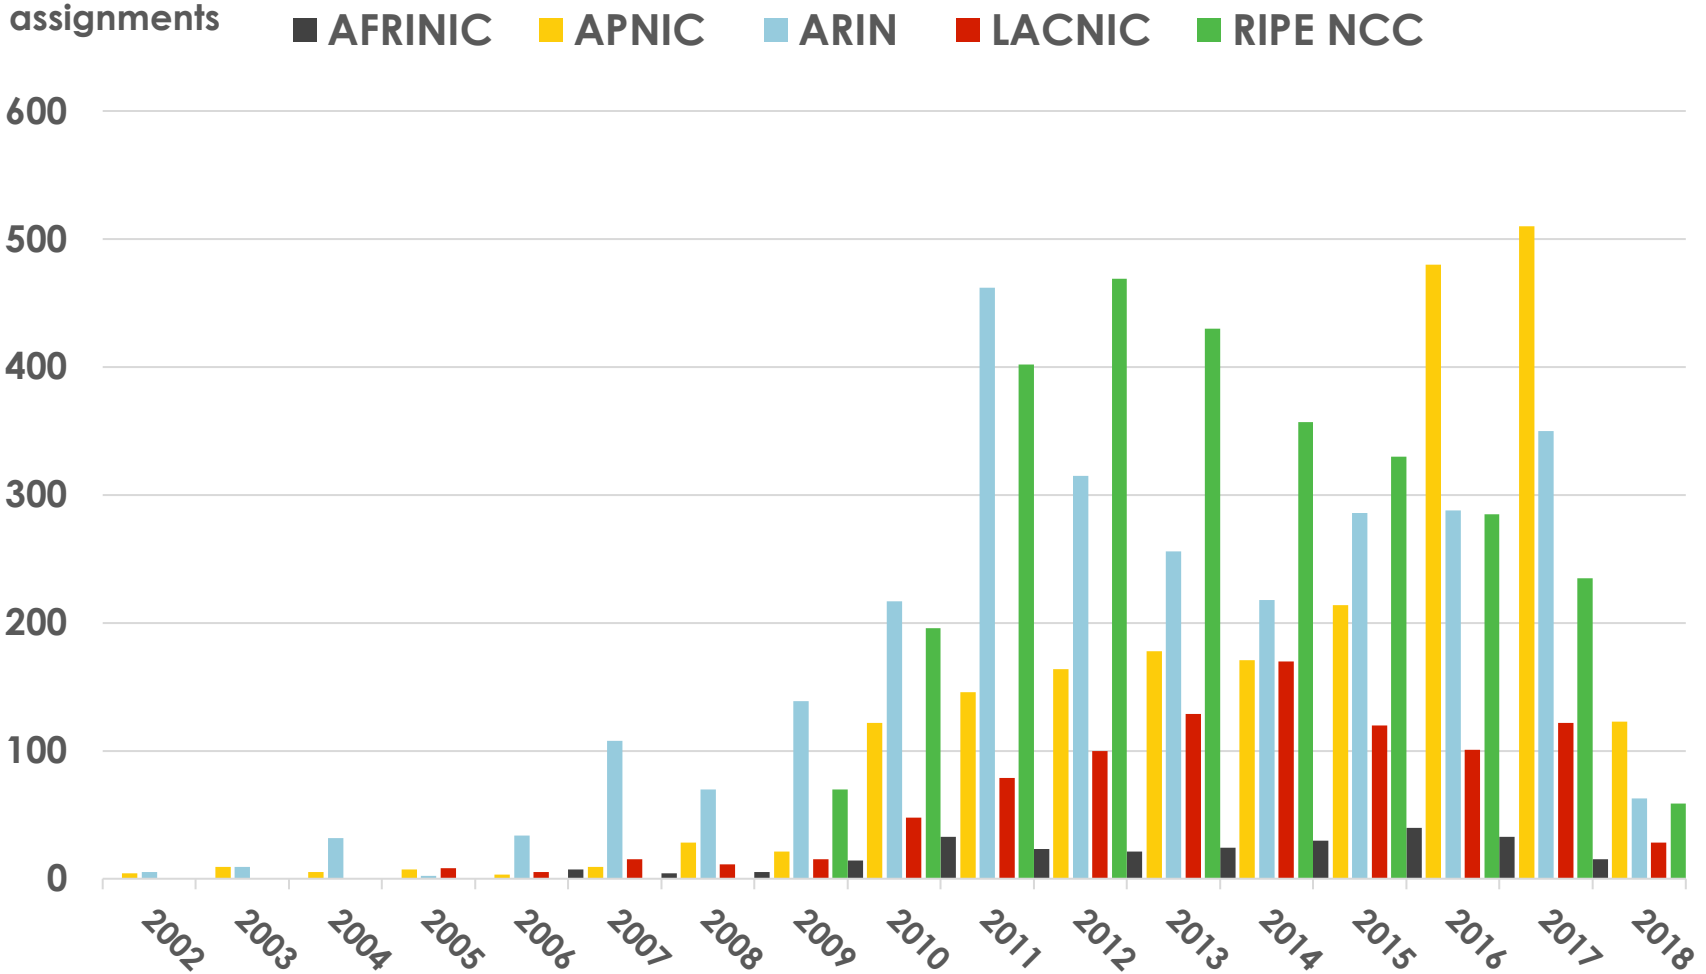

2001:610:240:0-193:0:0:202 62:109:128 195:048:02:03 178:42:02:02 2001:610:240 193:0:0:203 195:048:02:03
 62:109:128 195:048:02:03 193:0:0:202 62:109:128 195:048:02:03 178:42:02:02 2001:610:240 193:0:0:203 195:048:02:03
 193:0:0:203 2001:610:240:0-193:0:0:202 62:109:128 195:048:02:03 178:42:02:02 2001:610:240 193:0:0:203 195:048:02:03
 2001:610:240:0-193:0:0:202 62:109:128 195:048:02:03 178:42:02:02 2001:610:240 193:0:0:203 195:048:02:03
 Number Resource Organization

IPv6 ALLOCATIONS

(RIRs TO LIRs/ISPs)

How many total allocations have been made by each RIR?
(Jan 1999 – Mar 2018)

IPv6 ASSIGNMENTS RIRS TO END-USERS

How many assignments have been made by each RIR by year?

2001:610:240:0-193:0:0:202 62:109:128 195:048:02:03 178:12:02:02 2001:610:240 193:0:0:203 195:048:02:03
 62:109:128 195:048:02:03 2001:610:240 193:0:0:205 2001:610:240:0-193:0:0:202 62:109:128 195:048:02:03 178:12:02:02 2001:610:240 193:0:0:203 195:048:02:03
 2001:610:240:0-193:0:0:202 62:109:128 195:048:02:03 178:12:02:02 2001:610:240 193:0:0:202 2001:610:240:0-193:0:0:202 62:109:128 195:048:02:03 178:12:02:02 2001:610:240 193:0:0:203 195:048:02:03
 Number Resource Organization