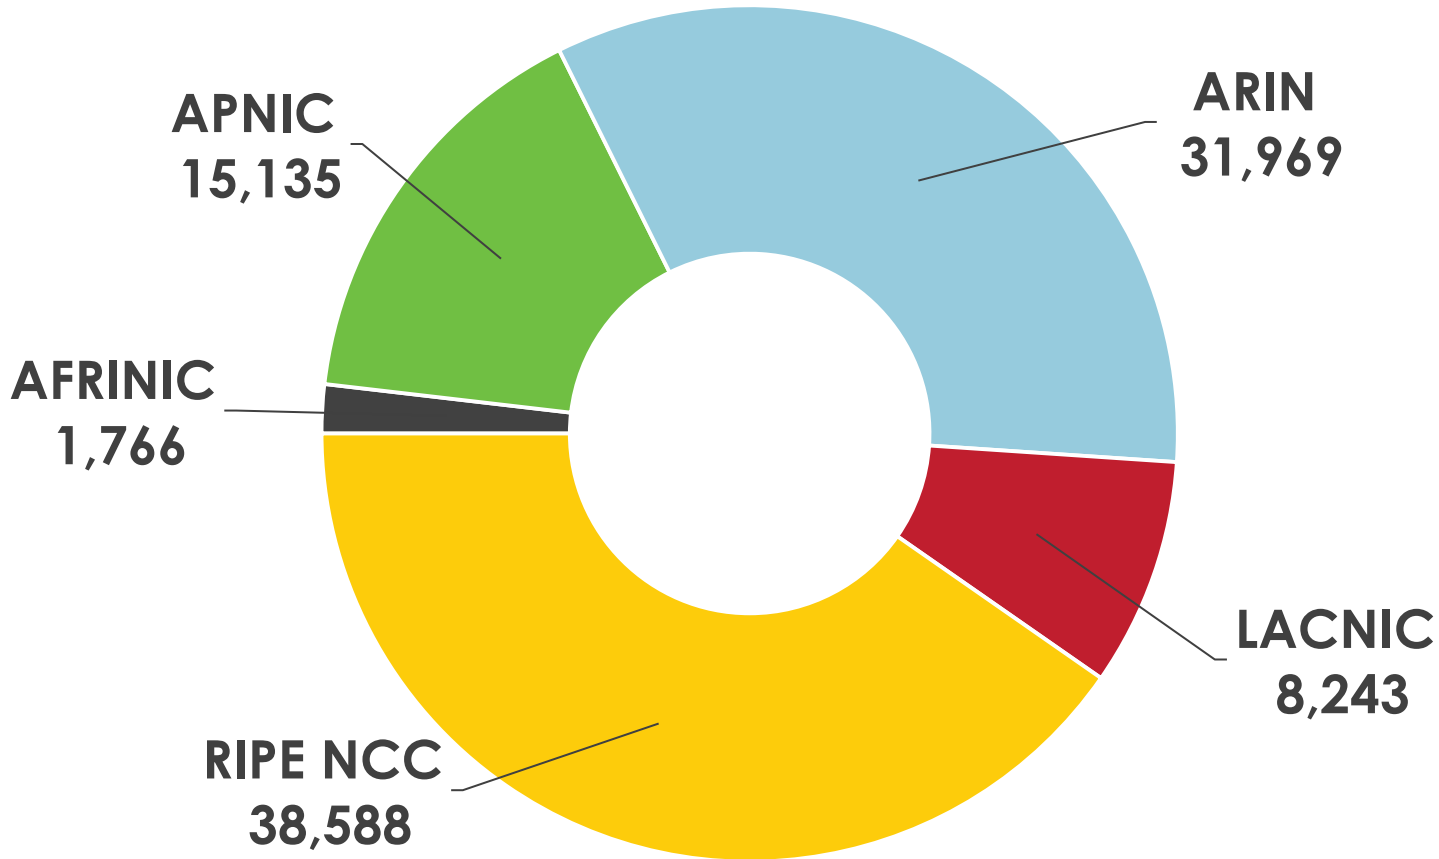

2001:610:240:0-193:0:0:202 62:109:128 195:048:02:03 178:42:02:02 2001:610:240 193:0:0:203 195:048:02:03
62:109:128 195:048:02:03 2001:610:240 193:0:0:202 62:109:128 195:048:02:03 178:42:02:02 2001:610:240 193:0:0:203
193:0:0:203 2001:610:240:0-193:0:0:202 62:109:128 195:048:02:03 178:42:02:02 2001:610:240 193:0:0:202
2001:610:240:0-193:0:0:202 62:109:128 195:048:02:03 178:42:02:02 2001:610:240 193:0:0:203

Number Resource Organization