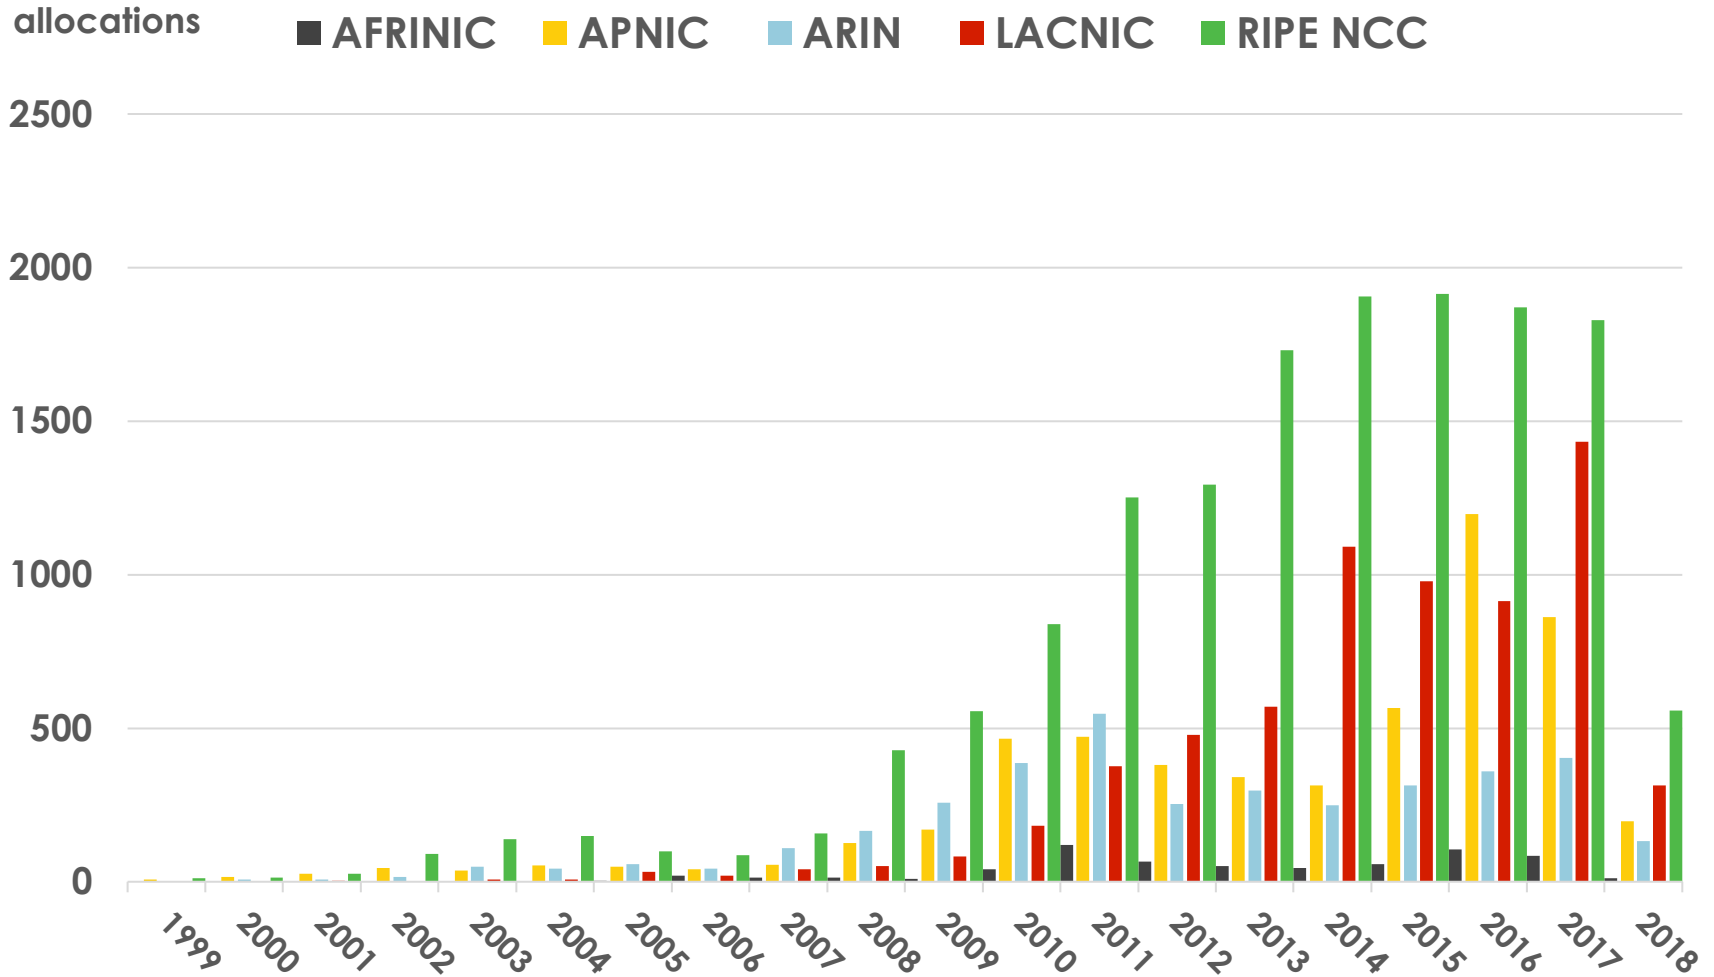

ASN ASSIGNMENTS (RIRs TO CUSTOMERS)

How many total ASNs has each RIR assigned?
(Jan 1999 – Mar 2018)

2001:610:240:0-193:0:0:202 62:109:128 195:048:02:03 178:42:02:02 2001:610:240 193:0:0:203 195:048:02:03
62:109:128 195:048:02:03 2001:610:240 193:0:0:202 62:109:128 195:048:02:03 178:42:02:02 2001:610:240 193:0:0:203
193:0:0:203 2001:610:240:0-193:0:0:202 62:109:128 195:048:02:03 178:42:02:02 2001:610:240 193:0:0:202
2001:610:240:0-193:0:0:202 62:109:128 195:048:02:03 178:42:02:02 2001:610:240 193:0:0:203

How many total 4-byte ASNs has each RIR assigned?
(Jan 2007 – Mar 2018)

IPv6 ADDRESS SPACE

How much has been allocated to the RIRs?

IPv6 ALLOCATIONS (RIRs TO LIRs/ISPs)

How many allocations have been made by each RIR by year?

2001:610:240:0-193:0:0:202 62:109:128 195:048:02:03 178:42:02:02 2001:610:240 193:0:0:203 195:048:02:03
 62:109:128 195:048:02:03 193:0:0:202 62:109:128 195:048:02:03 178:42:02:02 2001:610:240 193:0:0:203 195:048:02:03
 193:0:0:203 2001:610:240:0-193:0:0:202 62:109:128 195:048:02:03 178:42:02:02 2001:610:240 193:0:0:203 195:048:02:03
 2001:610:240:0-193:0:0:202 62:109:128 195:048:02:03 178:42:02:02 2001:610:240 193:0:0:203 195:048:02:03
 Number Resource Organization

IPv6 ALLOCATIONS

(RIRs TO LIRs/ISPs)

How many total allocations have been made by each RIR?
(Jan 1999 – Mar 2018)

IPv6 ASSIGNMENTS RIRS TO END-USERS

How many assignments have been made by each RIR by year?