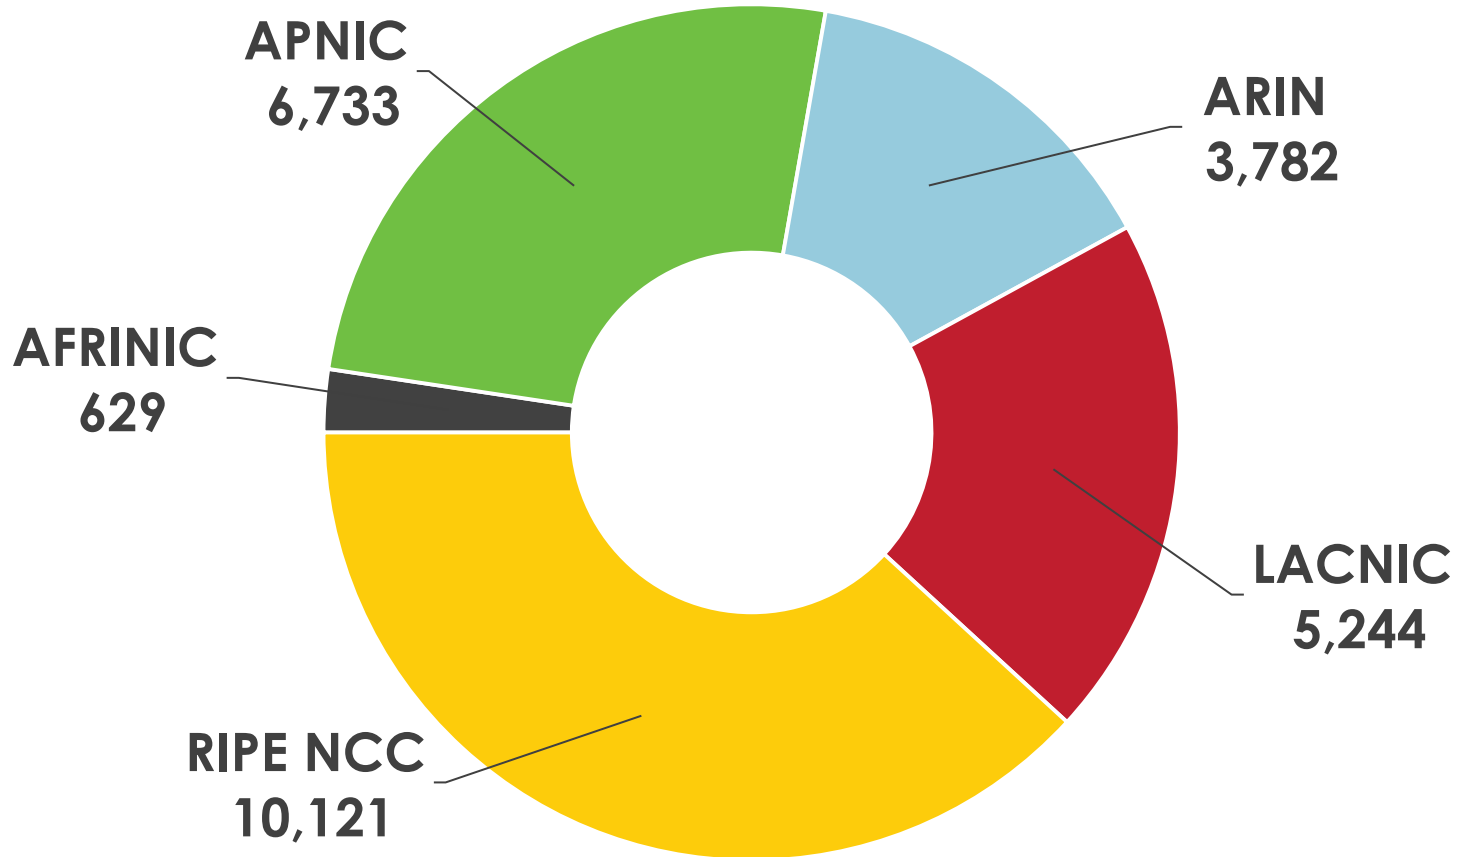

ASN ASSIGNMENTS (RIRs TO CUSTOMERS)

How many total ASNs has each RIR assigned?
(Jan 1999 – Mar 2018)

2001:610:240:0-193:0:0:202 62:109:128 195:048:02:03 178:42:02:02 2001:610:240 193:0:0:203 195:048:02:03
62:109:128 195:048:02:03 2001:610:240 193:0:0:202 62:109:128 195:048:02:03 178:42:02:02 2001:610:240 193:0:0:203
193:0:0:203 2001:610:240:0-193:0:0:202 62:109:128 195:048:02:03 178:42:02:02 2001:610:240 193:0:0:202
2001:610:240:0-193:0:0:202 62:109:128 195:048:02:03 178:42:02:02 2001:610:240 193:0:0:203

Number Resource Organization

4-BYTE ASN ASSIGNMENTS

How many 4-byte ASNs has each RIR assigned by year?

4-byte ASN assignments

AFRINIC APNIC ARIN LACNIC RIPE NCC

Number Resource Organization

4-BYTE ASN ASSIGNMENTS

How many total 4-byte ASNs has each RIR assigned?
(Jan 2007 – Mar 2018)

IPv6 ADDRESS SPACE

How much has been allocated to the RIRs?

IPv6 ALLOCATIONS (RIRs TO LIRs/ISPs)

How many allocations have been made by each RIR by year?