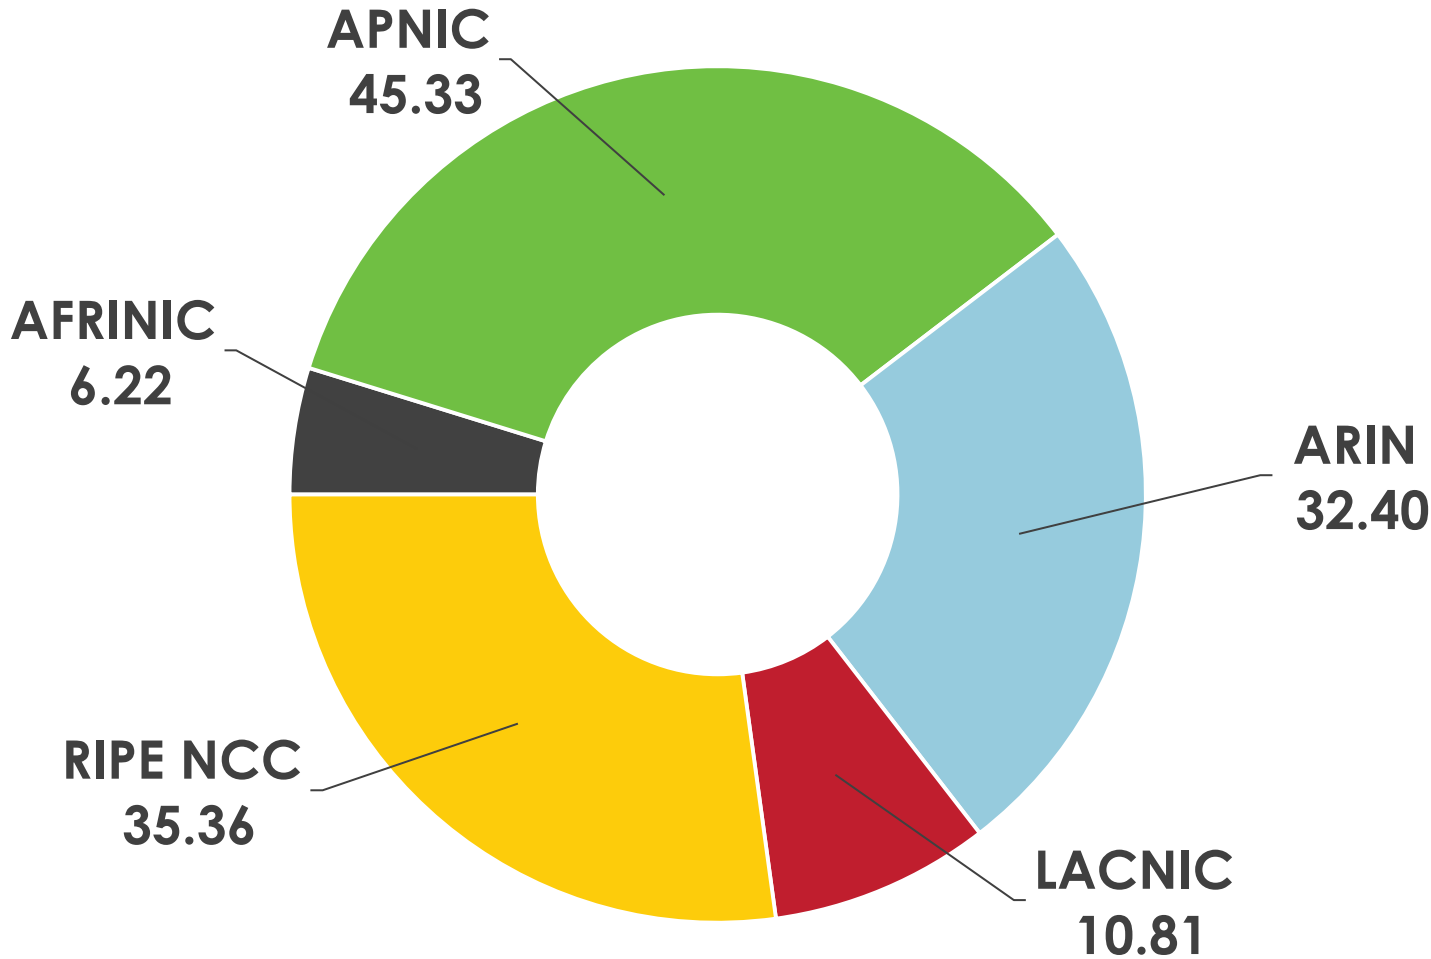

INTERNET NUMBER RESOURCE STATUS REPORT

As of 31 March 2018

**Prepared by
Regional Internet Registries
AFRINIC, APNIC, ARIN, LACNIC and the RIPE NCC**

2001:610:240:0-193:0:0:202 62:109:128 195:048:02:03 178:12:02:02 2001:610:240 193:0:0:203 195:048:02:03
62:109:128 195:048:02:03 2001:610:240 193:0:0:202 62:109:128 195:048:02:03 178:12:02:02 2001:610:240 193:0:0:203
193:0:0:203 2001:610:240:0-193:0:0:202 62:109:128 195:048:02:03 178:12:02:02 2001:610:240 193:0:0:203
2001:610:240:0-193:0:0:202 62:109:128 195:048:02:03 178:12:02:02 2001:610:240 193:0:0:203
Number Resource Organization

Available IPv4 /8s In Each RIR

■ AFRINIC
 ■ APNIC
 ■ ARIN
 ■ LACNIC
 ■ RIPE NCC

2001:610:240:0-193:0:0:202 62:109:128 195:048:02:03 178:12:02:02 2001:610:240 193:0:0:203 195:048:02:03
 62:109:128 195:048:02:03 178:12:02:02 2001:610:240 193:0:0:202 62:109:128 195:048:02:03 178:12:02:02 2001:610:240 193:0:0:203 195:048:02:03
 193:0:0:203 2001:610:240:0-193:0:0:202 62:109:128 195:048:02:03 178:12:02:02 2001:610:240 193:0:0:202
 2001:610:240:0-193:0:0:202 62:109:128 195:048:02:03 178:12:02:02 2001:610:240 193:0:0:203 195:048:02:03
 Number Resource Organization

IPv4 ADDRESS SPACE ISSUED (RIRs TO CUSTOMERS)

In terms of /8s, how much total space has each RIR issued?
(Jan 1999 – Mar 2018)

Number Resource Organization

ASN ASSIGNMENTS (RIRs TO CUSTOMERS)

How many ASNs has each RIR assigned by year?

2001:610:240:0-193:0:0:202 62:109:128 195:048:02:03 178:12:02:02 2001:610:240 193:0:0:203 195:048:02:03
 62:109:128 195:048:02:03 2001:610:240 193:0:0:203 62:109:128 195:048:02:03 178:12:02:02 2001:610:240 193:0:0:203
 193:0:0:203 2001:610:240:0-193:0:0:202 62:109:128 195:048:02:03 178:12:02:02 2001:610:240 193:0:0:203
 2001:610:240:0-193:0:0:202 62:109:128 195:048:02:03 178:12:02:02 2001:610:240 193:0:0:203
 2001:610:240:0-193:0:0:202 62:109:128 195:048:02:03 178:12:02:02 2001:610:240 193:0:0:203
 Number Resource Organization