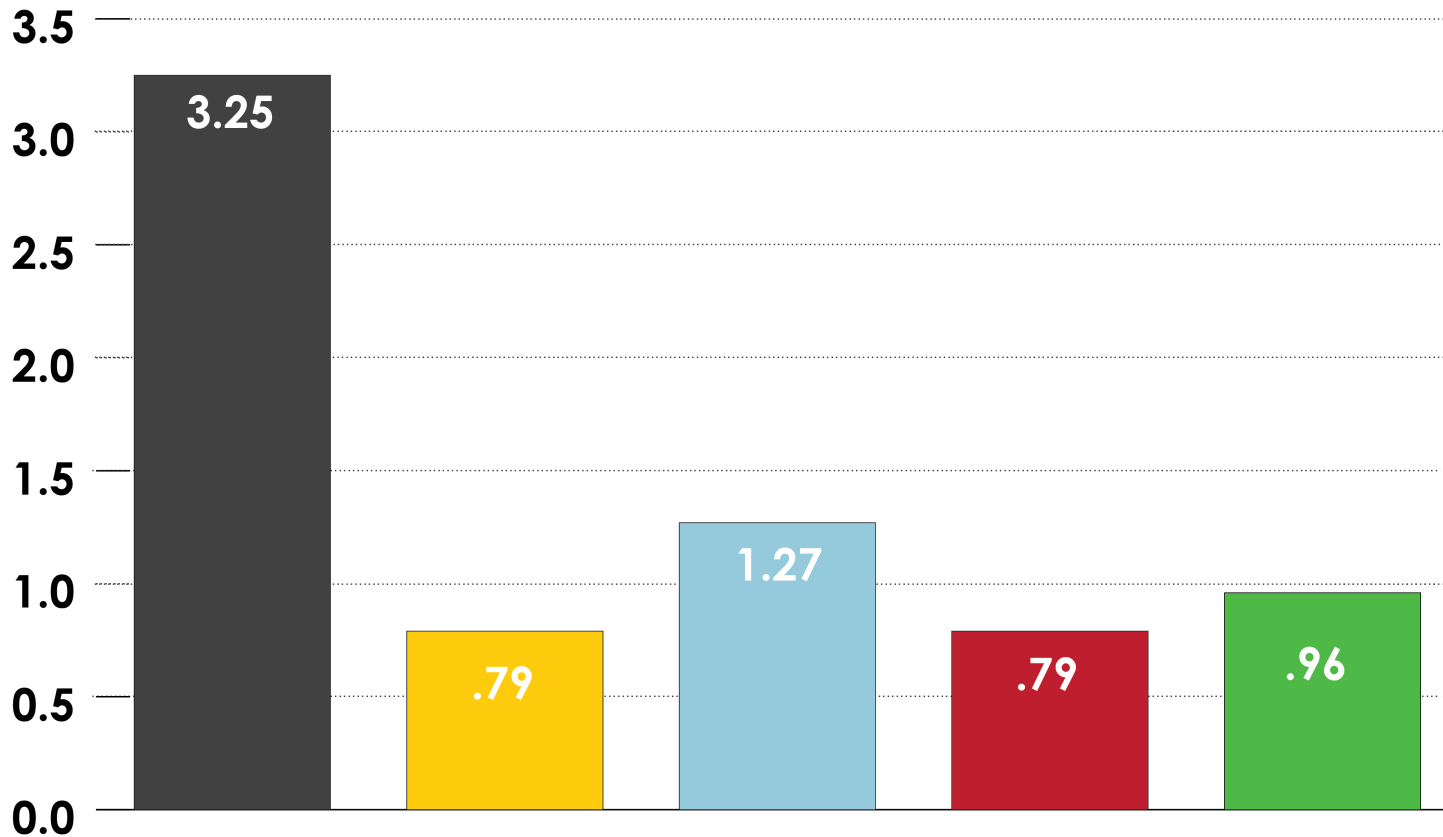

AVAILABLE IPv4 /8s IN EACH RIR

■ AFRINIC ■ APNIC ■ ARIN ■ LACNIC ■ RIPE NCC

Number Resource Organization