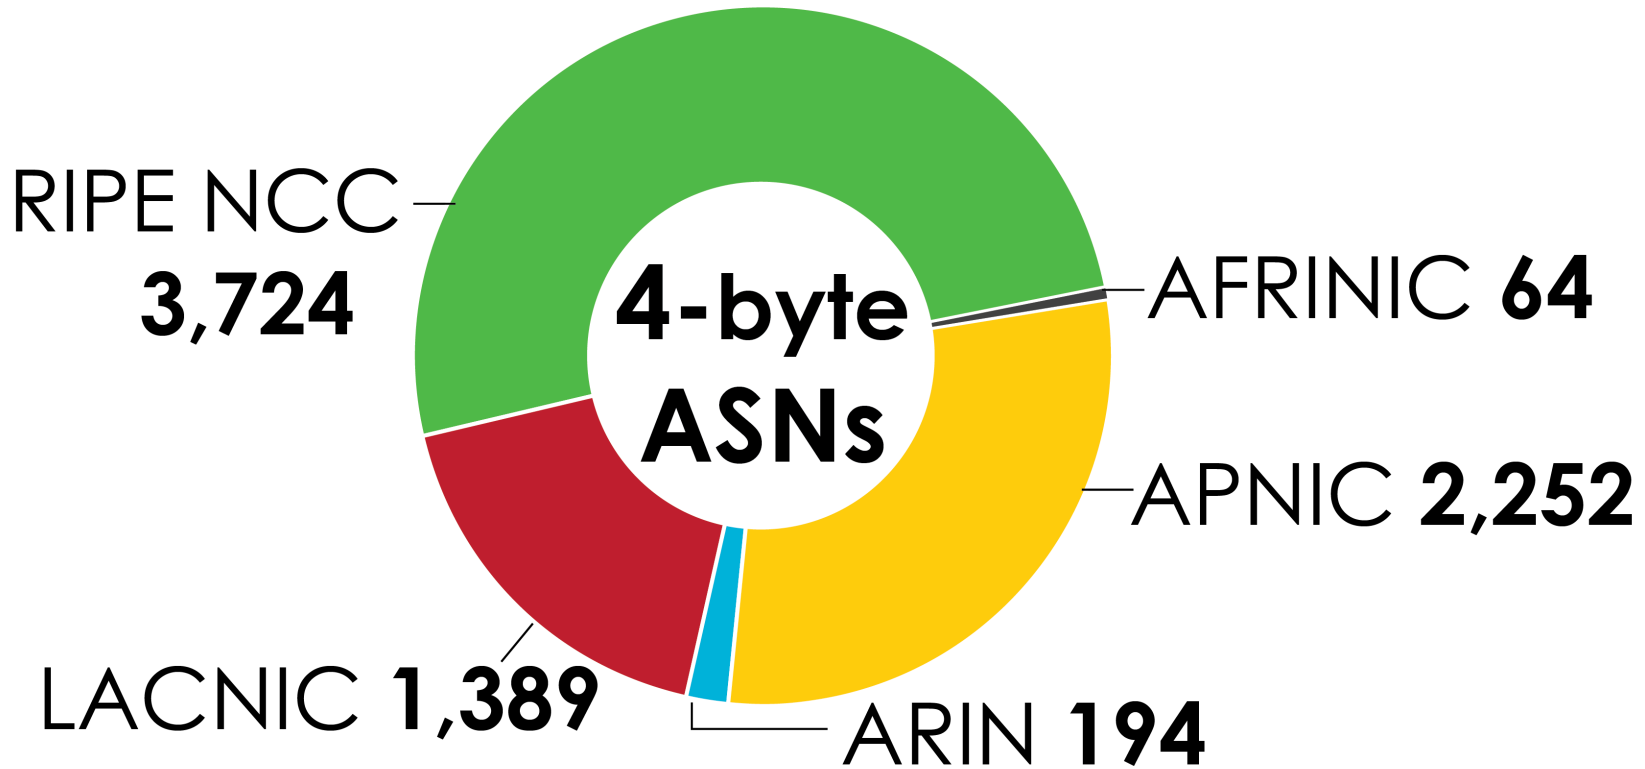

ASN ASSIGNMENTS (RIRs TO CUSTOMERS)

How many total ASNs has each RIR assigned?
(Jan 1999 – Mar 2014)

2001:610:240:0-1933:0:0:202 62:109:128 195:048:02:03 178:42:02:02 2001:610:240 193:0:0:203 195:048:02:03
62:109:128 195:048:02:03 2001:610:240 193:0:0:202 62:109:128 195:048:02:03 178:42:02:02 2001:610:240 193:0:0:203
193:0:0:203 2001:610:240:0-1933:0:0:202 62:109:128 195:048:02:03 178:42:02:02 2001:610:240 193:0:0:203
2001:610:240:0-1933:0:0:202 62:109:128 195:048:02:03 178:42:02:02 2001:610:240 193:0:0:203
Number Resource Organization

4-BYTE ASN ASSIGNMENTS

How many 4-byte ASNs has each RIR assigned by year?

2001:610:240:0-193:0:0:202 62:109:128 195:048:02:03 178:42:02:02 2001:610:240 193:0:0:203 195:048:02:03
 62:109:128 195:048:02:03 2001:610:240 193:0:0:203 2001:610:240 193:0:0:202
 193:0:0:203 2001:610:240:0-193:0:0:202 62:109:128 195:048:02:03 178:42:02:02 2001:610:240 193:0:0:203
 2001:610:240:0-193:0:0:202 62:109:128 195:048:02:03 2001:610:240 193:0:0:203 195:048:02:03
 2001:610:240:0-193:0:0:202 62:109:128 195:048:02:03 2001:610:240 193:0:0:203 195:048:02:03
 Number Resource Organization

4-BYTE ASN ASSIGNMENTS

How many total 4-byte ASNs has each RIR assigned?
(Jan 2007 – Mar 2014)

2001:610:240:0-193:0:0:202
62:109:128-195:048:02:03
193:0:0:203 2001:610:240:0-193:0:0:202
2001:610:240:0-193:0:0:202
62:109:128-195:048:02:03
2001:610:240-193:0:0:203
2001:610:240-193:0:0:203
193:0:0:203
195:048:02:03
Number Resource Organization