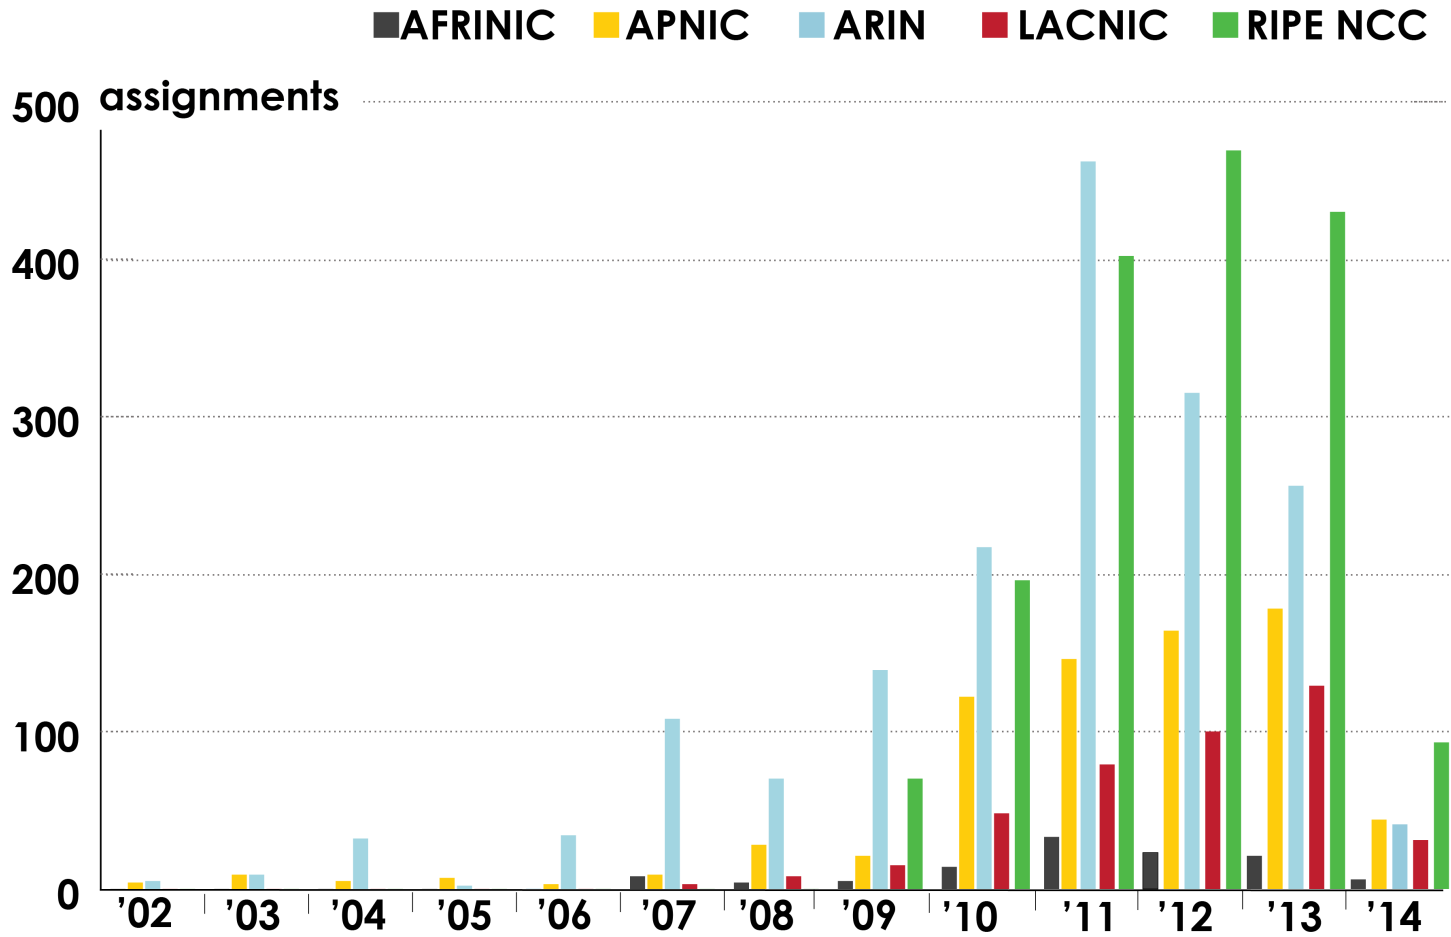

'99 '00 '01 '02 '03 '04 '05 '06 '07 '08 '09 '10 '11 '12 '13 '14

2001:610:240:0-1933:0:0:202 62:109:128 195:048:02:03 178:12:02:02 2001:610:240 193:0:0:203 195:048:02:03
62:109:128 195:048:02:03 2001:610:240 193:0:0:203 2001:610:240 193:0:0:202
193:0:0:203 2001:610:240:0-1933:0:0:202 62:109:128 195:048:02:03 178:12:02:02 2001:610:240 193:0:0:203
2001:610:240:0-1933:0:0:202 62:109:128 195:048:02:03 178:12:02:02 2001:610:240 193:0:0:203
Number Resource Organization

IPv6 ALLOCATIONS (RIRs TO LIRs/ISPs)

How many total allocations have been made by each RIR?
(Jan 1999 – Mar 2014)

2001:610:240:0-193:0:0:202 62:109:128 195:048:02:03 178:12:02:02 2001:610:240 193:0:0:203 195:048:02:03
62:109:128 195:048:02:03 2001:610:240 193:0:0:202 62:109:128 195:048:02:03 178:12:02:02 2001:610:240 193:0:0:203
193:0:0:203 2001:610:240:0-193:0:0:202 62:109:128 195:048:02:03 178:12:02:02 2001:610:240 193:0:0:203
2001:610:240:0-193:0:0:202 62:109:128 195:048:02:03 178:12:02:02 2001:610:240 193:0:0:203
Number Resource Organization

IPv6 ASSIGNMENTS RIRS TO END-USERS

How many assignments have been made by each RIR by year?

2001:610:240:0-193.0.0.202
62.109.128-195.048.02.03
193.0.0.203
2001:610:240:0-193.0.0.202
2001:610:240:0-193.0.0.202
Number Resource Organization