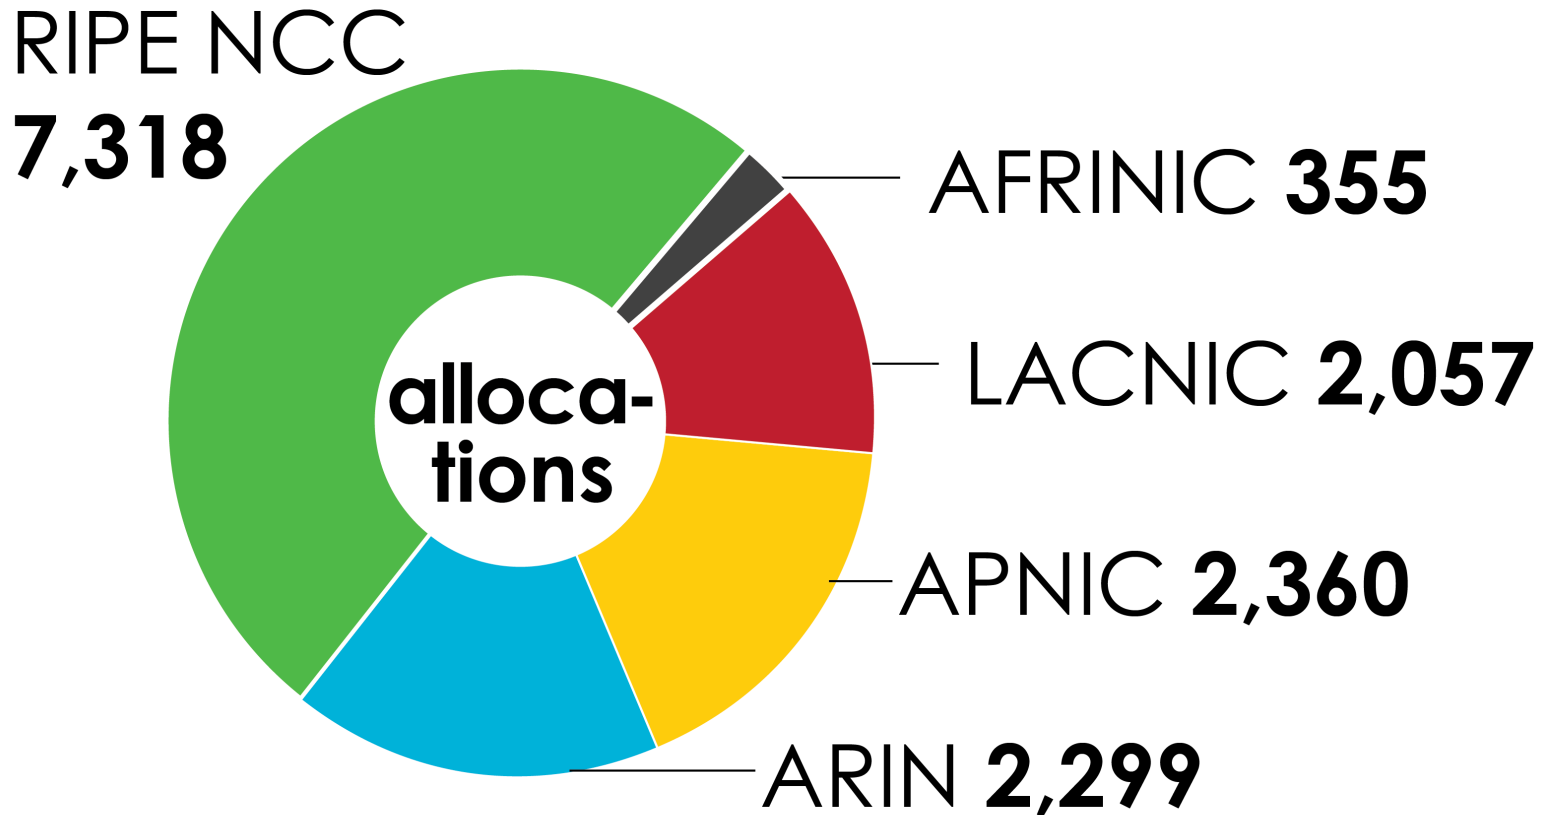

IPv6 ALLOCATIONS (RIRs TO LIRs/ISPs)

How many allocations have been made by each RIR by year?

2000 allocations

■ AFRINIC ■ APNIC ■ ARIN ■ LACNIC ■ RIPE NCC

1500

1000

500

0

'99 '00 '01 '02 '03 '04 '05 '06 '07 '08 '09 '10 '11 '12 '13 '14

2001:610:240:0-1933:0:0:202 62:109:128 195:048:02:03 178:12:02:02 2001:610:240 193:0:0:203 195:048:02:03
62:109:128 195:048:02:03 2001:610:240 193:0:0:203 2001:610:240 193:0:0:202
193:0:0:203 2001:610:240:0-1933:0:0:202 62:109:128 195:048:02:03 178:12:02:02 2001:610:240 193:0:0:203
2001:610:240:0-1933:0:0:202 62:109:128 195:048:02:03 178:12:02:02 2001:610:240 193:0:0:203
Number Resource Organization

IPv6 ALLOCATIONS (RIRs TO LIRs/ISPs)

How many total allocations have been made by each RIR?
(Jan 1999 – Mar 2014)

2001:610:240:0-193:0:0:202 62:109:128 195:048:02:03 178:12:02:02 2001:610:240 193:0:0:203 195:048:02:03
62:109:128 195:048:02:03 2001:610:240 193:0:0:202 62:109:128 195:048:02:03 178:12:02:02 2001:610:240 193:0:0:203
193:0:0:203 2001:610:240:0-193:0:0:202 62:109:128 195:048:02:03 178:12:02:02 2001:610:240 193:0:0:203
2001:610:240:0-193:0:0:202 62:109:128 195:048:02:03 178:12:02:02 2001:610:240 193:0:0:203
Number Resource Organization