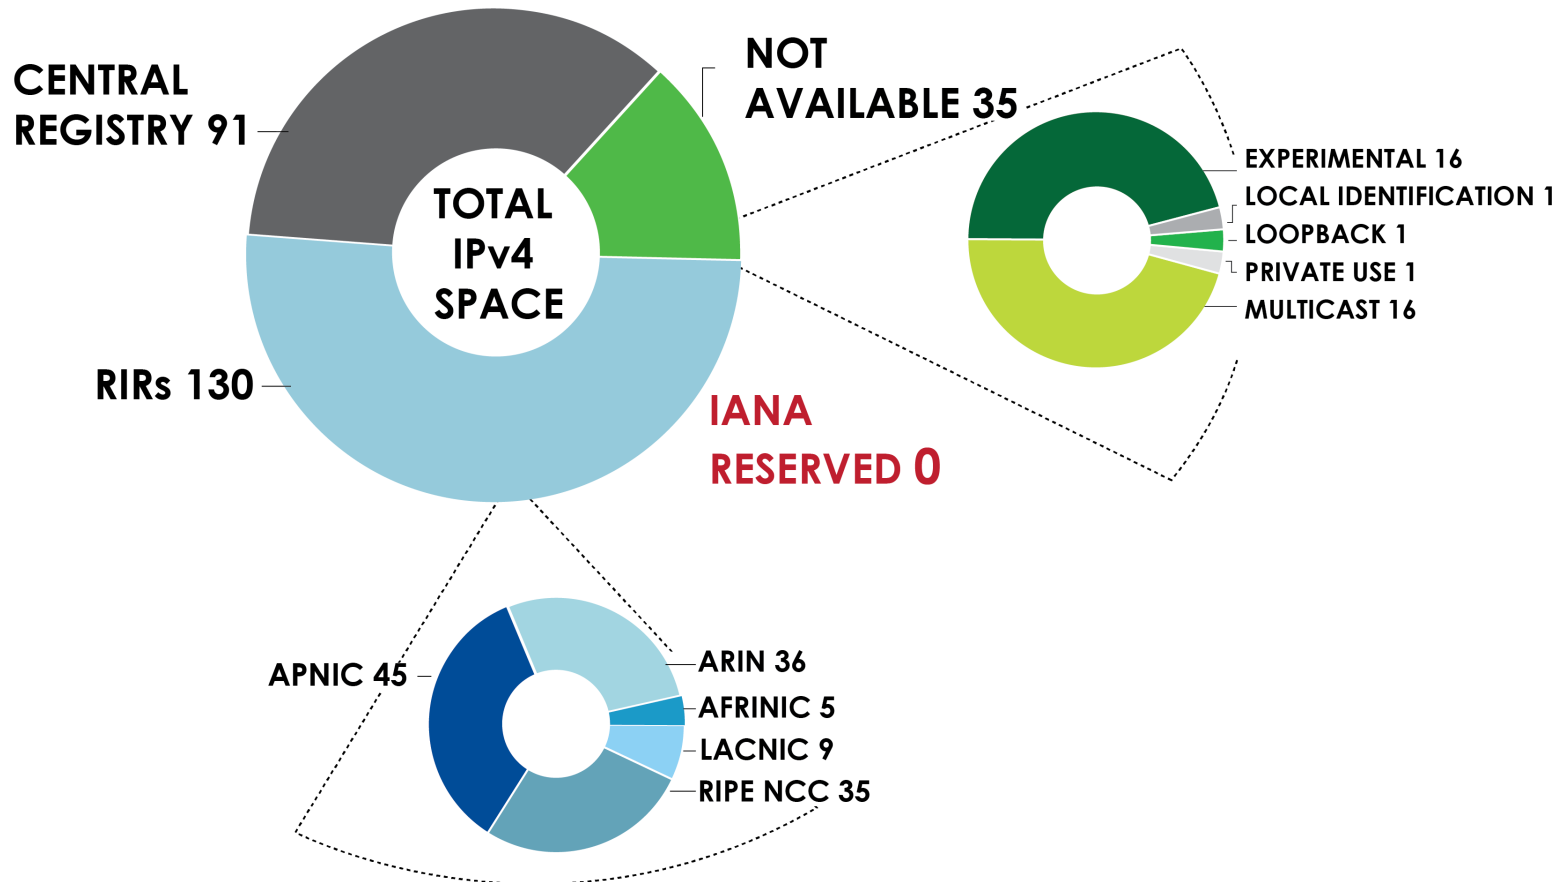

IPv4 ADDRESS SPACE

What is the status of each of the 256 /8s?

STATUS OF 256 /8s IPv4 ADDRESS SPACE

2001:610:240:0-1933:0:0:202 62:109:128 195:048:02:03 178:12:02:02 2001:610:240 193:0:0:203 195:048:02:03
62:109:128 195:048:02:03 2001:610:240 193:0:0:202 62:109:128 195:048:02:03 178:12:02:02 2001:610:240 193:0:0:203
193:0:0:203 2001:610:240:0-193:0:0:202 62:109:128 195:048:02:03 178:12:02:02 2001:610:240 193:0:0:203
2001:610:240:0-193:0:0:202 62:109:128 195:048:02:03 178:12:02:02 2001:610:240 193:0:0:203
2001:610:240:0-193:0:0:202 62:109:128 195:048:02:03 178:12:02:02 2001:610:240 193:0:0:203
Number Resource Organization