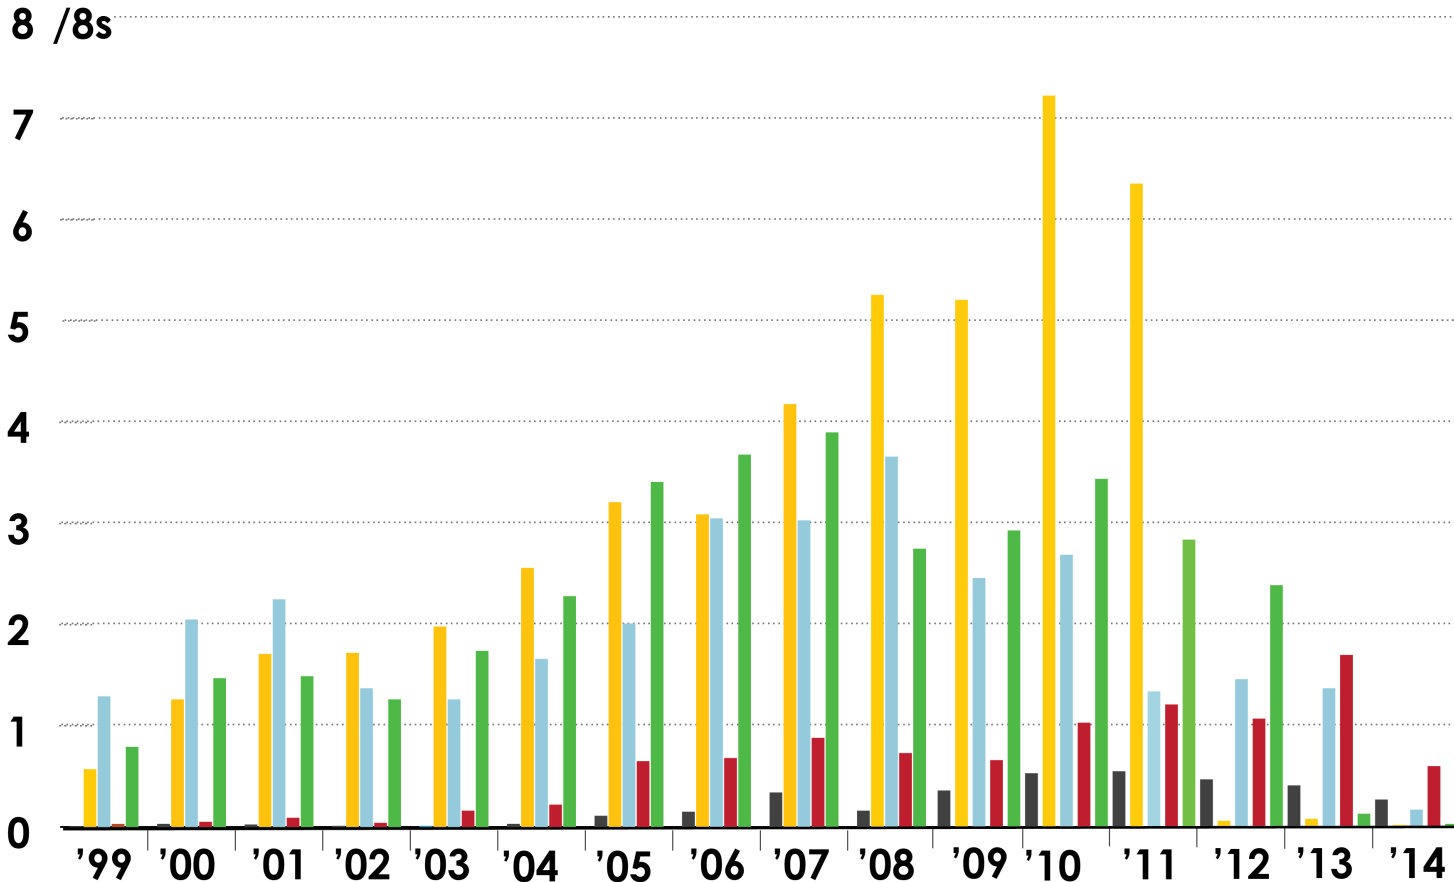

IPv4 ADDRESS SPACE ISSUED (RIRs TO CUSTOMERS)

In terms of /8s, how much space did each RIR issue by year?

■ AFRINIC
■ APNIC
■ ARIN
■ LACNIC
■ RIPE NCC

2001:610:240:0-193:0:0:202 62:109:128 195:048:02:03 178:42:02:02 2001:610:240 193:0:0:203 195:048:02:03
62:109:128 195:048:02:03 2001:610:240 193:0:0:203 2001:610:240 193:0:0:202
193:0:0:203 2001:610:240:0-193:0:0:202 62:109:128 195:048:02:03 178:42:02:02 2001:610:240 193:0:0:203
2001:610:240:0-193:0:0:202 62:109:128 195:048:02:03 178:42:02:02 2001:610:240 193:0:0:203
2001:610:240:0-193:0:0:202 62:109:128 195:048:02:03 178:42:02:02 2001:610:240 193:0:0:203
Number Resource Organization