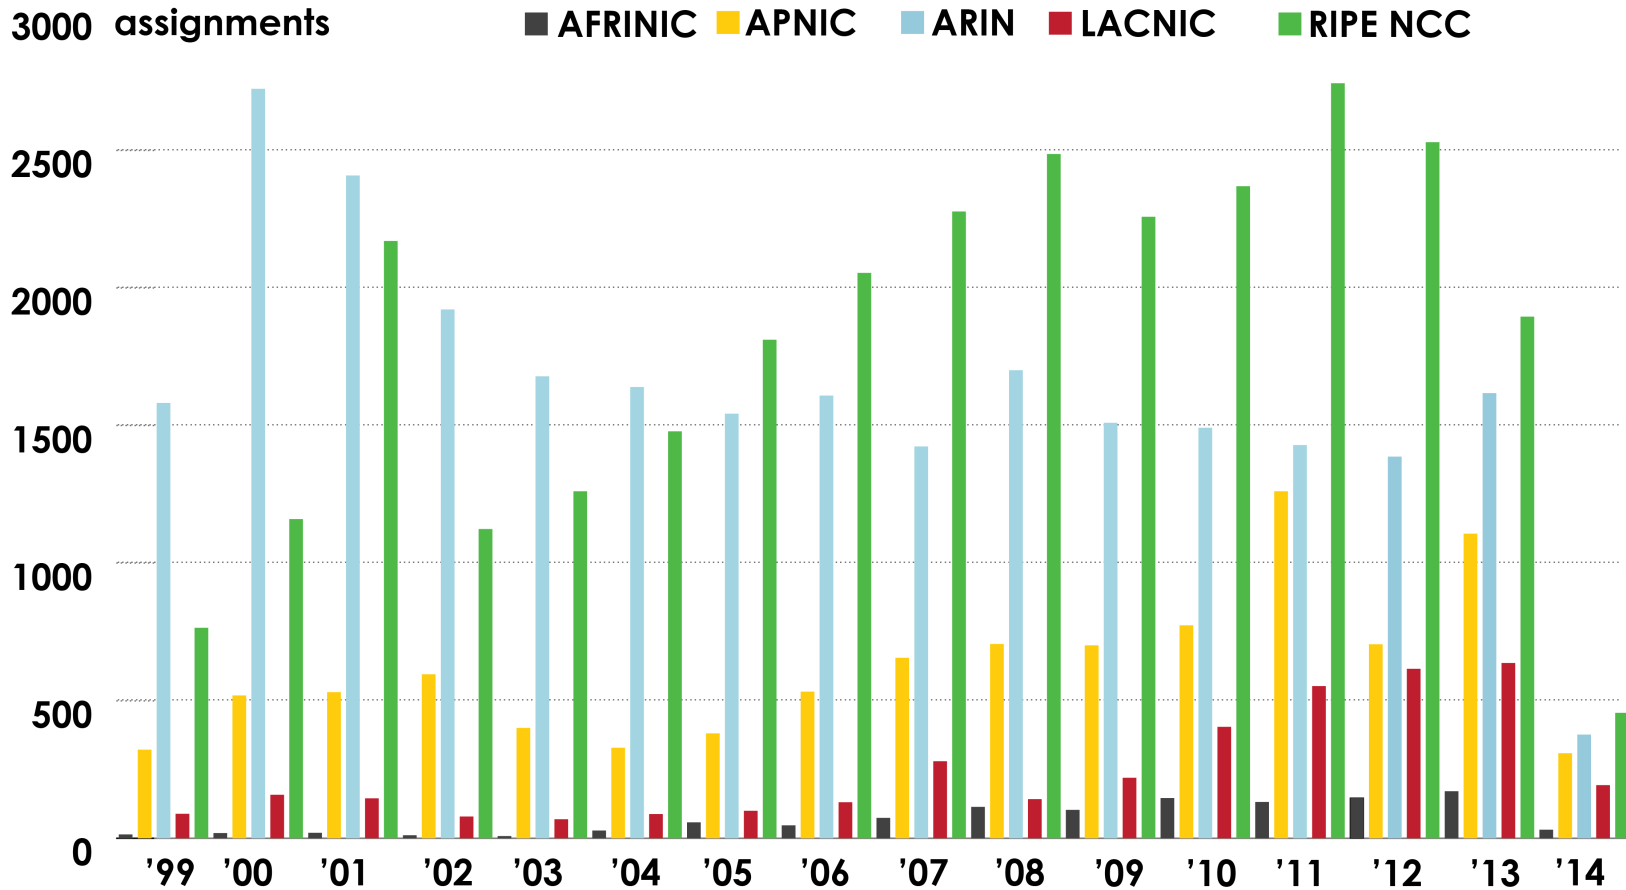

■ AFRINIC
 ■ APNIC
 ■ ARIN
 ■ LACNIC
 ■ RIPE NCC

2001:610:240:0-193:0:0:202 62:109:128 195:048:02:03 178:42:02:02 2001:610:240 193:0:0:203 195:048:02:03
 62:109:128 195:048:02:03 2001:610:240 193:0:0:203 2001:610:240 193:0:0:202
 193:0:0:203 2001:610:240:0-193:0:0:202 62:109:128 195:048:02:03 178:42:02:02 2001:610:240 193:0:0:203
 2001:610:240:0-193:0:0:202 62:109:128 195:048:02:03 178:42:02:02 2001:610:240 193:0:0:203
 2001:610:240:0-193:0:0:202 62:109:128 195:048:02:03 178:42:02:02 2001:610:240 193:0:0:203
 Number Resource Organization

IPv4 ADDRESS SPACE ISSUED (RIRs TO CUSTOMERS)

In terms of /8s, how much total space has each RIR issued?
(Jan 1999 – Mar 2014)

2001:610:240:0-193.0.0.202 62.109.128 195.048.02.03 178.12.02.02 2001:610:240 193.0.0.203 195.048.02.03
 62.109.128 195.048.02.03 2001:610:240 193.0.0.202 62.109.128 195.048.02.03 178.12.02.02 2001:610:240 193.0.0.203
 193.0.0.203 2001:610:240:0-193.0.0.202 62.109.128 195.048.02.03 178.12.02.02 2001:610:240 193.0.0.203
 2001:610:240:0-193.0.0.202 62.109.128 195.048.02.03 178.12.02.02 2001:610:240 193.0.0.203
 2001:610:240:0-193.0.0.202 62.109.128 195.048.02.03 178.12.02.02 2001:610:240 193.0.0.203
 Number Resource Organization

ASN ASSIGNMENTS (RIRs TO CUSTOMERS)

How many ASNs has each RIR assigned by year?

2001:610:240:0-1933:0:0:202 62:109:128 195:048:02:03 178:12:02:02 2001:610:240 193:0:0:203 195:048:02:03
 62:109:128 195:048:02:03 193:0:0:202 62:109:128 195:048:02:03 178:12:02:02 2001:610:240 193:0:0:203 195:048:02:03
 193:0:0:203 2001:610:240:0-1933:0:0:202 62:109:128 195:048:02:03 178:12:02:02 2001:610:240 193:0:0:203 195:048:02:03
 2001:610:240:0-1933:0:0:202 62:109:128 195:048:02:03 178:12:02:02 2001:610:240 193:0:0:203 195:048:02:03
 Number Resource Organization