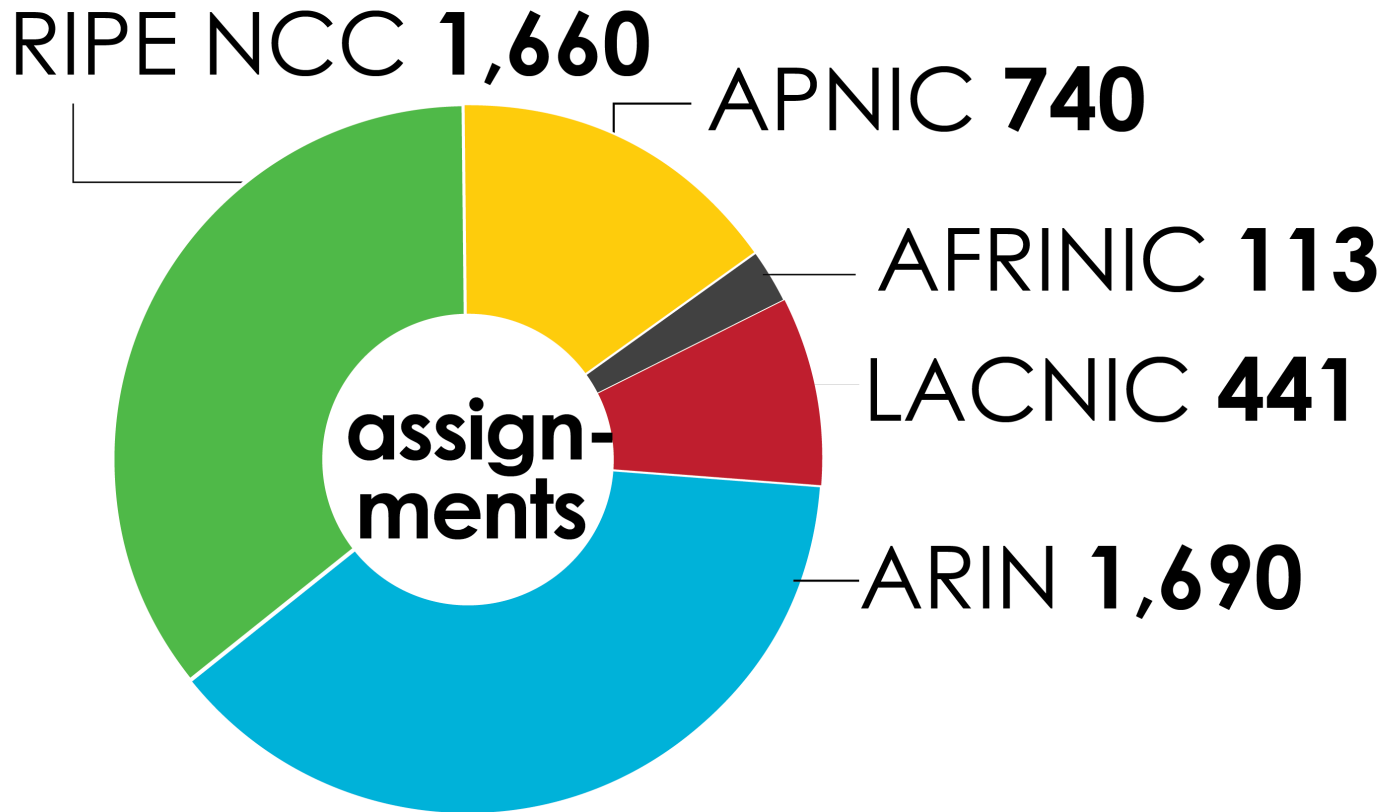

'99 '00 '01 '02 '03 '04 '05 '06 '07 '08 '09 '10 '11 '12 '13 '14

2001:610:240:0-1933:0:0:202 62:109:128 195:048:02:03 178:12:02:02 2001:610:240 193:0:0:203 195:048:02:03
62:109:128 195:048:02:03 2001:610:240 193:0:0:203 2001:610:240 193:0:0:202
193:0:0:203 2001:610:240:0-1933:0:0:202 62:109:128 195:048:02:03 178:12:02:02 2001:610:240 193:0:0:203
2001:610:240:0-1933:0:0:202 62:109:128 195:048:02:03 178:12:02:02 2001:610:240 193:0:0:203
Number Resource Organization

IPv6 ALLOCATIONS (RIRs TO LIRs/ISPs)

How many total allocations have been made by each RIR?
(Jan 1999 – Mar 2014)

2001:610:240:0-193:0:0:202 62:109:128 195:048:02:03 178:12:02:02 2001:610:240 193:0:0:203 195:048:02:03
62:109:128 195:048:02:03 2001:610:240 193:0:0:202 62:109:128 195:048:02:03 178:12:02:02 2001:610:240 193:0:0:203
193:0:0:203 2001:610:240:0-193:0:0:202 62:109:128 195:048:02:03 178:12:02:02 2001:610:240 193:0:0:203
2001:610:240:0-193:0:0:202 62:109:128 195:048:02:03 178:12:02:02 2001:610:240 193:0:0:203
Number Resource Organization

IPv6 ASSIGNMENTS RIRS TO END-USERS

How many assignments have been made by each RIR by year?

2001:610:240:0-193.0.0.202
62.109.128-195.048.02.03
193.0.0.203
2001:610:240:0-193.0.0.202
2001:610:240:0-193.0.0.202
Number Resource Organization

IPv6 ASSIGNMENTS (RIRs TO END-USERS)

How many total assignments have been made by each RIR?
(Jan 2002 – Mar 2014)

2001:610:240:0-193.0.0.202 62.109.128 195.048.02.03 178.42.02.02 2001:610:240 193.0.0.203 195.048.02.03
62.109.128 195.048.02.03 2001:610:240 193.0.0.202 62.109.128 195.048.02.03 178.42.02.02 2001:610:240 193.0.0.203
193.0.0.203 2001:610:240:0-193.0.0.202 62.109.128 195.048.02.03 178.42.02.02 2001:610:240 193.0.0.203
2001:610:240:0-193.0.0.202 62.109.128 195.048.02.03 178.42.02.02 2001:610:240 193.0.0.203
2001:610:240:0-193.0.0.202 62.109.128 195.048.02.03 178.42.02.02 2001:610:240 193.0.0.203