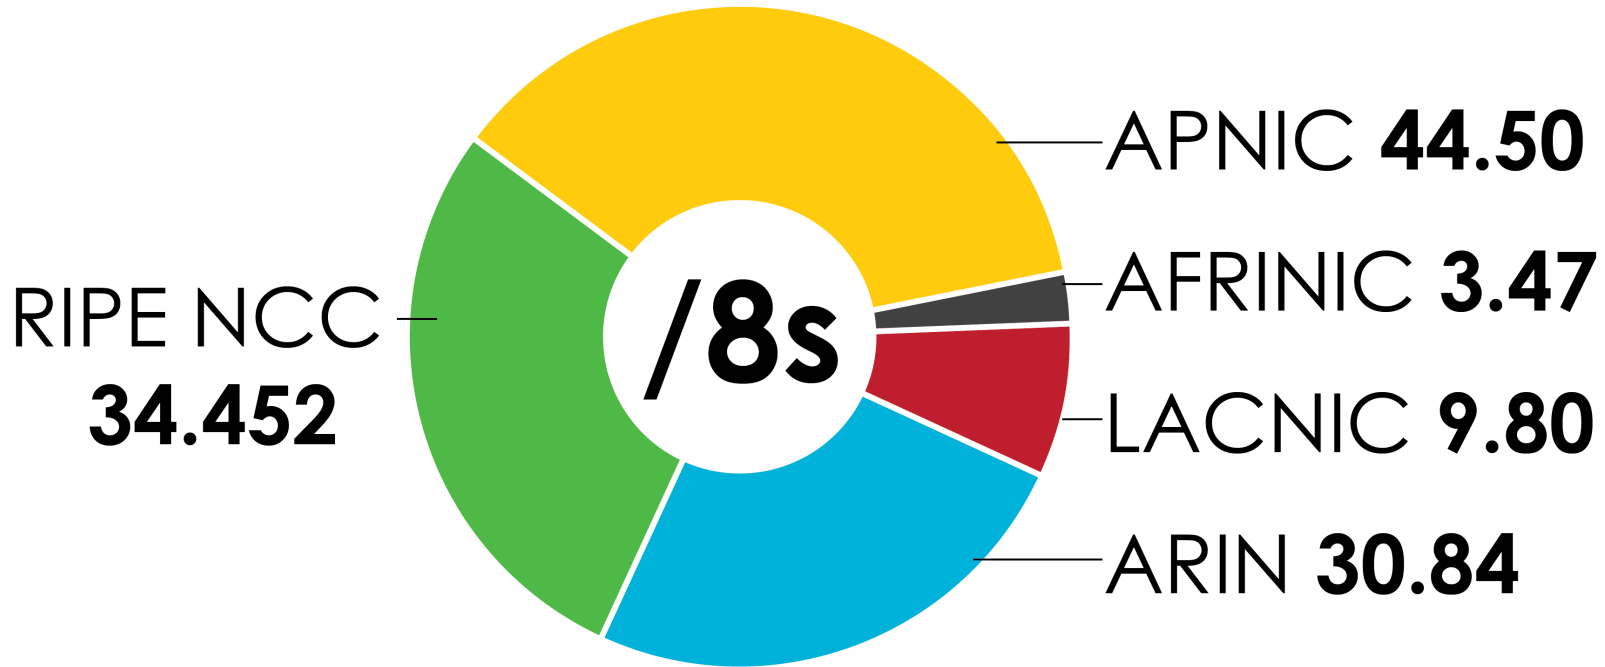

2001:610:240:0-193.0.0.202 62.109.128 195.048.02.03 178.12.02.02 2001:610:240 193.0.0.203 195.048.02.03
62.109.128 195.048.02.03 2001:610:240 193.0.0.202 62.109.128 195.048.02.03 178.12.02.02 2001:610:240 193.0.0.203
193.0.0.203 2001:610:240:0-193.0.0.202 62.109.128 195.048.02.03 178.12.02.02 2001:610:240 193.0.0.203
2001:610:240:0-193.0.0.202 62.109.128 195.048.02.03 178.12.02.02 2001:610:240 193.0.0.203
2001:610:240:0-193.0.0.202 62.109.128 195.048.02.03 178.12.02.02 2001:610:240 193.0.0.203
Number Resource Organization