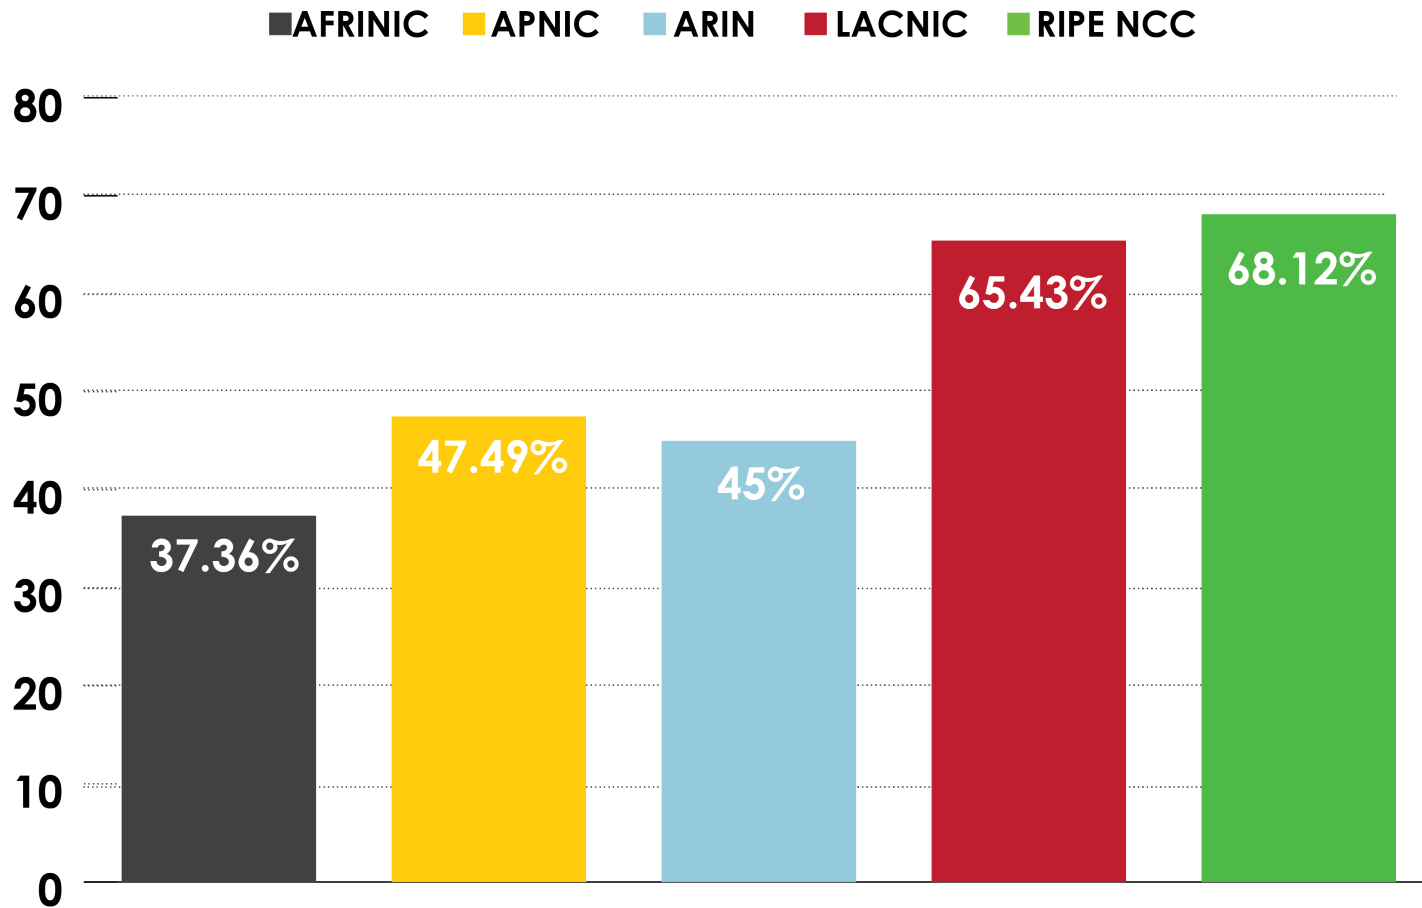

IPv6 ASSIGNMENTS RIRS TO END-USERS

How many assignments have been made by each RIR by year?

2001:610:240:0-193.0.0.202
62.109.128-195.048.02.03
193.0.0.203
2001:610:240:0-193.0.0.202
2001:610:240:0-193.0.0.202
Number Resource Organization

IPv6 ASSIGNMENTS (RIRs TO END-USERS)

How many total assignments have been made by each RIR?
(Jan 2002 – Mar 2014)

2001:610:240:0-193.0.0.202 62.109.128 195.048.02.03 178.42.02.02 2001:610:240 193.0.0.203 195.048.02.03
62.109.128 195.048.02.03 2001:610:240 193.0.0.202 62.109.128 195.048.02.03 178.42.02.02 2001:610:240 193.0.0.203
193.0.0.203 2001:610:240:0-193.0.0.202 62.109.128 195.048.02.03 178.42.02.02 2001:610:240 193.0.0.203
2001:610:240:0-193.0.0.202 62.109.128 195.048.02.03 178.42.02.02 2001:610:240 193.0.0.203
2001:610:240:0-193.0.0.202 62.109.128 195.048.02.03 178.42.02.02 2001:610:240 193.0.0.203

Number Resource Organization

PERCENTAGE OF MEMBERS WITH BOTH IPv4 AND IPv6 IN EACH RIR

2001:610:240:0 193.0.0.202 62.109.128 195.048.02.03 178.12.02.02 2001:610:240 193.0.0.203 195.048.02.03
62.109.128 195.048.02.03 2001:610:240 193.0.0.203 2001:610:240 193.0.0.202
193.0.0.203 2001:610:240:0 193.0.0.202 62.109.128 195.048.02.03 178.12.02.02 2001:610:240 193.0.0.203
2001:610:240:0 193.0.0.202 62.109.128 195.048.02.03 178.12.02.02 2001:610:240 193.0.0.203
Number Resource Organization