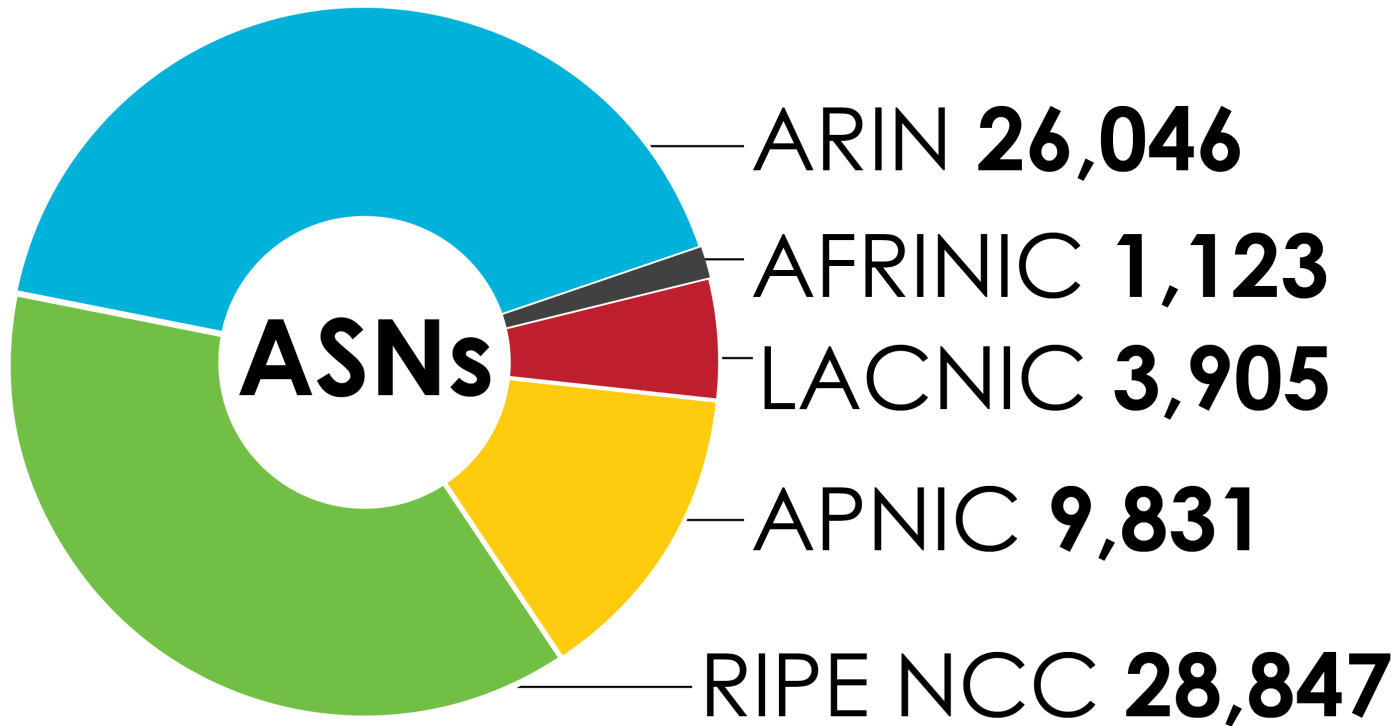

ASN ASSIGNMENTS (RIRs TO CUSTOMERS)

How many ASNs has each RIR assigned by year?

2001:610:240:0-1933:0:0:202 62:109:128 195:048:02:03 178:12:02:02 2001:610:240 193:0:0:203 195:048:02:03
 62:109:128 195:048:02:03 193:0:0:202 62:109:128 195:048:02:03 178:12:02:02 2001:610:240 193:0:0:203 195:048:02:03
 193:0:0:203 2001:610:240:0-1933:0:0:202 62:109:128 195:048:02:03 178:12:02:02 2001:610:240 193:0:0:203 195:048:02:03
 2001:610:240:0-1933:0:0:202 62:109:128 195:048:02:03 178:12:02:02 2001:610:240 193:0:0:203 195:048:02:03
 Number Resource Organization

ASN ASSIGNMENTS (RIRs TO CUSTOMERS)

How many total ASNs has each RIR assigned?
(Jan 1999 – Mar 2014)

2001:610:240:0-1933:0:0:202 62:109:128 195:048:02:03 178:42:02:02 2001:610:240 193:0:0:203 195:048:02:03
62:109:128 195:048:02:03 2001:610:240 193:0:0:202 62:109:128 195:048:02:03 178:42:02:02 2001:610:240 193:0:0:203
193:0:0:203 2001:610:240:0-1933:0:0:202 62:109:128 195:048:02:03 178:42:02:02 2001:610:240 193:0:0:203
2001:610:240:0-1933:0:0:202 62:109:128 195:048:02:03 178:42:02:02 2001:610:240 193:0:0:203
Number Resource Organization