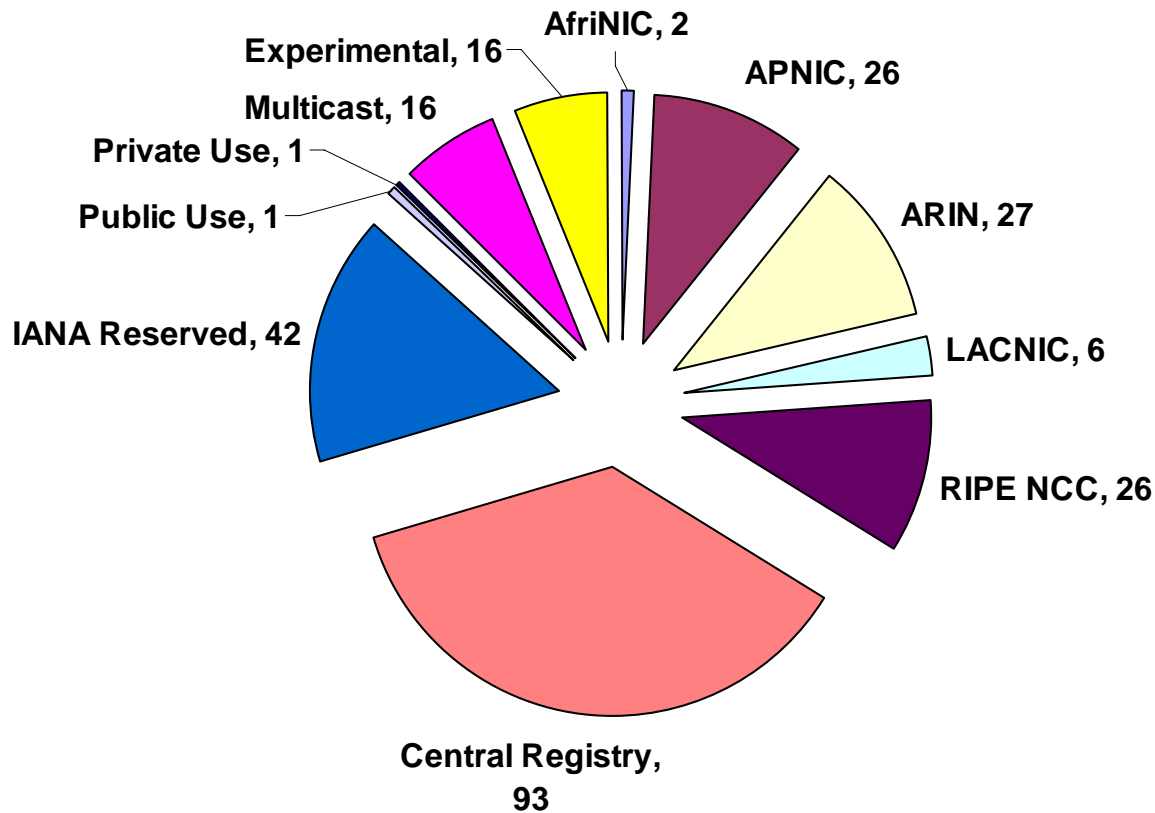

2001:610:240:0 193.0.0.202 62.109.128 195.048.02.03 178.12.02.02 2001:610:240 193.0.0.203 195.048.02.03
62.109.128 195.048.02.03 193.0.0.202 2001:610:240 193.0.0.203 2001:610:240:0 193.0.0.202
193.0.0.203 2001:610:240:0 193.0.0.202 62.109.128 195.048.02.03 178.12.02.02 2001:610:240 193.0.0.203
2001:610:240:0 193.0.0.202 62.109.128 195.048.02.03 178.12.02.02 2001:610:240 193.0.0.203

Number Resource Organization

Internet Number Resource Status Report

As of 31 Dec 2007

Prepared by
Regional Internet Registries
AfrINIC, APNIC, ARIN, LACNIC and the RIPE NCC

2001:610:240:0 193.0.0.202 62.109.128 195.048.02.03 179.12.02.02 2001:610:240 193.0.0.203 195.048.02.03
62.109.128 195.048.02.03 193.0.0.202 2001:610:240 193.0.0.203 195.048.02.03 179.12.02.02 2001:610:240 193.0.0.203
193.0.0.203 2001:610:240:0 193.0.0.202 62.109.128 195.048.02.03 179.12.02.02 2001:610:240 193.0.0.203
2001:610:240:0 193.0.0.202 62.109.128 195.048.02.03 179.12.02.02 2001:610:240 193.0.0.203 195.048.02.03
Number Resource Organization

Status of 256 /8s IPv4 Address Space

Number Resource Organization

ASN Assignments RIRs to LIRs/ISPs Yearly Comparison

2001:610:240:0 193:0:0:202 62:109:128 195:048:02:03 179:12:02:02 2001:610:240 193:0:0:203 195:048:02:03
 62:109:128 195:048:02:03 193:0:0:202 62:109:128 195:048:02:03 179:12:02:02 2001:610:240 193:0:0:203 195:048:02:03
 193:0:0:203 2001:610:240:0 195:048:02:03 62:109:128 195:048:02:03 179:12:02:02 2001:610:240 193:0:0:203 195:048:02:03
 2001:610:240:0 193:0:0:202 62:109:128 195:048:02:03 179:12:02:02 2001:610:240 193:0:0:203 195:048:02:03
 Number Resource Organization

ASN Assignments RIRs to LIRs/ISPs

Cumulative Total (Jan 1999 – Dec 2007)

Number Resource Organization

IANA IPv6 Allocations to RIRs

issued as /23s prior to Oct 06

Number Resource Organization

IPv6 Allocations RIRs to LIRs/ISPs Yearly Comparison