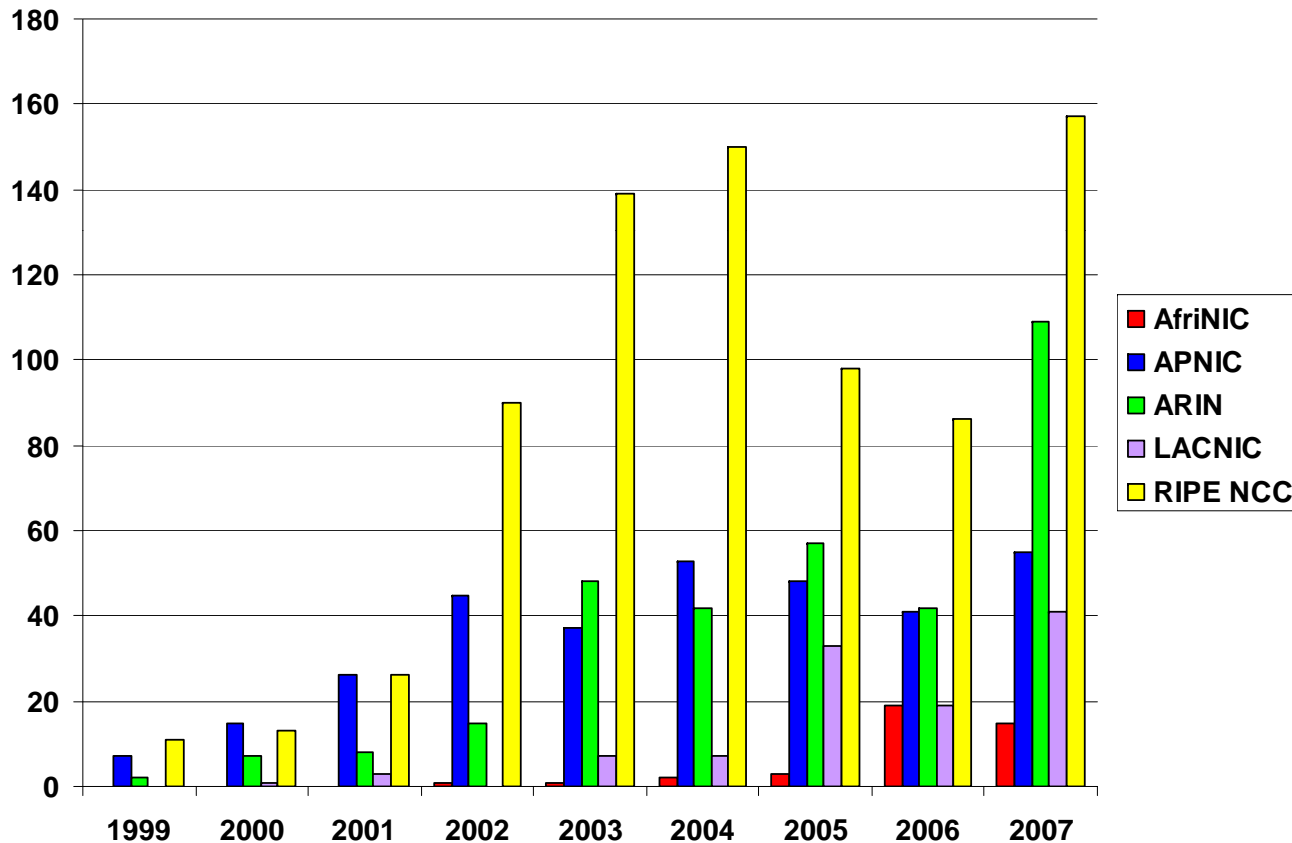

Status of 256 /8s IPv4 Address Space

Number Resource Organization

ASN Assignments RIRs to LIRs/ISPs Yearly Comparison

2001:610:240:0 193:0:0:202 62:109:128 195:048:02:03 179:12:02:02 2001:610:240 193:0:0:203 195:048:02:03
 62:109:128 195:048:02:03 193:0:0:202 62:109:128 195:048:02:03 179:12:02:02 2001:610:240 193:0:0:203 195:048:02:03
 193:0:0:203 2001:610:240:0 195:048:02:03 62:109:128 195:048:02:03 179:12:02:02 2001:610:240 193:0:0:203 195:048:02:03
 2001:610:240:0 193:0:0:202 62:109:128 195:048:02:03 179:12:02:02 2001:610:240 193:0:0:203 195:048:02:03
 Number Resource Organization

ASN Assignments RIRs to LIRs/ISPs

Cumulative Total (Jan 1999 – Dec 2007)

Number Resource Organization

IANA IPv6 Allocations to RIRs

issued as /23s prior to Oct 06

Number Resource Organization

IPv6 Allocations RIRs to LIRs/ISPs Yearly Comparison