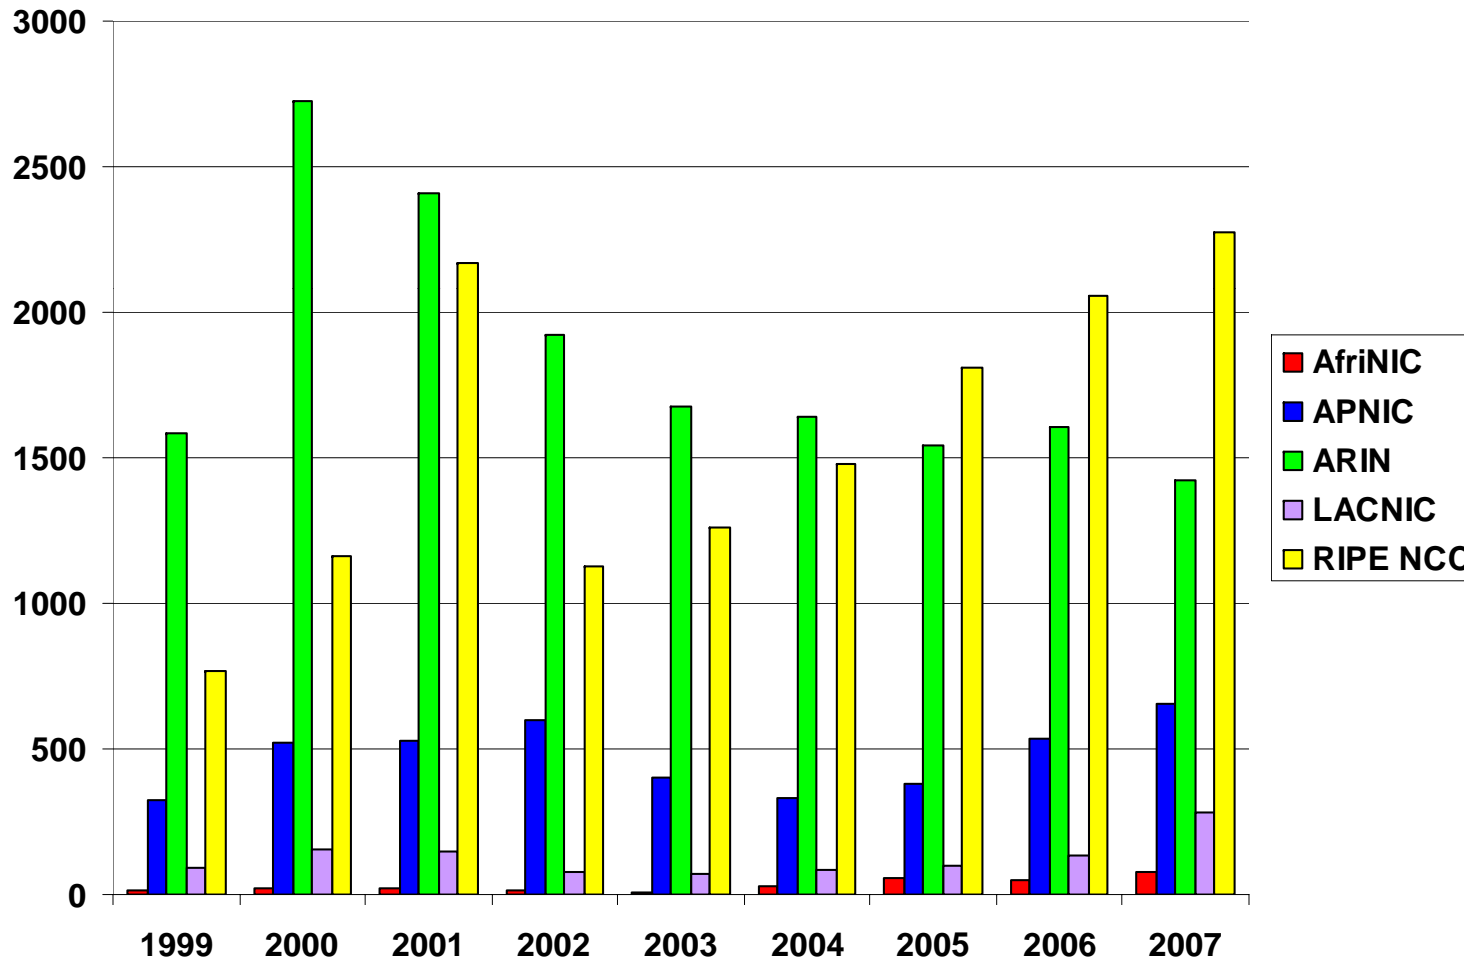

Number Resource Organization

Internet Number Resource Status Report

As of 31 Dec 2007

Prepared by
Regional Internet Registries
AfrINIC, APNIC, ARIN, LACNIC and the RIPE NCC

2001:610:240:0 193.0.0.202 62.109.128 195.048.02.03 179.12.02.02 2001:610:240 193.0.0.203 195.048.02.03
62.109.128 195.048.02.03 193.0.0.202 2001:610:240 193.0.0.203 195.048.02.03 179.12.02.02 2001:610:240 193.0.0.203
193.0.0.203 2001:610:240:0 193.0.0.202 62.109.128 195.048.02.03 179.12.02.02 2001:610:240 193.0.0.203
2001:610:240:0 193.0.0.202 62.109.128 195.048.02.03 179.12.02.02 2001:610:240 193.0.0.203 195.048.02.03
Number Resource Organization

Status of 256 /8s IPv4 Address Space

Number Resource Organization

ASN Assignments RIRs to LIRs/ISPs Yearly Comparison

2001:610:240:0 193:0:0:202 62:109:128 195:048:02:03 179:12:02:02 2001:610:240 193:0:0:203 195:048:02:03
 62:109:128 195:048:02:03 193:0:0:202 62:109:128 195:048:02:03 179:12:02:02 2001:610:240 193:0:0:203 195:048:02:03
 193:0:0:203 2001:610:240:0 195:048:02:03 62:109:128 195:048:02:03 179:12:02:02 2001:610:240 193:0:0:203 195:048:02:03
 2001:610:240:0 193:0:0:202 62:109:128 195:048:02:03 179:12:02:02 2001:610:240 193:0:0:203 195:048:02:03
 Number Resource Organization