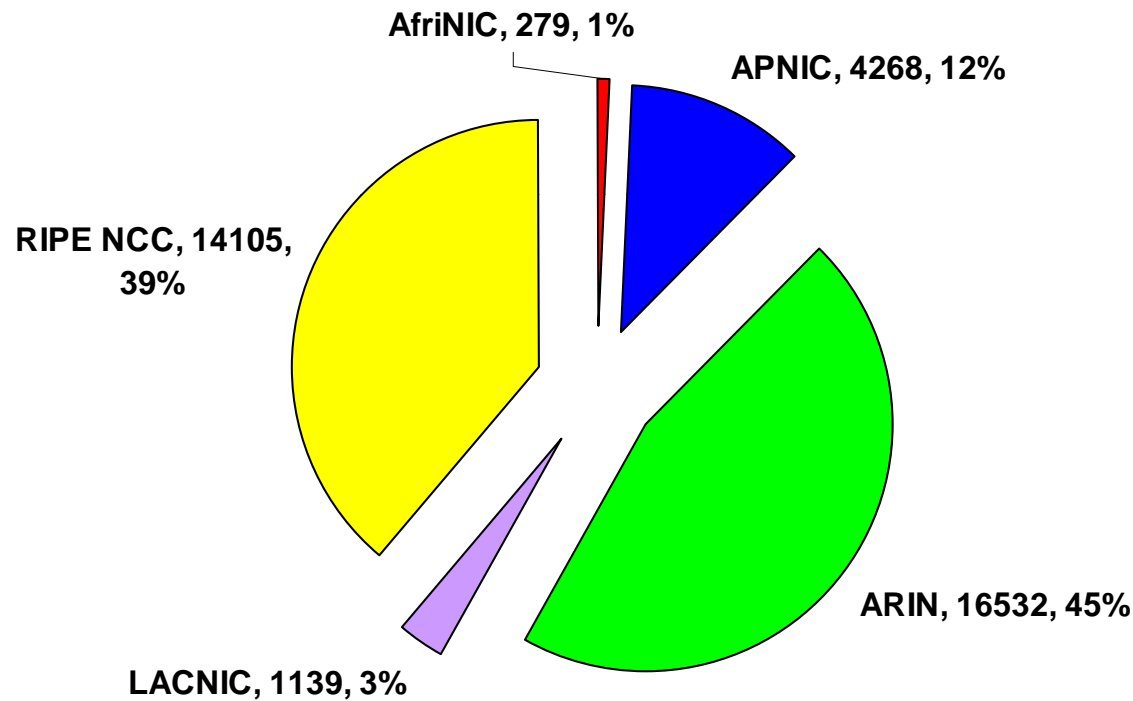

Number Resource Organization

Internet Number Resource Status Report

As of 31 Dec 2007

Prepared by
Regional Internet Registries
AfrINIC, APNIC, ARIN, LACNIC and the RIPE NCC

2001:610:240:0 193.0.0.202 62.109.128 195.048.02.03 179.12.02.02 2001:610:240 193.0.0.203 195.048.02.03
62.109.128 195.048.02.03 193.0.0.202 2001:610:240 193.0.0.203 195.048.02.03 179.12.02.02 2001:610:240 193.0.0.203
193.0.0.203 2001:610:240:0 193.0.0.202 62.109.128 195.048.02.03 179.12.02.02 2001:610:240 193.0.0.203
2001:610:240:0 193.0.0.202 62.109.128 195.048.02.03 179.12.02.02 2001:610:240 193.0.0.203 195.048.02.03
Number Resource Organization

Status of 256 /8s IPv4 Address Space

Number Resource Organization

ASN Assignments RIRs to LIRs/ISPs Yearly Comparison

2001:610:240:0 193:0:0:202 62:109:128 195:048:02:03 179:12:02:02 2001:610:240 193:0:0:203 195:048:02:03
 62:109:128 195:048:02:03 193:0:0:202 62:109:128 195:048:02:03 179:12:02:02 2001:610:240 193:0:0:203 195:048:02:03
 193:0:0:203 2001:610:240:0 195:048:02:03 62:109:128 195:048:02:03 179:12:02:02 2001:610:240 193:0:0:203 195:048:02:03
 2001:610:240:0 193:0:0:202 62:109:128 195:048:02:03 179:12:02:02 2001:610:240 193:0:0:203 195:048:02:03
 Number Resource Organization

ASN Assignments RIRs to LIRs/ISPs

Cumulative Total (Jan 1999 – Dec 2007)

Number Resource Organization

IANA IPv6 Allocations to RIRs

issued as /23s prior to Oct 06

Number Resource Organization

IPv6 Allocations RIRs to LIRs/ISPs Yearly Comparison