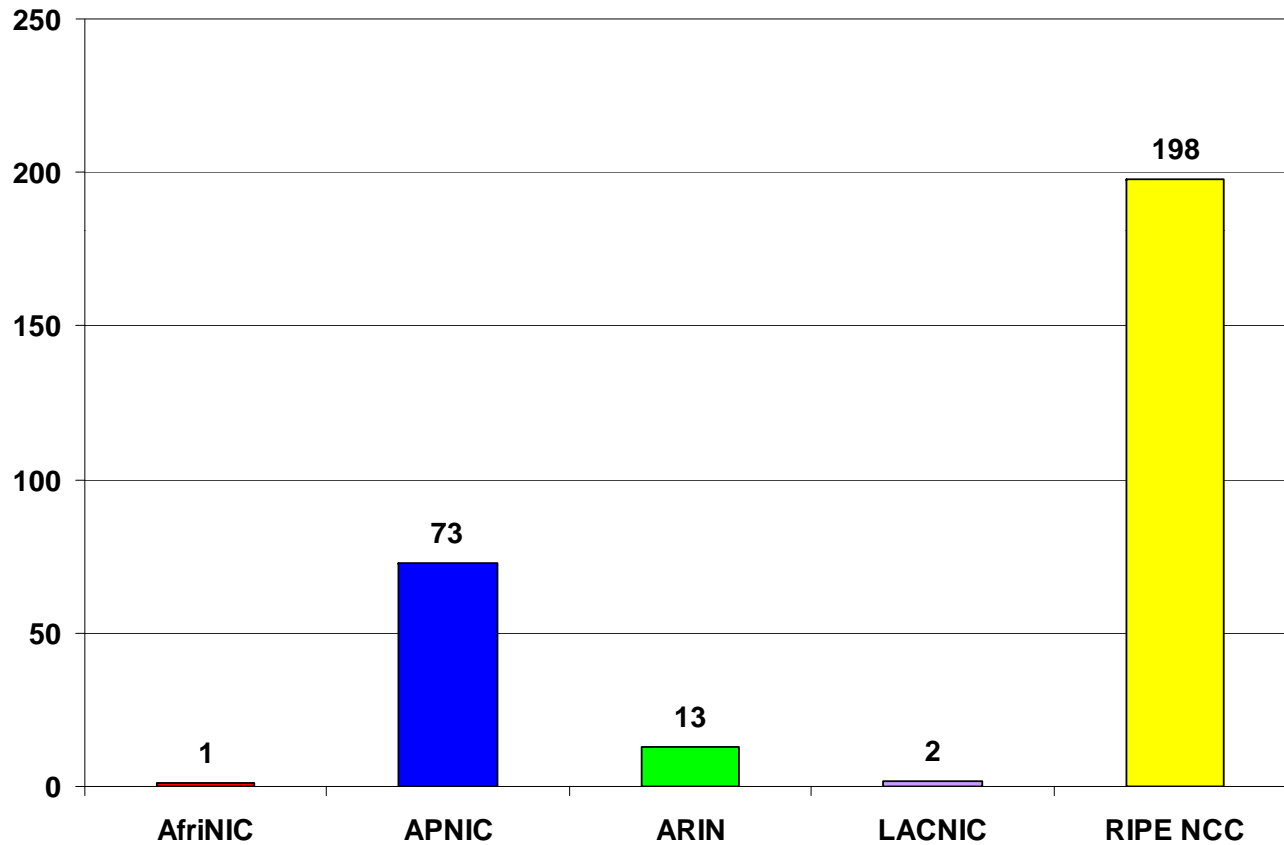

Status of 256 /8s IPv4 Address Space

Number Resource Organization

ASN Assignments RIRs to LIRs/ISPs Yearly Comparison

2001:610:240:0 193:0:0:202 62:109:128 195:048:02:03 179:12:02:02 2001:610:240 193:0:0:203 195:048:02:03
 62:109:128 195:048:02:03 193:0:0:202 62:109:128 195:048:02:03 179:12:02:02 2001:610:240 193:0:0:203 195:048:02:03
 193:0:0:203 2001:610:240:0 195:048:02:03 62:109:128 195:048:02:03 179:12:02:02 2001:610:240 193:0:0:203 195:048:02:03
 2001:610:240:0 193:0:0:202 62:109:128 195:048:02:03 179:12:02:02 2001:610:240 193:0:0:203 195:048:02:03
 Number Resource Organization

ASN Assignments RIRs to LIRs/ISPs

Cumulative Total (Jan 1999 – Dec 2007)

Number Resource Organization

IANA IPv6 Allocations to RIRs

issued as /23s prior to Oct 06

Number Resource Organization

IPv6 Allocations RIRs to LIRs/ISPs Yearly Comparison

Number Resource Organization

Links to RIR Statistics

- RIR Stats:
www.nro.net/statistics
- Raw Data/Historical RIR Allocations:
www.aso.icann.org/stats
www.iana.org/assignments/ipv4-address-space
www.iana.org/assignments/as-numbers
www.iana.org/assignments/ipv6-unicast-address-assignments